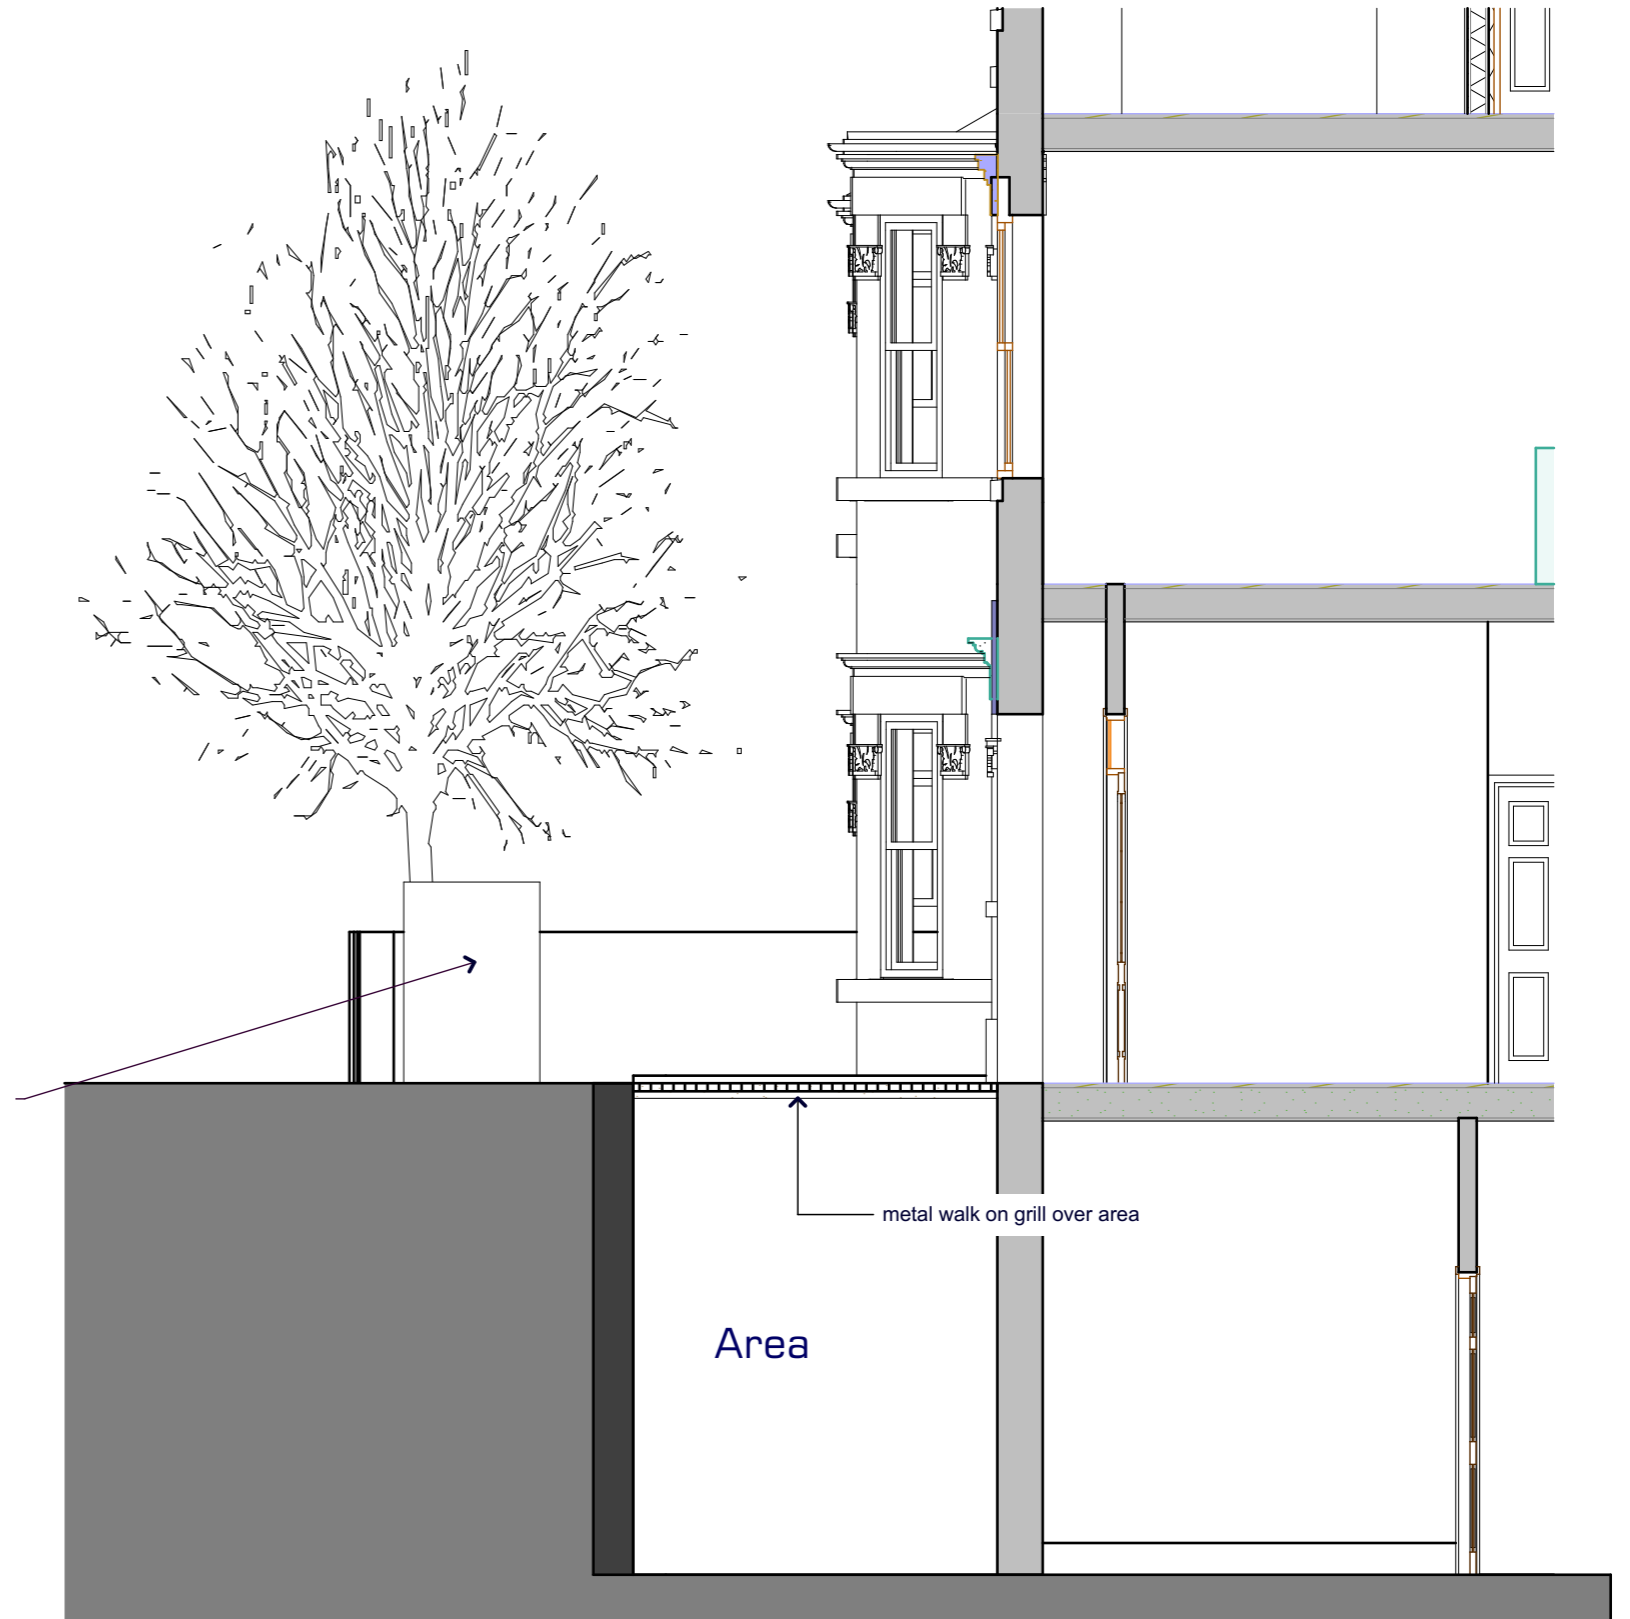

**Trimetals bike box**  
stores up to three bikes  
lockable  
dims 1960w x 900d x 1300h

RevID	Comment	Issued By	Issue Date

**planning**

front garden plan  
scale 1:50

Section  
scale 1:50