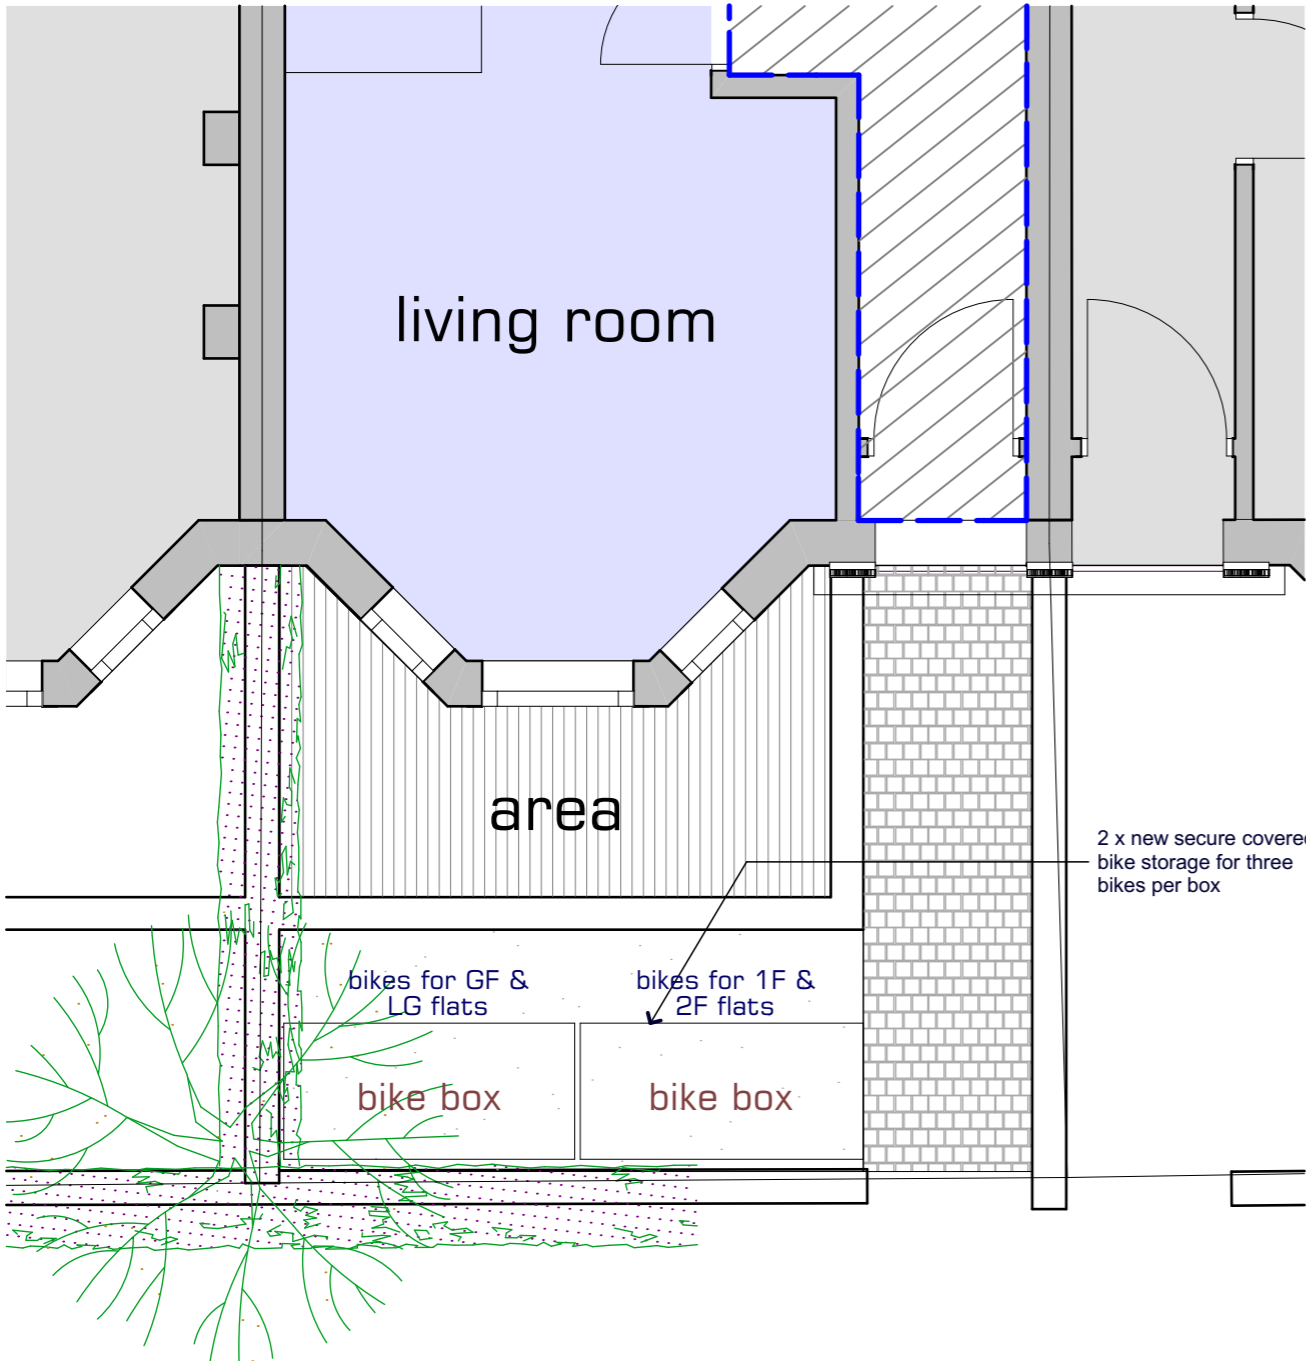

**Trimetals bike box**  
stores up to three bikes  
lockable  
dims 1960w x 900d x 1300h

RevID	Comment	Issued By	Issue Date

**planning**

front garden plan  
scale 1:50

Section  
scale 1:50