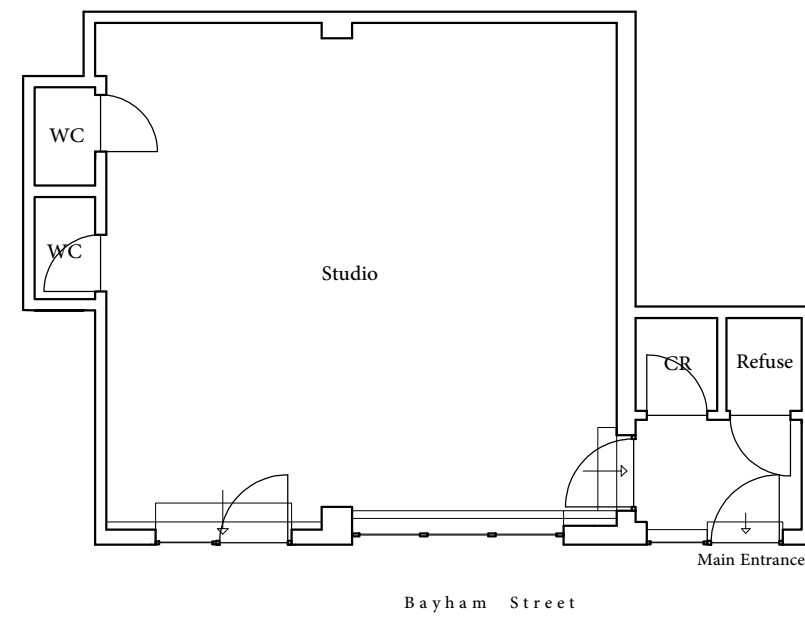

General Notes

For Feasibility and Planning purposes only
NOT FOR CONSTRUCTION

Existing plan

Proposed plan

Rev	Amendment	Date

Description

Project Name and Address
MoreFit
2 Bayham Street
London NW1 0ES

Drawing Title
Proposed and existing plan
Ground floor

Date: 10/11/2016	Drawing No. ASM_04_001
Scale: 1:100@A3	Drawn by: EM

This drawing is copyright.