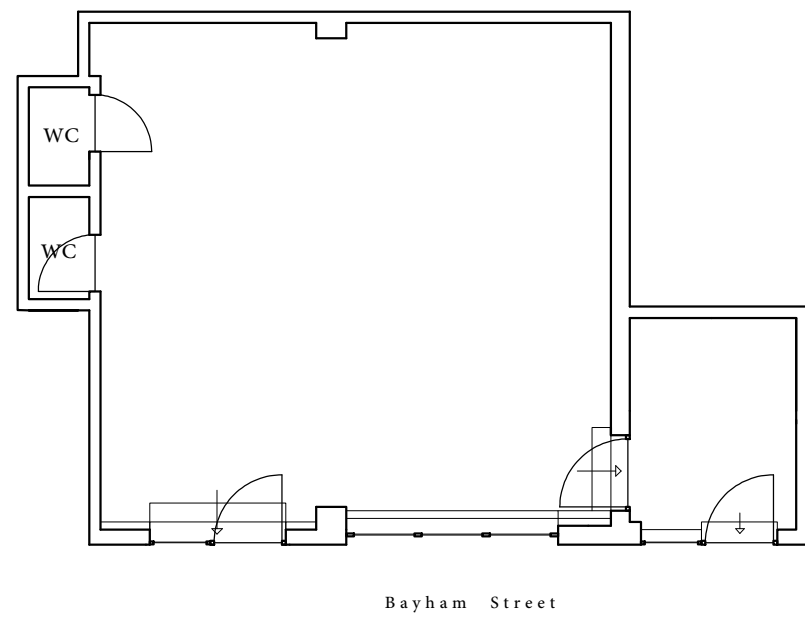

General Notes

For Feasibility and Planning purposes only
NOT FOR CONSTRUCTION

Existing plan

Proposed plan

Rev	Amendment	Date

Description

Project Name and Address
MoreFit
2 Bayham Street
London NW1 0ES

Drawing Title
Proposed and existing plan
Ground floor

Date: 10/11/2016	Drawing No. ASM_04_001
Scale: 1:100@A3	Drawn by: EM

This drawing is copyright.