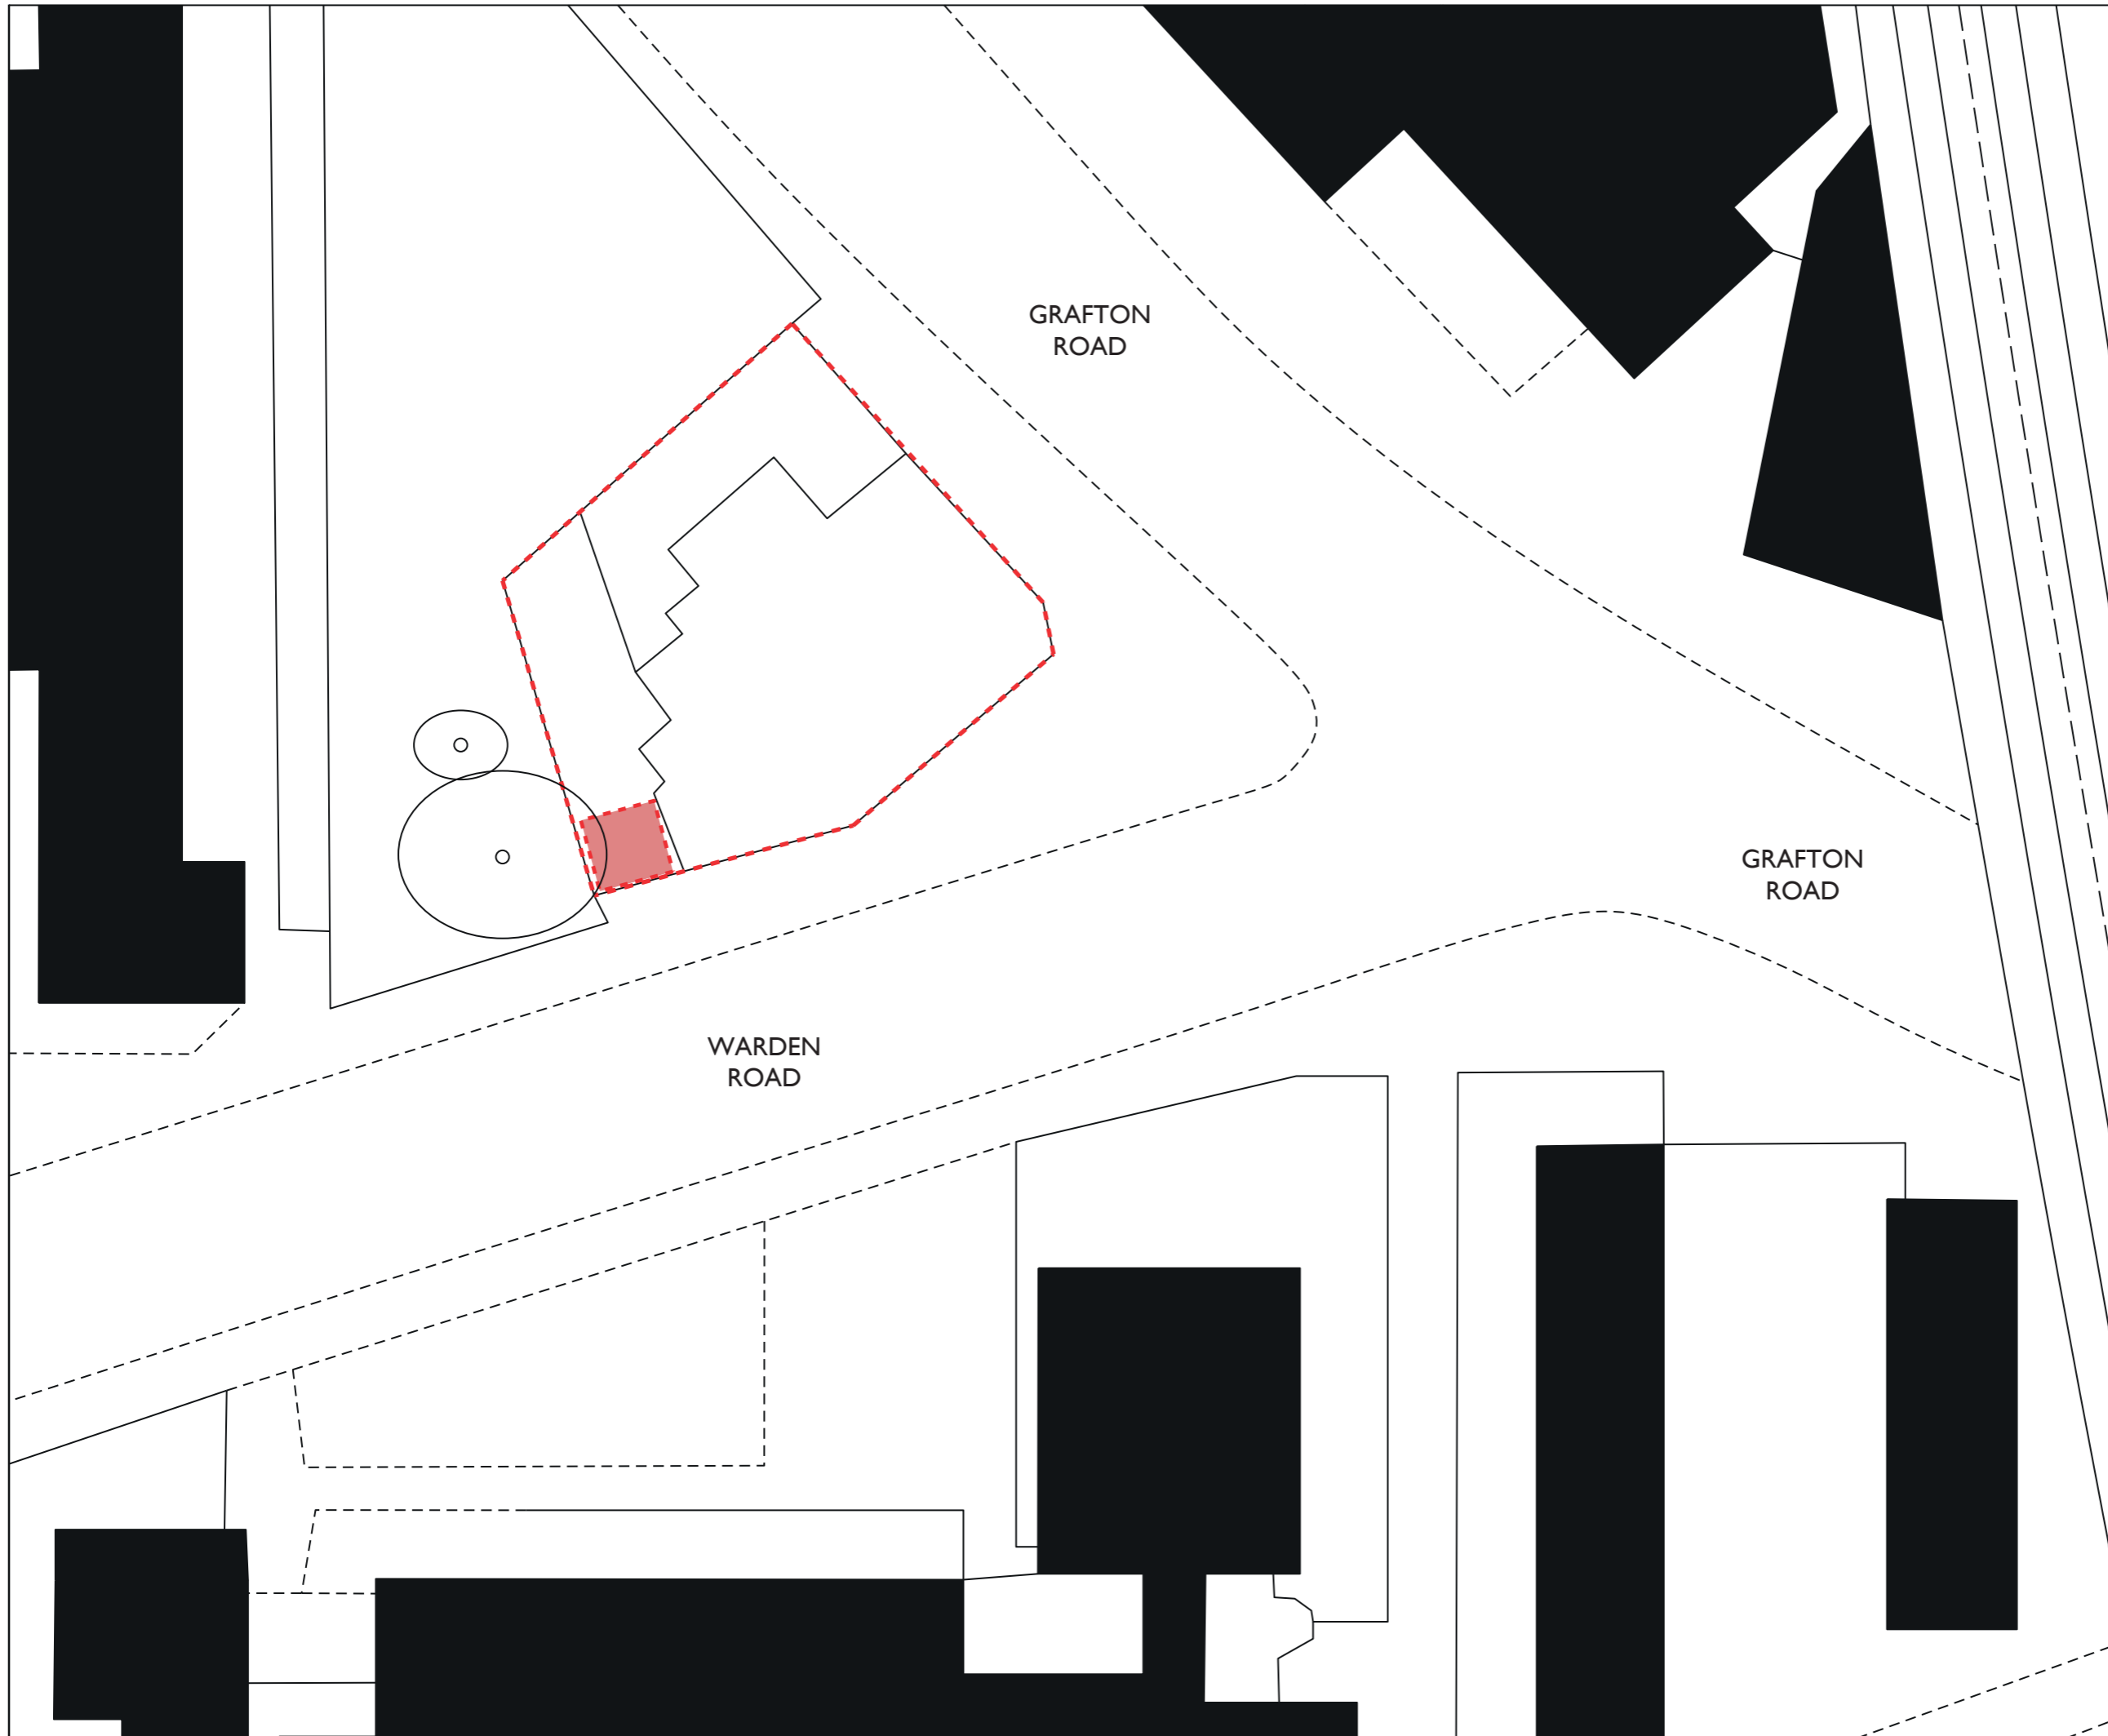

SITE PLAN_ EXISTING

1:200 @ A3

CARLTON TAVERN GARAGE
79 GRAFTON RD
NW5 4BB
20 APRIL 2016

DRAWING NUMBER: CTG_I