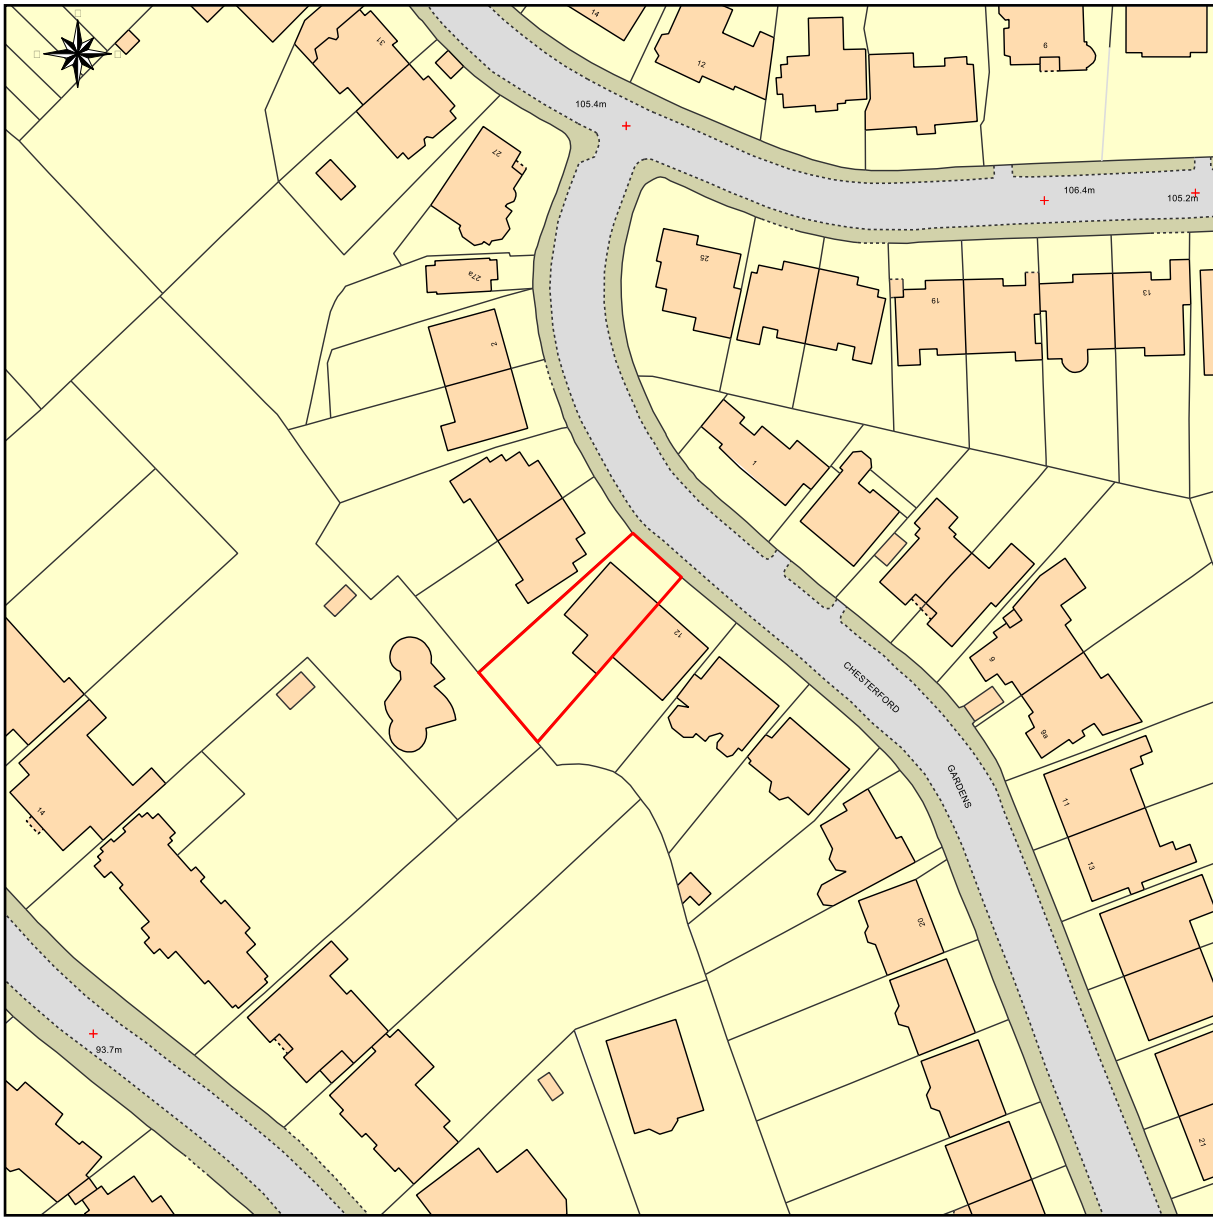

# Location Plan of NW3 7DE

This Plan includes the following Licensed Data: OS MasterMap Colour PDF Location Plan by the Ordnance Survey National Geographic Database and incorporating surveyed revision available at the date of production. Reproduction in whole or in part is prohibited without the prior permission of Ordnance Survey. The representation of a road, track or path is no evidence of a right of way. The representation of features, as lines is no evidence of a property boundary. © Crown copyright and database rights, 2016. Ordnance Survey 0100031673

0m 20m 40m 60m 80m 100m

Scale: 1:1250, paper size: A4