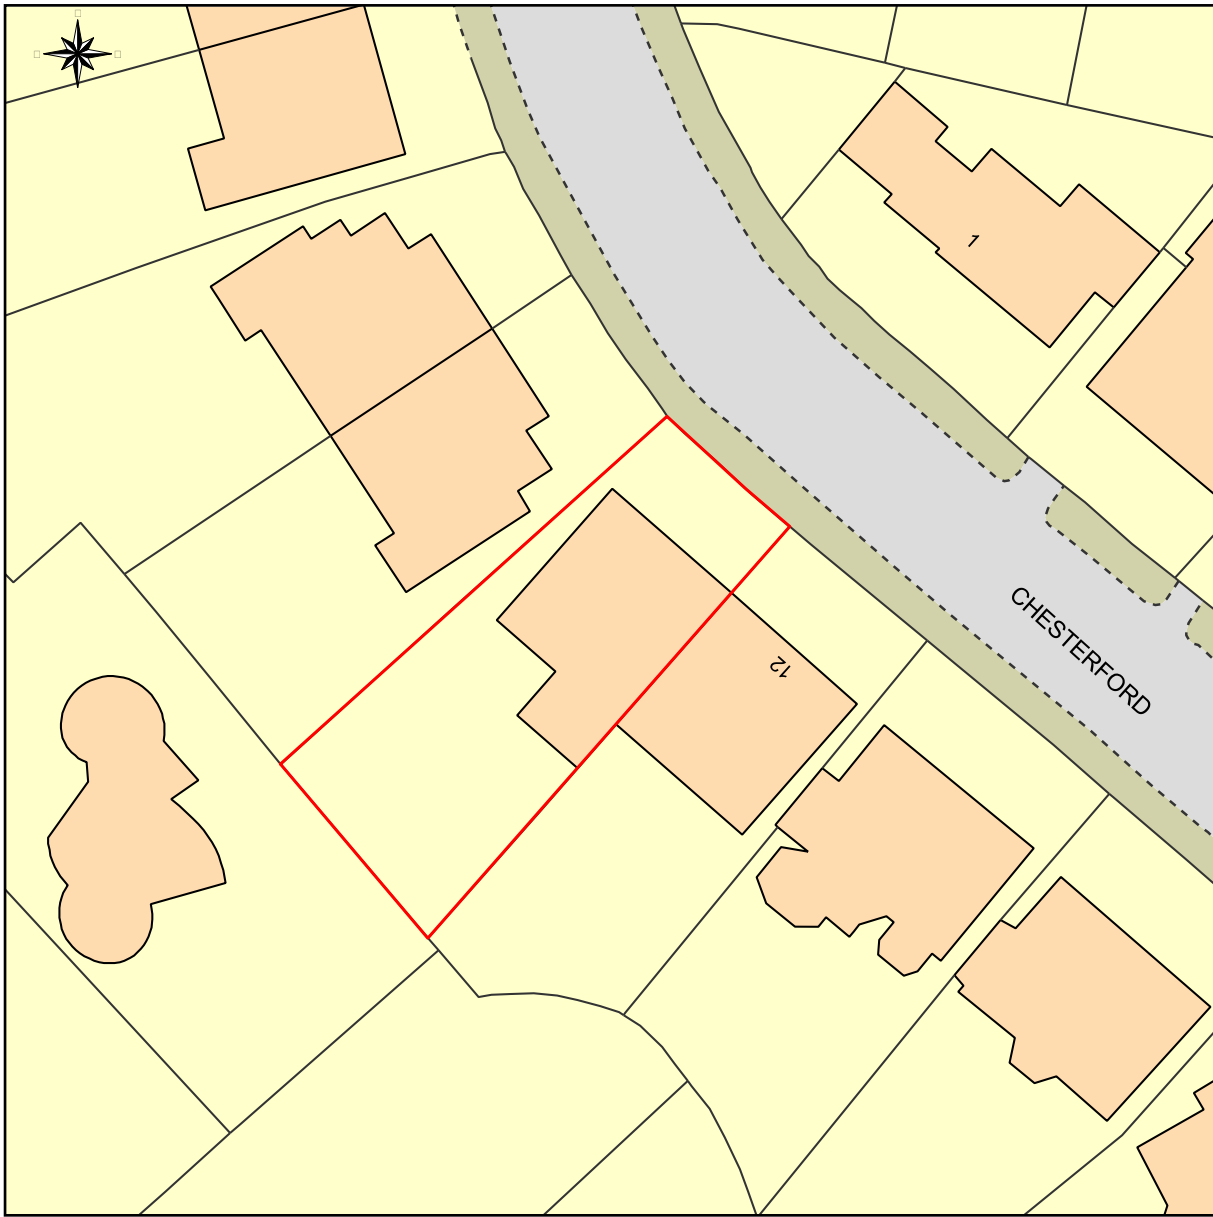

Site Plan/Block Plan of NW3 7DE

This Plan includes the following Licensed Data: OS MasterMap Colour PDF Site Plan/Block Plan by the Ordnance Survey National Geographic Database and incorporating surveyed revision available at the date of production. Reproduction in whole or in part is prohibited without the prior permission of Ordnance Survey. The representation of a road, track or path is no evidence of a right of way. The representation of features, as lines is no evidence of a property boundary. © Crown copyright and database rights, 2016. Ordnance Survey 0100031673

0m 5m 10m 15m 20m 25m 30m 35m 40m

Scale: 1:500, paper size: A4