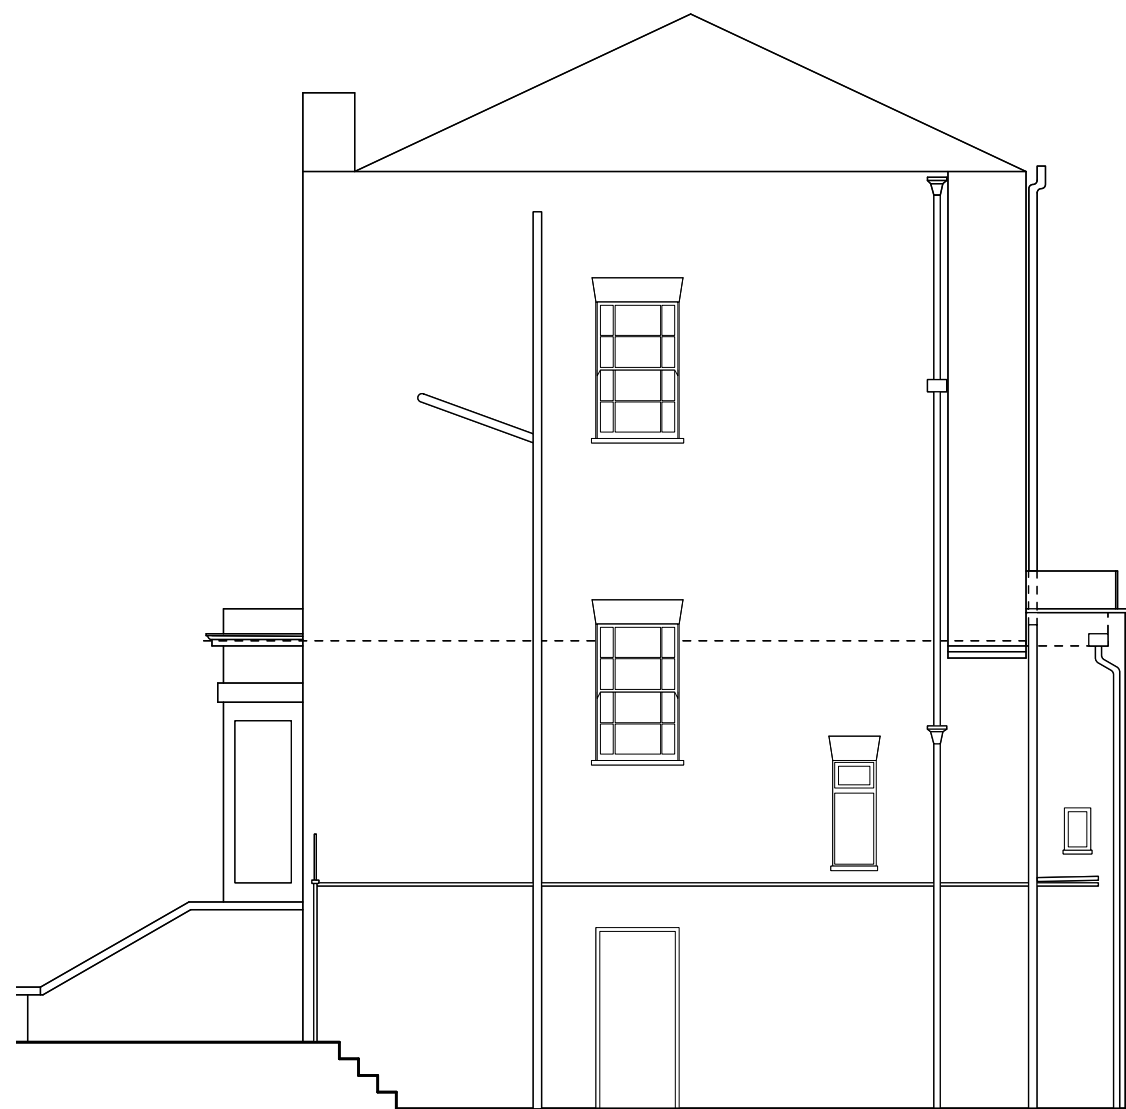

Do not scale from this drawing.
Dimensions are to be verified on site prior to
construction.

Notes

Existing West Elevation

Existing South Elevation

Revisions

4orm

1-5 Offord Street London N1 1DH

studio@4orm.co.uk
www.4orm.co.uk

Project
8 Rochester Terrace
London, NW1 9JN

Drawing Title
Existing Elevations
South & West

Drawing Status
PLANNING

Date	Scale @ A3	Drawn
November 16	1:100	RH

Drawing Number
4062-X.10