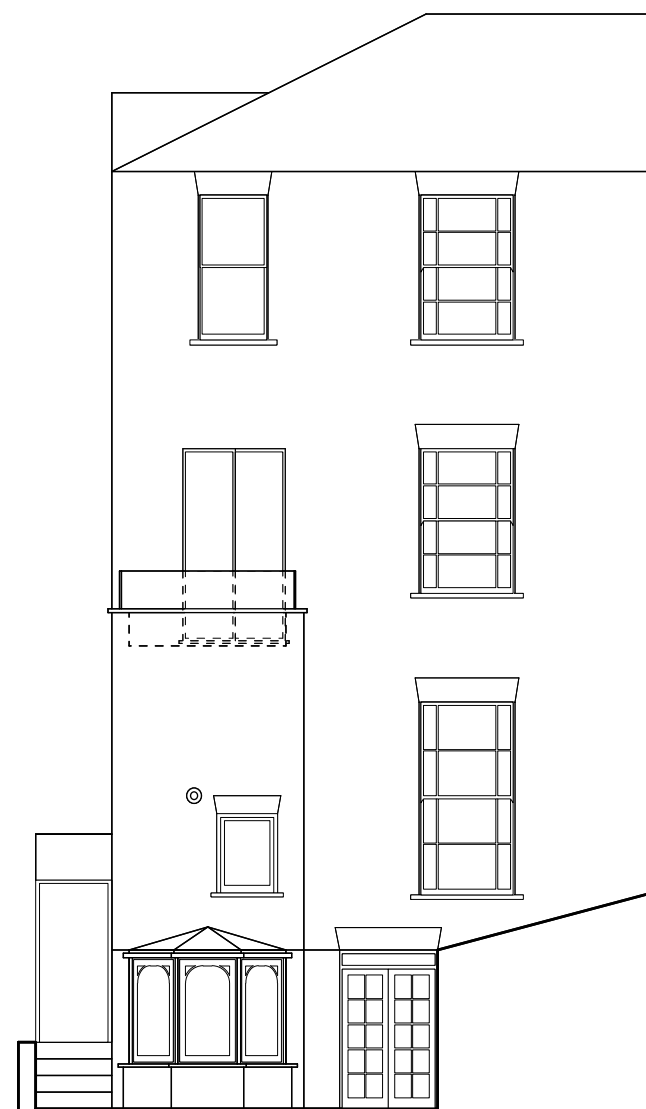

Do not scale from this drawing.
Dimensions are to be verified on site prior to
construction.

Notes

Existing West Elevation

Existing South Elevation

Revisions

4orm

1-5 Offord Street London N1 1DH

studio@4orm.co.uk
www.4orm.co.uk

Project
8 Rochester Terrace
London, NW1 9JN

Drawing Title
Existing Elevations
South & West

Drawing Status
PLANNING

Date	Scale @ A3	Drawn
November 16	1:100	RH

Drawing Number
4062-X.10