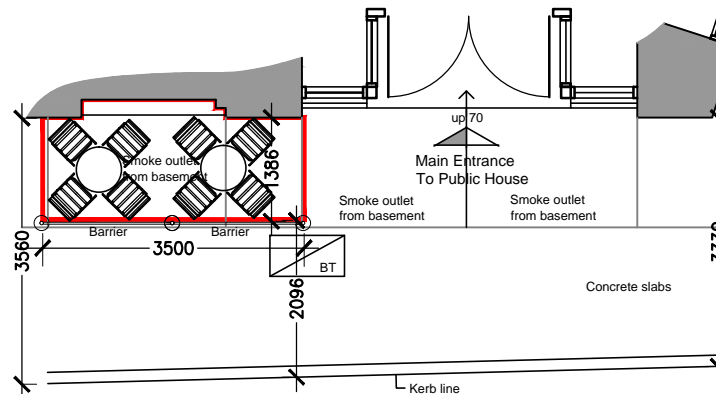

Parkway

Barrier Style

Parkway

Albert Street

Furniture 8 No timber picnic benches

Location Plan 1:1250

Date 29.03.16

Scale: 1:100 @A3
 Drawing Number: 2937-80
 Rev: C

Project : The Earl Of Camden, 55 Parkway,
 London, NW1 7PN

Pembrook Design

Summit House, Harescroft Road, The Pinches, Hatfield, Essex, CM19 5BN
 Tel: 01279 433888, Fax: 01279 433889

NOTE: CONTRACTORS ARE TO CHECK ALL SIZES AND DIMENSIONS BEFORE SETTING OUT ANY SITE OR SHOPWORK. ANY ERRORS OR DISCREPANCIES TO BE REPORTED AND RESOLVED BY THE SITE SPECIFIC PROJECT DESIGNER/BUILDER AND RESPECTIVE AGENTS.