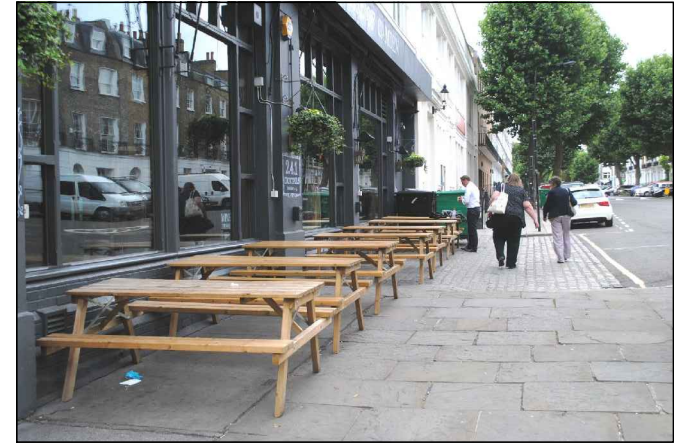

Parkway

Barrier Style

Parkway

Albert Street

Furniture 8 No timber picnic benches

Location Plan 1:1250

Date 29.03.16

Scale: 1:100 @A3
 Drawing Number: 2937-80
 Rev: C