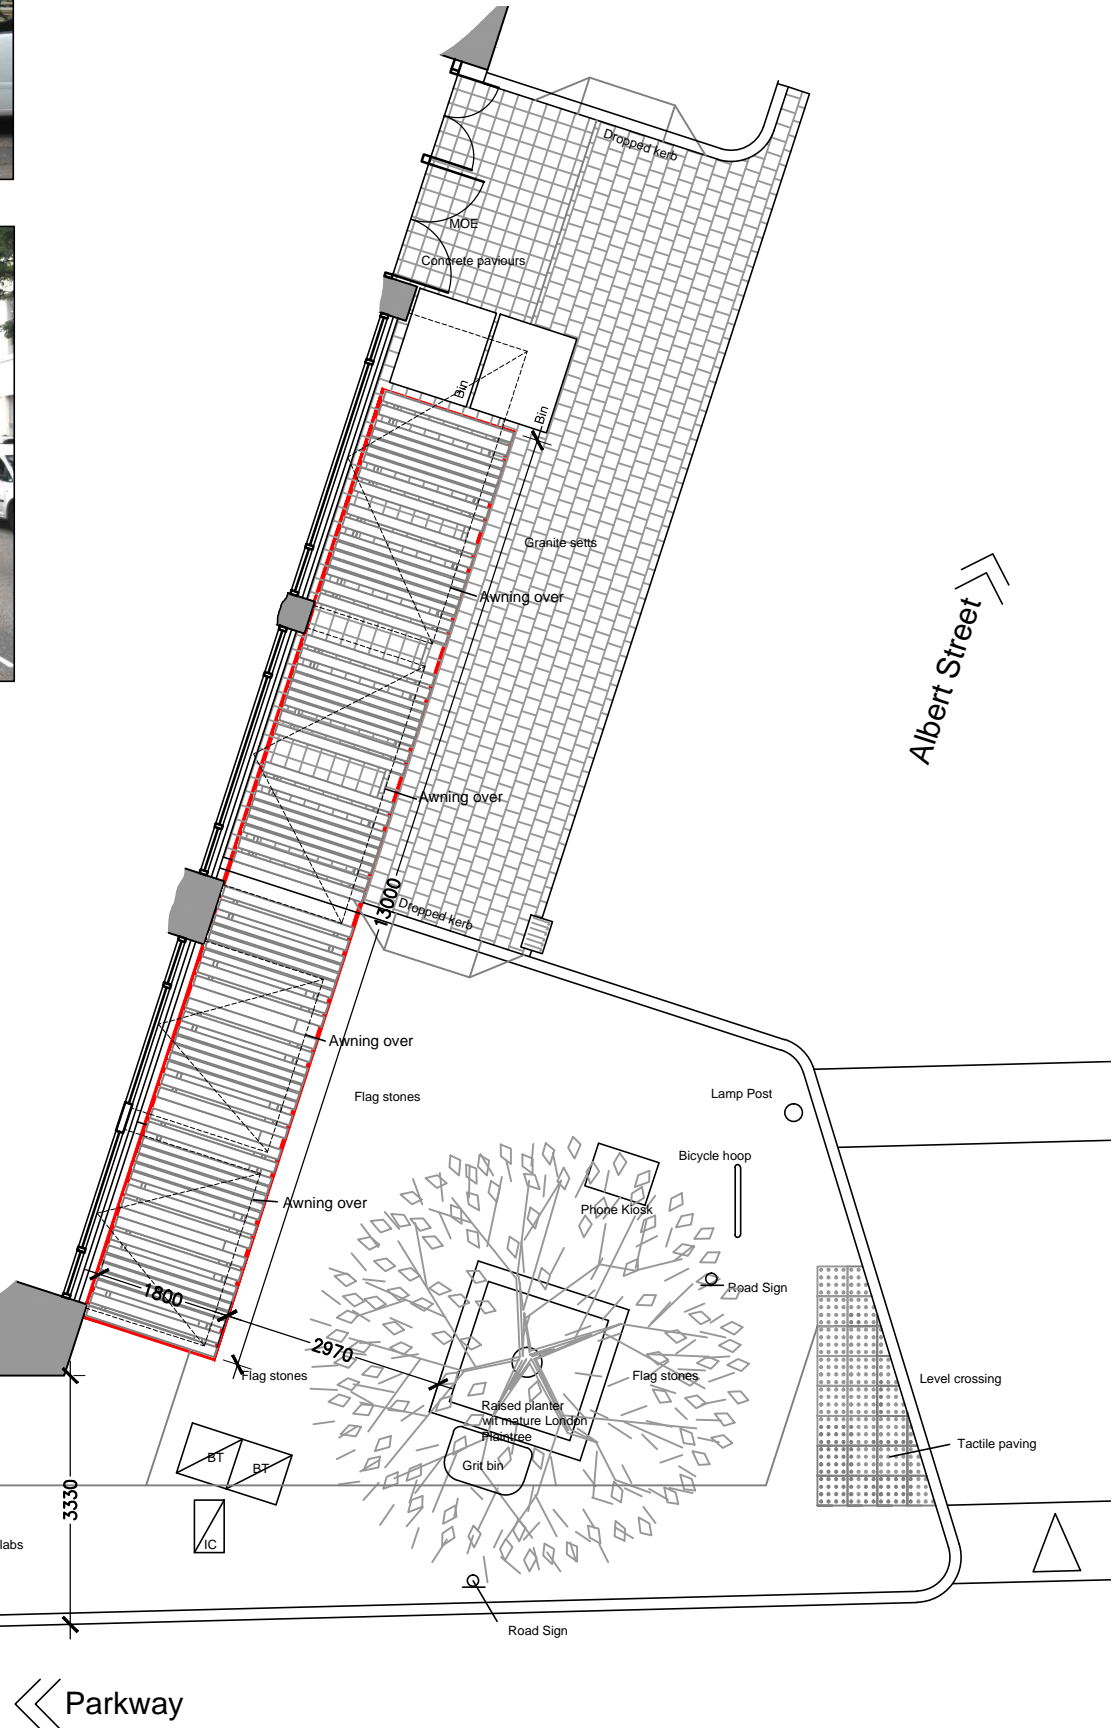

Parkway

Barrier Style

Parkway

Albert Street

Furniture 8 No timber picnic benches

Location Plan 1:1250

Date 29.03.16

Scale: 1:100 @A3
 Drawing Number: 2937-80
 Rev: C

Project : The Earl Of Camden, 55 Parkway,
 London, NW1 7PN

Pembrook Design

Summit House, Harescroft Road, The Pinches, Hatfield, Essex, CM19 5BN
 Tel: 01279 433888, Fax: 01279 433889

NOTE: CONTRACTORS ARE TO CHECK ALL SIZES AND DIMENSIONS BEFORE SETTING OUT ANY SITE OR SHOPWORK. ANY ERRORS OR DISCREPANCIES TO BE REPORTED AND RESOLVED BY THE SITE SPECIFIC PROJECT DESIGNER/BUILDER AND RESPECTIVE AGENTS.