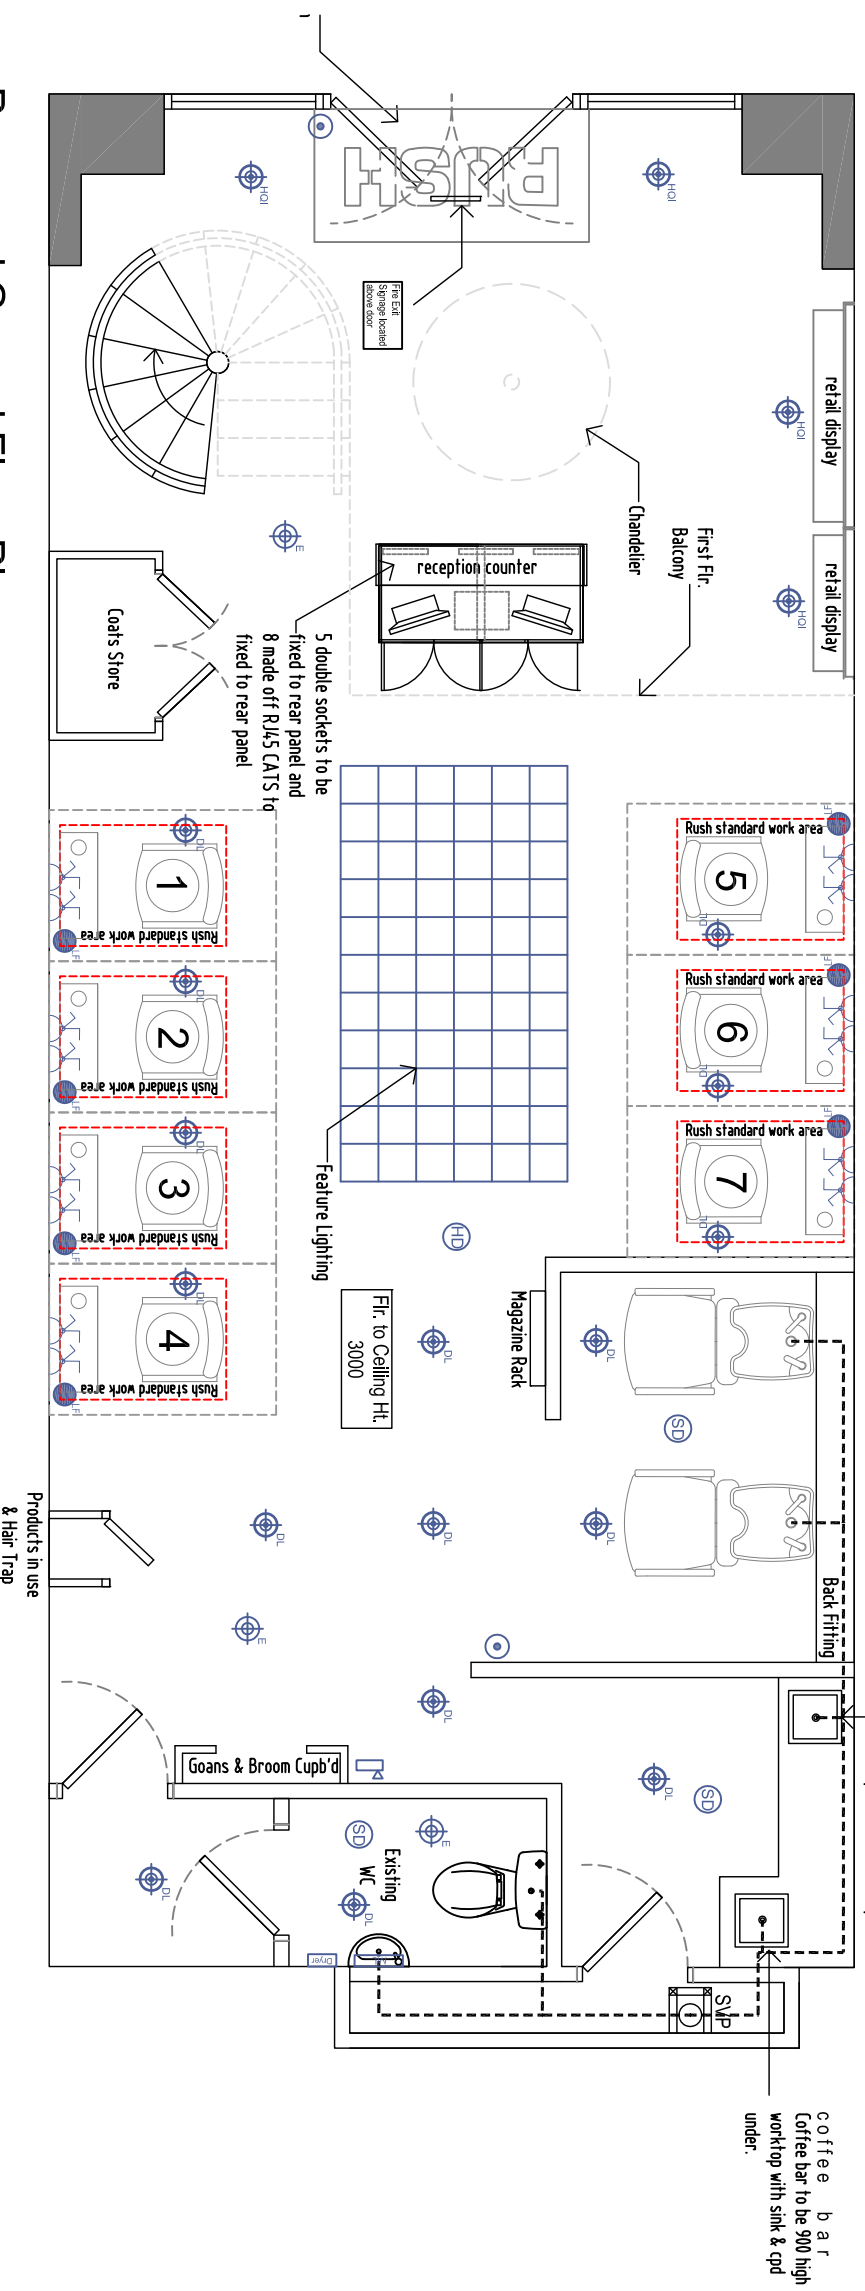

Proposed First Plan
1:50 Scale

Proposed Ground Floor Plan
1:50 Scale

Item	Description	By	Date
Revisions:			

MG4 Designs Ltd
 T: 07951 856 304 • E: studio@mg4design.com
 WWW.MG4DESIGN.COM

Rush Hair Ltd,
 3rd Floor Central House,
 27 Park Street
 Croydon, CR0 1YD

Client:	Rush
Project:	Rush Hair Salon Holborn London
Title:	Proposed Lighting & Small Electrical Layout
Scale:	1:50 @ A3
Date:	17.09.16
Job No.:	523
Dwg No.:	03
Drawn:	PG/DC
Checked:-	