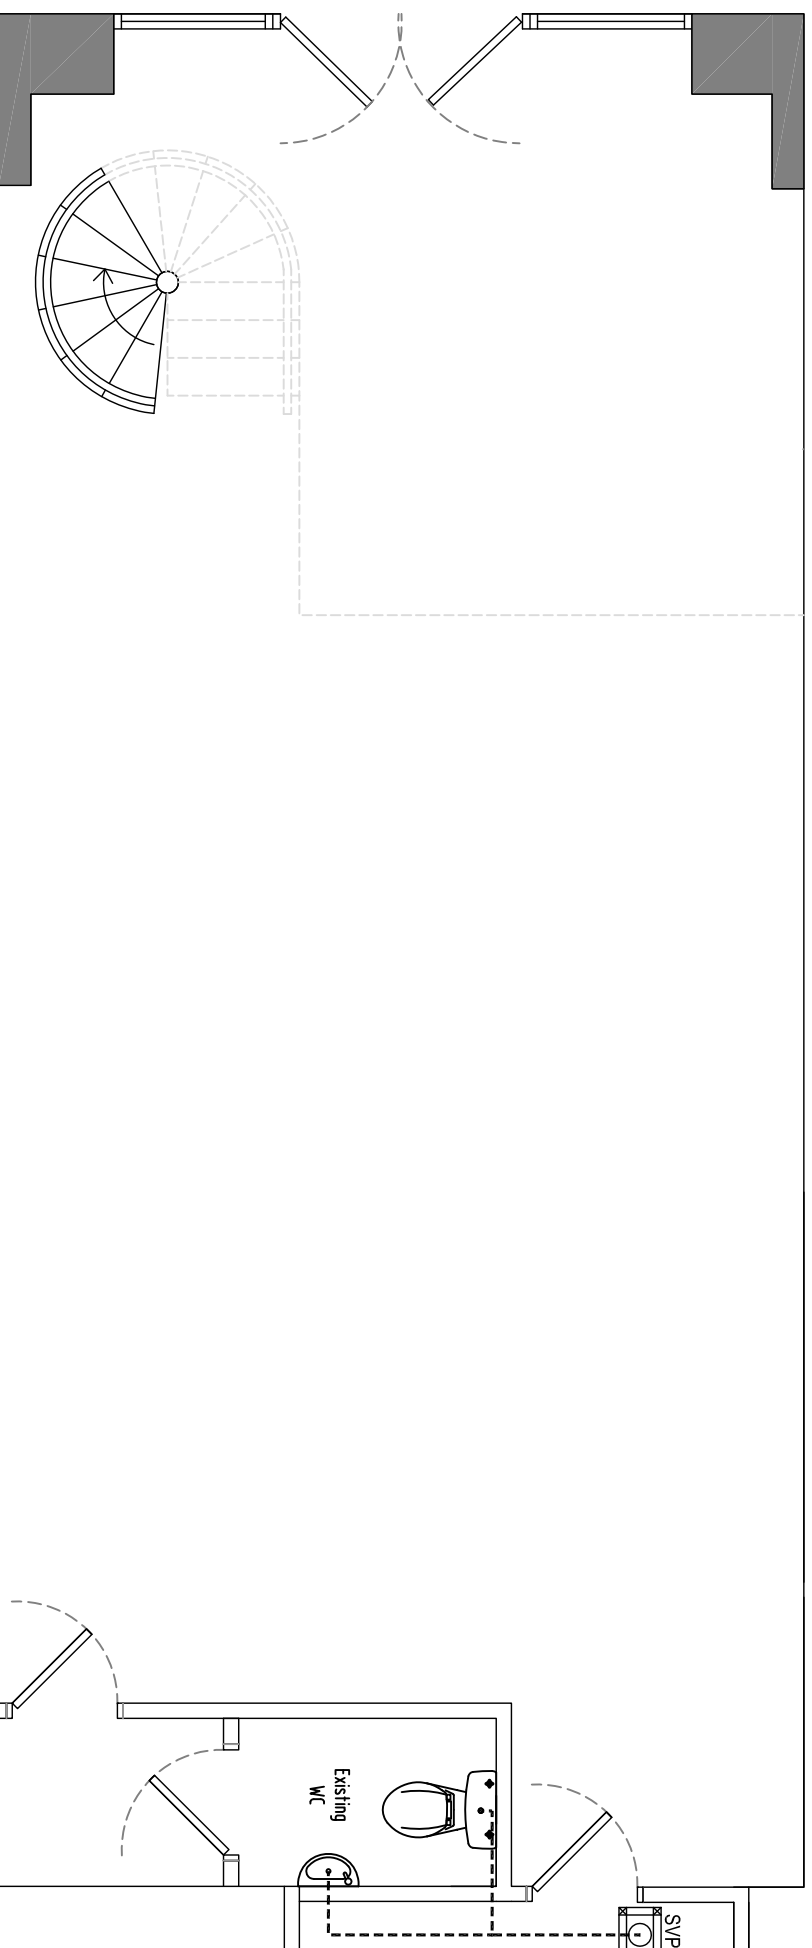

Existing First Plan

1:50 Scale

Existing Ground Floor Plan

1:50 Scale

Item	Description	By	Date
------	-------------	----	------

Revisions:

**MG4 Designs Ltd**

T: 07951 856 304 • E: studio@mg4design.com  
WWW.MG4DESIGN.COM

Rush Hair Ltd,  
3rd Floor Central House,  
27 Park Street  
Croydon, CR0 1YD

<b>Client:</b>	Rush
<b>Project:</b>	Rush Hair Salon Holborn London

<b>Title:</b>	Existing Floor Layout		
<b>Scale:</b>	1:50 @ A3	<b>Date:</b>	15.09.16
<b>Job No:</b>	523	<b>Dwg No:</b>	01
<b>Drawn:</b>	PG/DC	<b>Checked:-</b>	