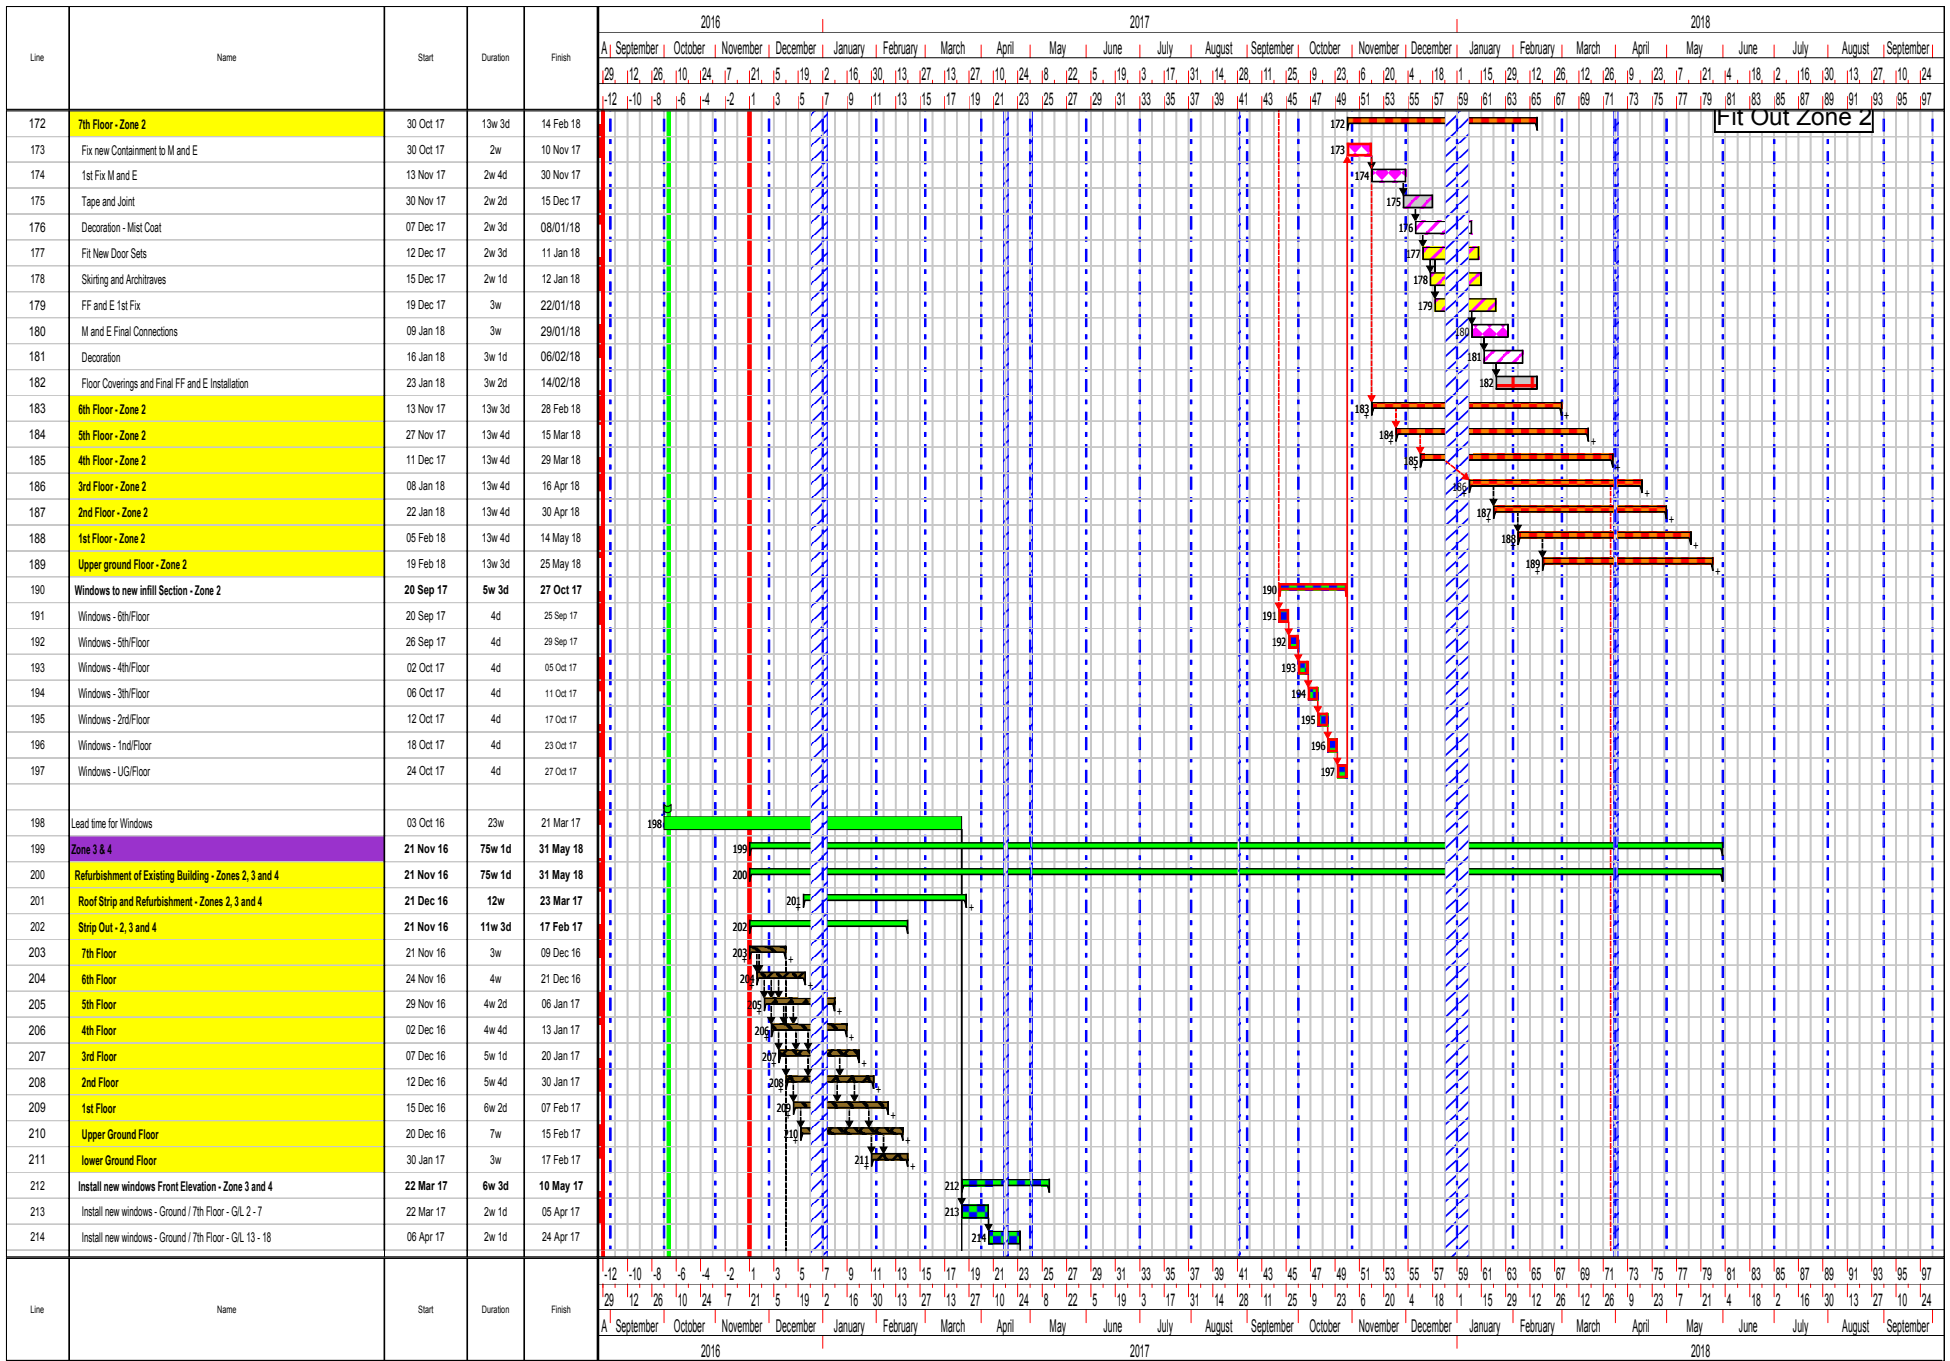

Gallifordtry Construction Ltd. Wonersh House, The Guildway, Old Portsmouth Rd, GU3 1LR

Tel. 01483 477 000

Planner: P. Shenton

www.gallifordtry.co.uk

Prog No: Number - /rev H

First Issue date: 05/09/2016

Revision date: 05/09/2016

Revision Comment: Contract Programme

Gallifordtry Construction Ltd. Wonersh House, The Guildway, Old Portsmouth Rd, GU3 1LR
 Tel. 01483 477 000
 Planner: P. Shenton
 www.gallifordtry.co.uk

Prog No: Number - /rev H
 First Issue date: 05/09/2016
 Revision date: 05/09/2016
 Revision Comment:: Contract Programme

Gallifordtry Construction Ltd. Wonersh House, The Guildway, Old Portsmouth Rd, GU3 1LR
 Tel. 01483 477 000
 Planner: P. Shenton
 www.gallifordtry.co.uk

Prog No: Number - /rev H
 First Issue date: 05/09/2016
 Revision date: 05/09/2016
 Revision Comment: Contract Programme