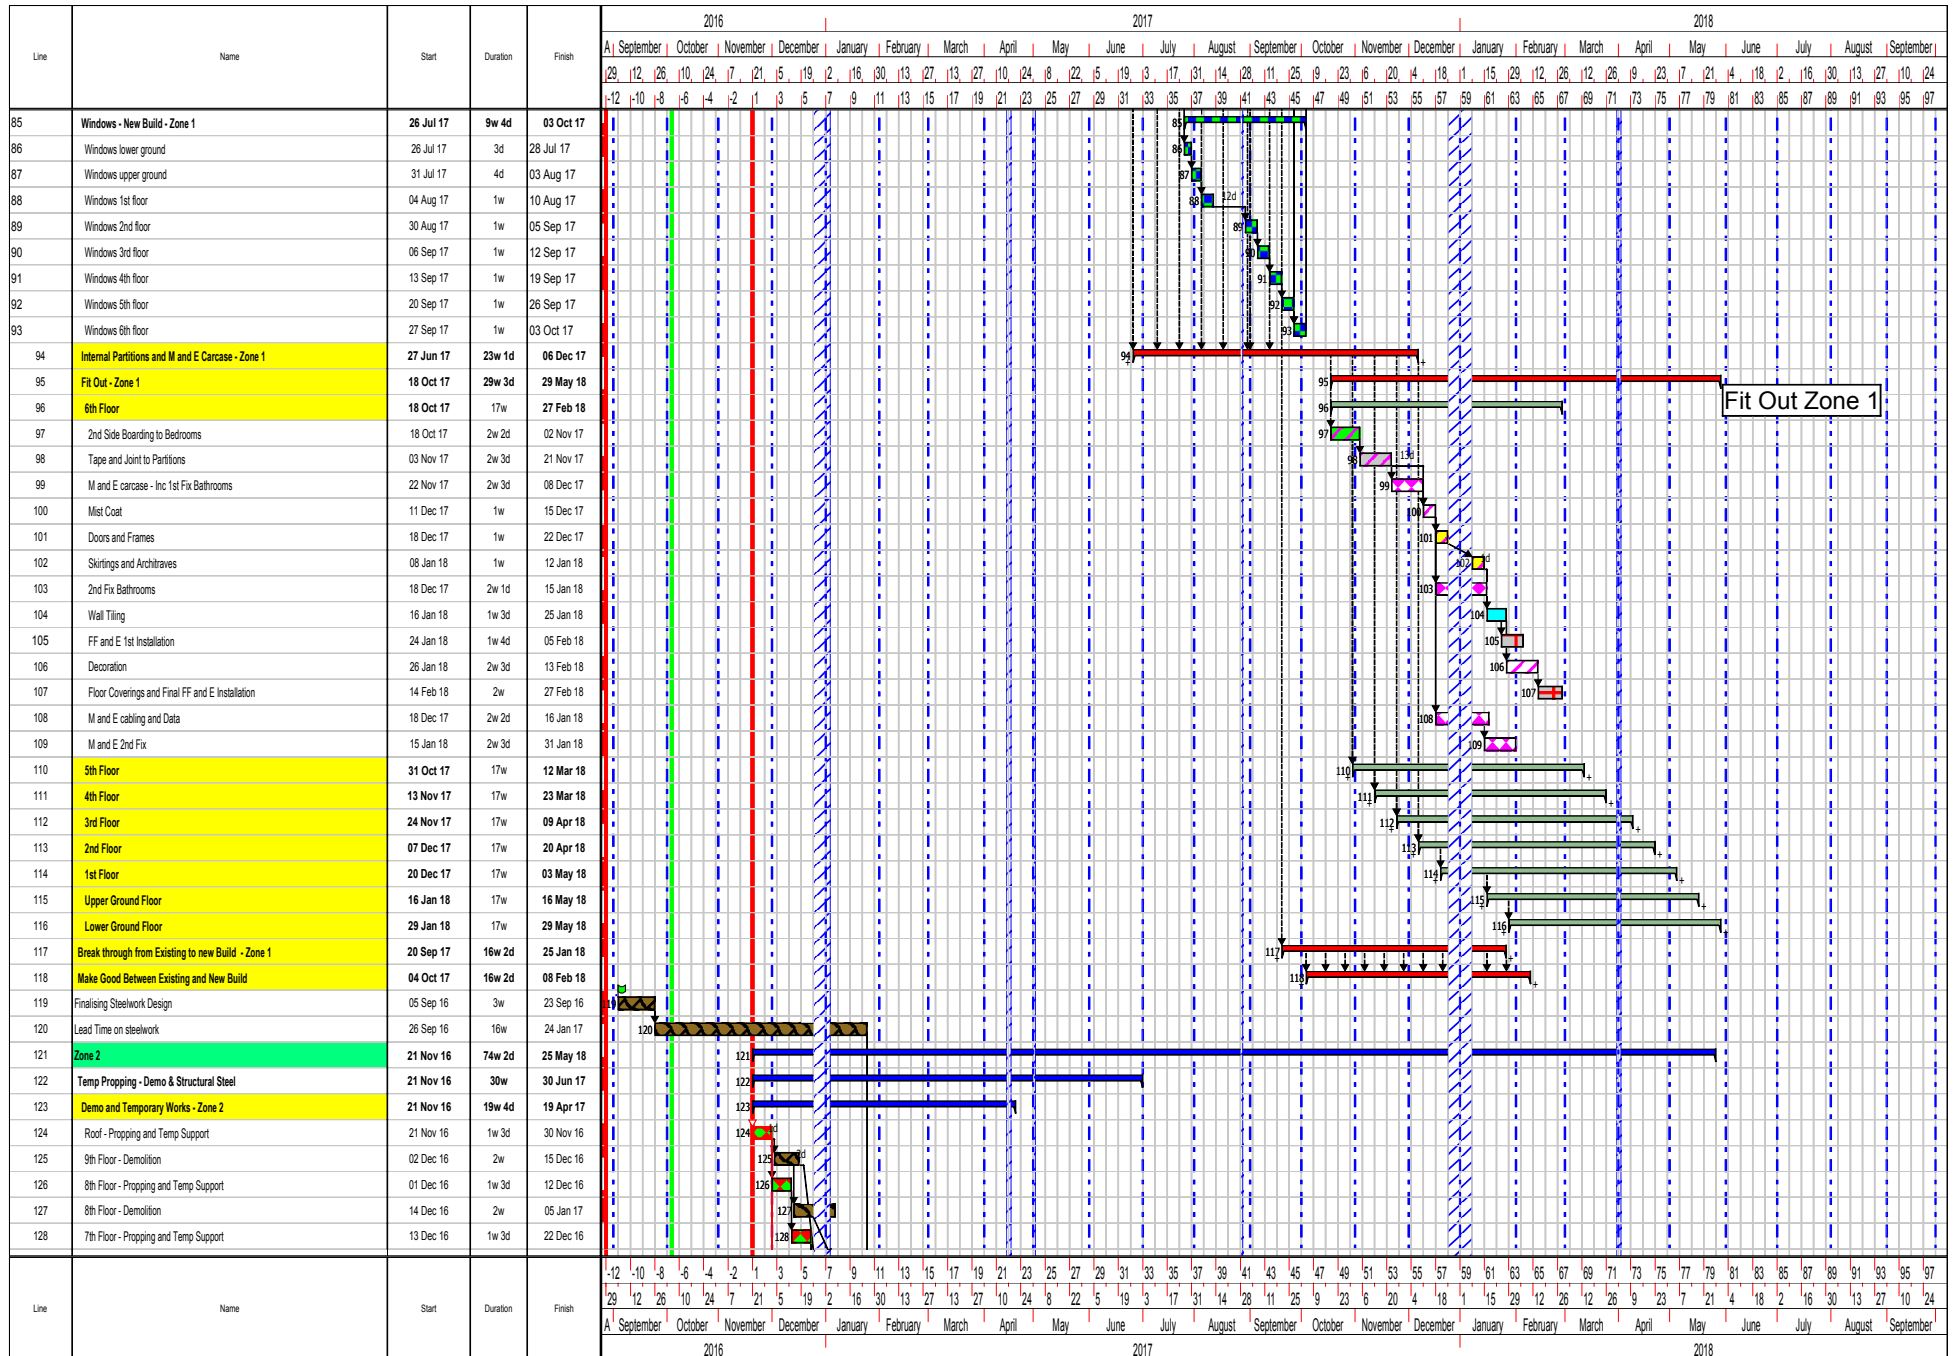

Gallifordtry Construction Ltd. Wonersh House, The Guildway, Old Portsmouth Rd, GU3 1LR

Tel. 01483 477 000

Planner: P. Shenton

www.gallifordtry.co.uk

Prog No: Number - /rev H

First Issue date: 05/09/2016

Revision date: 05/09/2016

Revision Comment: Contract Programme

Gallifordtry Construction Ltd. Wonersh House, The Guildway, Old Portsmouth Rd, GU3 1LR
 Tel. 01483 477 000
 Planner: P. Shenton
 www.gallifordtry.co.uk

Prog No: Number - /rev H
 First Issue date: 05/09/2016
 Revision date: 05/09/2016
 Revision Comment:: Contract Programme

Gallifordtry Construction Ltd. Wonersh House, The Guildway, Old Portsmouth Rd, GU3 1LR
 Tel. 01483 477 000
 Planner: P. Shenton
 www.gallifordtry.co.uk

Prog No: Number - /rev H
 First Issue date: 05/09/2016
 Revision date: 05/09/2016
 Revision Comment: Contract Programme