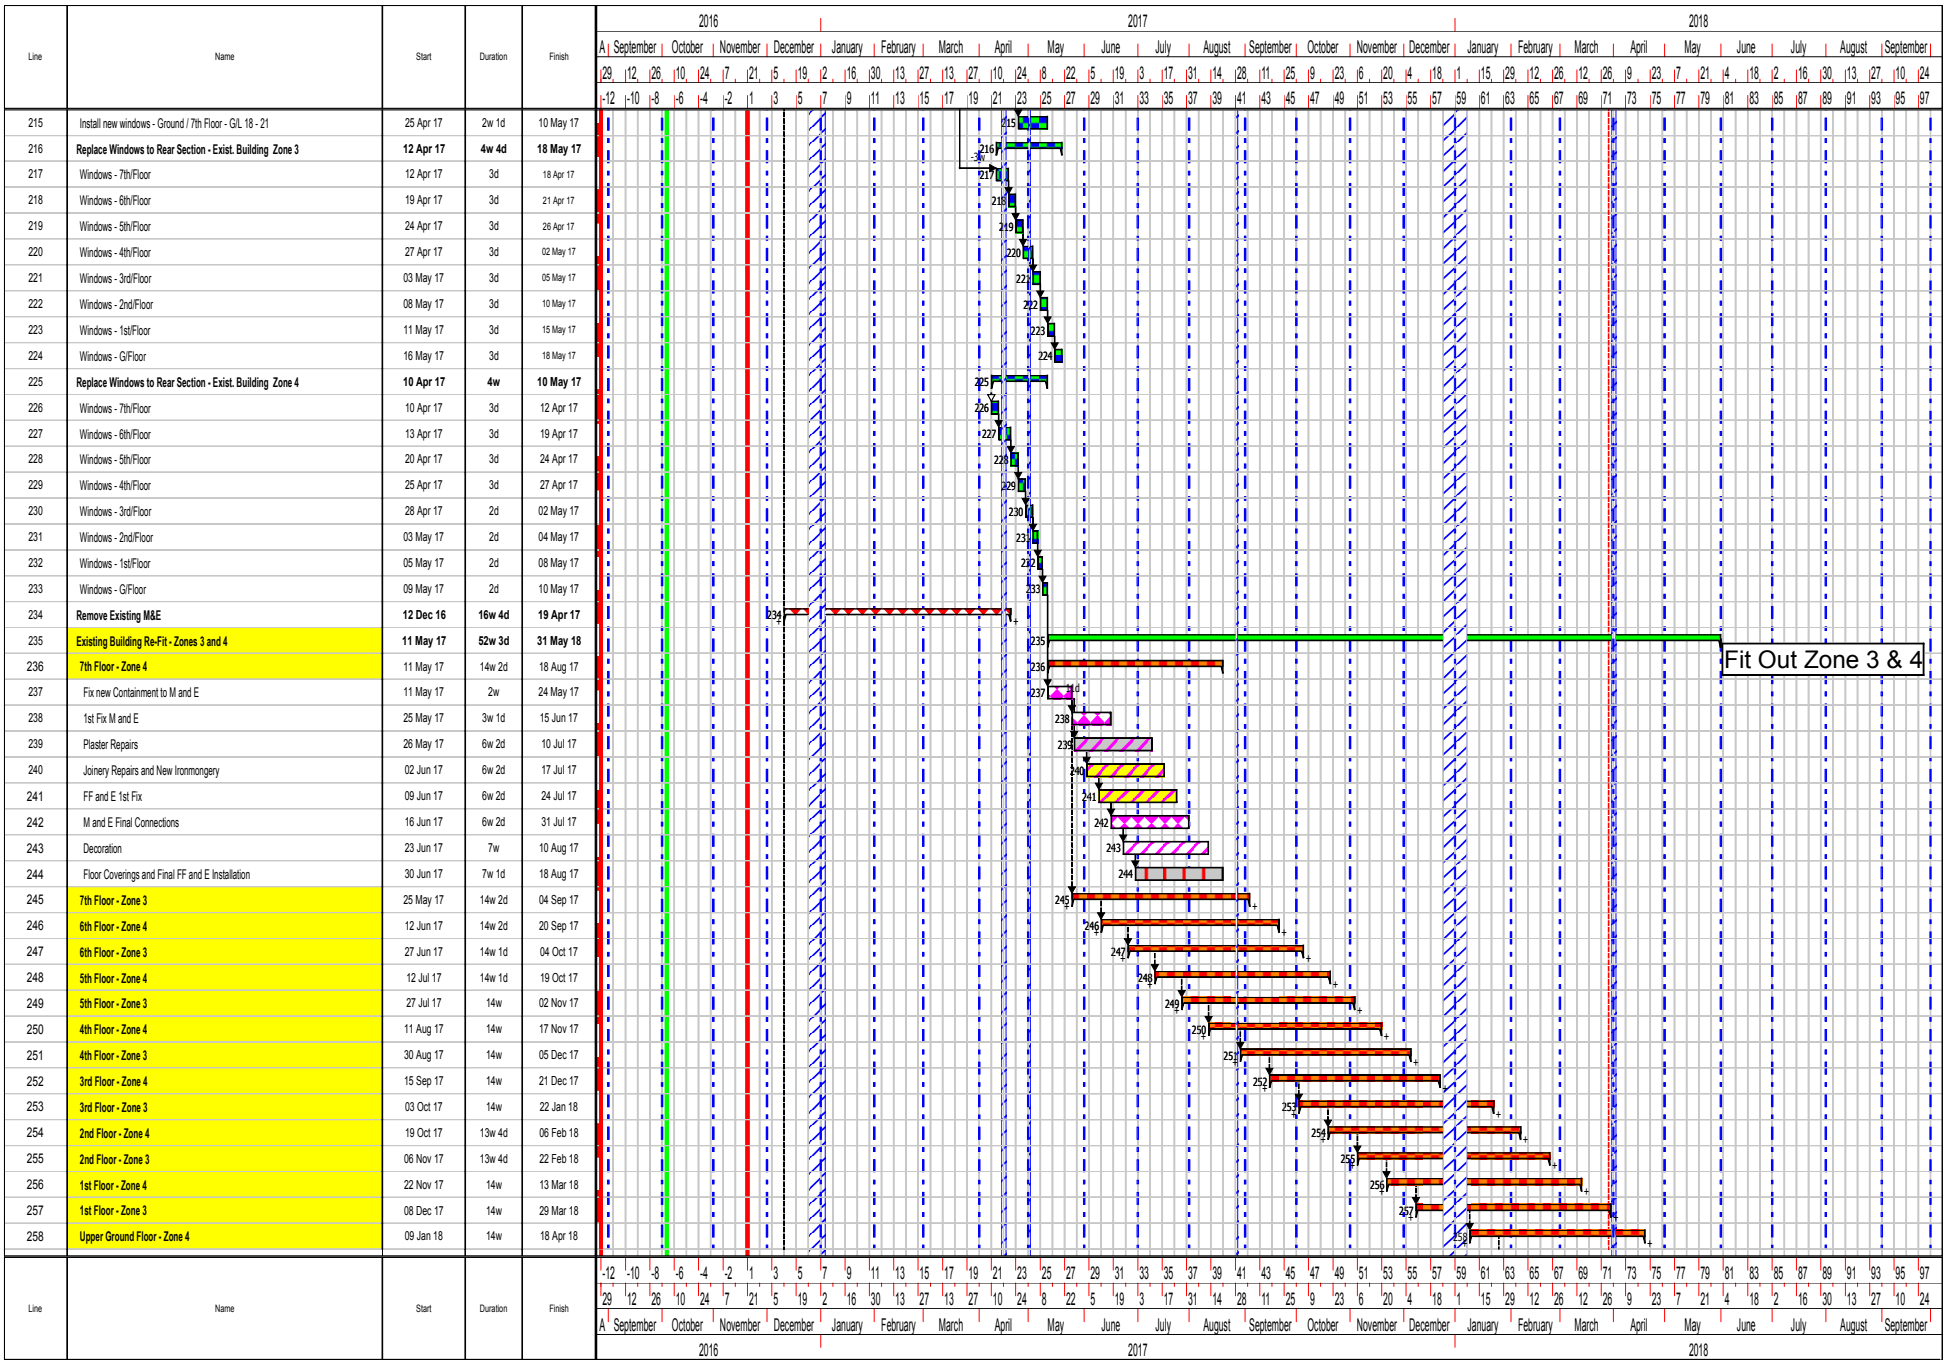

Revision Comment: Contract Programme

Gallifordtry Construction Ltd. Wonersh House, The Guildway, Old Portsmouth Rd, GU3 1LR
 Tel. 01483 477 000
 Planner: P. Shenton
 www.gallifordtry.co.uk

Prog No: Number - /rev H
 First Issue date: 05/09/2016
 Revision date: 05/09/2016
 Revision Comment:: Contract Programme

Gallifordtry Construction Ltd. Wonersh House, The Guildway, Old Portsmouth Rd, GU3 1LR
 Tel. 01483 477 000
 Planner: P. Shenton
 www.gallifordtry.co.uk

Prog No: Number - /rev H
 First Issue date: 05/09/2016
 Revision date: 05/09/2016
 Revision Comment: Contract Programme

Gallifordtry Construction Ltd. Womersley House, The Guildway, Old Portsmouth Rd, GU3 1LR
 Tel. 01483 477 000
 Planner: P. Shenton
 www.gallifordtry.co.uk

Prog No: Number - /rev H
 First Issue date: 05/09/2016
 Revision date: 05/09/2016
 Revision Comment: Contract Programme