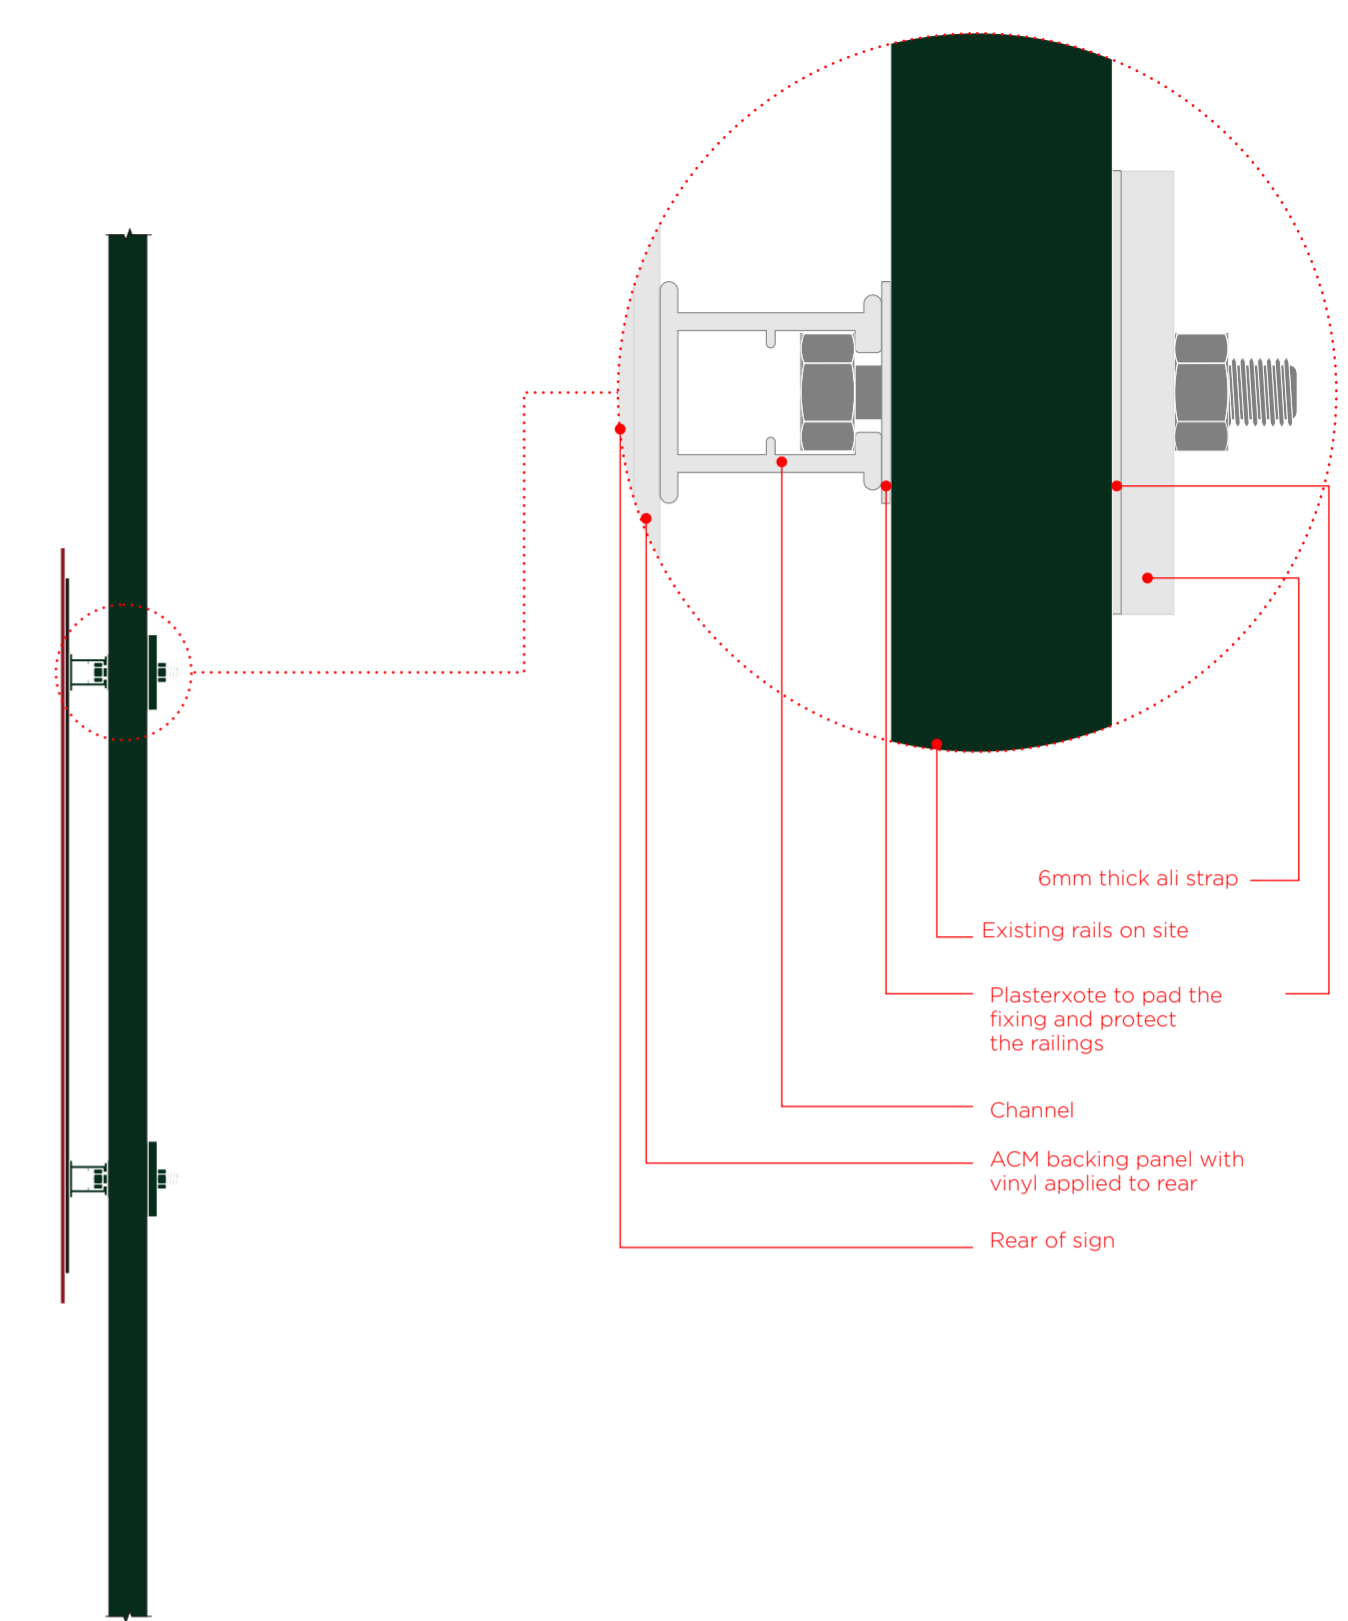

NOTE:
GREY COLOUR INDICATES SIGNAGE. COLOUR OF FIXINGS TO MATCH ACTUAL RAILING COLOUR.

PLAN VIEW

REAR VIEW

SIDE VIEW

A3 Paper Poster Case

Frame Colour Ref: RAL 1035

Font: Figgins Sans

Panel treated to be suitable for all weather

Date

Nov 2016

Scale

1:5
@A2

DETAIL

Drawing No.

284 - 03.5

Drawing name