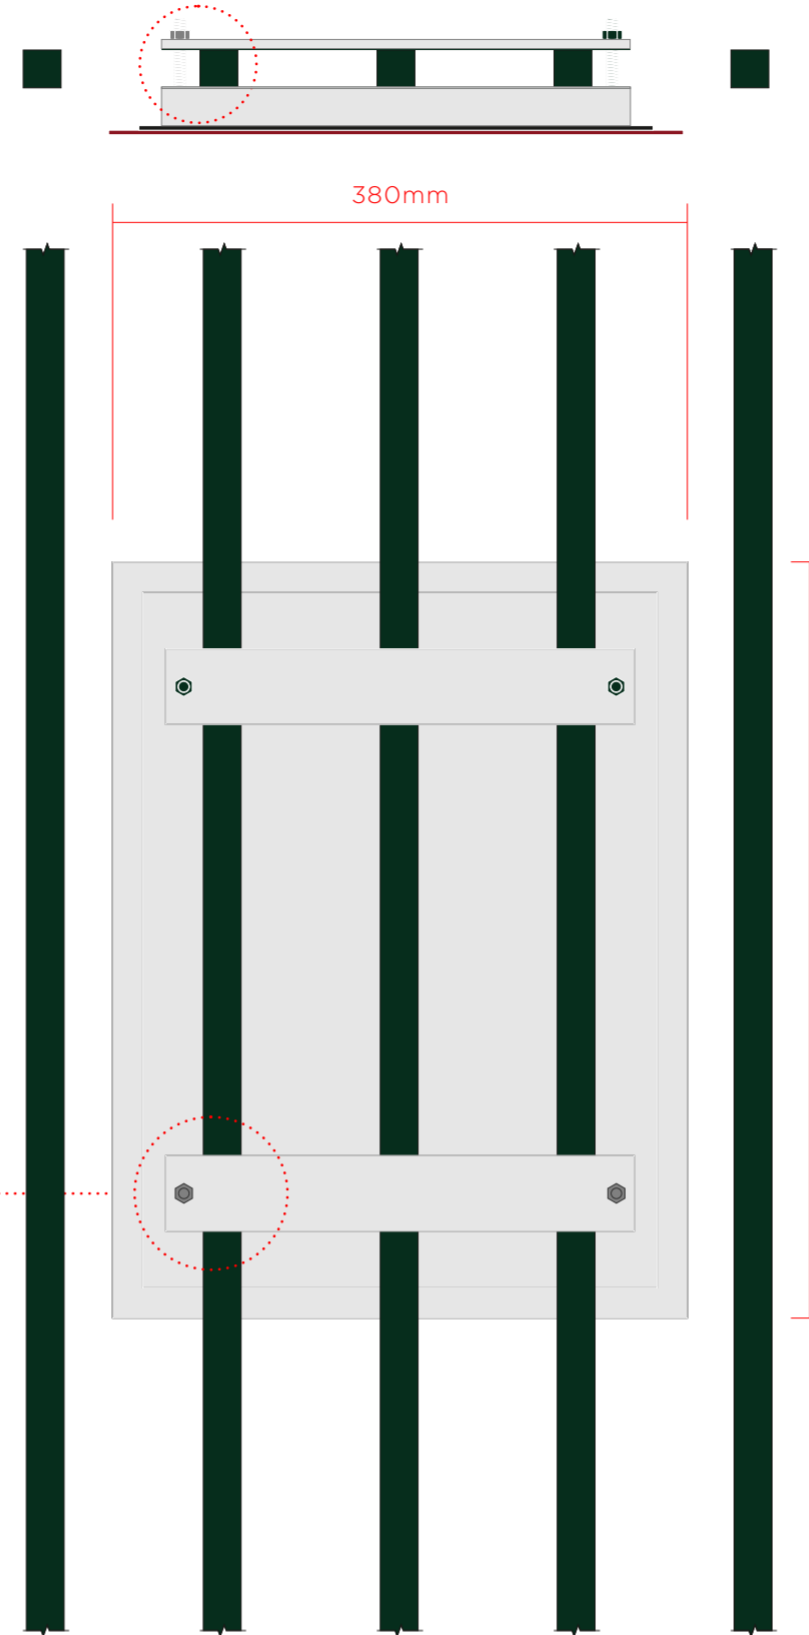

NOTE:
GREY COLOUR INDICATES SIGNAGE. COLOUR OF FIXINGS TO MATCH ACTUAL RAILING COLOUR.

PLAN VIEW

REAR VIEW

SIDE VIEW

A3 Paper Poster Case

Frame Colour Ref: RAL 1035

Font: Figgins Sans

Panel treated to be suitable for all weather

PC 01

PC 02

PC 03

SIGNS OVERVIEW — NOT TO SCALE

thomas.matthews
communication design

The Clove Building,
4 Maguire Street,
London,
SE1 2NQ
Tel: 020 7307 9292

Project

USP 284
Sir John Soane's
Museum Wayfinding

Date

Nov 2016

Scale

1:5
@A2

DETAIL

Drawing No.

284 - 03.5

Drawing name

External Signage
PC 01/02/03

Revision

1

Do not Scale off
drawing, all dimensions
to be checked on site