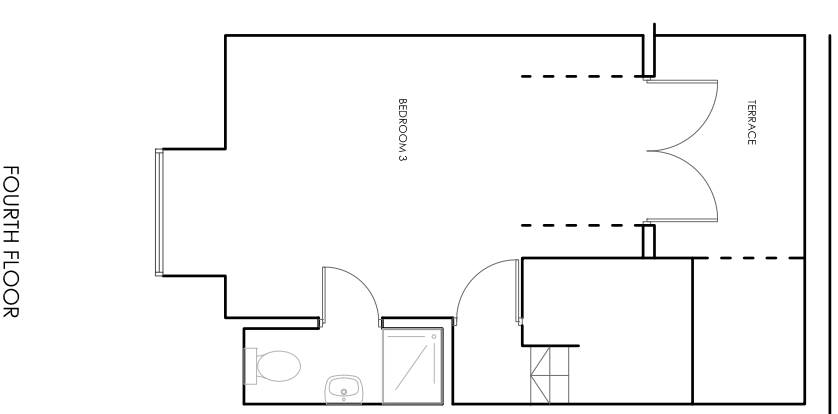

BAKERS PASSAGE

REVISIONS	
Rev	Date
	Detail

EXISTING

Date:	05-06-2015
Drawn By:	TMD

Title:	59 BAKERS PASSAGE LONDON W3 1RH
Scale:	1:100 (A3)
Revision:	-

Drawing No.:	59BKS - F001
EXISTING FLOOR PLANS	