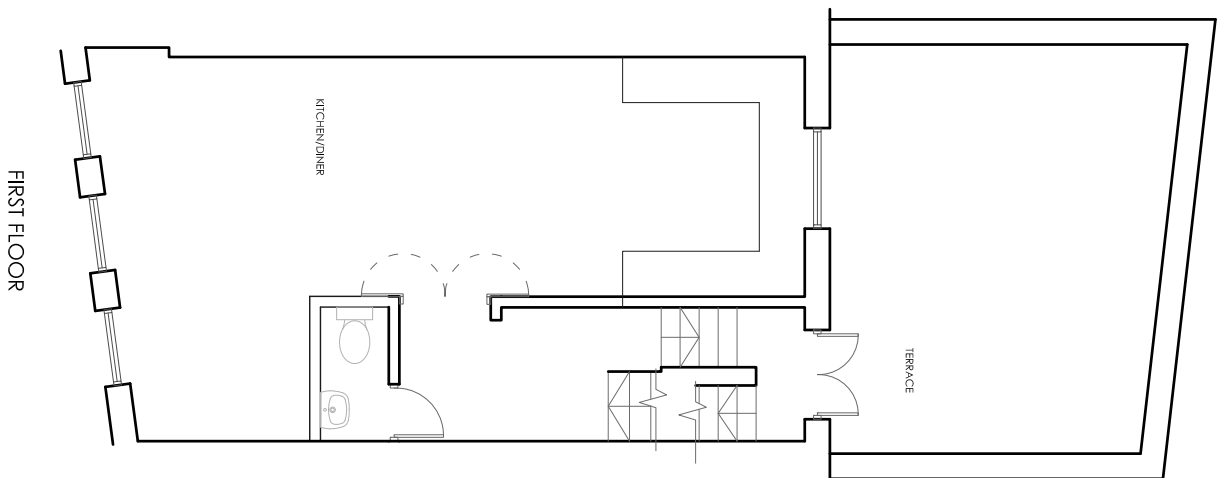

BAKERS PASSAGE

REVISIONS	
Rev	Date
	Detail

EXISTING

Date:	05-06-2015
Drawn By:	TMD

Title:	59 BAKERS PASSAGE LONDON W3 1RH
Scale:	1:100 (A3)
Revision:	-

Drawing No.:	59BKS - F001
EXISTING FLOOR PLANS	