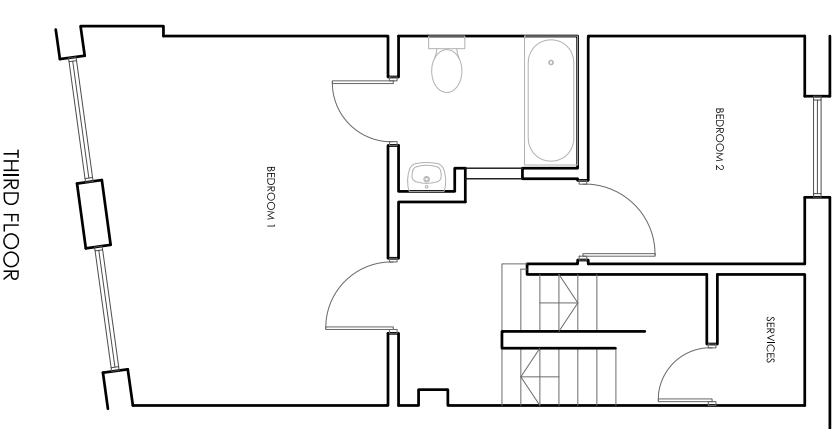

BAKERS PASSAGE

REVISIONS	
Rev	Date
	Detail

EXISTING

Date:	05-06-2015
Drawn By:	TMD

Title:	59 BAKERS PASSAGE LONDON W3 1RH
Scale:	1:100 (A3)
Revision:	-

Drawing No.:	59BKS - F001
EXISTING FLOOR PLANS	