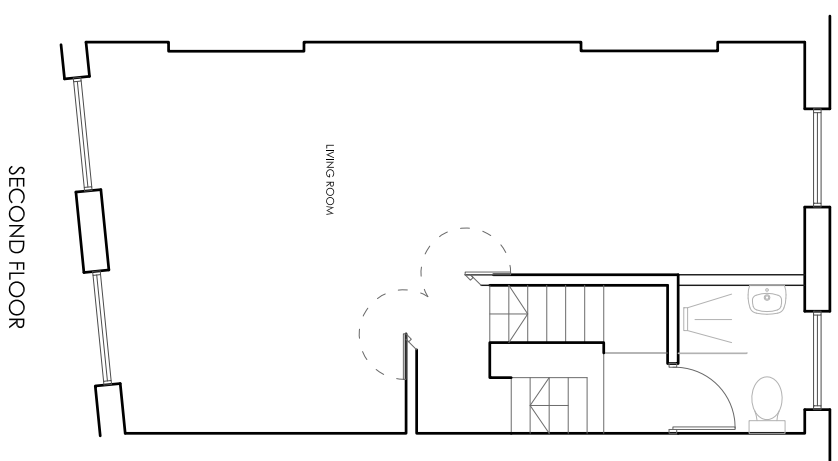

BAKERS PASSAGE

REVISIONS	
Rev	Date
	Detail

EXISTING

Date:	05-06-2015
Drawn By:	TMD

Title:	59 BAKERS PASSAGE LONDON W3 1RH
Scale:	1:100 (A3)
Revision:	-

Drawing No.:	59BKS - F001
EXISTING FLOOR PLANS	