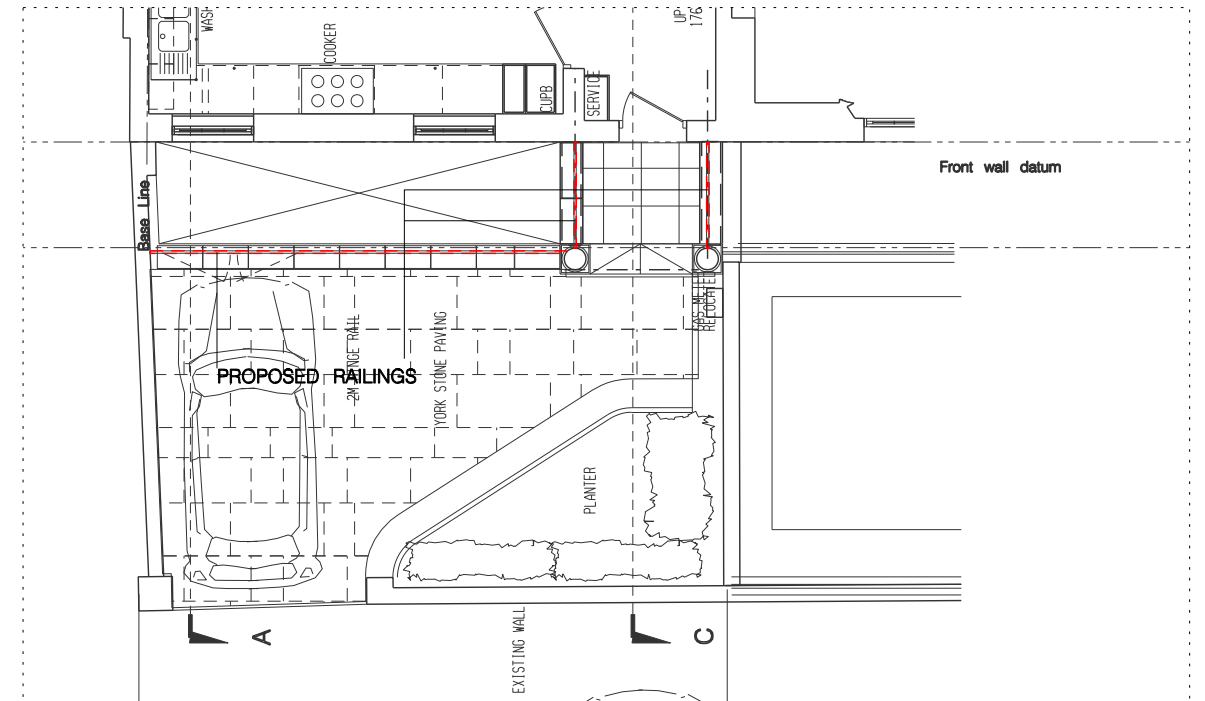

### Tags

H: 210mm  
W: 80mm  
B: 30mm

[Zoom](#)

03 140\_D1.22

PROPOSED RAILHEAD

02 140\_D1.22

ELEVATION OF FLANK RAILINGS

03 140\_D1.22

PLAN OF FRONT GARDEN

NOTE:  
DIMENSIONS ON DRAWINGS ARE SHOWN FROM GRIDLINE OR EXISTING EXPOSED FACE TO THE EDGE OF NEW STRUCTURE

DO NOT SCALE FROM THIS DRAWING

ANY DISCREPANCIES ON THIS DRAWING TO BE NOTIFIED TO CONTRACT ADMINISTRATOR ASAP