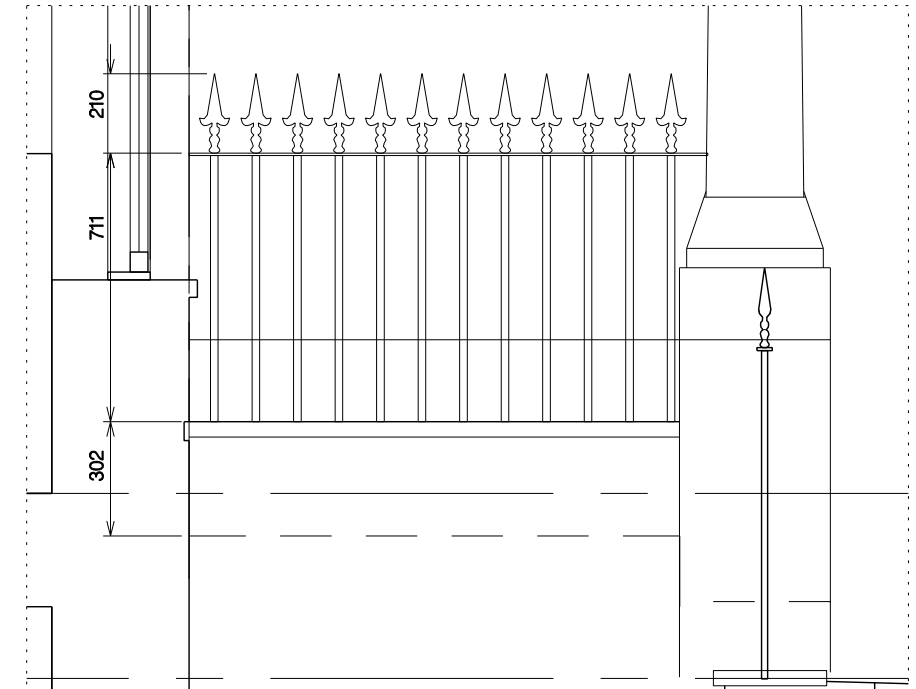

### Tags

H: 210mm  
W: 80mm  
B: 30mm

[Zoom](#)

03 140\_D1.22

PROPOSED RAILHEAD

02 140\_D1.22

ELEVATION OF FLANK RAILINGS

03 140\_D1.22

PLAN OF FRONT GARDEN

NOTE:  
DIMENSIONS ON DRAWINGS ARE SHOWN FROM GRIDLINE OR EXISTING EXPOSED FACE TO THE EDGE OF NEW STRUCTURE

DO NOT SCALE FROM THIS DRAWING

ANY DISCREPANCIES ON THIS DRAWING TO BE NOTIFIED TO CONTRACT ADMINISTRATOR ASAP