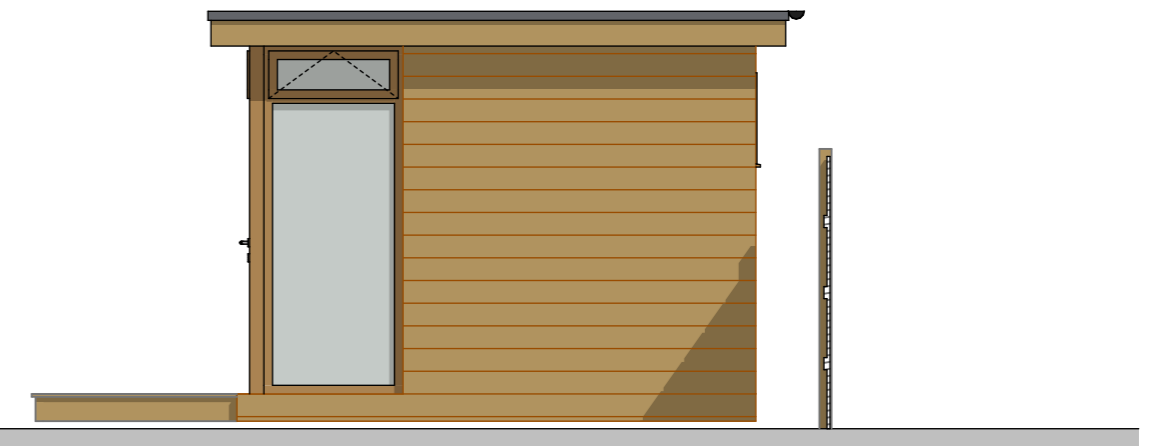

Grey 'Alwitra Evalon' Roof Membrane
Western Red Cedar Cladding
Hardwood Window and Door Frames

Lighting: recessed vapour-proof soffit mounted spot lights - not elevationally visible:(to use GU50 fittings and 3w LED or halogen bulbs)

Front Elevation - 1:50 (North)

Obscure glazing

Rear Elevation - 1:50 (South)

Obscure glazing

Side Elevation - 1:50 (East)

Side Elevation - 1:50 (West)

Elevations- 1:50 (at A3)