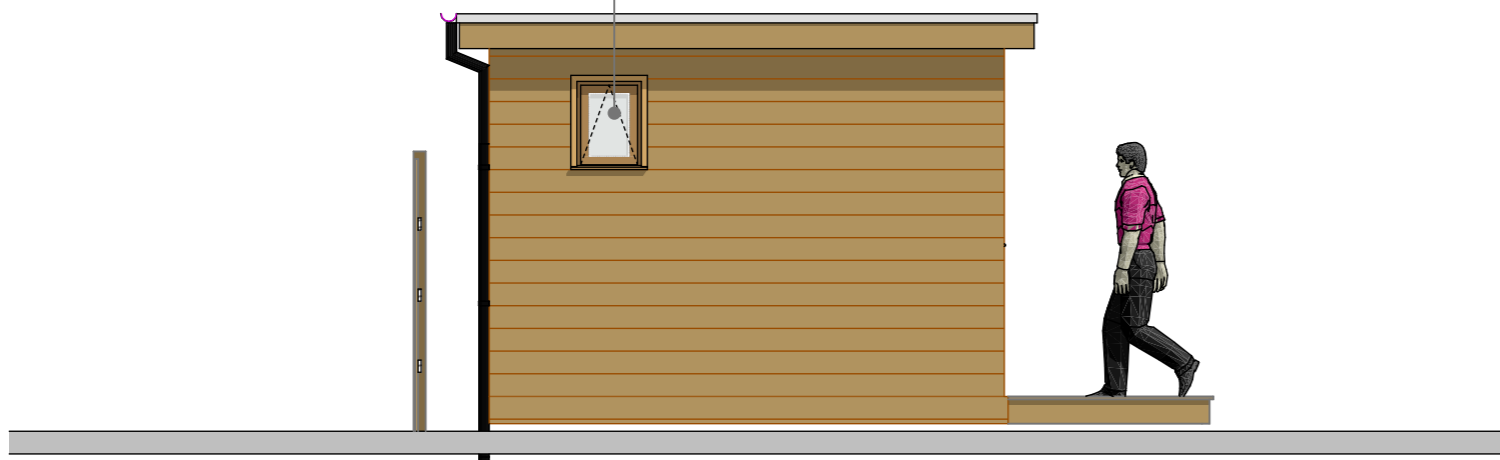

Grey 'Alwitra Evalon' Roof Membrane
Western Red Cedar Cladding
Hardwood Window and Door Frames

Lighting: recessed vapour-proof soffit mounted spot lights - not elevationally visible:(to use GU50 fittings and 3w LED or halogen bulbs)

Front Elevation - 1:50 (North)

Obscure glazing

Rear Elevation - 1:50 (South)

Obscure glazing

Side Elevation - 1:50 (East)

Side Elevation - 1:50 (West)

Elevations- 1:50 (at A3)