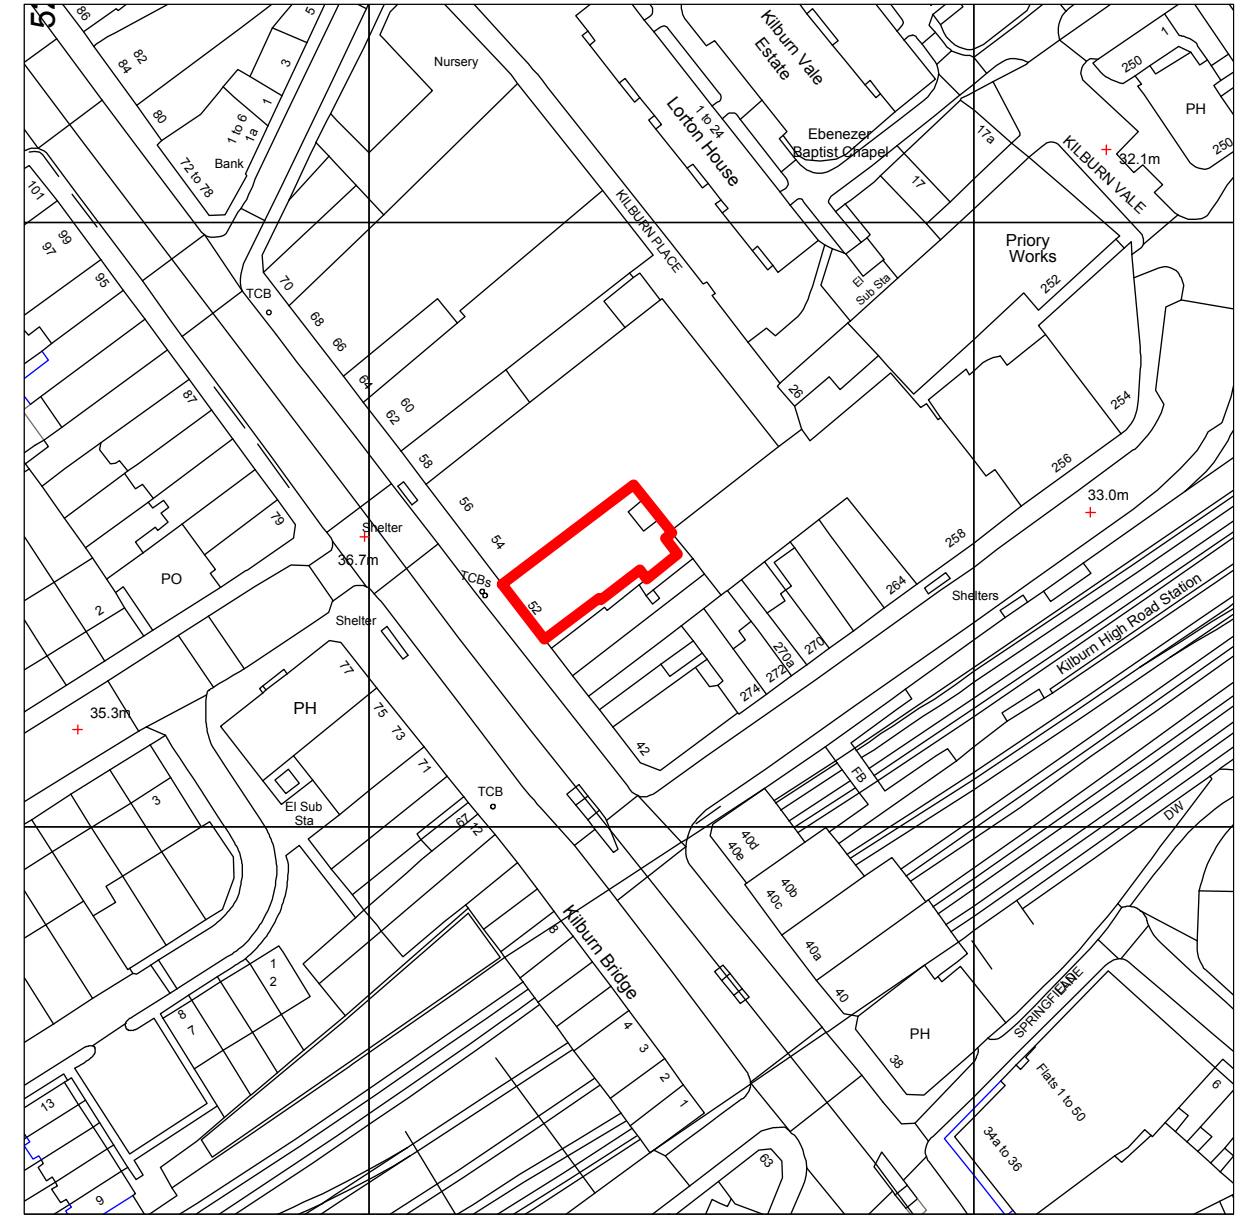

Block Plan 1:500 @ A3

© Crown Copyright 2016

Reproduction in whole or in part is prohibited
without the prior permission of Ordnance Survey.

Location Plan 1:1250 @ A3

	UNITED KINGDOM • HONG KONG www.aqp.co.uk		REVISION	BY	DATE	REVISION	BY	DATE	CONTRACTORS MUST CHECK ALL DIMENSIONS ON SITE. ONLY FIGURED DIMENSIONS ARE TO BE WORKED FROM. DISCREPANCIES MUST BE REPORTED TO THE ARCHITECT BEFORE PROCEEDING. © THIS DRAWING IS COPYRIGHT	PLANNING APPLICATIONS	CLIENT	HSBC 	DRAWING	LOCATION & BLOCK PLAN	
	architecture design masterplanning interiors										PROJECT	HSBC Kilburn High Road HSBC UK Rebranding - PIN GB3969 50-52 Kilburn High Road - London - NW6 4HJ	DRAWING No.	16 033 0181 PA LBP	SCALE
											DRAWN BY / OFFICE	MA/LONDON		REVISION	