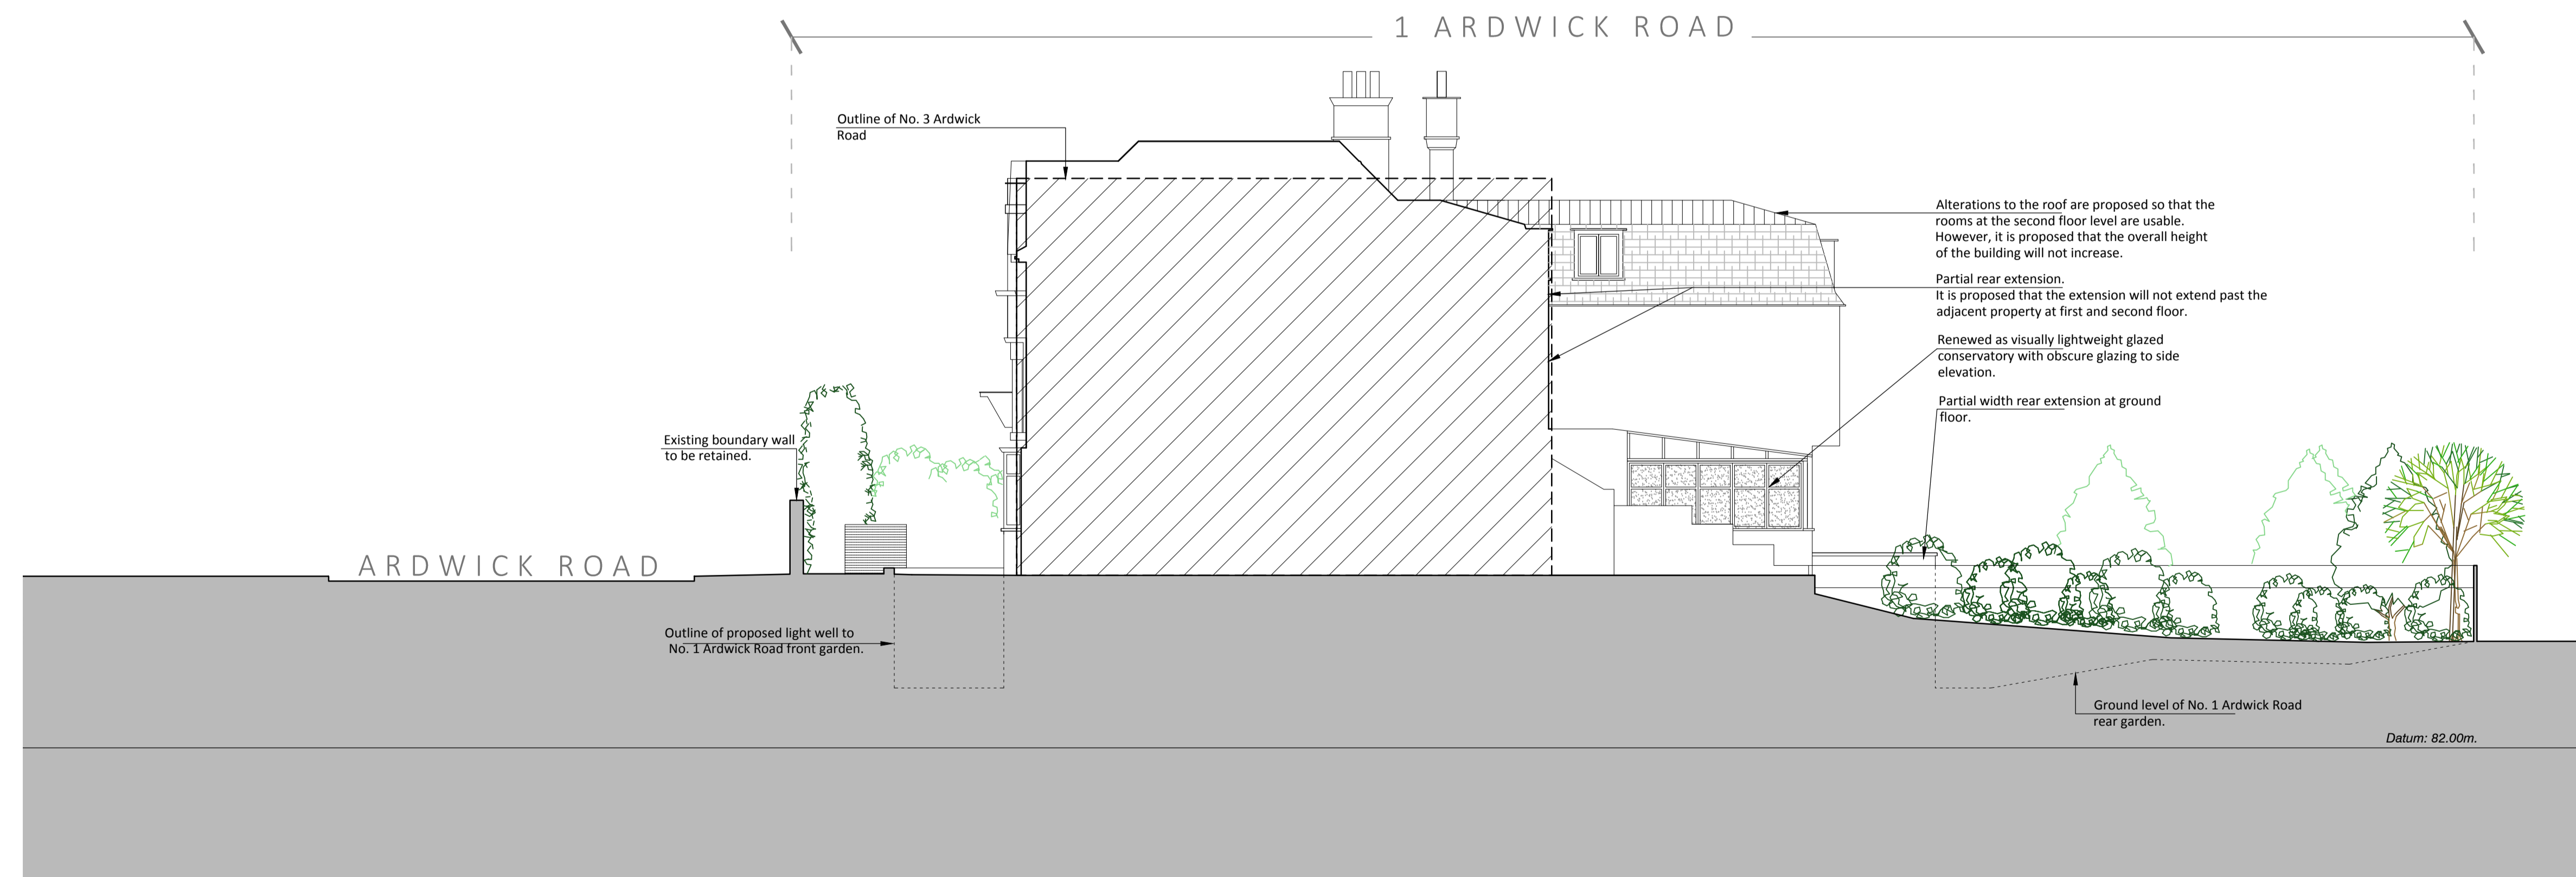

EXISTING WEST ELEVATION

PROPOSED WEST ELEVATION

rev project

1 Ardwick Road
London
NW2 2BX

client

drawing
West elevation
existing and proposed

drawn checked date

ED JE 10.12.2014

scale paper size

1:100 @ A1

drawing no

7852 / 32

MDC METROPOLITAN DEVELOPMENT CONSULTANCY

66 Bickenhall Mansions
Bickenhall Street
London W1U 6BS
t: +44(0)207 486 6675
e: info@mdclondon.com
w: www.mdclondon.com