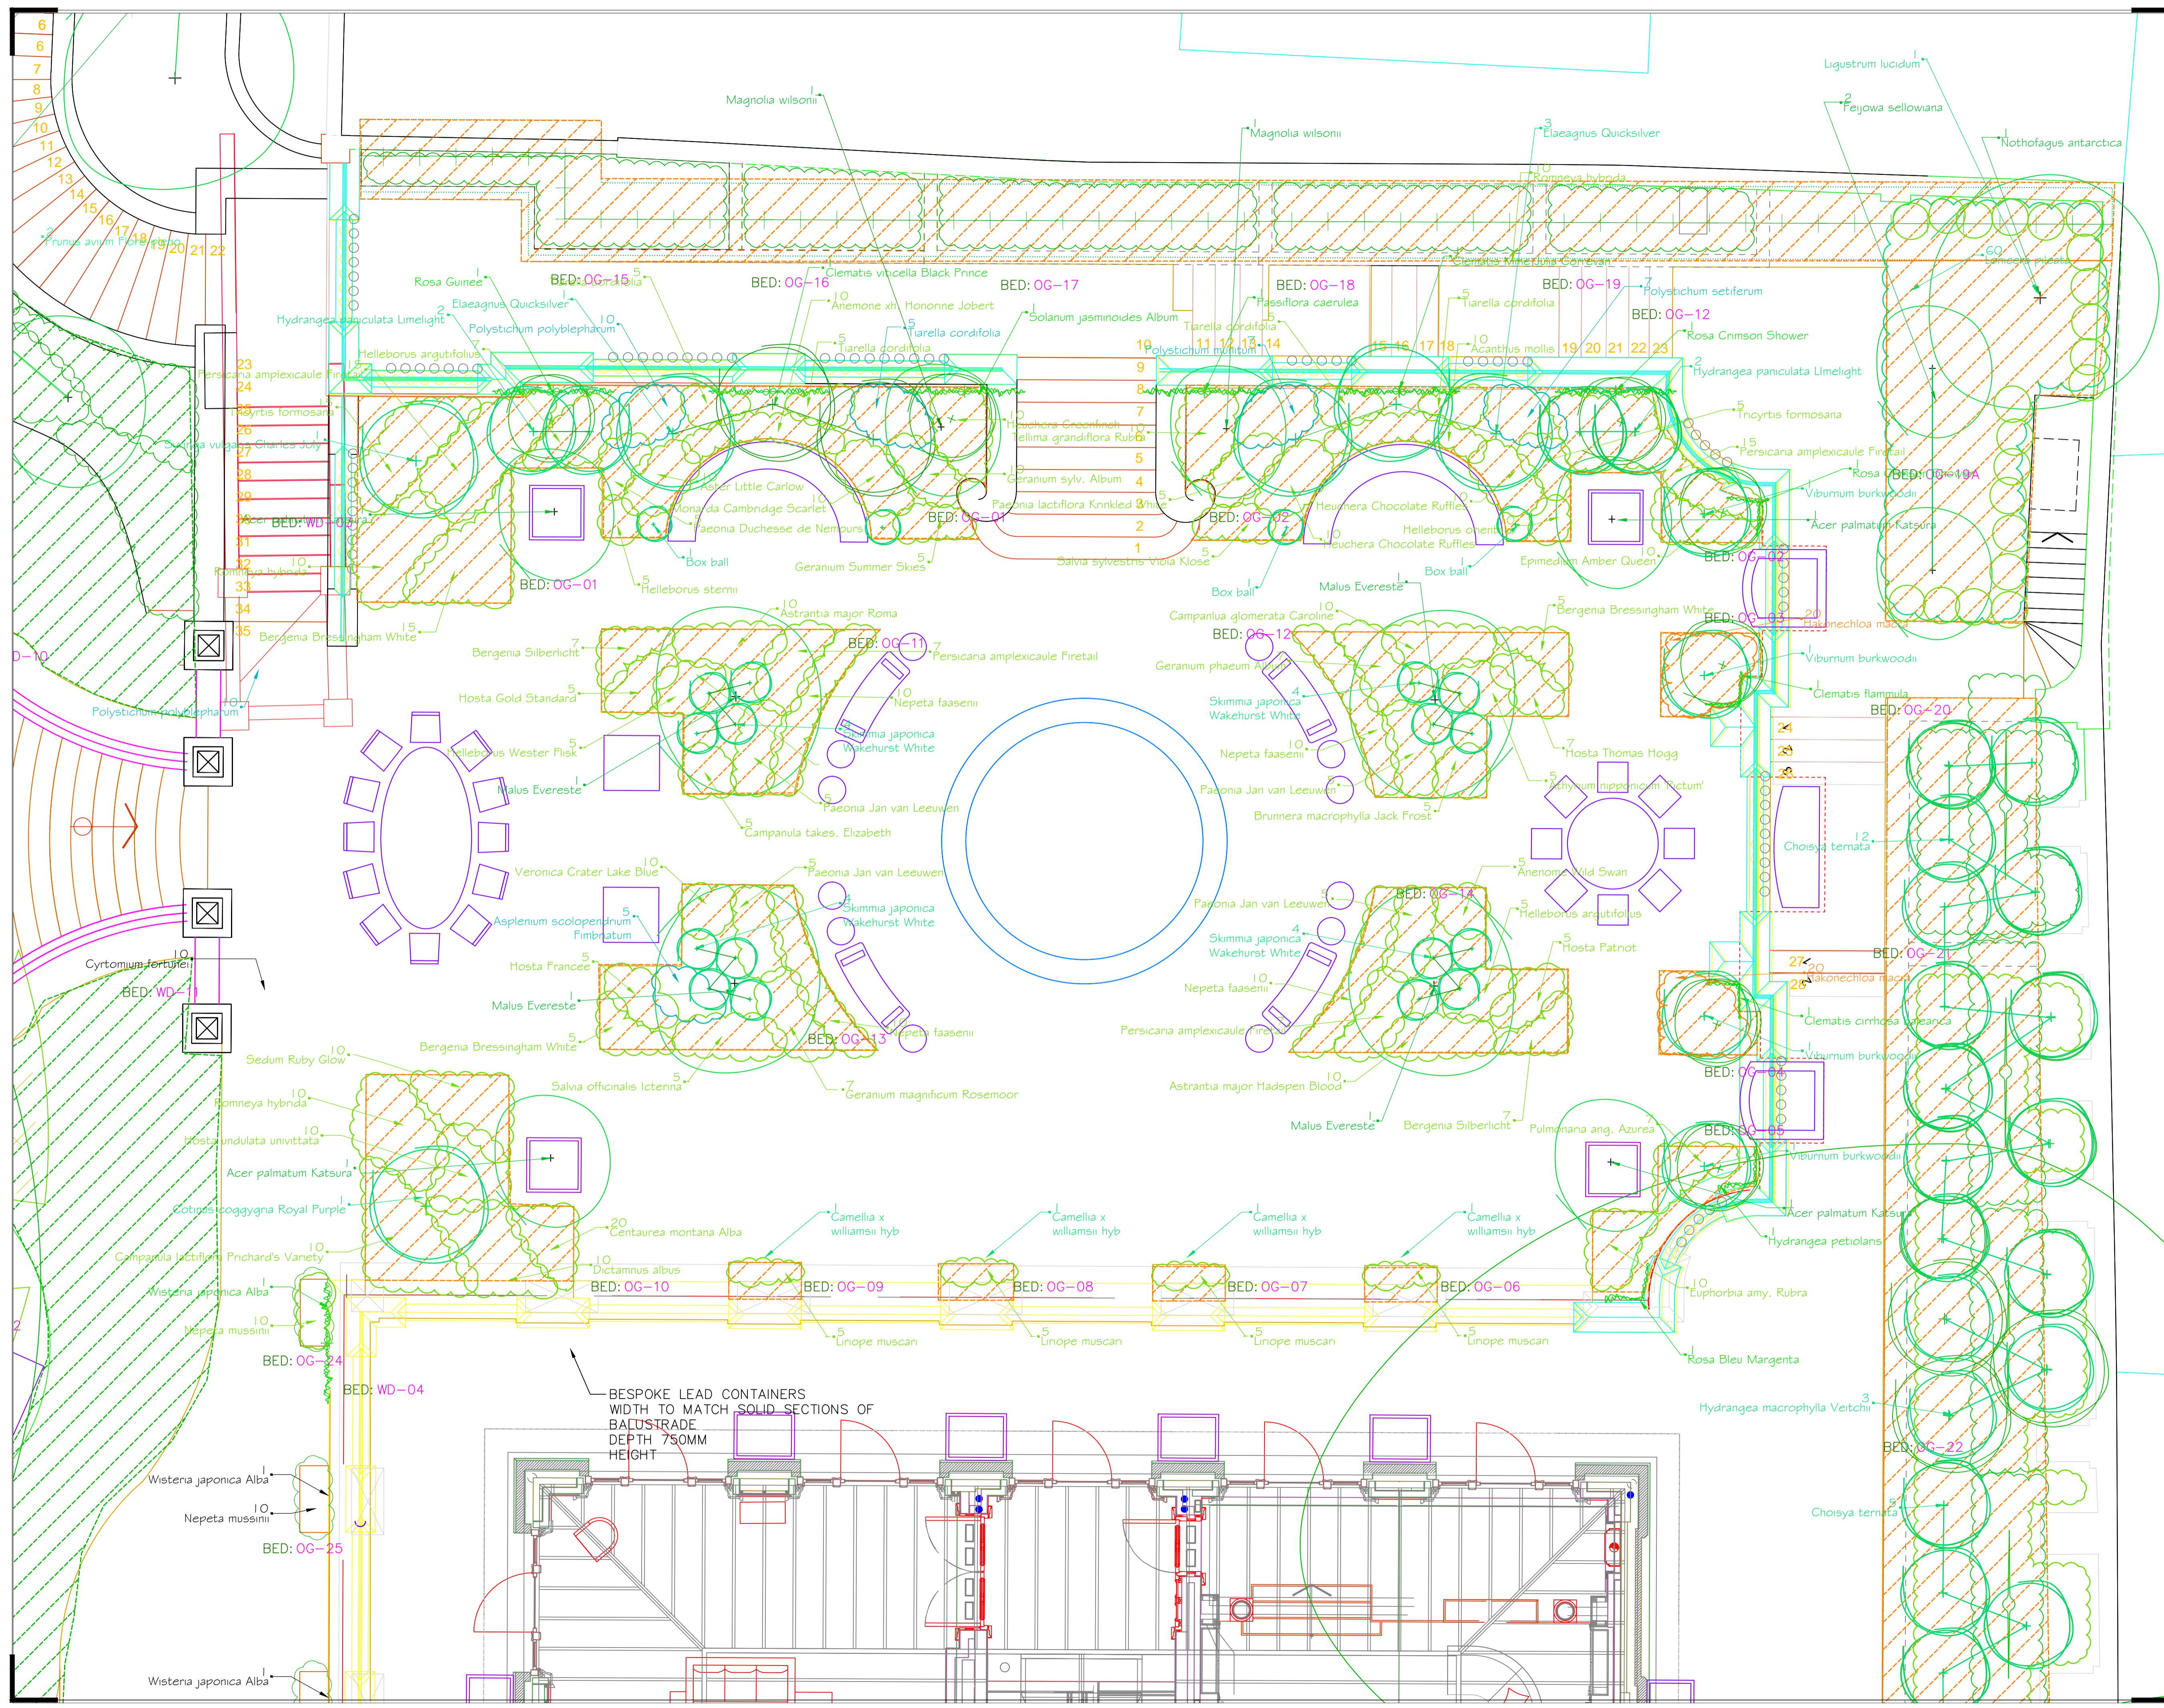

**BALSTON
AGIUS**

Long Barn, Patney, Devizes
Wiltshire SN10 3RB
t +44 (0)1380 848181
f +44 (0)1380 848189
www.balstonagius.co.uk

PLANNING

BESPOKE LEAD CONTAINERS
WIDTH TO MATCH SOLID SECTIONS OF
BALUSTRADE
DEPTH 750MM
HEIGHT

DRAWING STATUS:			
Project No.	Prefix	Drawg No.	Rev.
B337	SW	042	*
Project			
Project H			
Drawing			
Planting Plan			
Forecourt North West			
Scale	Drawn	Date	
1:50	AD	30/07/2013	
Do not scale except for planning purposes			