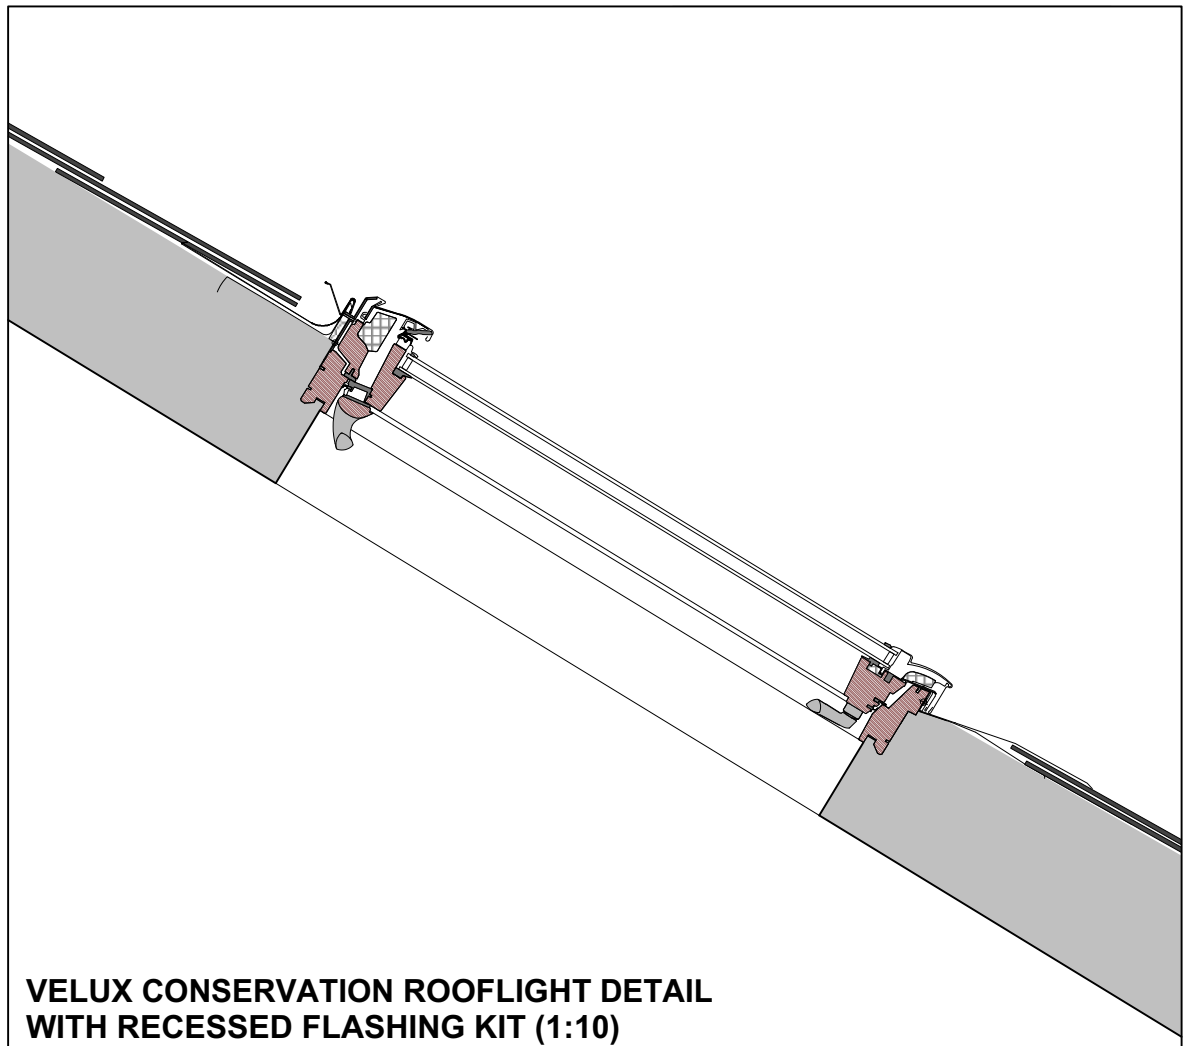

EXAMPLE OF VELUX CONSERVATION ROOFLIGHT INSTALLATION (WITH RECESSED FLASHING KIT)

VELUX CONSERVATION ROOFLIGHT DETAIL WITH RECESSED FLASHING KIT (1:10)

EXAMPLE OF IRS INSTALLATION - SATELLITE DISH (PAINTED BLACK), TV & RADIO AERIALS (at 33 FREDERICK STREET)

Integrated Reception System (IRS) comprising 78cm diameter shared satellite dish and FM, UHF & DAB aerials. To be painted black and to be located on rear section of chimney stack as far below ridge as practicable, so as to minimise its effect on the property and on the amenity of the area.

scale
1:50 & 1:10@ A3

date
OCT 2016

drawn
SA

checked
XX

drawing no.

6214-FS72-P09