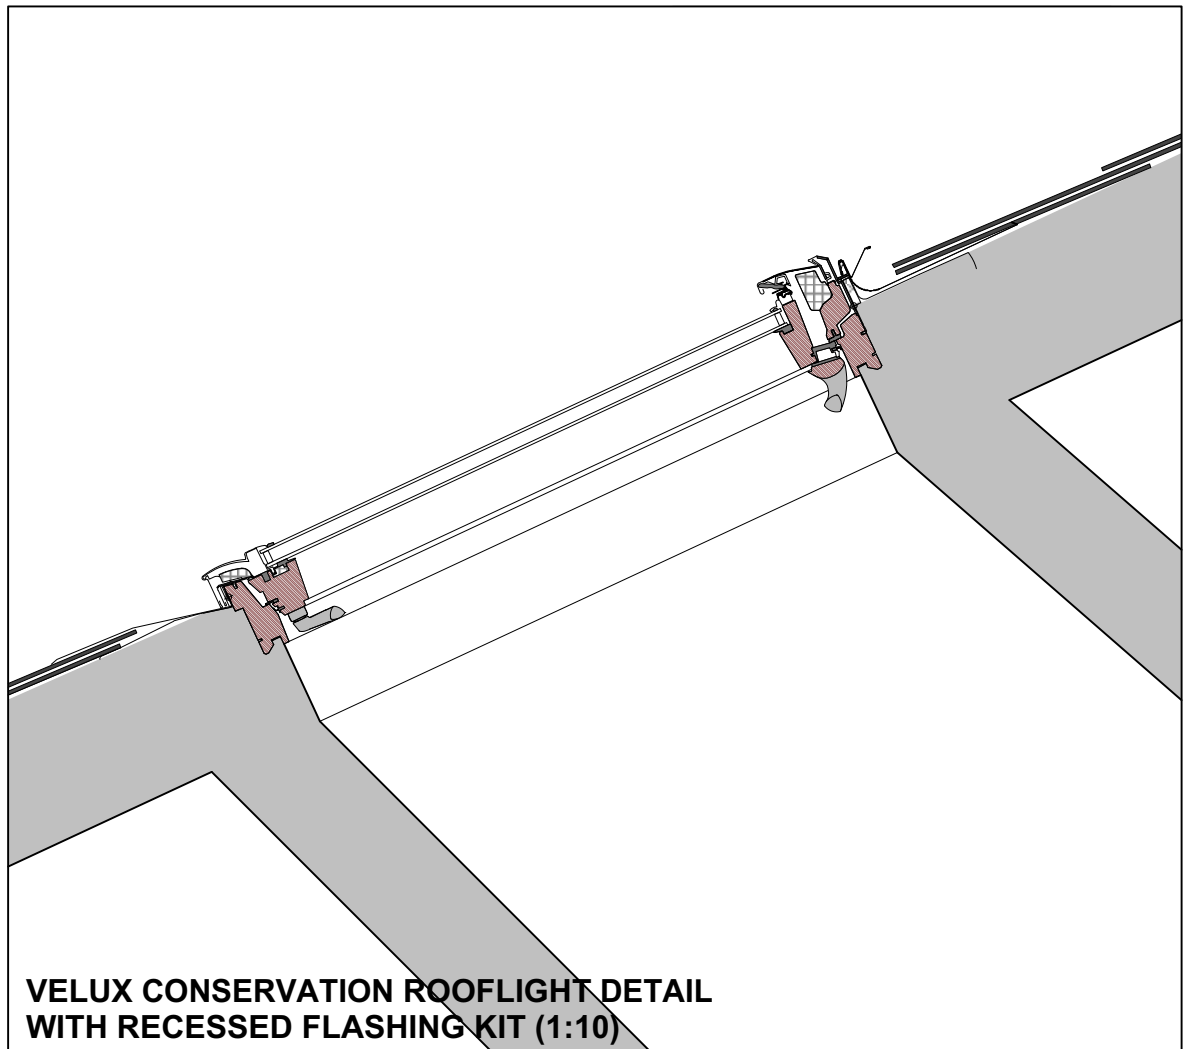

**EXAMPLE OF VELUX CONSERVATION ROOFLIGHT INSTALLATION (WITH RECESSED FLASHING KIT)**

**VELUX CONSERVATION ROOFLIGHT DETAIL WITH RECESSED FLASHING KIT (1:10)**

**EXAMPLE OF IRS INSTALLATION - SATELLITE DISH (PAINTED BLACK), TV & RADIO AERIALS (at 33 FREDERICK STREET)**

scale  
1:50 & 1:10 @ A3

date  
OCT 2016

drawn  
SA

checked  
XX

drawing no.

**6214-FS22-P09**