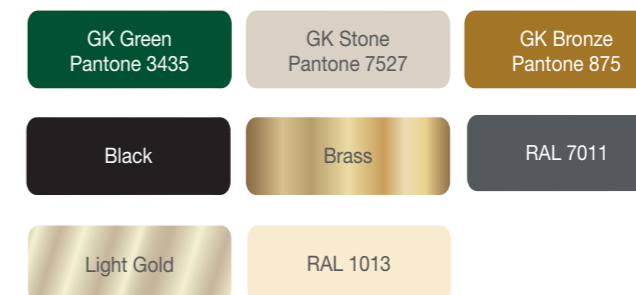

**ITEM 01A - 01C (Qty 3) TW 04B**

Fascia signs finished black. Displaying individual letters finished GK Stone. Illuminated by LED trough light.

Scale 1:50

**01A**

**01B**

**01C**

**ITEM 02A & 02B (Qty 2) TW 02A**

Double sided 3D pictorial sign & gibbet. With a double sided 'Greene King' header. 2no. spotlights. Scale 1:20

**ITEM 03A - 03D (Qty 4)**

Copper bottom fixed lanterns. Scale 1:20

**ITEM 04**

**ITEM DELETED**

**ITEM 01A - 01C ONLY**

Scale 1:50 @ A3

Scale 1:20 @ A3

**sign colours**

**typefaces**

**Housename text** DevinneOpti-Ornamented  
**secondary text** Mercury Text GI Roman

GREENE KNIG.  
**CROWN**  
43 MONMOUTH ST,  
COVENT GARDEN,  
LONDON.  
WC2 H9DD.

**122162 REV B**  
15/11/16 - JCL

**ITEM 05 (Qty 1)**  
Brass framed chalkboard.  
Scale 1:20

**ITEM 06 (Qty 1)**  
Brass framed chalkboard.  
Scale 1:20

**ITEM 07a, 07b, 07c (Qty 3)**  
Greene King etch vinyls  
to each entrance.  
Scale 1:10