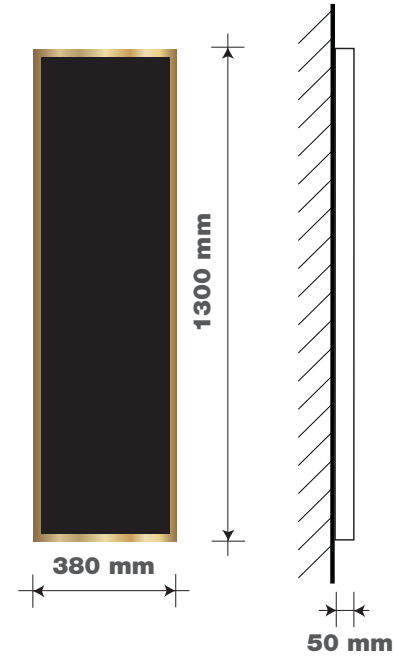

**ITEM 01A - 01C (Qty 3) TW 04B**

Fascia signs finished black. Displaying individual letters finished GK Stone. Illuminated by LED trough light.

Scale 1:50

**01A**

**01B**

**01C**

**ITEM 02A & 02B (Qty 2) TW 02A**

Double sided 3D pictorial sign & gibbet. With a double sided 'Greene King' header. 2no. spotlights. Scale 1:20

**ITEM 03A - 03D (Qty 4)**

Copper bottom fixed lanterns. Scale 1:20

**ITEM 04**

**ITEM DELETED**

**ITEM 01A - 01C ONLY**

Scale 1:50 @ A3

Scale 1:20 @ A3

**sign colours**

**typefaces**

**Housename text** DevinneOpti-Ornamented  
**secondary text** Mercury Text GI Roman

GREENE KNIG.  
**CROWN**  
43 MONMOUTH ST,  
COVENT GARDEN,  
LONDON.  
WC2 H9DD.

**122162 REV B**  
15/11/16 - JCL

**ITEM 05 (Qty 1)**  
Brass framed chalkboard.  
Scale 1:20

**ITEM 06 (Qty 1)**  
Brass framed chalkboard.  
Scale 1:20

**ITEM 07a, 07b, 07c (Qty 3)**  
Greene King etch vinyls  
to each entrance.  
Scale 1:10