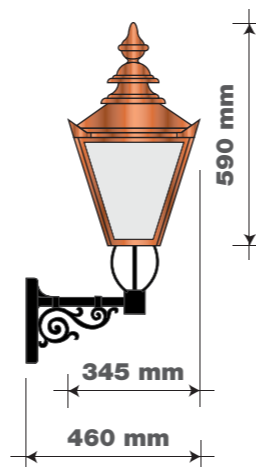

**ITEM 01A - 01C (Qty 3) TW 04B**

Fascia signs finished black. Displaying individual letters finished GK Stone. Illuminated by LED trough light.

Scale 1:50

**01A**

**01B**

**01C**

**ITEM 02A & 02B (Qty 2) TW 02A**

Double sided 3D pictorial sign & gibbet. With a double sided 'Greene King' header. 2no. spotlights. Scale 1:20

**ITEM 03A - 03D (Qty 4)**

Copper bottom fixed lanterns. Scale 1:20

**ITEM 04**

**ITEM DELETED**

**ITEM 01A - 01C ONLY**

Scale 1:50 @ A3

Scale 1:20 @ A3

**sign colours**

**typefaces**

**Housename text** DevinneOpti-Ornamented  
**secondary text** Mercury Text GI Roman

GREENE KNIG.  
**CROWN**  
43 MONMOUTH ST,  
COVENT GARDEN,  
LONDON.  
WC2 H9DD.

Scale 1:20 @ A3

GREENE KNIG.  
**CROWN**  
43 MONMOUTH ST,  
COVENT GARDEN,  
LONDON.  
WC2 H9DD.

**122162 REV B**  
15/11/16 - JCL

GREENE KNIG.  
**CROWN**  
43 MONMOUTH ST,  
COVENT GARDEN,  
LONDON.  
WC2 H9DD.