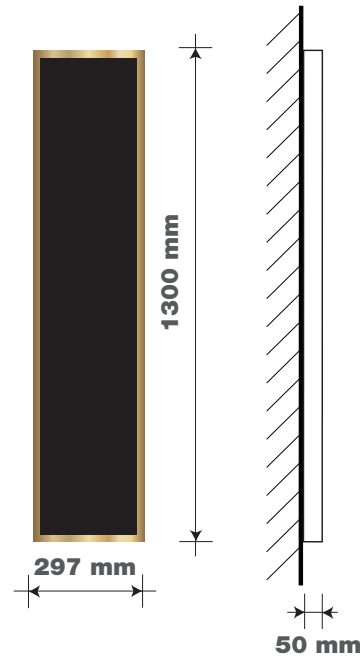

**ITEM 01A - 01C (Qty 3) TW 04B**

Fascia signs finished black. Displaying individual letters finished GK Stone. Illuminated by LED trough light.

Scale 1:50

**01A**

**01B**

**01C**

**ITEM 02A & 02B (Qty 2) TW 02A**

Double sided 3D pictorial sign & gibbet. With a double sided 'Greene King' header. 2no. spotlights. Scale 1:20

**ITEM 03A - 03D (Qty 4)**

Copper bottom fixed lanterns. Scale 1:20

**ITEM 04**

**ITEM DELETED**

**ITEM 01A - 01C ONLY**

Scale 1:50 @ A3

Scale 1:20 @ A3

**sign colours**

**typefaces**

**Housename text** DevinneOpti-Ornamented  
**secondary text** Mercury Text GI Roman

GREENE KNIG.  
**CROWN**  
43 MONMOUTH ST,  
COVENT GARDEN,  
LONDON.  
WC2 H9DD.

**122162 REV B**  
15/11/16 - JCL

**ITEM 05 (Qty 1)**  
Brass framed chalkboard.  
Scale 1:20

**ITEM 06 (Qty 1)**  
Brass framed chalkboard.  
Scale 1:20

**ITEM 07a, 07b, 07c (Qty 3)**  
Greene King etch vinyls  
to each entrance.  
Scale 1:10