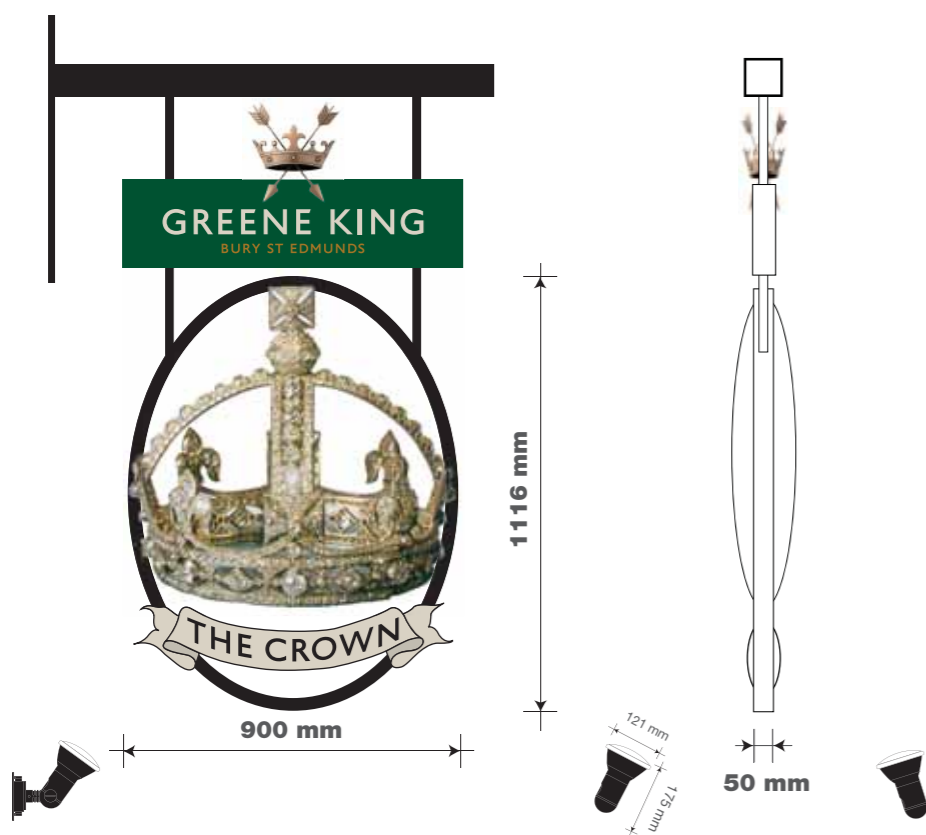

**ITEM 01A - 01C (Qty 3) TW 04B**

Fascia signs finished black. Displaying individual letters finished GK Stone. Illuminated by LED trough light.

Scale 1:50

**01A**

**01B**

**01C**

**ITEM 02A & 02B (Qty 2) TW 02A**

Double sided 3D pictorial sign & gibbet. With a double sided 'Greene King' header. 2no. spotlights. Scale 1:20

**ITEM 03A - 03D (Qty 4)**

Copper bottom fixed lanterns. Scale 1:20

**ITEM 04**

**ITEM DELETED**

**ITEM 01A - 01C ONLY**

Scale 1:50 @ A3

Scale 1:20 @ A3

**sign colours**

**typefaces**

**Housename text** DevinneOpti-Ornamented  
**secondary text** Mercury Text GI Roman

GREENE KNIG.  
**CROWN**  
43 MONMOUTH ST,  
COVENT GARDEN,  
LONDON.  
WC2 H9DD.

Scale 1:20 @ A3

GREENE KNIG.  
**CROWN**  
43 MONMOUTH ST,  
COVENT GARDEN,  
LONDON.  
WC2 H9DD.

**122162 REV B**  
15/11/16 - JCL

GREENE KNIG.  
**CROWN**  
43 MONMOUTH ST,  
COVENT GARDEN,  
LONDON.  
WC2 H9DD.