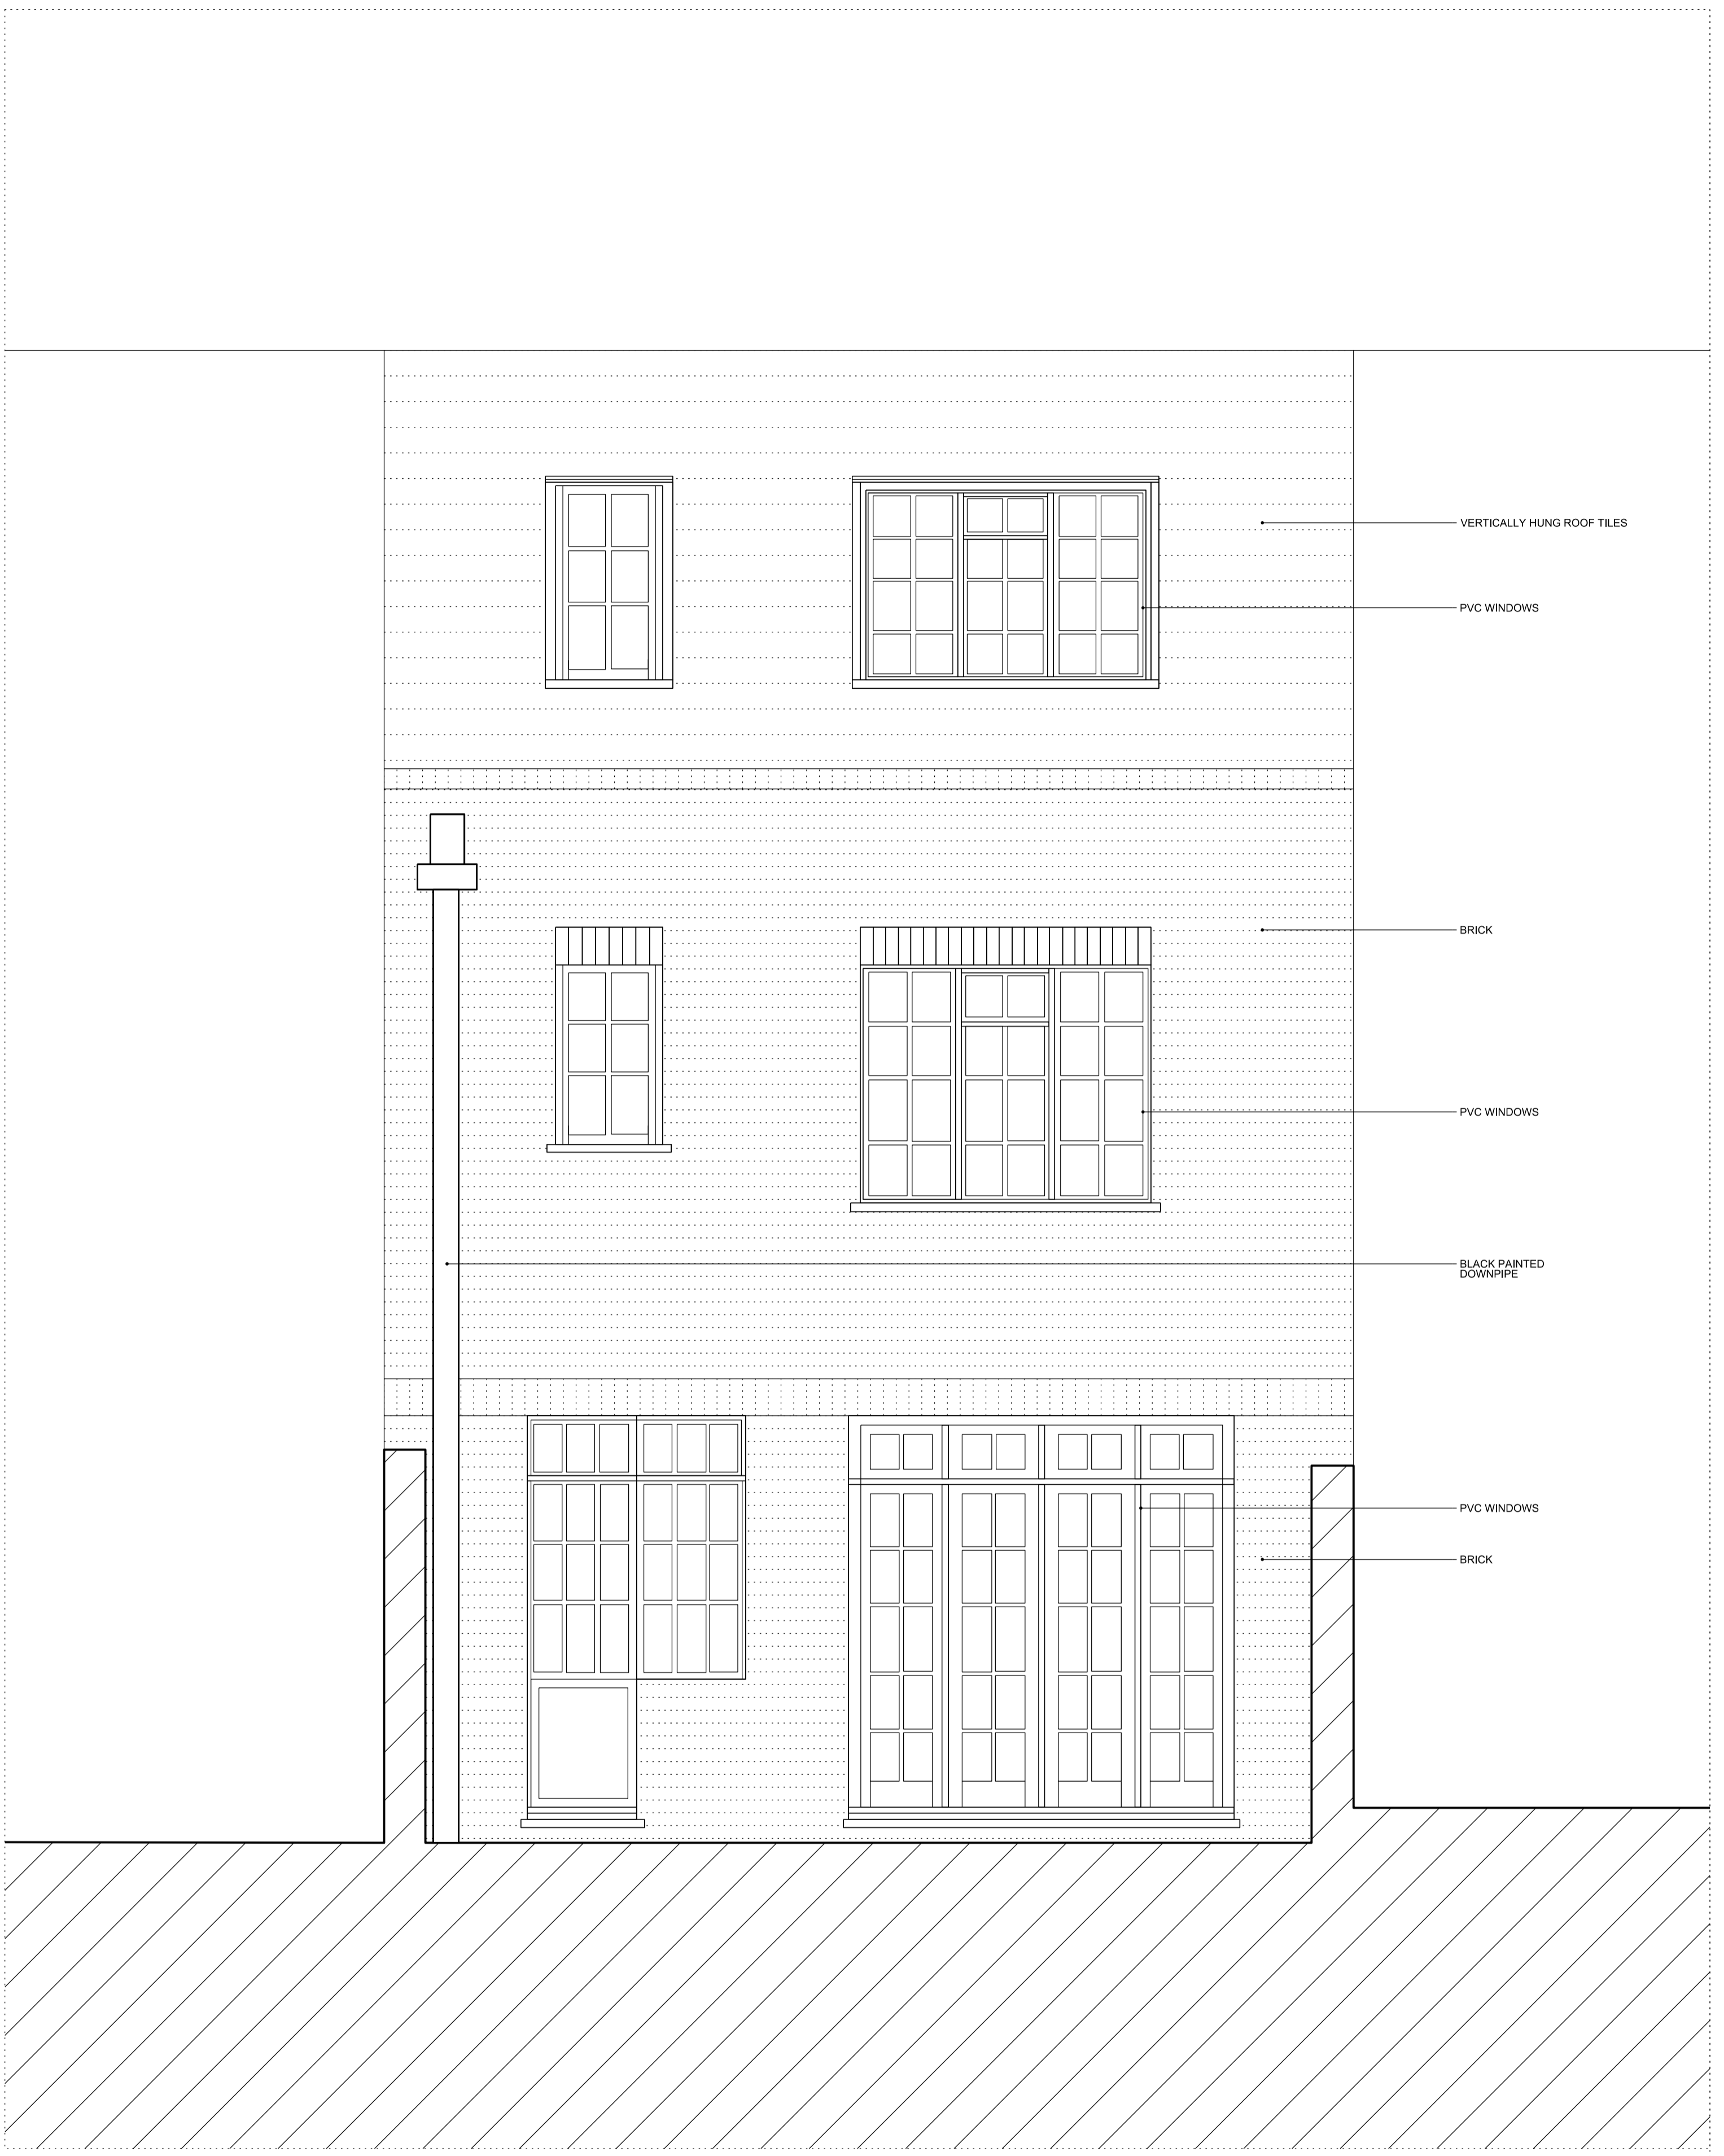

VERTICALLY HUNG ROOF TILES

PVC WINDOWS

BRICK

BLACK PAINTED IRON RAILINGS

BRICK

PVC DOOR

VERTICALLY HUNG ROOF TILES

PVC WINDOWS

BRICK

PVC WINDOWS

BLACK PAINTED DOWNPIPE

PVC WINDOWS

BRICK

<p>NOTES</p> <p>DO NOT SCALE ALL DIMENSIONS TO BE CHECKED ON SITE</p>	<p>A NOTES UPDATED</p> <p>11.10.2016</p> <p>Date</p>	<p>Unit 1.33 75 Whitechapel Road London E1 1DU London@pawlikwiedmer.com Registered in England & Wales No: 8155464 Registered Office: 27 Number Street, W11 3SL, UK</p>	<p>Scale 1:25/50 @ A1/A3</p>	<p>HOUSE REFURBISHMENT 42 FAIRFAX ROAD, LONDON</p>		
			<p>Date 20.09.2016</p>	<p>Title Front & Rear Elevations Existing</p>		
			<p>Drawn AVF</p>			
			<p>Status PLANNING</p>			
			<p>Authorised NP</p>	<p>Proj No 16517</p>	<p>Drw No EX_300</p>	<p>Rev A</p>