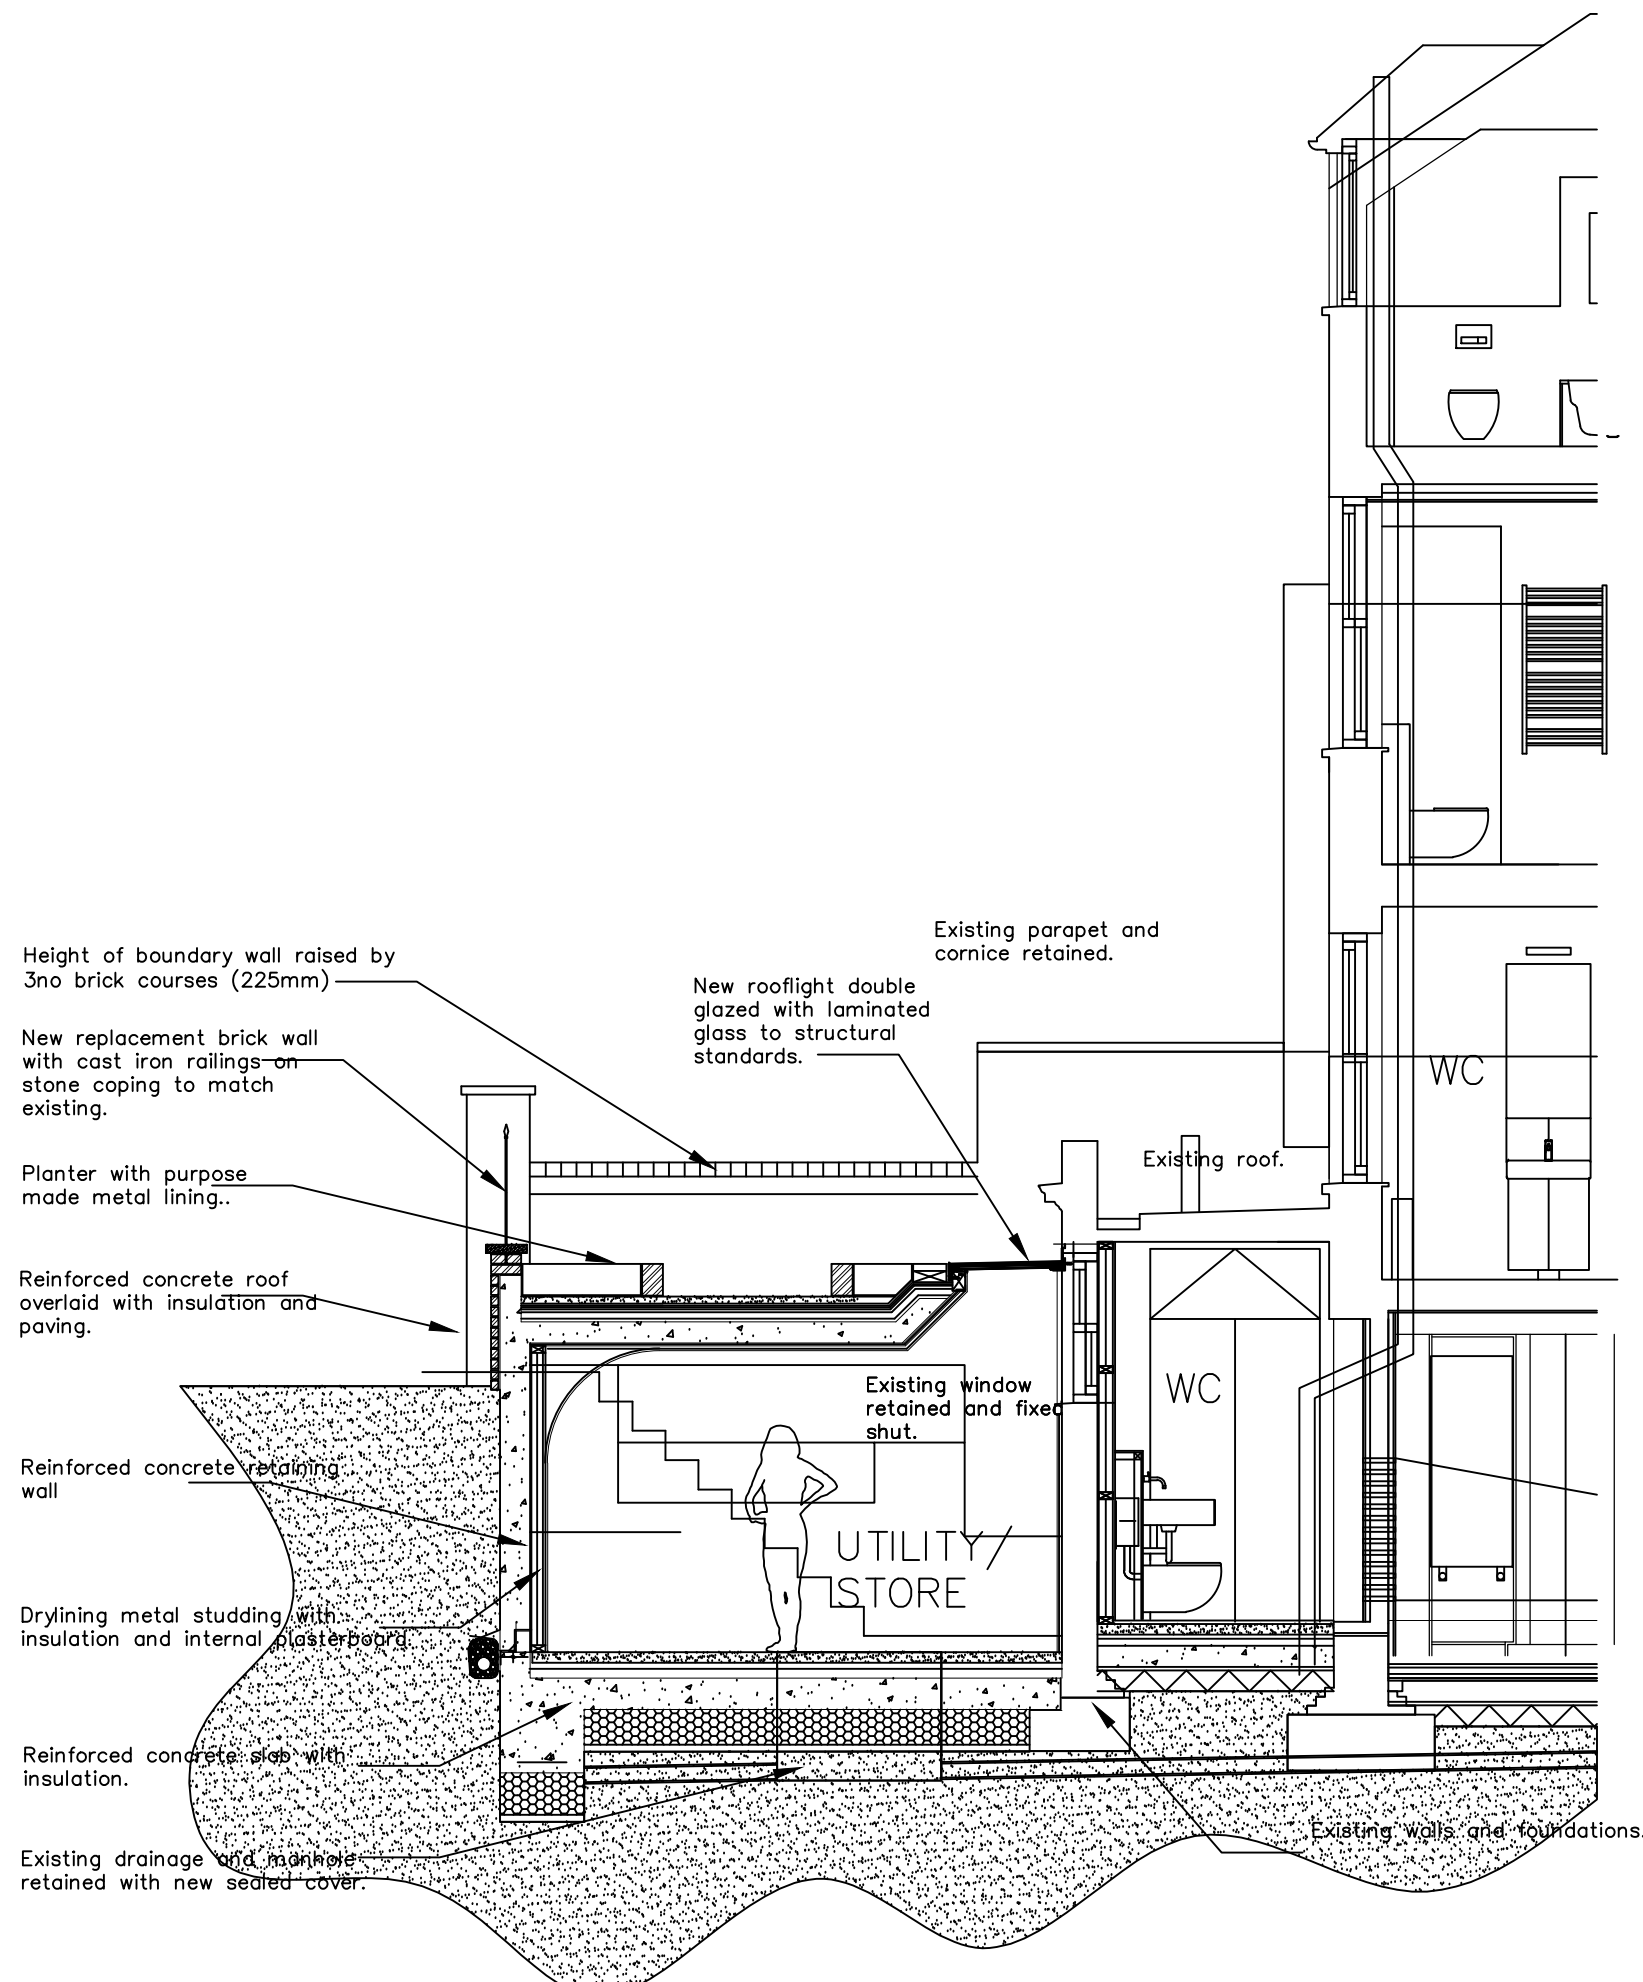

PLANNING

GHK ARCHITECTS

Architects · Designers · Historic Building Specialists

Gilmore Hankey Kirke Limited ©
Heckfield Place, 530 Fulham Road, London SW6 5NR
Tel: +44 (0)20 7471 8000

Email: mail@ghkarchitects.co.uk
Web: http://www.ghkarchitects.co.uk

Client
Mr and Mrs Sinclair

Project Name
36 Downshire Hill
Proposed Lower Ground Alterations
Drawing
Proposed Section D- D;-

Scale
1:50 @ A3

Drawn by
GH/MOF
Checked by
MOF
11 August 2016

Project No.	Drawing No	Revision
HK 2227	02.106P	-