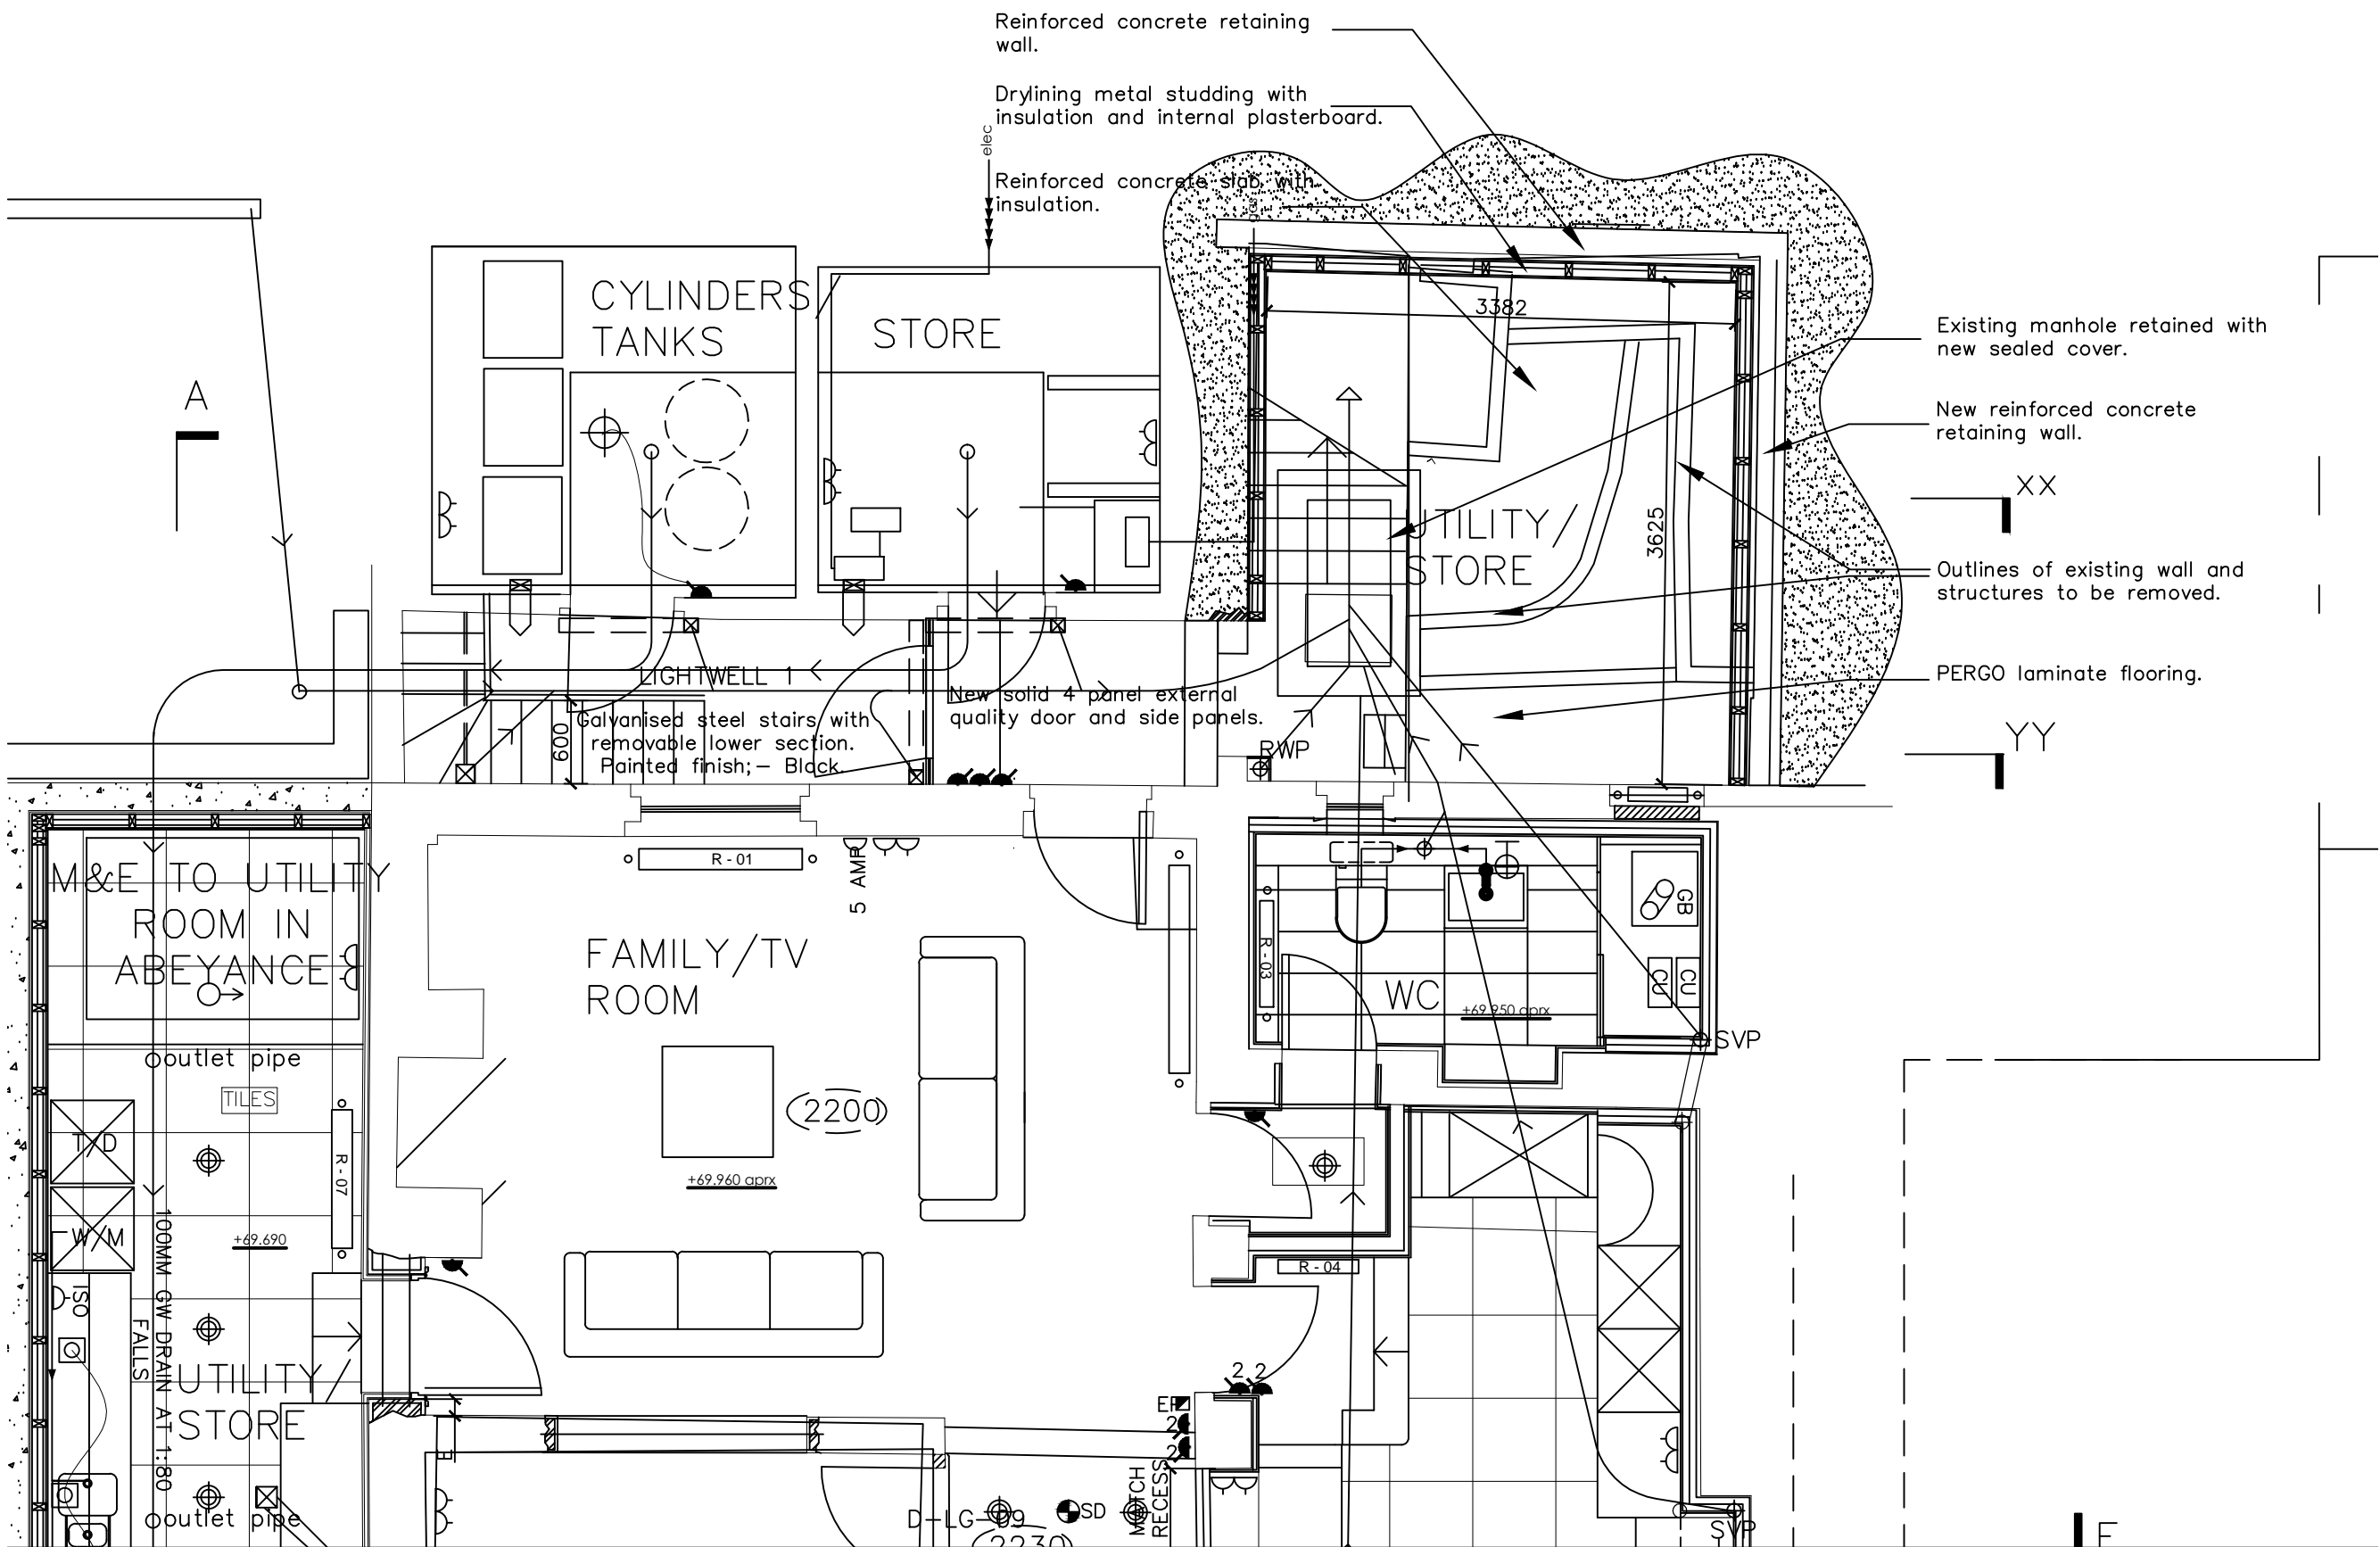

PLANNING

GHK ARCHITECTS

Architects · Designers · Historic Building Specialists

Gilmore Hankey Kirke Limited ©
Heckfield Place, 530 Fulham Road, London SW6 5NR
Tel: +44 (0)20 7471 8000

Email: mail@ghkarchitects.co.uk
Web: http://www.ghkarchitects.co.uk

Client
Mr and Mrs Sinclair

Project Name
36 Downshire Hill
Proposed Lower Ground Alterations
Drawing
Lower Ground Level;-
Proposed Plan
Scale
1:10 @ A3

Drawn by
GH/MOF
Checked by
MOF
11 August 2016

Project No. Drawing No. Revision
HK 2227 02.101P