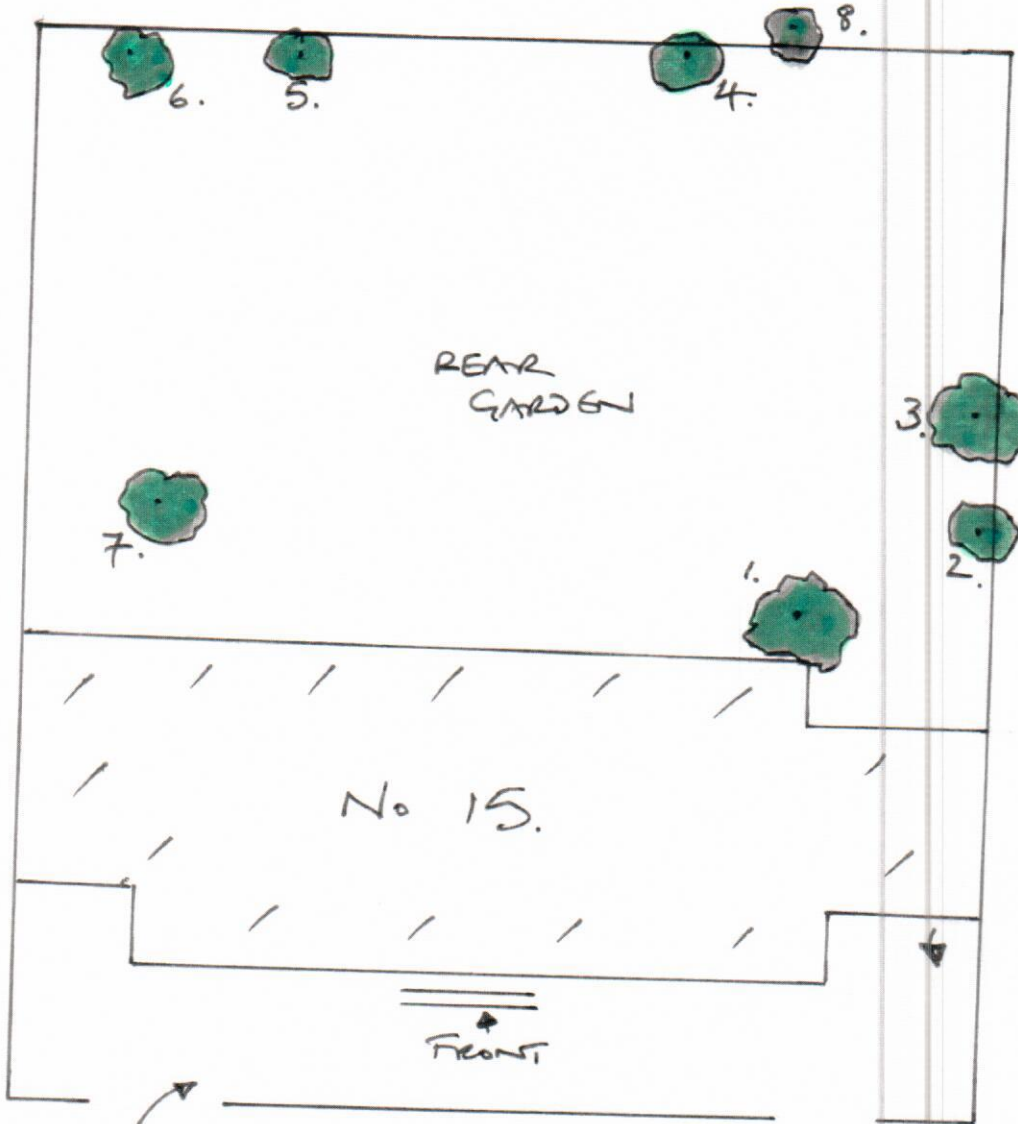

N.
↑

GREENAWAY GARDENS

<p>Site: 15 GREENAWAY GARDENS LONDON NW3 7JH</p>	<p>Scale: SKETCH PLAN Drawn: A. OCT. '16. Ref: ER/QT/1016175.</p>	 <p>TREECARE <i>(arboricultural specialists)</i></p> <p>Oak Tree House, Rosebank Works Rosebank Way, London W3 6TF Tel: 020 8993 1443 Fax: 020 8993 2828 Mobile: 07768 222 256 email: office@treecare.co.uk</p>  <p>APPROVED CONTRACTOR LICENSE No. AC109</p>
<p>Client: BOWLES & WYCH.</p>	<p>TREE LOCATION PLAN.</p>	