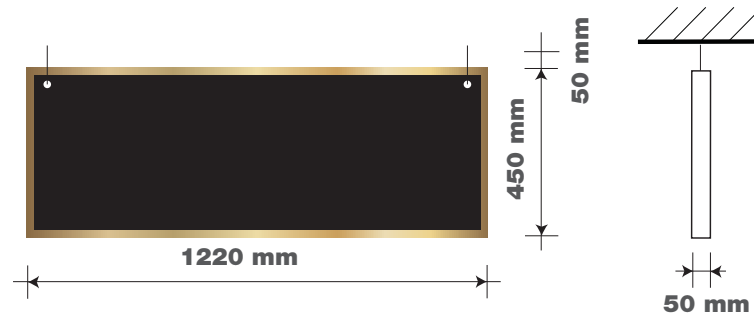

ITEM 01A - 01C (Qty 3) TW 04B

Fascia signs finished black. Displaying individual letters finished GK Stone. Illuminated by LED trough light.

Scale 1:50

01A

01B

01C

ITEM 02A & 02B (Qty 2) TW 02A

Double sided 3D pictorial sign & gibbet. With a double sided 'Greene King' header. New trough lighting. Scale 1:20

ITEM 03A - 03D (Qty 4)

Copper bottom fixed lanterns. Scale 1:20

ITEM 04

ITEM DELETED

ITEM 01A - 01C ONLY

Scale 1:50 @ A3

Scale 1:20 @ A3

sign colours

ITEM 06 (Qty 1)
Brass framed chalkboard.
Scale 1:20

ITEM 07 (Qty 1)
Suspended brass framed chalkboard over
the entrance door.
Scale 1:20

ITEM 08 (Qty 1)
Brass GK plaque engraved and
infilled with black.

ITEM 09a, 09b, 09c (Qty 3)
Greene King etch vinyls
to each entrance.
Scale 1:10

Scale 1:20 @ A3

GREENE KNIG.
CROWN
43 MONMOUTH ST,
COVENT GARDEN,
LONDON.
WC2 H9DD.

122162 REV A
08/11/16 - CLF

02A
03A 09A 01A 03B