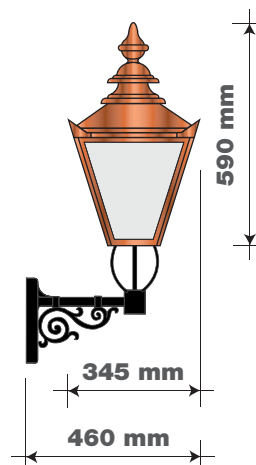

ITEM 01A - 01C (Qty 3) TW 04B

Fascia signs finished black. Displaying individual letters finished GK Stone. Illuminated by LED trough light.

Scale 1:50

01A

01B

01C

ITEM 02A & 02B (Qty 2) TW 02A

Double sided 3D pictorial sign & gibbet. With a double sided 'Greene King' header. New trough lighting. Scale 1:20

ITEM 03A - 03D (Qty 4)

Copper bottom fixed lanterns. Scale 1:20

ITEM 04

ITEM DELETED

ITEM 01A - 01C ONLY

Scale 1:50 @ A3

Scale 1:20 @ A3

sign colours

ITEM 06 (Qty 1)
Brass framed chalkboard.
Scale 1:20

ITEM 07 (Qty 1)
Suspended brass framed chalkboard over
the entrance door.
Scale 1:20

ITEM 08 (Qty 1)
Brass GK plaque engraved and
infilled with black.

ITEM 09a, 09b, 09c (Qty 3)
Greene King etch vinyls
to each entrance.
Scale 1:10

Scale 1:20 @ A3

GREENE KNIG.
CROWN
43 MONMOUTH ST,
COVENT GARDEN,
LONDON.
WC2 H9DD.

122162 REV A
08/11/16 - CLF

02A
03A 09A 01A 03B