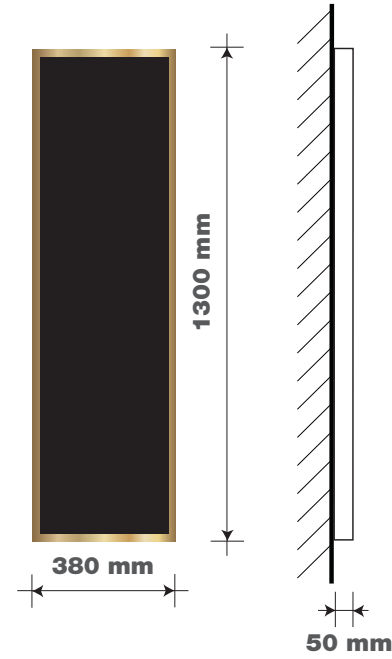

ITEM 01A - 01C (Qty 3) TW 04B

Fascia signs finished black. Displaying individual letters finished GK Stone. Illuminated by LED trough light.

Scale 1:50

01A

01B

01C

ITEM 02A & 02B (Qty 2) TW 02A

Double sided 3D pictorial sign & gibbet. With a double sided 'Greene King' header. New trough lighting. Scale 1:20

ITEM 03A - 03D (Qty 4)

Copper bottom fixed lanterns. Scale 1:20

ITEM 04

ITEM DELETED

ITEM 01A - 01C ONLY

Scale 1:50 @ A3

Scale 1:20 @ A3

sign colours

ITEM 06 (Qty 1)
Brass framed chalkboard.
Scale 1:20

ITEM 07 (Qty 1)
Suspended brass framed chalkboard over
the entrance door.
Scale 1:20

ITEM 08 (Qty 1)
Brass GK plaque engraved and
infilled with black.

ITEM 09a, 09b, 09c (Qty 3)
Greene King etch vinyls
to each entrance.
Scale 1:10

Scale 1:20 @ A3

GREENE KNIG.
CROWN
43 MONMOUTH ST,
COVENT GARDEN,
LONDON.
WC2 H9DD.

122162 REV A
08/11/16 - CLF

02A
03A 09A 01A 03B