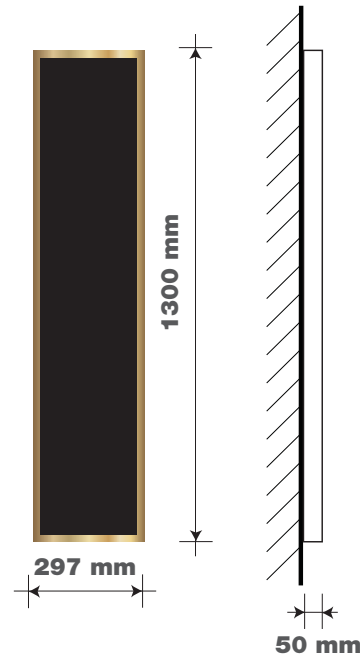

ITEM 01A - 01C (Qty 3) TW 04B

Fascia signs finished black. Displaying individual letters finished GK Stone. Illuminated by LED trough light.

Scale 1:50

01A

01B

01C

ITEM 02A & 02B (Qty 2) TW 02A

Double sided 3D pictorial sign & gibbet. With a double sided 'Greene King' header. New trough lighting. Scale 1:20

ITEM 03A - 03D (Qty 4)

Copper bottom fixed lanterns. Scale 1:20

ITEM 04

ITEM DELETED

ITEM 01A - 01C ONLY

Scale 1:50 @ A3

Scale 1:20 @ A3

sign colours

ITEM 06 (Qty 1)
Brass framed chalkboard.
Scale 1:20

ITEM 07 (Qty 1)
Suspended brass framed chalkboard over
the entrance door.
Scale 1:20

ITEM 08 (Qty 1)
Brass GK plaque engraved and
infilled with black.

ITEM 09a, 09b, 09c (Qty 3)
Greene King etch vinyls
to each entrance.
Scale 1:10

Scale 1:20 @ A3

GREENE KNIG.
CROWN
43 MONMOUTH ST,
COVENT GARDEN,
LONDON.
WC2 H9DD.

122162 REV A
08/11/16 - CLF

02A
03A 09A 01A 03B