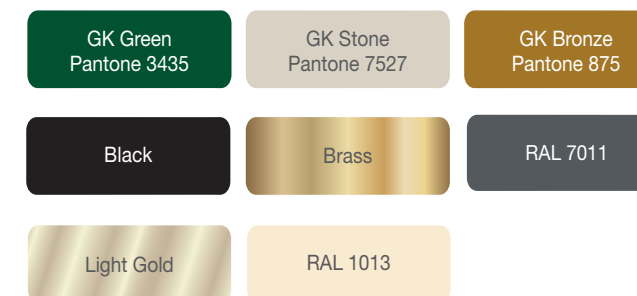

ITEM 01A - 01C (Qty 3) TW 04B

Fascia signs finished black. Displaying individual letters finished GK Stone. Illuminated by LED trough light.

Scale 1:50

01A

01B

01C

ITEM 02A & 02B (Qty 2) TW 02A

Double sided 3D pictorial sign & gibbet. With a double sided 'Greene King' header. New trough lighting. Scale 1:20

ITEM 03A - 03D (Qty 4)

Copper bottom fixed lanterns. Scale 1:20

ITEM 04

ITEM DELETED

ITEM 01A - 01C ONLY

Scale 1:50 @ A3

Scale 1:20 @ A3

sign colours

typefaces

House name text DevinneOpti-Ornamented
secondary text Mercury Text GI Roman

GREENE KNIG.
CROWN
43 MONMOUTH ST,
COVENT GARDEN,
LONDON.
WC2 H9DD.

122162 REV A
08/11/16 - CLF

ITEM 05 (Qty 1)
Brass framed chalkboard.
Scale 1:20

ITEM 06 (Qty 1)
Brass framed chalkboard.
Scale 1:20

ITEM 07 (Qty 1)
Suspended brass framed chalkboard over
the entrance door.
Scale 1:20

ITEM 08 (Qty 1)
Brass GK plaque engraved and
infilled with black.