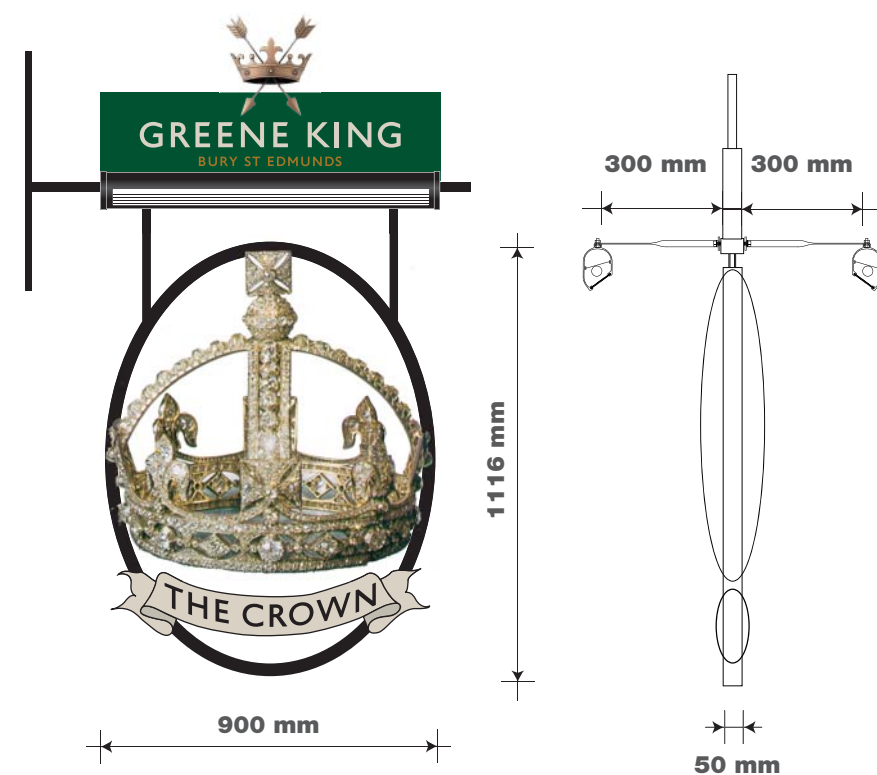

ITEM 01A - 01C (Qty 3) TW 04B

Fascia signs finished black. Displaying individual letters finished GK Stone. Illuminated by LED trough light.

Scale 1:50

01A

01B

01C

ITEM 02A & 02B (Qty 2) TW 02A

Double sided 3D pictorial sign & gibbet. With a double sided 'Greene King' header. New trough lighting. Scale 1:20

ITEM 03A - 03D (Qty 4)

Copper bottom fixed lanterns. Scale 1:20

ITEM 04

ITEM DELETED

ITEM 01A - 01C ONLY

Scale 1:50 @ A3

Scale 1:20 @ A3

sign colours

typefaces

House name text DevinneOpti-Ornamented
secondary text Mercury Text GI Roman

GREENE KNIG.
CROWN
43 MONMOUTH ST,
COVENT GARDEN,
LONDON.
WC2 H9DD.

122162 REV A
08/11/16 - CLF

ITEM 05 (Qty 1)
Brass framed chalkboard.
Scale 1:20

ITEM 09a, 09b, 09c (Qty 3)
Greene King etch vinyls
to each entrance.
Scale 1:10

Scale 1:20 @ A3

GREENE KNIG.
CROWN
43 MONMOUTH ST,
COVENT GARDEN,
LONDON.
WC2 H9DD.

122162 REV A
08/11/16 - CLF

02A
03A 09A 01A 03B