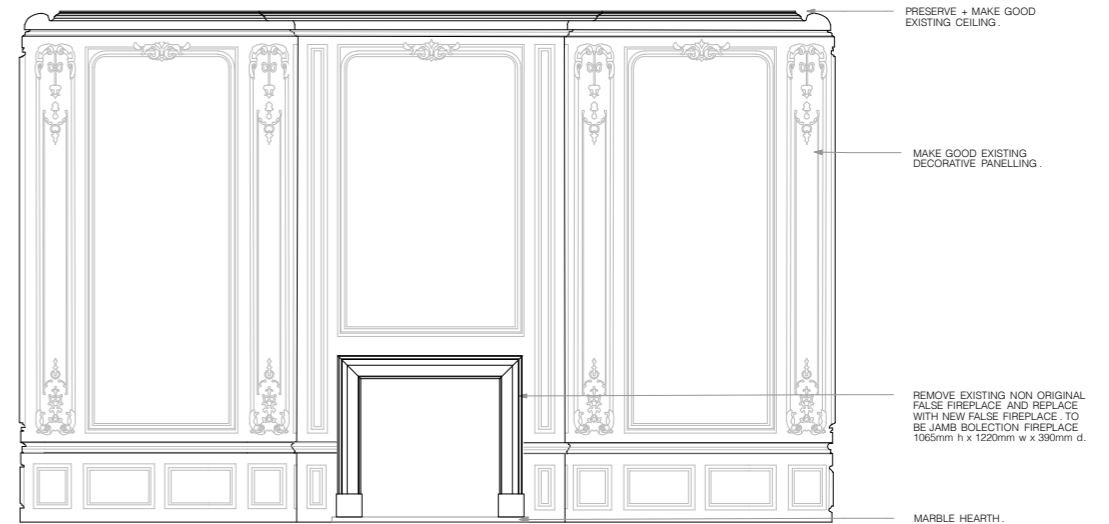

MASTER BEDROOM
ELEVATION 02