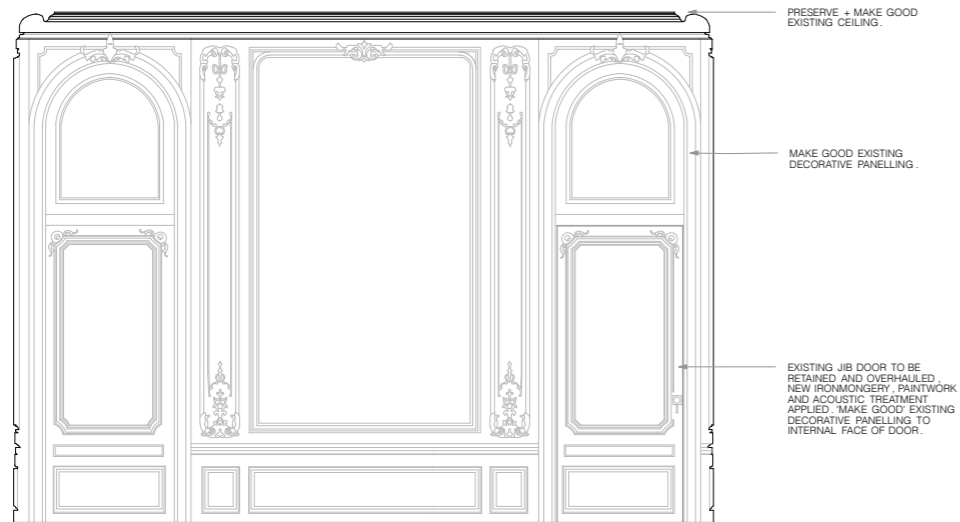

MASTER BEDROOM
ELEVATION 03