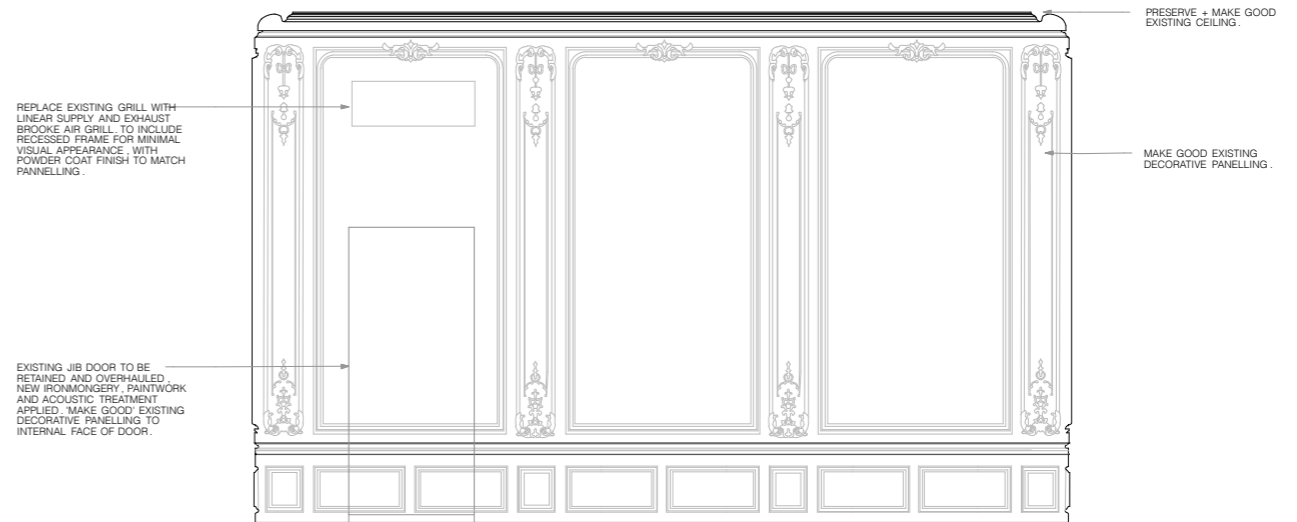

MASTER BEDROOM
ELEVATION 04