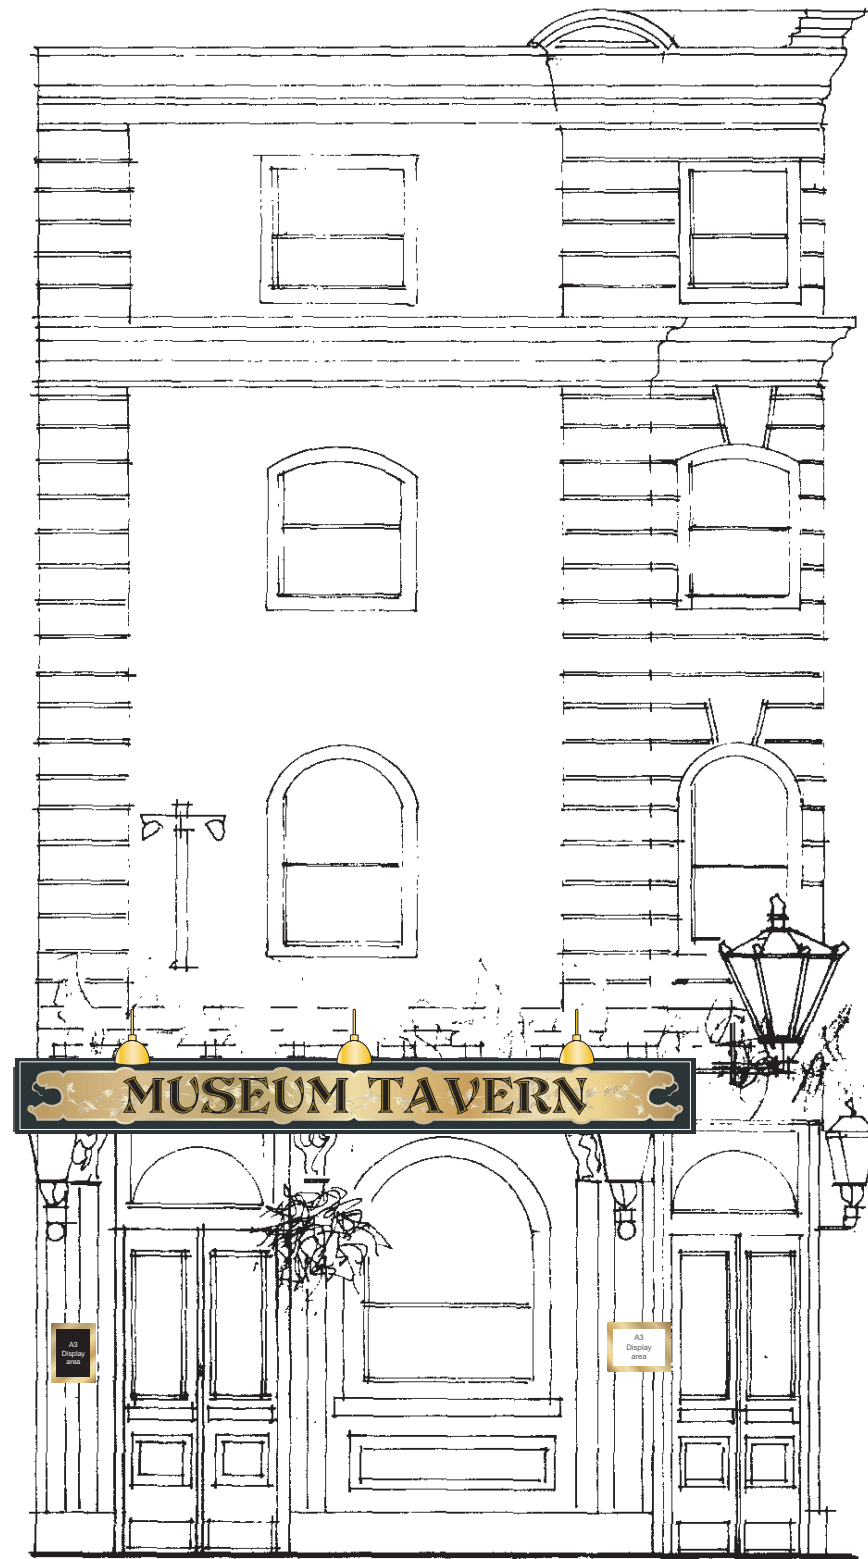

Brass framed history board
Scale 1:20

GREENE KING.
MUSEUM TAVERN
49 GREAT RUSSEL ST
BLOOMSBURY
LONDON
WC1B 3BA

122334 REV B
09/11/16 - CLF

EXISTING FRONT ELEVATION

Scale 1:50 @ A3

GREENE KING.
MUSEUM TAVERN
49 GREAT RUSSEL ST
BLOOMSBURY
LONDON
WC1B 3BA

122334 REV B
09/11/16 - CLF

EXISTING SIDE ELEVATION -

Scale 1:50 @ A3

GREENE KING.
MUSEUM TAVERN
49 GREAT RUSSEL ST
BLOOMSBURY
LONDON
WC1B 3BA

122334 REV B
09/11/16 - CLF

PROPOSED FRONT ELEVATION

Scale 1:50 @ A3

GREENE KING.
MUSEUM TAVERN
49 GREAT RUSSEL ST
BLOOMSBURY
LONDON
WC1B 3BA

122334 REV B
09/11/16 - CLF

PROPOSED SIDE ELEVATION .

Scale 1:50 @ A3

GREENE KING.
MUSEUM TAVERN
49 GREAT RUSSEL ST
BLOOMSBURY
LONDON
WC1B 3BA