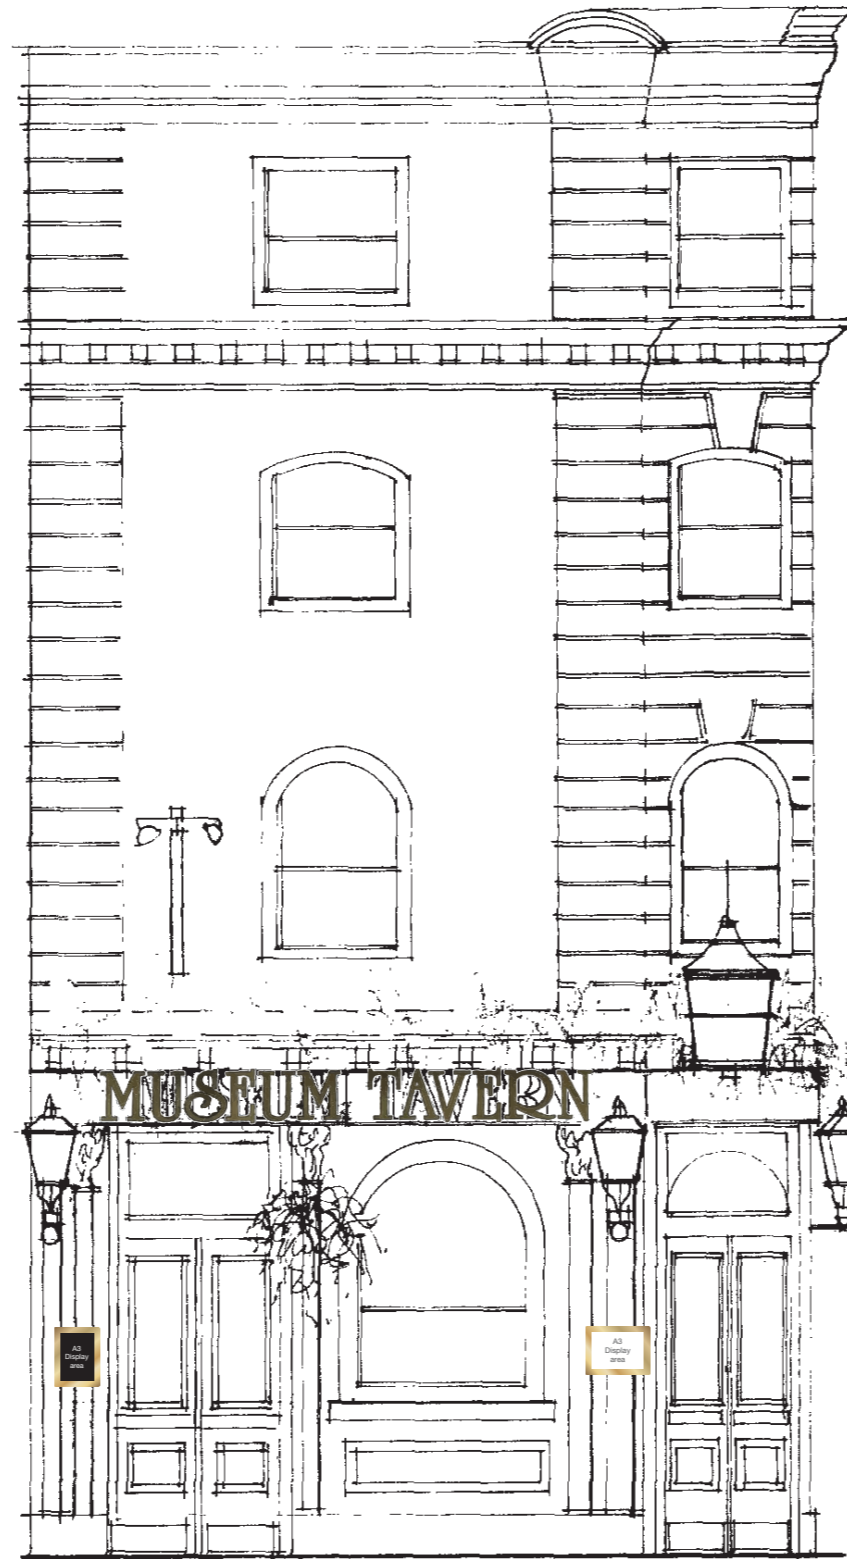

GREENE KING.
MUSEUM TAVERN
49 GREAT RUSSEL ST
BLOOMSBURY
LONDON
WC1B 3BA

122334 REV B
09/11/16 - CLF

ashleighsigns.co.uk

ITEM 07 (Qty 1)

Brass GK plaque engraved and
inlaid with black.
Scale 1:10

ITEM 08 (Qty 1)

Brass framed history board
Scale 1:20

GREENE KING.
MUSEUM TAVERN
49 GREAT RUSSEL ST
BLOOMSBURY
LONDON
WC1B 3BA

122334 REV B
09/11/16 - CLF

EXISTING FRONT ELEVATION

Scale 1:50 @ A3

GREENE KING.
MUSEUM TAVERN
49 GREAT RUSSEL ST
BLOOMSBURY
LONDON
WC1B 3BA

122334 REV B
09/11/16 - CLF

EXISTING SIDE ELEVATION -

Scale 1:50 @ A3

GREENE KING.
MUSEUM TAVERN
49 GREAT RUSSEL ST
BLOOMSBURY
LONDON
WC1B 3BA

122334 REV B
09/11/16 - CLF

PROPOSED FRONT ELEVATION

Scale 1:50 @ A3

GREENE KING.
MUSEUM TAVERN
49 GREAT RUSSEL ST
BLOOMSBURY
LONDON
WC1B 3BA

122334 REV B
09/11/16 - CLF

PROPOSED SIDE ELEVATION .

Scale 1:50 @ A3

GREENE KING.
MUSEUM TAVERN
49 GREAT RUSSEL ST
BLOOMSBURY
LONDON
WC1B 3BA