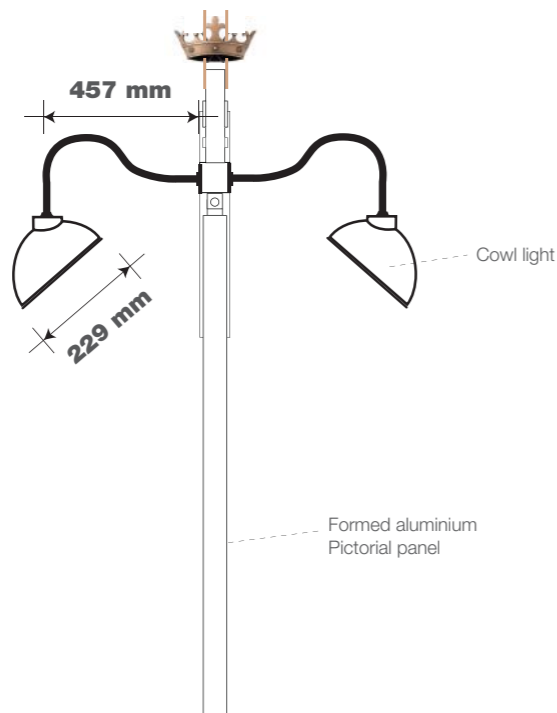

ITEM 01 (Qty 1)
New pictorial sign retaining existing image to existing bracketwork with new Greene King header unit, and new brass cowl light illumination.
Scale 1:20

ITEM 04A (Qty 1)
Brass A3 chalkboard to replace existing.
Scale 1:20

ITEM 04B (Qty 1)
Brass A3 chalkboard to replace existing.
Scale 1:20

ITEM 05A (Qty 1)
Brass A3 Display area back lit (LED) menu case.
Scale 1:20

ITEM 05A (Qty 1)
Brass A3 Display area back lit (LED) menu case.
Scale 1:20

ITEM 06 (Qty 1)
New vinyl to glass panel above doors.
Scale 1:20

ITEM 02 (Qty 1)
New fascia sign illuminated by three brass cowl lights.
Scale 1:20

ITEM 03 (Qty 1)
New fascia sign illuminated by three brass cowl lights.
Scale 1:20