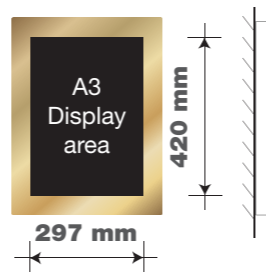

ITEM 01 (Qty 1)
New pictorial sign retaining existing image to existing bracketwork with new Greene King header unit, and new brass cowl light illumination.
Scale 1:20

ITEM 04A (Qty 1)
Brass A3 chalkboard to replace existing.
Scale 1:20

ITEM 04B (Qty 1)
Brass A3 chalkboard to replace existing.
Scale 1:20

ITEM 05A (Qty 1)
Brass A3 Display area back lit (LED) menu case.
Scale 1:20

ITEM 05A (Qty 1)
Brass A3 Display area back lit (LED) menu case.
Scale 1:20