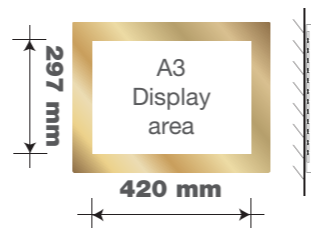

ITEM 01 (Qty 1)
New pictorial sign retaining existing image to existing bracketwork with new Greene King header unit, and new brass cowl light illumination.
Scale 1:20

ITEM 04A (Qty 1)
Brass A3 chalkboard to replace existing.
Scale 1:20

ITEM 04B (Qty 1)
Brass A3 chalkboard to replace existing.
Scale 1:20

ITEM 05A (Qty 1)
Brass A3 Display area back lit (LED) menu case.
Scale 1:20

ITEM 05A (Qty 1)
Brass A3 Display area back lit (LED) menu case.
Scale 1:20