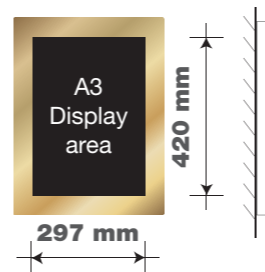

ITEM 01 (Qty 1)
New pictorial sign retaining existing image to existing bracketwork with new Greene King header unit, and new brass cowl light illumination.
Scale 1:20

ITEM 04A (Qty 1)
Brass A3 chalkboard to replace existing.
Scale 1:20

ITEM 04B (Qty 1)
Brass A3 chalkboard to replace existing.
Scale 1:20

ITEM 05A (Qty 1)
Brass A3 Display area back lit (LED) menu case.
Scale 1:20

ITEM 05A (Qty 1)
Brass A3 Display area back lit (LED) menu case.
Scale 1:20