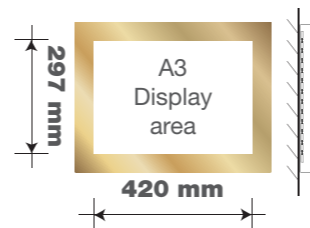

ITEM 01 (Qty 1)
New pictorial sign retaining existing image to existing bracketwork with new Greene King header unit, and new brass cowl light illumination.
Scale 1:20

ITEM 04A (Qty 1)
Brass A3 chalkboard to replace existing.
Scale 1:20

ITEM 04B (Qty 1)
Brass A3 chalkboard to replace existing.
Scale 1:20

ITEM 05A (Qty 1)
Brass A3 Display area back lit (LED) menu case.
Scale 1:20

ITEM 05A (Qty 1)
Brass A3 Display area back lit (LED) menu case.
Scale 1:20