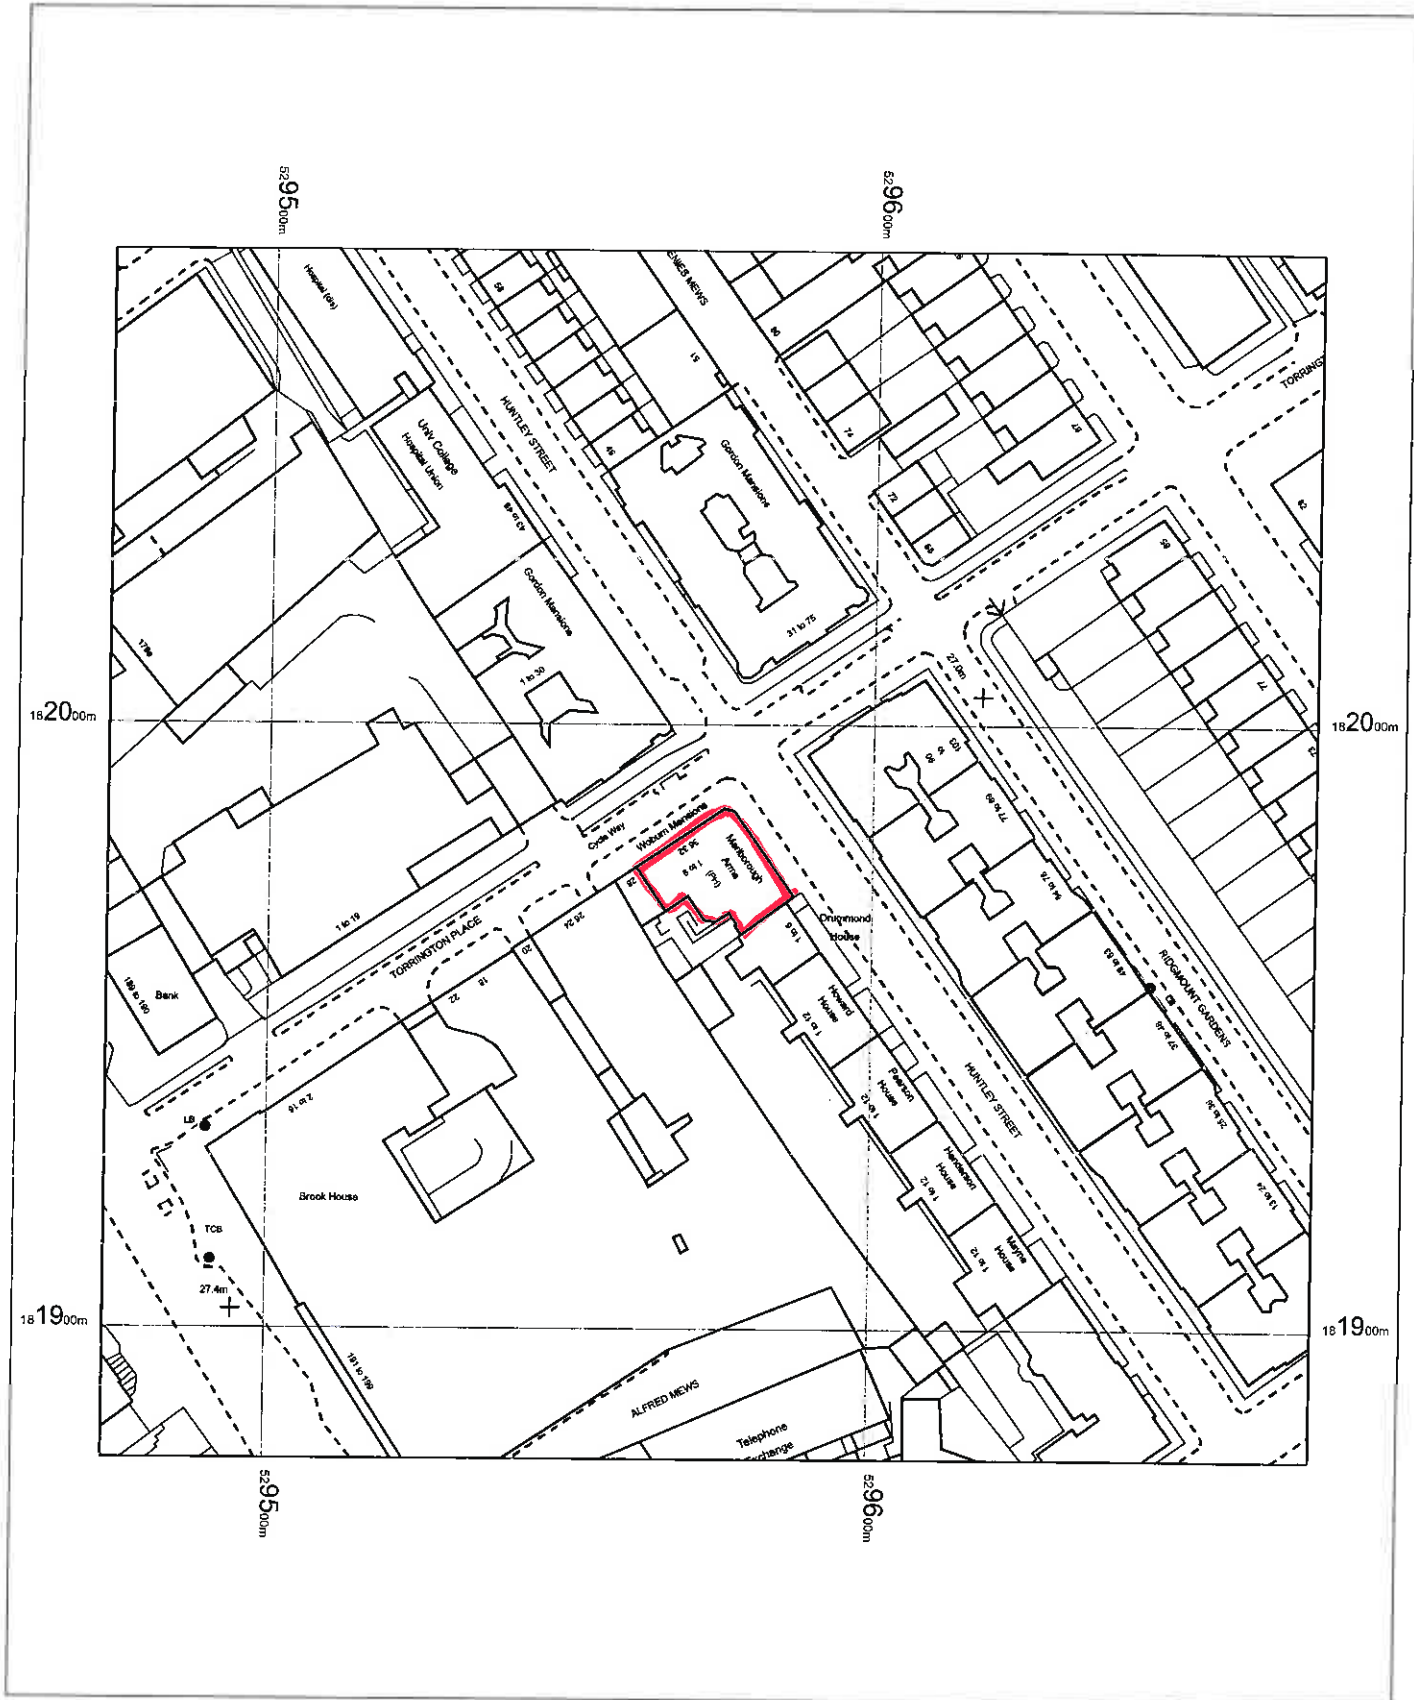

Marlbro Arms London WC1E 7HJ

OS MasterMap 1250/2500/10000 scale
24 October 2016, ID: CM-00570444
www.centremapslive.co.uk
1:1250 scale print at A4, Centre: 529573 E, 181978 N
©Crown Copyright and database rights 2016 OS
100019980