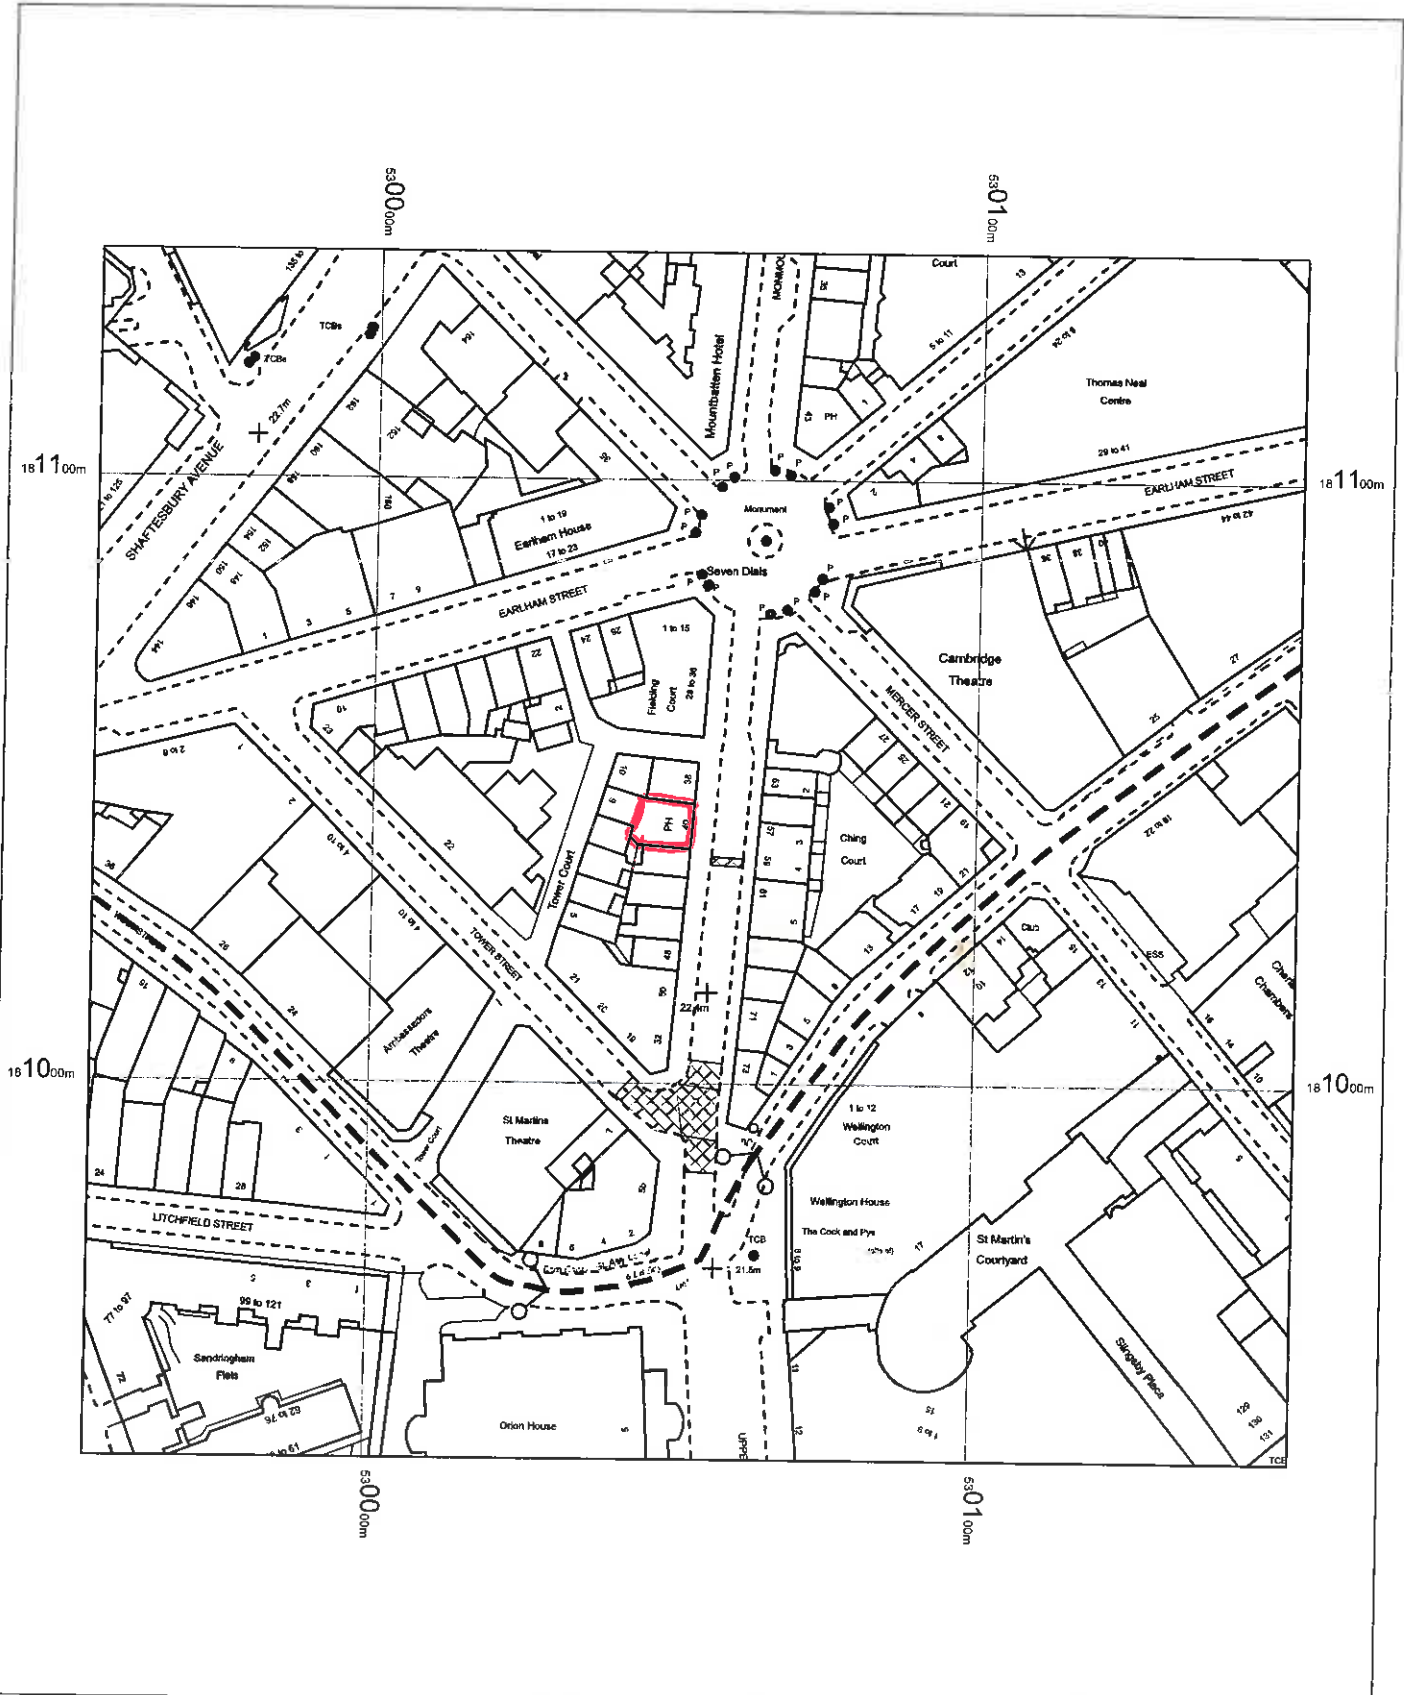

Two Brewers London WC2H 9EP

OS MasterMap 1250/2500/10000 scale
 24 October 2016, ID: CM-00570428
www.centremapslive.co.uk
 1:1250 scale print at A4, Centre: 530054 E, 181038 N
 ©Crown Copyright and database rights 2016 OS
 100019980