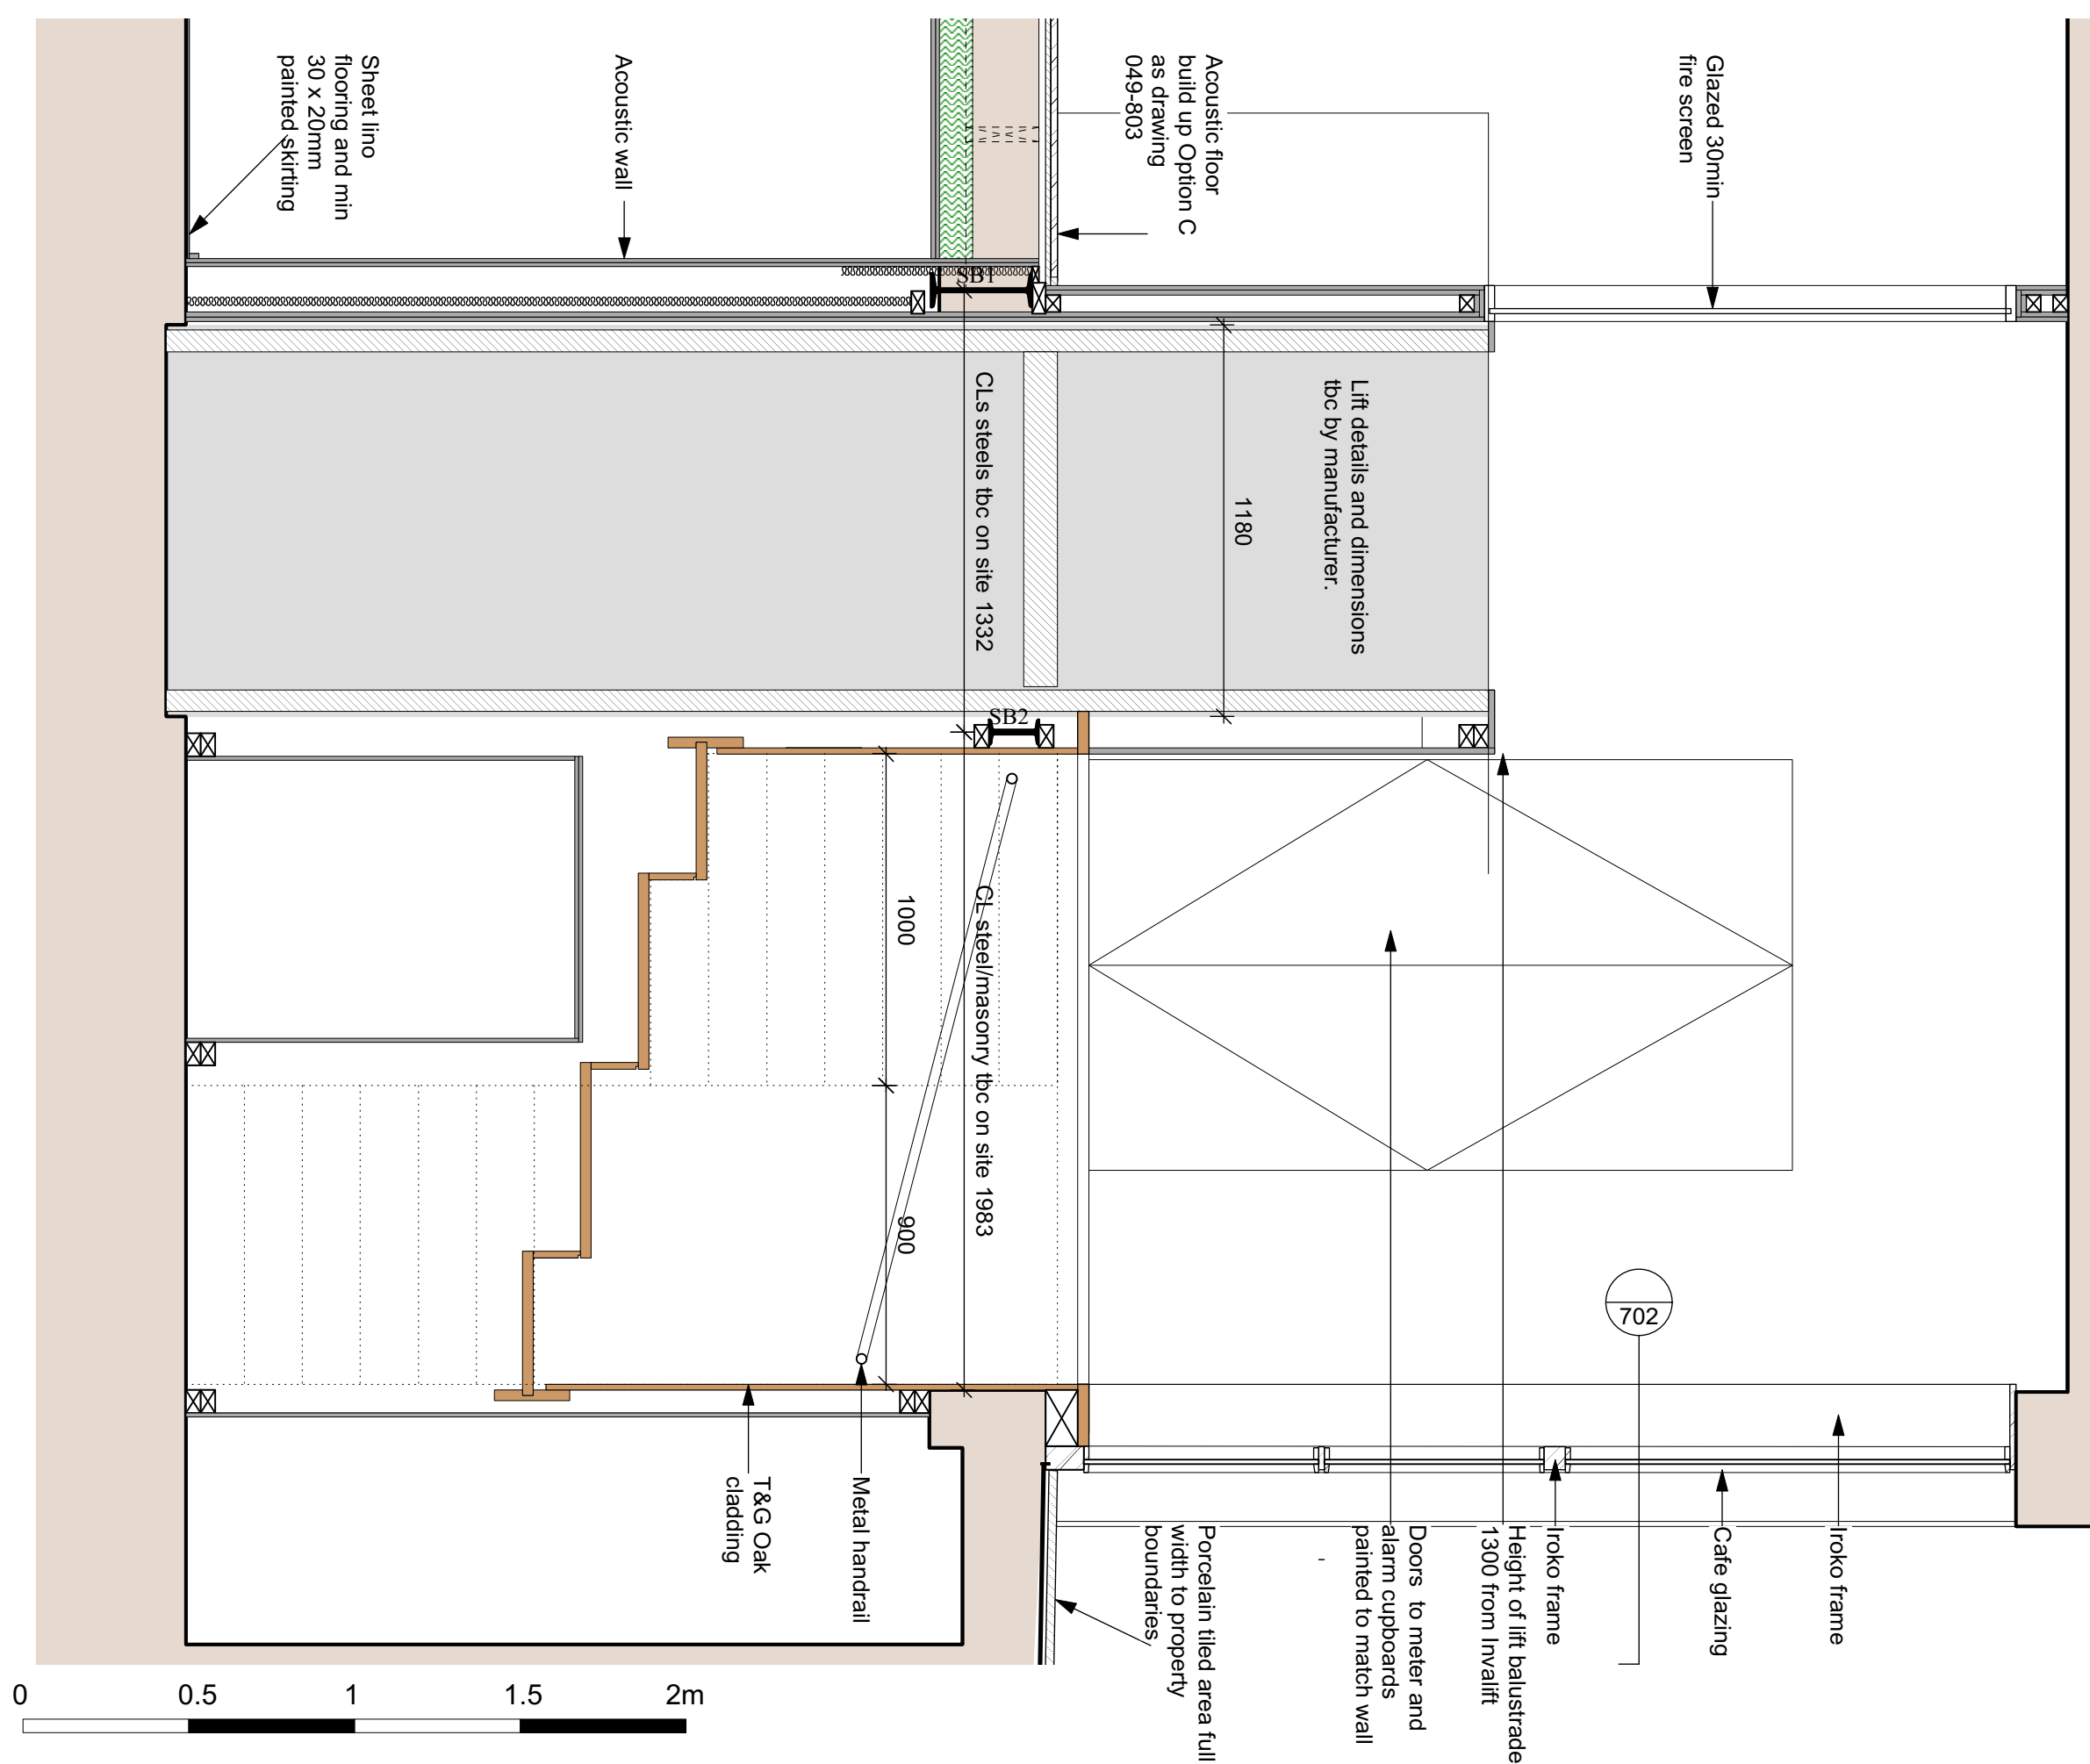

Notes:

Refer to SE drawings
25396-010 to 060

Poetry Society Offices and Poetry Café - Section CC

Existing

Mills Power

POETRY SOCIETY

049-714

ASSEMBLY

1:20@ A3

www.millspower.com

10 Aumonier Mews London N2 9FA

07734 591972

REVISIONS:
A 17.10.16 ISSUED FOR AGREEMENT OF JOINERY DETAILS TO CAFE WINDOW
B 01.11.16 ISSUED FOR PLANNING APPLICATION

NOTES:
DO NOT SCALE FROM THIS DRAWING
ALL DIMENSIONS TO BE VERIFIED ON SITE