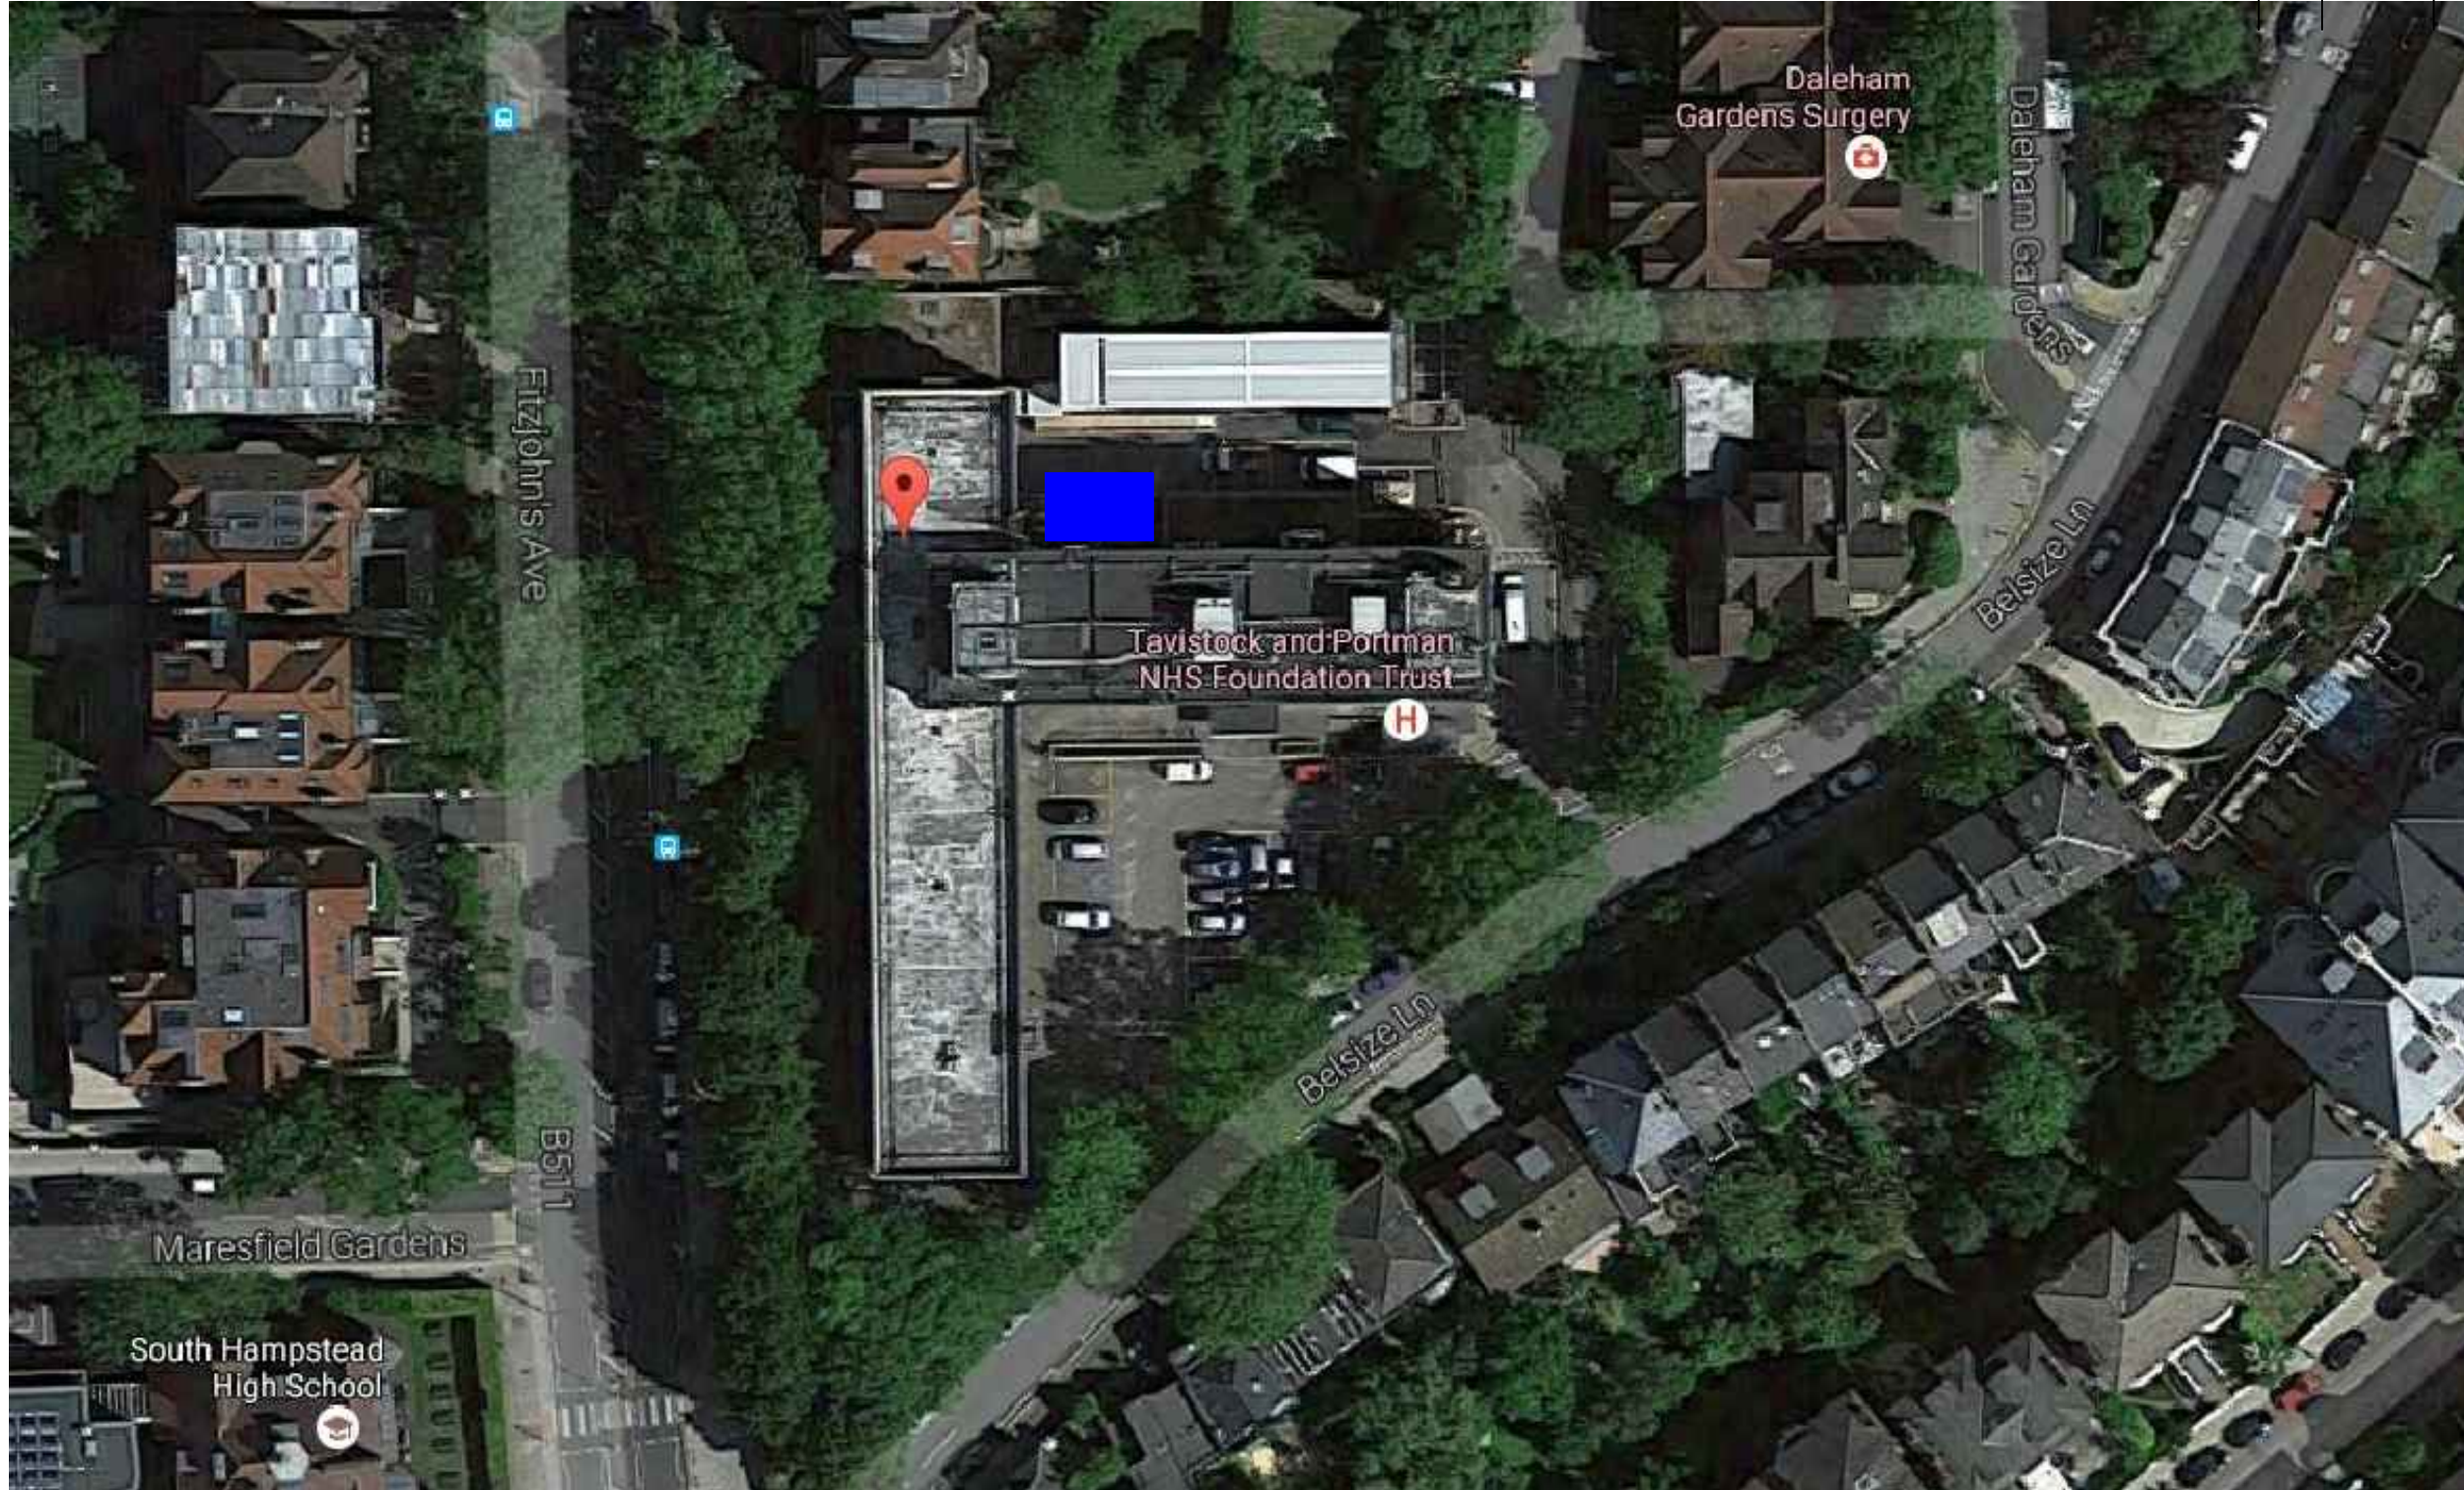

Rev	Rev Date	Revision Description	Drawn/Checked	Purpose of Issue

■ New temporary event space building

The Shed Aerial Photo	16037 JOB NUMBER	(09)SK4 DRAWING NUMBER	/ REV
Tavistock + Portman NHS FT Oasis Event Space	Oct 2016 DATE	1:1250@A3 SCALE	