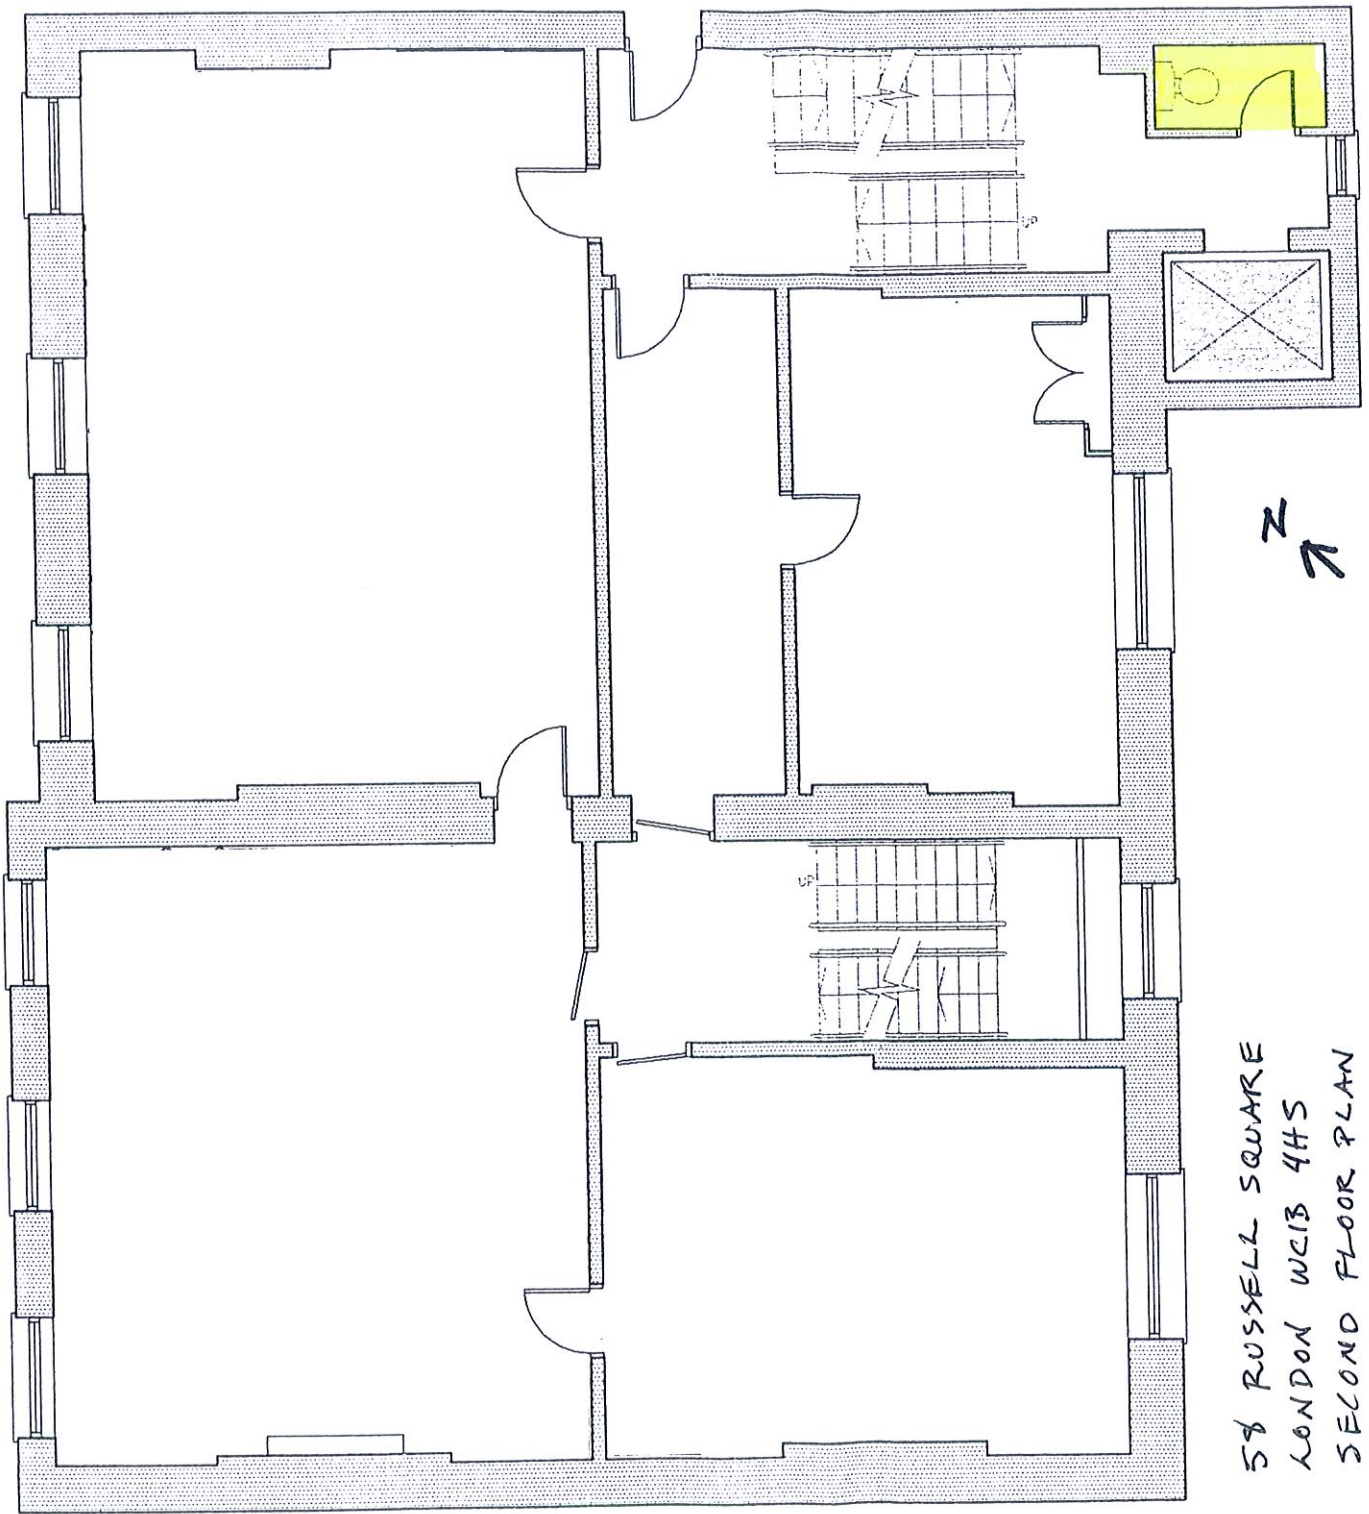

N ↙

58 RUSSELL SQUARE
 LONDON WC1B 4HS
 LOWER GROUND FLOOR PLAN
 TOILETS HIGHLIGHTED

N ↙

58 RUSSEL SQUARE
LONDON WC1B 4HS
GROUND FLOOR PLAN
TOILETS HIGHLIGHTED

58 RUSSELL SQUARE
LONDON WC1B 4HS
FIRST FLOOR PLAN
TOILET HIGHLIGHTED

58 RUSSELL SQUARE
LONDON WC1B 4HS
SECOND FLOOR PLAN
TOILET HIGHLIGHTED

58 RUSSELL SQUARE
LONDON WC1B 4HS
THIRD FLOOR PLAN
TOILET HIGHLIGHTED

57 RUSSELL SQUARE
LONDON WC1B 4HS
FOURTH FLOOR PLAN
TOILET HIGHLIGHTED