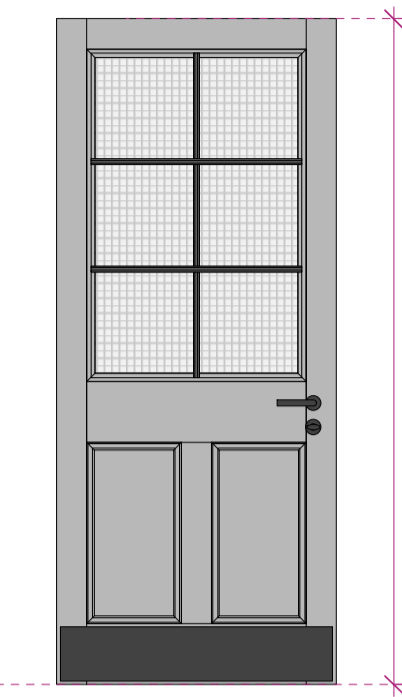

TYPE 3

-ACCESS TO STAFF FACILITIES CORE
3D03, 4D03, 5D03
926mm (W) x 2200 (H) x 44mm (D)