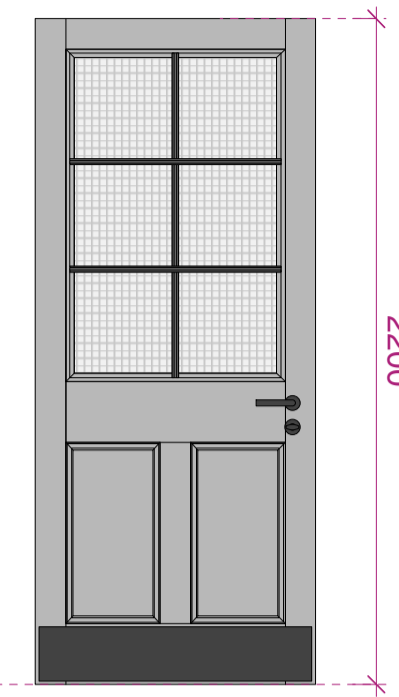

TYPE 1 / 1A / 1B

-ACCESS TO STAIR CORES - Type 1
3D01, 3D15, 4D01, 4D15, 5D01, 5D15
 926mm (W) x 2200 (H) x 54mm (D)

-ACCESS TO CYCLE STORE - Type 1A
GD04, GD06, GD11
 926mm (W) x 2090 (H) x 54mm (D)

-MEZZANINE FIRE EXIT - Type 1B
MD03
 826mm (W) x 2200 (H) x 54mm (D)

TYPE 2

-ACCESS TO OFFICES
3D02, 4D02, 5D02
 926mm (W) x 2200 (H) x 54mm (D)

FD60
 Strebord Chipboard Core 54mm.
 Lipped 4 edges 8mm Sapele.
 Paper Veneered & Painted Dulux Trade Satinwood **50GY 53/017**.
 6 panels glazed 6mm Georgian Wired glass.
 Sapele bolection glazing beads.
 Intumescent seals to door edges.