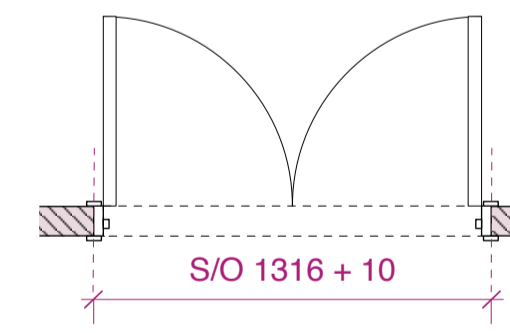

Door handing see relevant floor plans.

TYPE 6

-CLEANER ROOM CYCLE STOOR
GD-07
 2 x 626mm (W) x 2040 (H) x 44mm (D)

-CLEANER ROOM OFFICIES' CORE
3D-08, 4D-08, 5D-08
 2 x 500mm (W) x 2040 (H) x 44mm (D)

Strebord Chipboard Core 44mm.
 Lipped 4 edges 8mm Sapele.
 Door frame thickness to suit wall construction