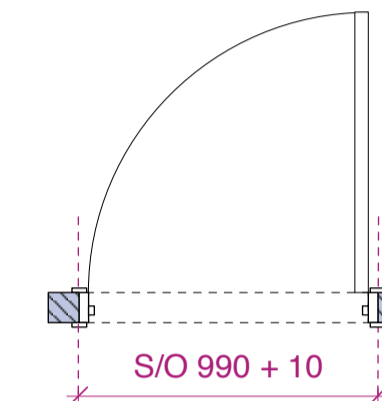

FD30
Strebord Chipboard Core 44mm.
Lipped 4 edges 8mm Sapele.
Paper Veneered & Painted Dulux Trade Satinwood **50GY 53/017**.
6 panels glazed 6mm Georgian Wired glass.
Sapele bolection glazing beads.
Intumescent seals to door edges.

1 pane glazing with beading applied to the face to give appearance of 6 individual panes (VE cost option).

by iSee Access Solutions (Tel: 01932 226 855)

Door lever handle, bathroom lock, thumbturn indicator, concealead door closer, kickplate and skirting door stop. For door hardware see separate schedule by Strada (Tel: 0808 178 6007) Finish in Dark Matt Bronze.

Door handing see relevant floor plans.