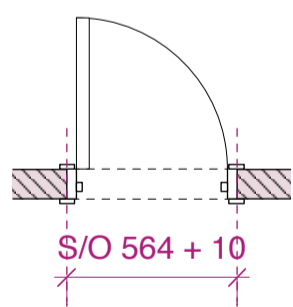

Door handing see relevant floor plans.

TYPE 4

-PLANT / STORE DOOR
3D-04, 4D-04, 5D-04
 500mm (W) x 2040 (H) x 44mm (D)

Strebord Chipboard Core 44mm.
 Lipped 4 edges 8mm Sapele.
 Door frame thickness to suit wall construction.