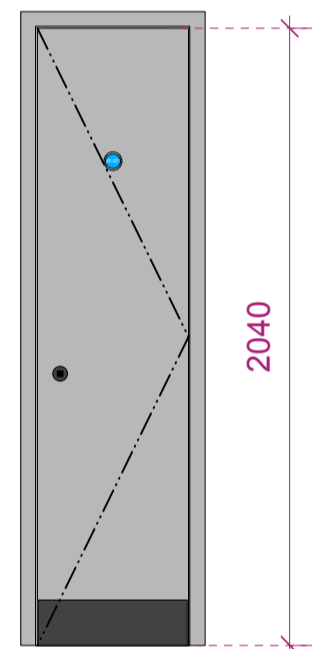

TYPE 4

-PLANT / STORE DOOR
3D-04, 4D-04, 5D-04
500mm (W) x 2040 (H) x 44mm (D)