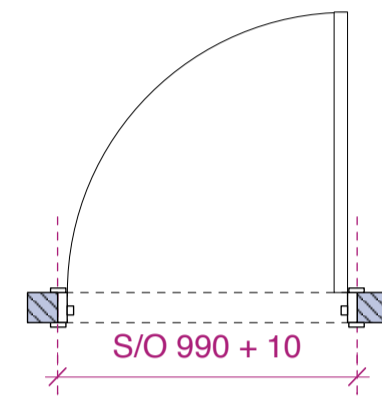

FD60
Strebord Chipboard Core 54mm.
Lipped 4 edges 8mm Sapele.
Paper Veneered & Painted Dulux Trade Satinwood **50GY 53/017**.
6 panels glazed 6mm Georgian Wired glass.
Sapele bolection glazing beads.
Intumescent seals to door edges.

1 pane glazing with beading applied to the face to give appearance of 6 individual panes (VE cost option).

by iSee Access Solutions (Tel: 01932 226 855)

Door lever handle, overhead maglock, key eurolock (type 2 only, outside), thumbturn (type 2 only, inside), concealead door closer, kickplate and skirting door stop. For door hardware see separate schedule by Strada (Tel: 0808 178 6007) Finish in Dark Matt Bronze.

Door to be secured by maglock connected to BMS system.