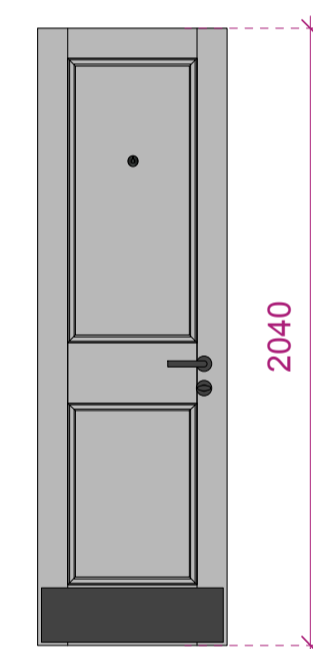

TYPE 5

-TOILET CUBICLE DOOR
GD08, GD09
3D5, 3D6, 3D7, 3D9, 3D10, 3D11, 4D5, 4D6, 4D7, 4D9, 4D10, 4D11, 5D5, 5D6, 5D7, 5D9, 5D10, 5D11
626mm (W) x 2040 (H) x 44mm (D)