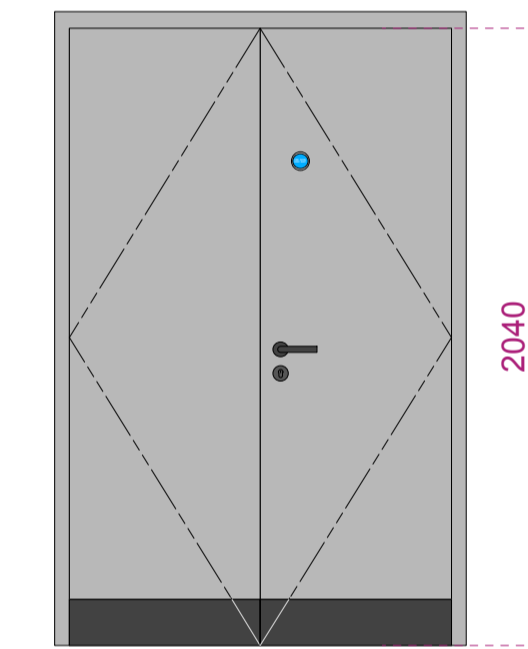

TYPE 6

-CLEANER ROOM CYCLE STOOR
GD-07
2 x 626mm (W) x 2040 (H) x 44mm (D)

-CLEANER ROOM OFFICIES' CORE
3D-08, 4D-08, 5D-08
2 x 500mm (W) x 2040 (H) x 44mm (D)