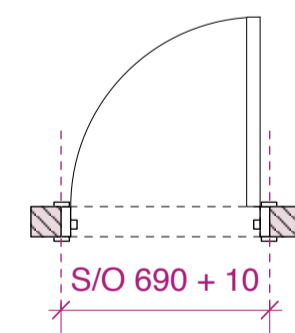

Strebord Chipboard Core 44mm.
Lipped 4 edges 8mm Sapele.
Paper Veneered & Painted Dulux Trade Satinwood **50GY 53/017**.
6 engineered panels with applied Maple bolection beads inserted into channels.
Undercut door 10mm for ventilation.

by iSee Access Solutions (Tel: 01932 226 855)

Door lever handle, bathroom lock, thumbturn indicator, concealead door closer, coat hooks, kickplate and skirting door stop. For door hardware see separate schedule by Strada (Tel: 0808 178 6007) Finish in Dark Matt Bronze.

Door handing see relevant floor plans.