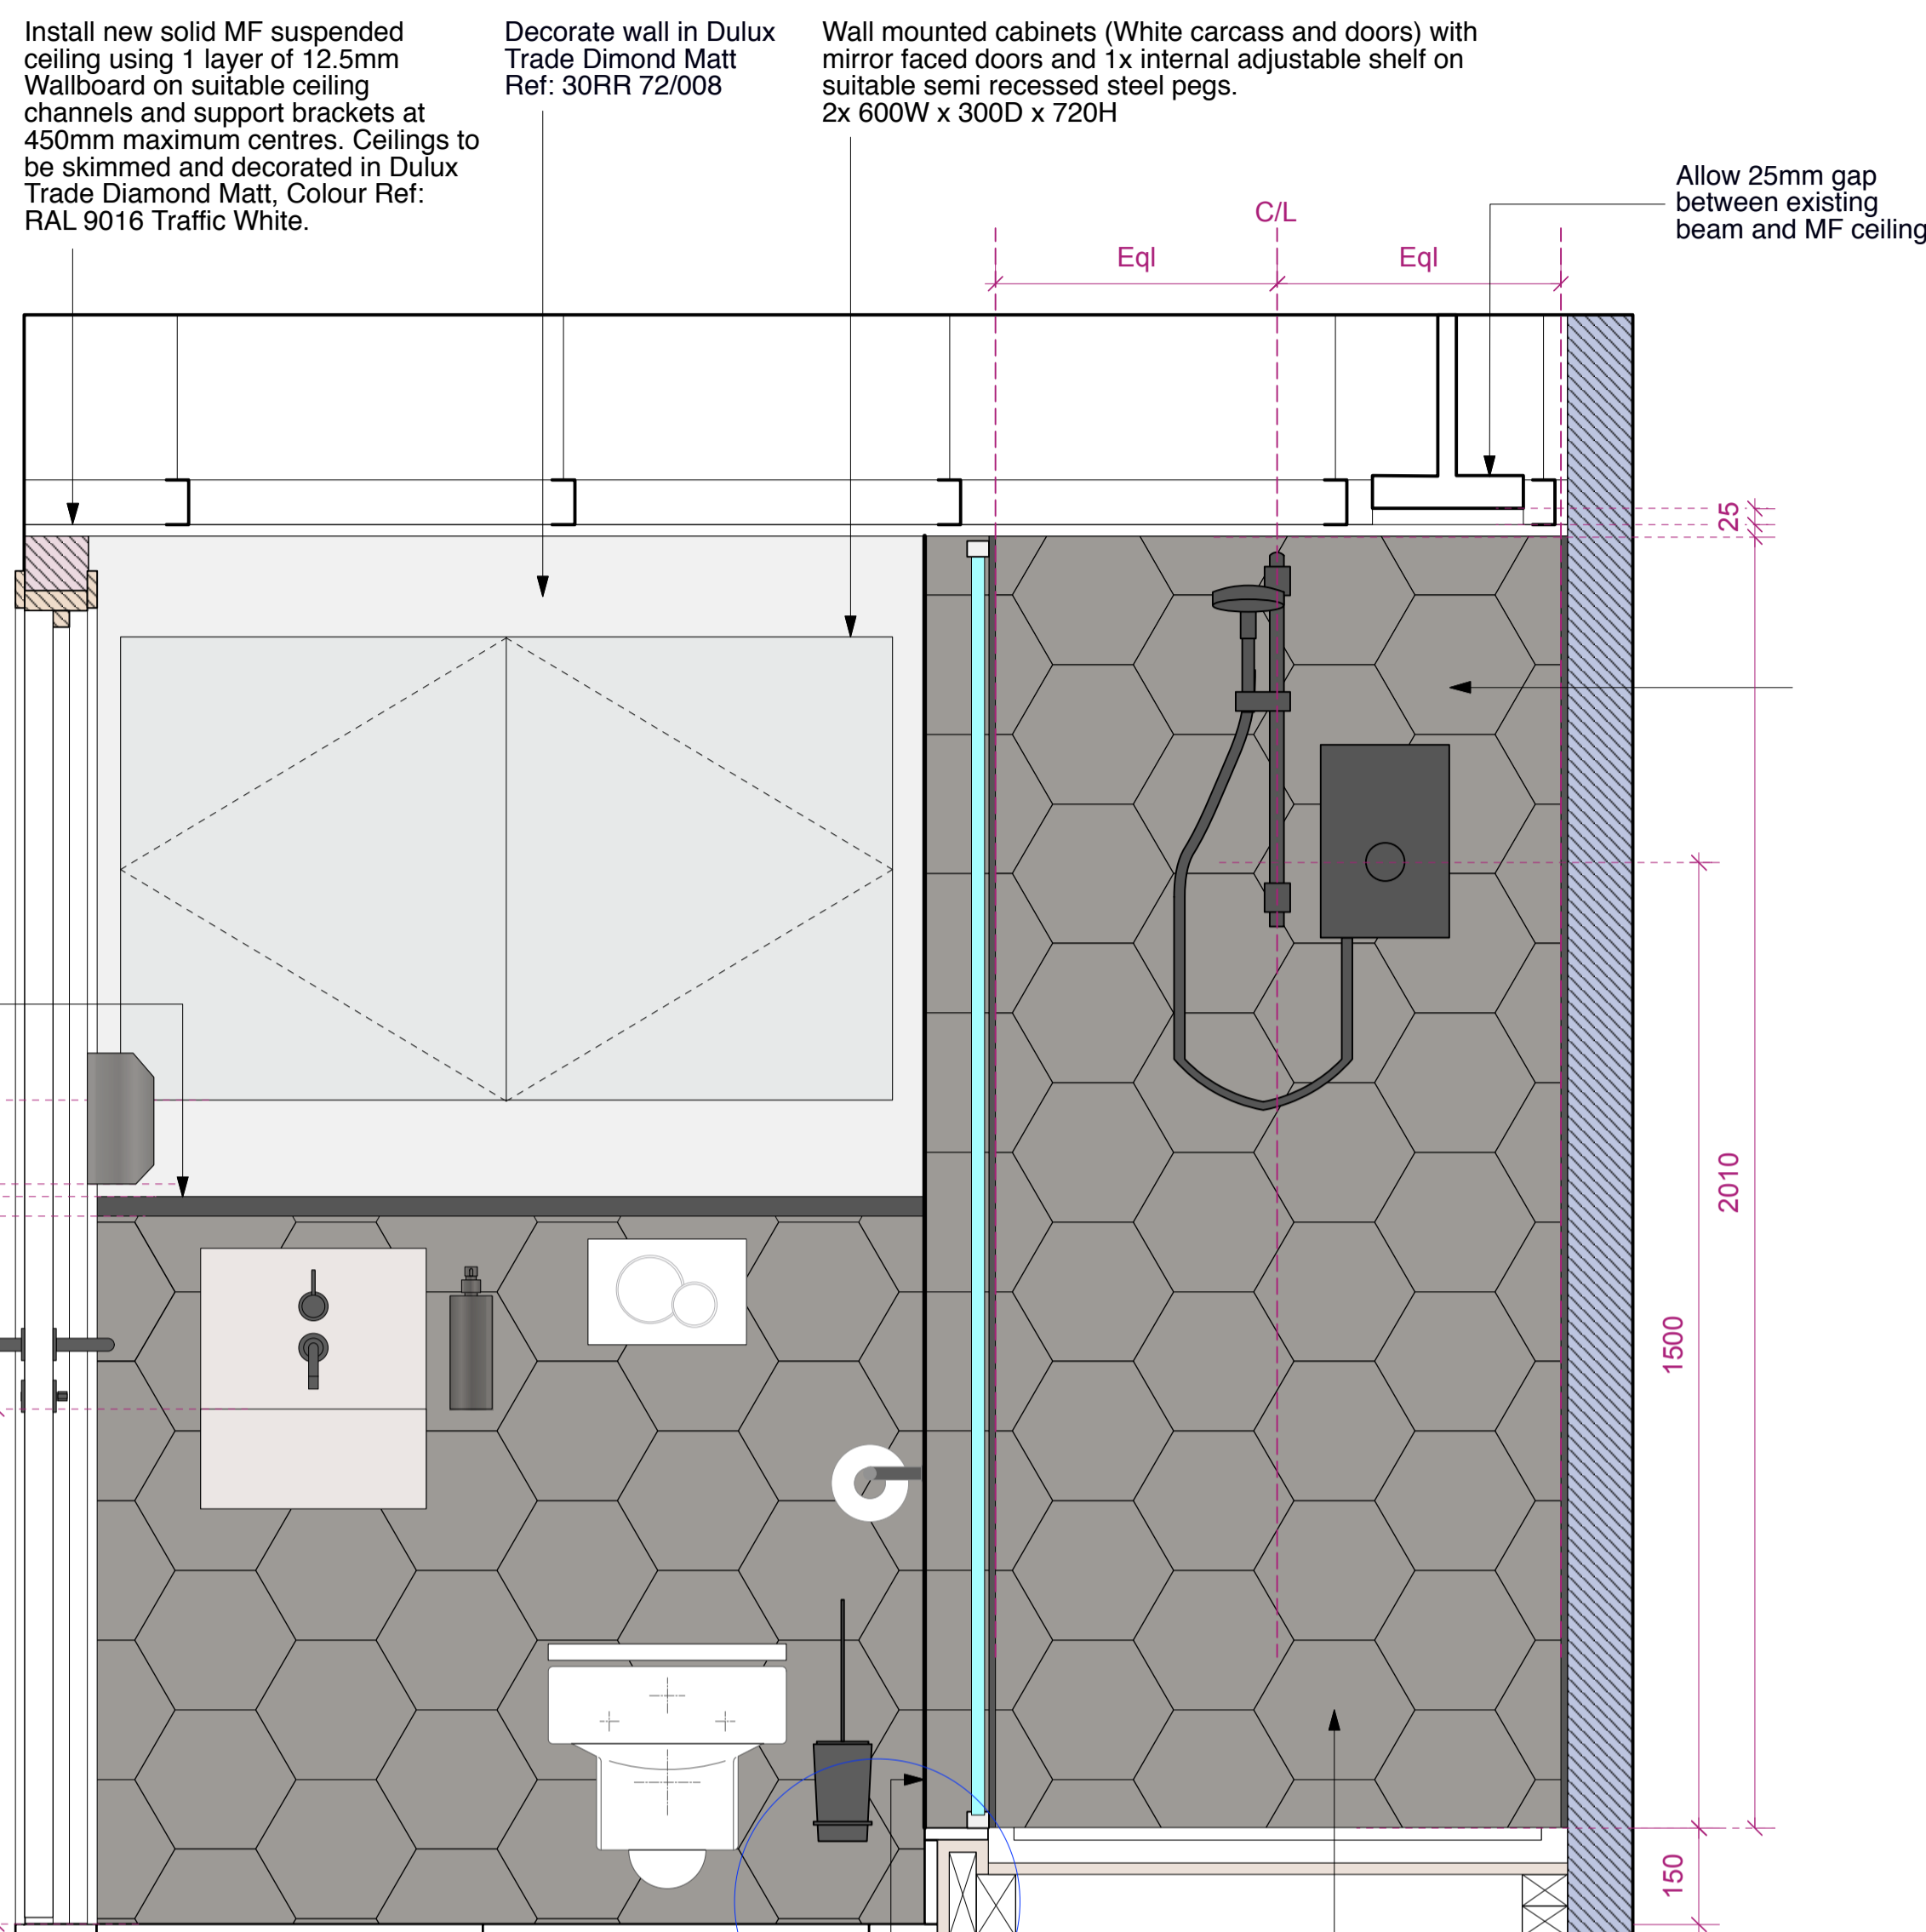

SHOWER TRAY
1200x900x55mm Shower Tray Ref: 720122
By Duravit

STANDARD TOILET ACCESSORIES (1 SET PER CUBICLE)
1x Toilet paper holder, Ref: ELV80
3x Robe hook, Ref: ELV81
1x Wall mounted Toilet Brush, Ref: ANC63 By Watermark
1x Wall mounted soap dispenser, Ref: BC 613 by Dolphin,

All in Dark Matt Bronze (Lacquered) as supplied by Strada +44 (0)808 178 6007.

HARDWARE
Supply and install Skirting/Floor door stops behind door;

Door handle: Ref: SHOX051 Dark Matt Bronze by Strada
Door kickplate: Ref: Granex M1A Black SS by Rimex
dims 180mm H x 620mm Long

SKIRTING
15x200mm Classic Ogee MDF skirting board
Ref: CLA15 Moisture resistant MDF As supplied by Skirtech

CORNER EDGE TILE STOP BEAD
Ref: Schluter-ECK-EB, Finish: BrushSS
as supplied by Schluter Systems +44 (0) 1530 813396

WALL COVERING PROFILE
Ref: Schluter-SCHIENE-EB Finish: BrushSS as supplied by Schluter Systems +44 (0) 1530 813396

- PF-P Dulux 50RB 66/066 (pink)
- PF-G Dulux 30RR 72/008 (light grey)

WALL FINISH
Wall to be tiled in 216x250x9-Hex mm Matt ceramic wall tiles. Tile Range: Patchwork; Tile name: Mystica. Ref: 2TXT101 By Solus Ceramics +44 (0)121 753 0777.
Water proof grouts Anthracite Ref: 114 by Mapei +44 121 508 6970.

FLOORING
PUUR PSR Resin. Thickness: 3-20mm (as required)
Colour: Grey. By puur Floors Limited 0207 084 6266

NOTES:
Allow for timber battens where necessary inside the partition walls to support fixings.

Install new solid MF suspended ceiling using 1 layer of 12.5mm Wallboard on suitable ceiling channels and support brackets at 450mm maximum centres. Ceilings to be skimmed and decorated in Dulux Trade Diamond Matt, Colour Ref: RAL 9016 Traffic White.

Decorate wall in Dulux Trade Diamond Matt Ref: 30RR 72/008

Wall mounted cabinets (White carcass and doors) with mirror faced doors and 1x internal adjustable shelf on suitable semi recessed steel pegs. 2x 600W x 300D x 720H

Allow 25mm gap between existing beam and MF ceiling

Construct concealed cistern housing with a removable top using 18mm WBP plywood on suitable timber support. Housing to be faced in R9 Arcane tile, Patchwork Range, Ref: 2TXT102 by Solus Ceramics +44 (0)121 753 0777. Removable top shelf 250x30mm laminated, Ref: Ref: F7837 Graphite as supplied by Formica

Walls construction: 18 mm marineply faced in tile ref as indicated, all on suitable framework.

1100
1150
800

DETAIL 1
Corner edge tile stop bead Ref: Schluter-ECK-EB Finish: BrushSS as supplied by Schluter Systems.

Wall to be tiled in 216x250x9-Hex mm Matt ceramic wall tiles. Tile Range: Arcane, Ref: 2TXT102 By Solus Ceramics +44 (0)121 753 0777

SECTION AA

Shower enclosure floor formed from 18mm marine ply on soft wood framework or similar approved and faced in tile ref: 2TXT102 Patchwork, Arcane, by Solus Ceramics +44 (0)121 753 0777

1200x900x55mm Shower Tray Ref: 720122 By Duravit

DETAIL 1