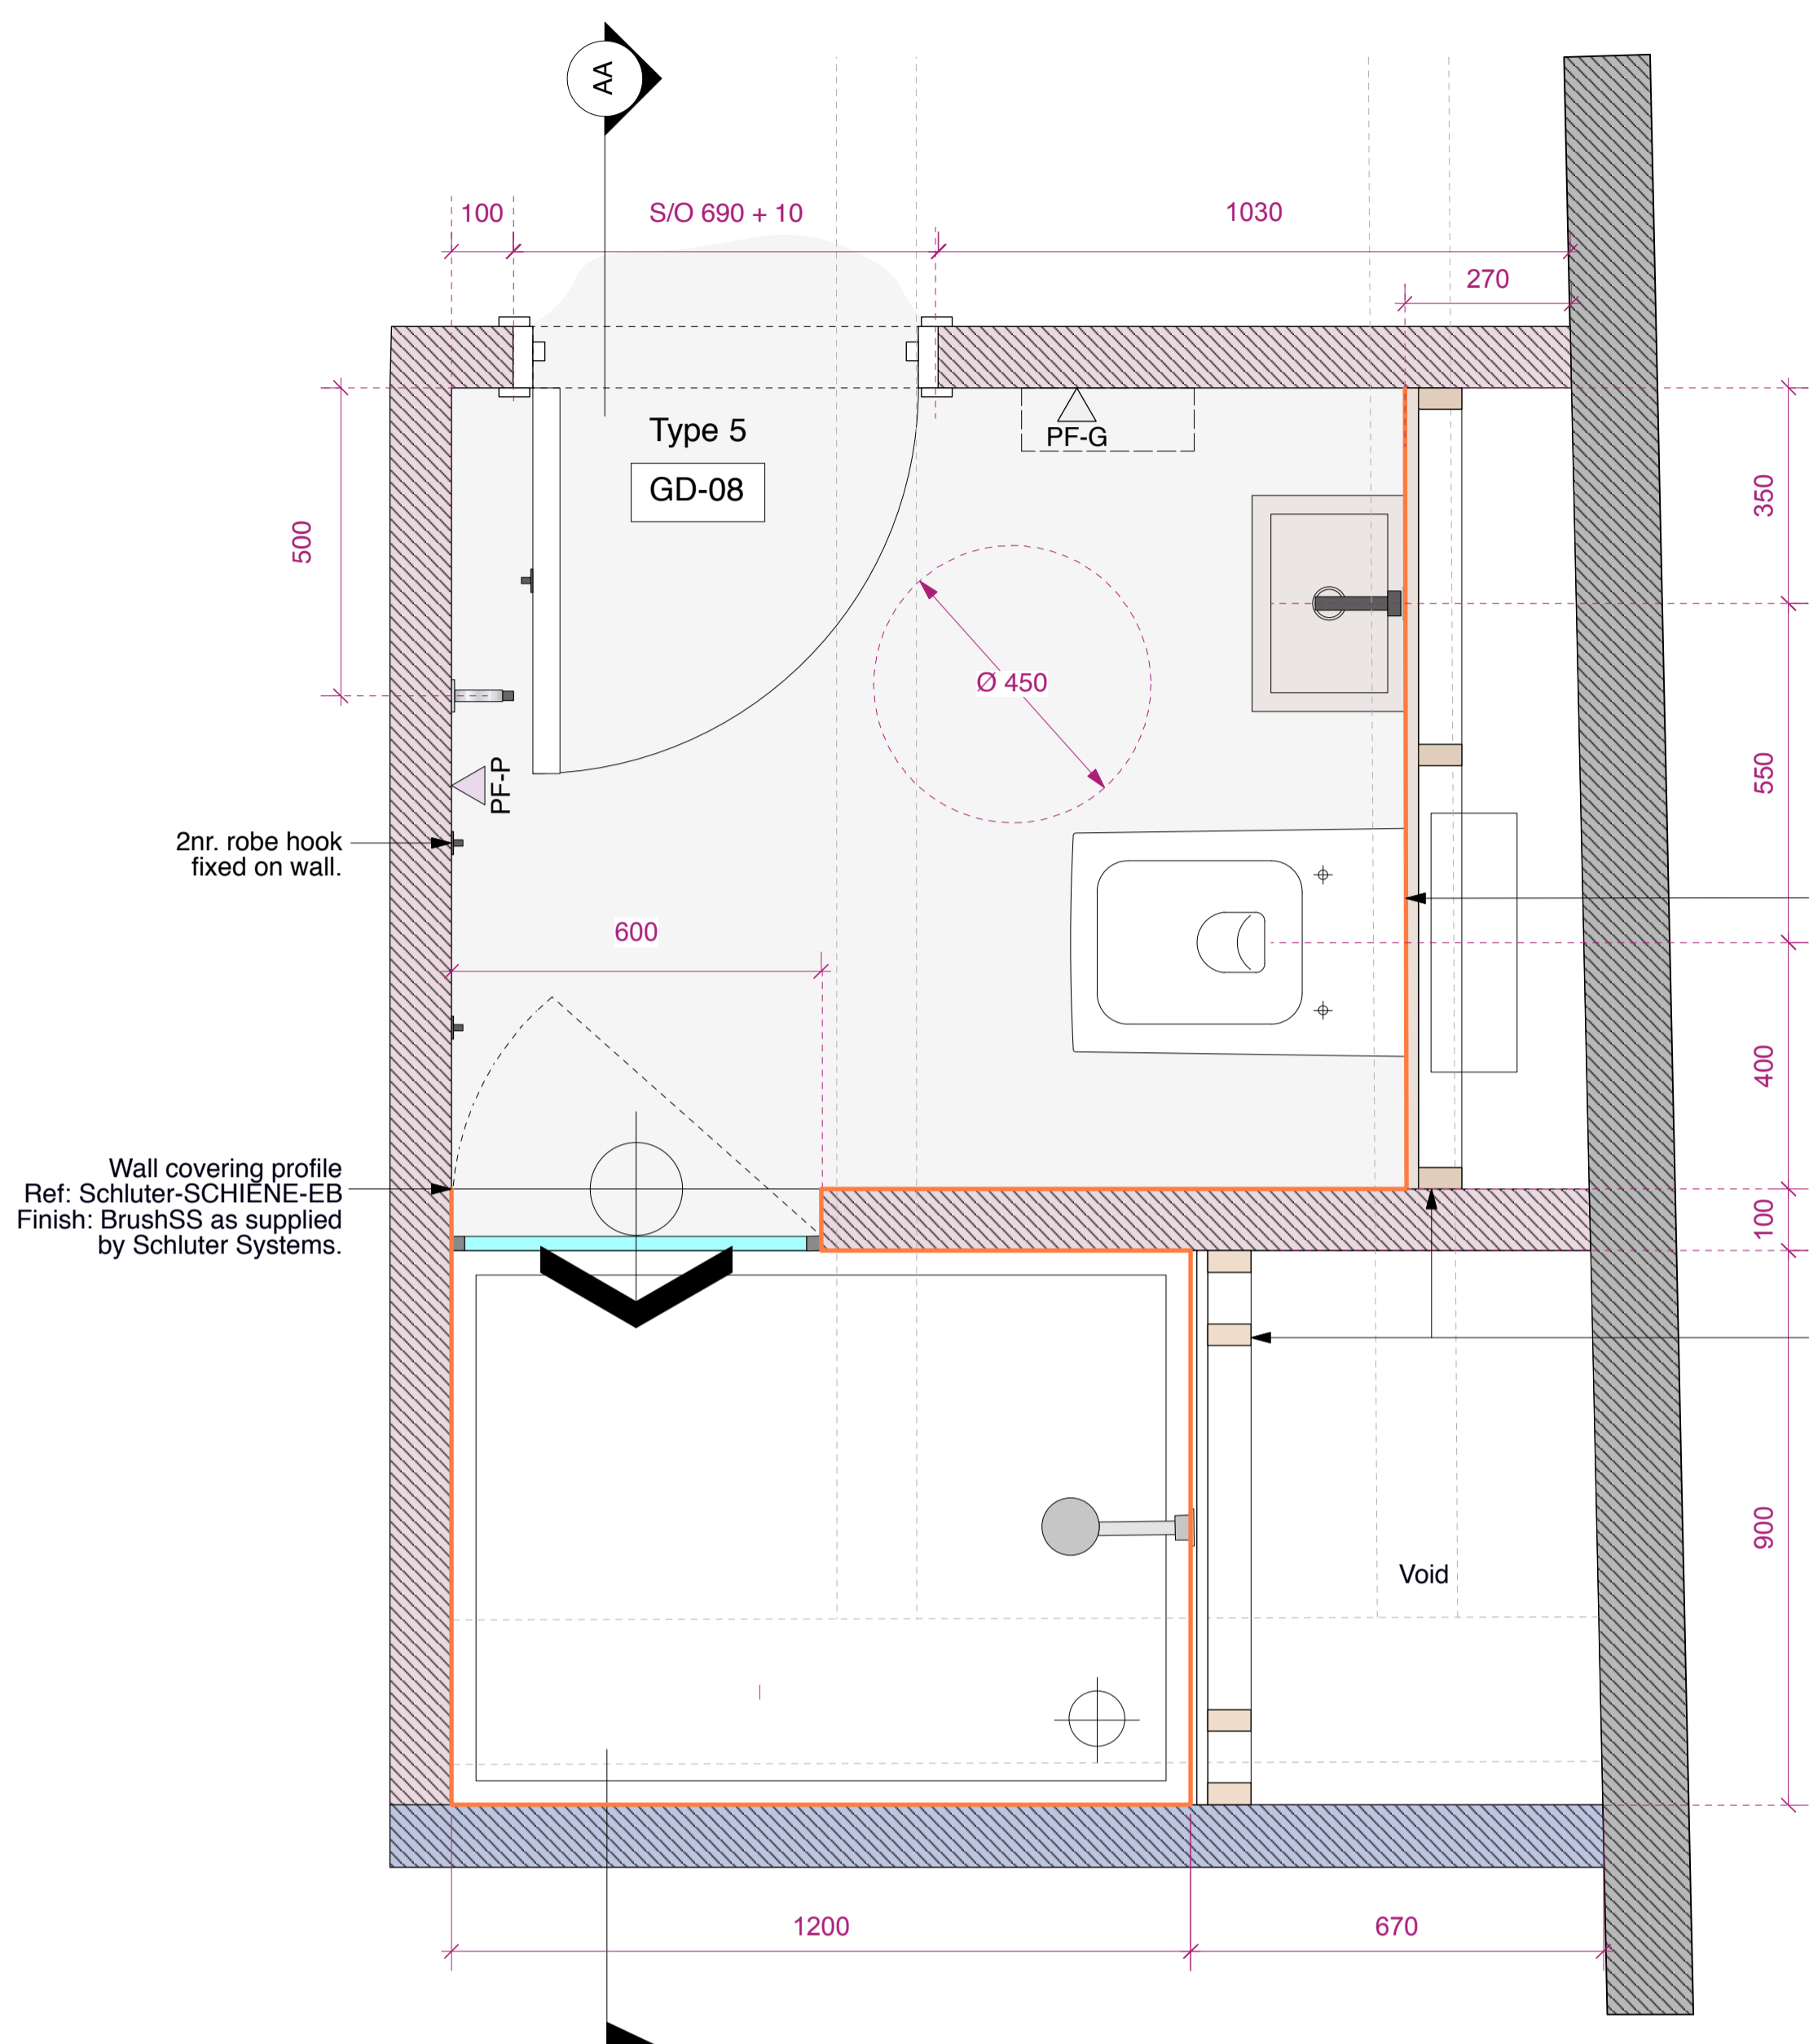

FIXTURES AND FITTINGS SPECIFICATIONS:

TOILET
 -Vero wall-mounted WC Ref: 221709 with soft-close seat and cover 006769 both colour 00 -white. Vero fixing for wall mounted toilet Ref: 006500 by Duravit.
 -Mount toilet on concealed cistern system Ref: Geberit Duofix installation with Sigma01 Flush push plate, both by Geberit or similar to match.

SHOWER TRAY
 1200x900x55mm Shower Tray Ref: 720122
 By Duravit

STANDARD TOILET ACCESSORIES (1 SET PER CUBICLE)
 1x Toilet paper holder, Ref: ELV80
 3x Robe hook, Ref: ELV81
 1x Wall mounted Toilet Brush, Ref: ANC63 By Watermark
 1x Wall mounted soap dispenser, Ref: BC 613 by Dolphin,

Wall to be tiled in 216x250x9-Hex mm Matt ceramic wall tiles. Tile Range: Arcane, Ref: 2TXT102 By Solus Ceramics +44 (0)121 753 0777

SECTION AA

Shower enclosure floor formed from 18mm marine ply on soft wood framework or similar approved and faced in tile ref: 2TXT102 Patchwork, Arcane, by Solus Ceramics +44 (0)121 753 0777

1200x900x55mm Shower Tray Ref: 720122 By Duravit

DETAIL 1

FLOOR PLAN

CYCLE STORE TYPICAL SHOWER DETAILS

TO BE READ IN CONJUNCTION WITH CYCLE STORE DRG: 527-AS.20

PLANNING

PROJECT **SEVEN DIALS WAREHOUSE LONDON WC2**