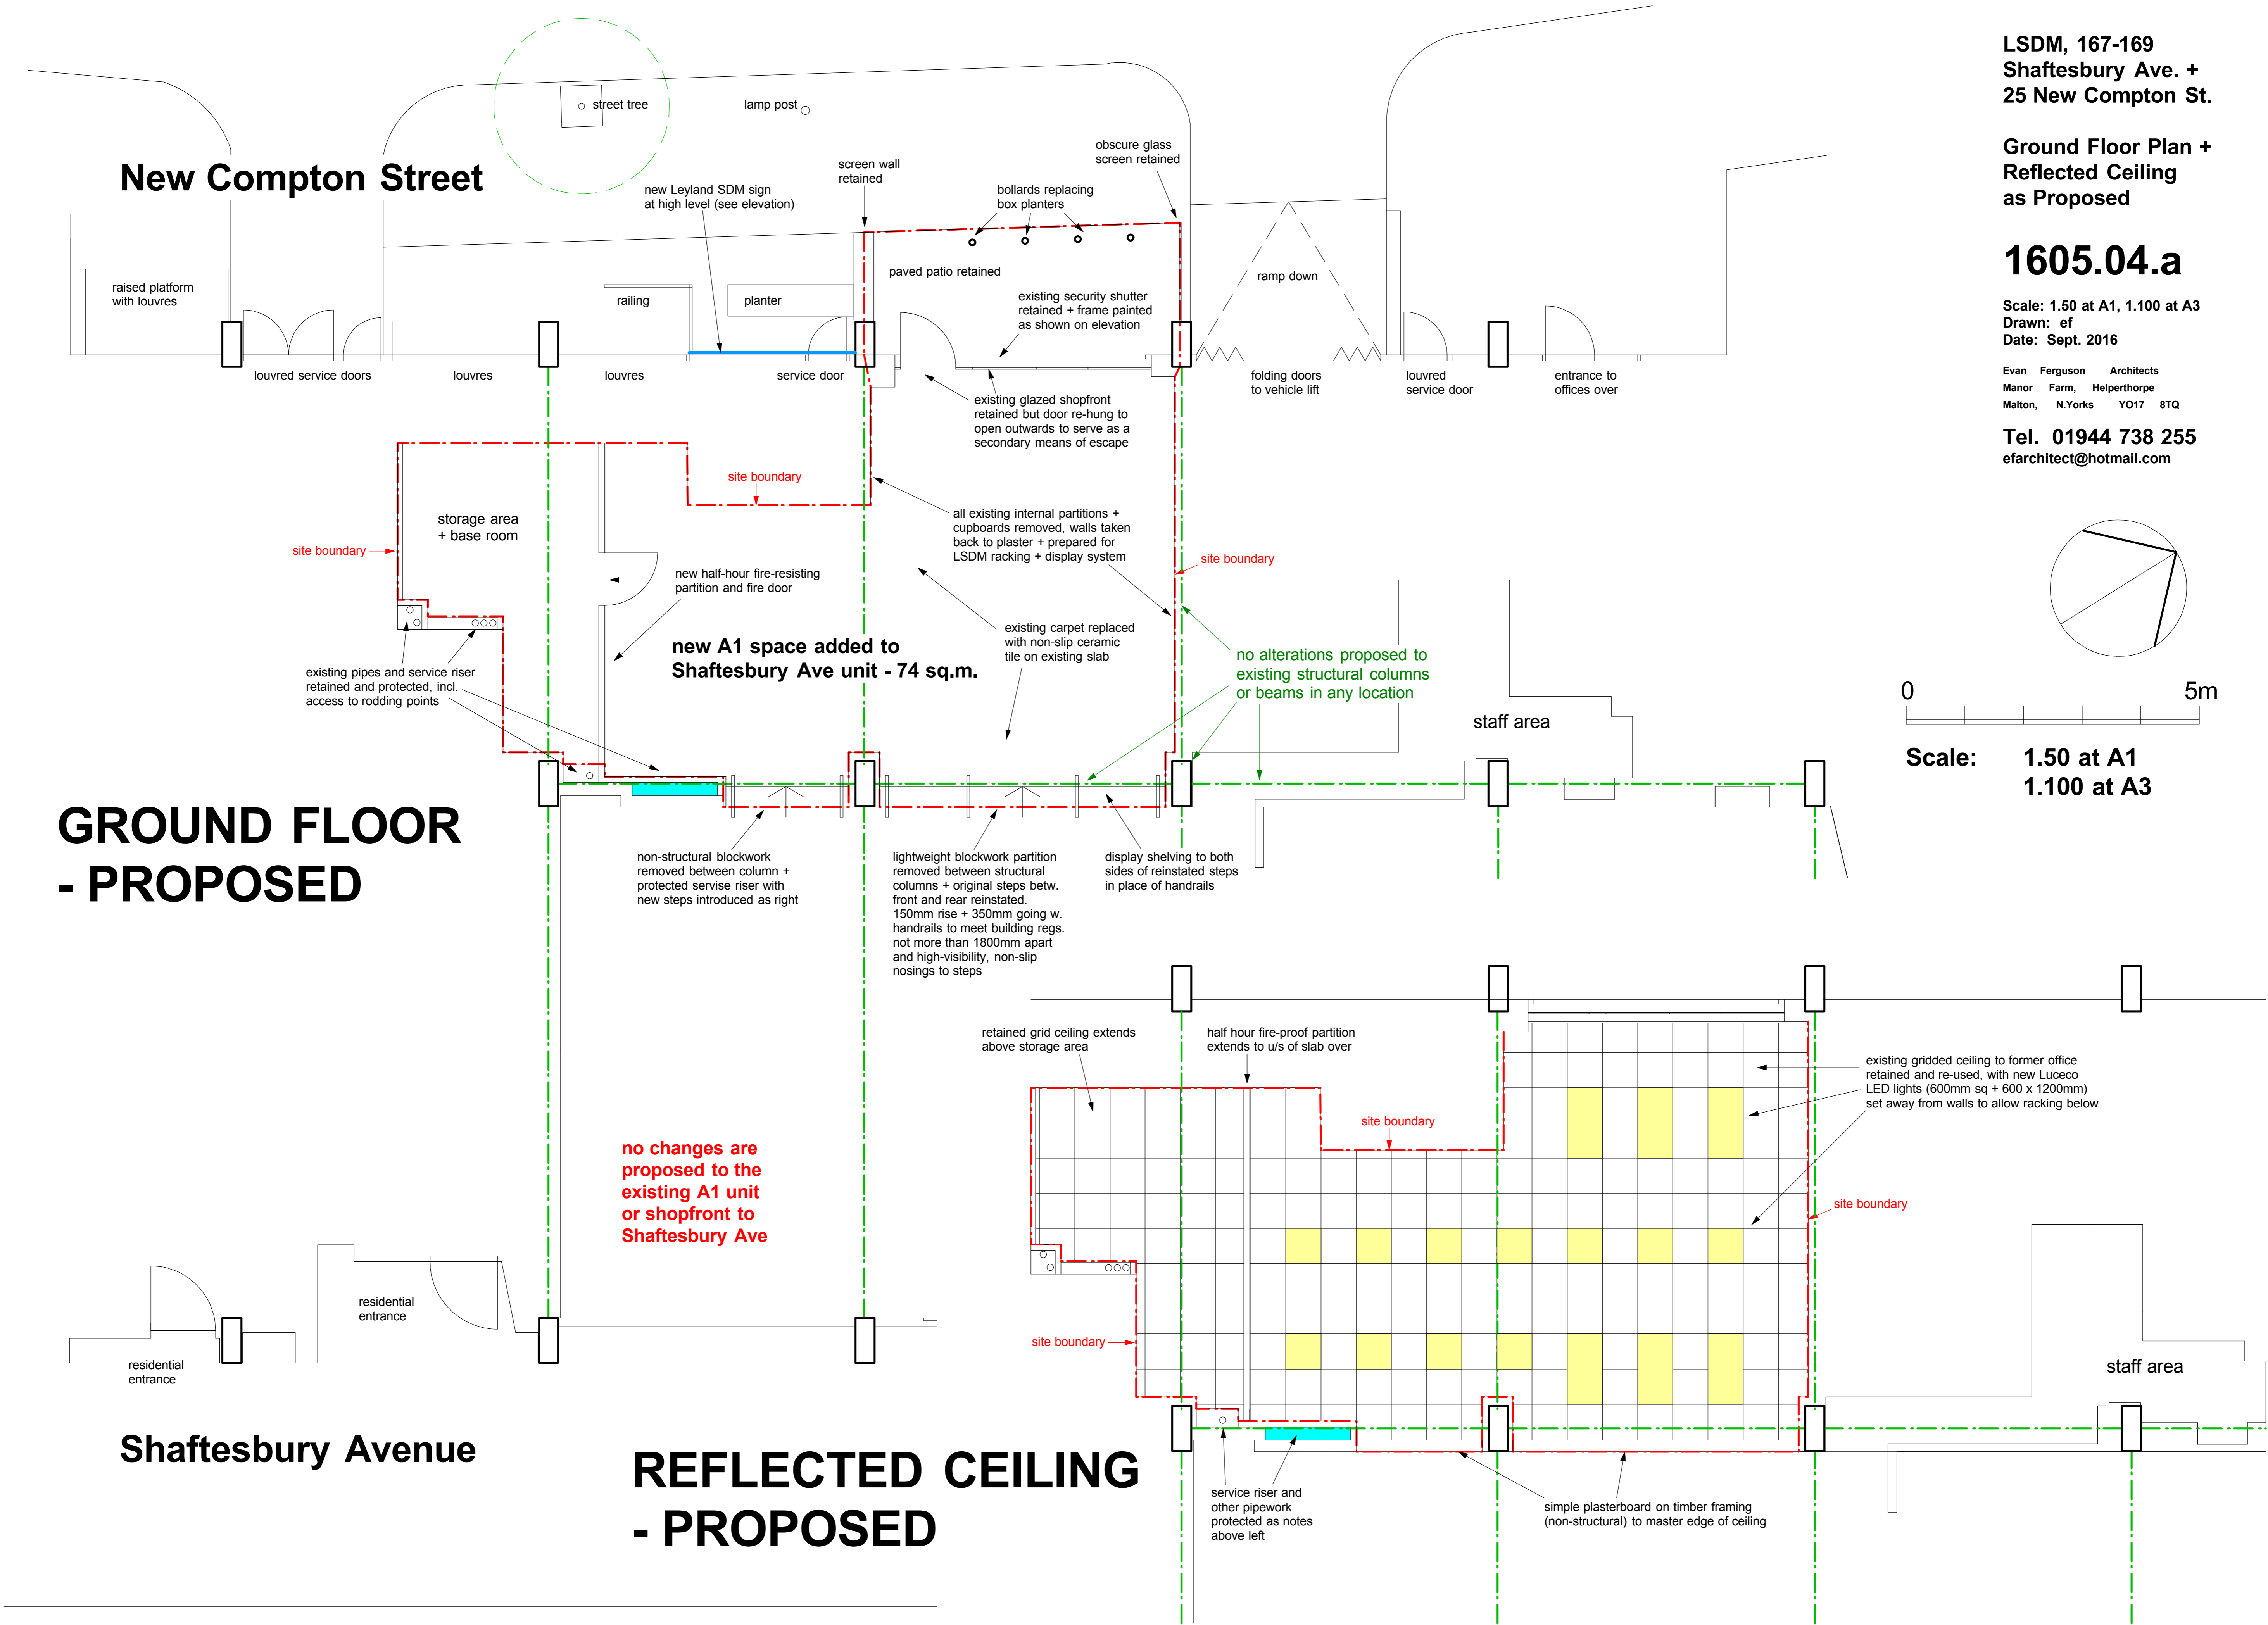

LSDM, 167-169  
Shaftesbury Ave. +  
25 New Compton St.

Ground Floor Plan +  
Reflected Ceiling  
as Proposed

**1605.04.a**

Scale: 1.50 at A1, 1.100 at A3  
Drawn: ef  
Date: Sept. 2016

Evan Ferguson Architects  
Manor Farm, Helporthorpe  
Malton, N.Yorks YO17 8TQ

Tel. 01944 738 255  
efarchitect@hotmail.com

0 5m

Scale: 1.50 at A1  
1.100 at A3

**GROUND FLOOR  
- PROPOSED**

**REFLECTED CEILING  
- PROPOSED**

**Shaftesbury Avenue**

**New Compton Street**