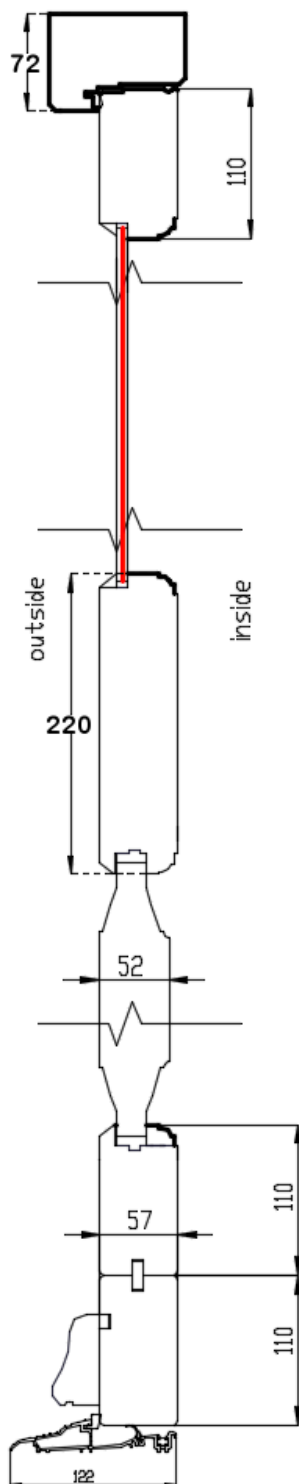

3135/03-Batch 2

21/10/2016

2/6

3135/03-Batch 2

Seen From Outside

21/10/2016

3/6

Basement Floor Timber French Doors with Louvered Ventilation

Details:

EDB12

EDB13

EDB14

Paint Details:

TEKNOS Paint
COATS 4X (inside/outside)

INSIDE:
2x TOPCOATS: CLEAN WHITE

OUTSIDE:
2x TOPCOATS: TO BE CONFIRMED

Notes:

Fitting

Factory

Reference: DOOR	Project 65 Swinton Street WC1X 9NT	Client Sanchit Patel	* All Dimensions in millimeters unless otherwise stated	SCALE 1:20@A4	Fittings: SATIN CHROME
--------------------	--	-------------------------	--	------------------	-------------------------------

Notes:
Fitting
Factory

Reference: DOOR	Project 65 Swinton Street WC1X 9NT	Client Sanchit Patel	* All Dimensions in millimeters unless otherwise stated	SCALE 1:20@A4	Fittings: SATIN CHROME	
Timber: Engineered Oak Profile: 56 mm	Aluminium CILL Open IN		Banham Locking System	3x parts /unit BUTT Hinges		Modern Door Set Ironmongery