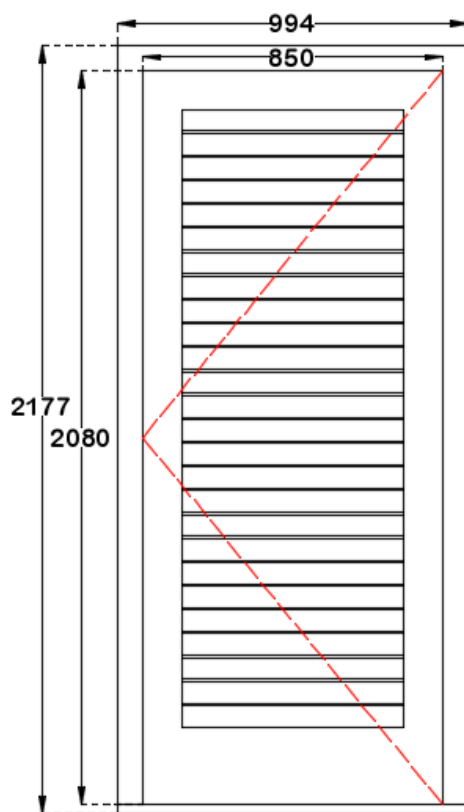

3135/03-Batch 2

Seen From Outside

21/10/2016

3/6

Basement Floor Timber French Doors with Louvered Ventilation

Details:

EDB12

EDB13

EDB14

Paint Details:

TEKNOS Paint
COATS 4X (inside/outside)

INSIDE:
2x TOPCOATS: CLEAN WHITE

OUTSIDE:
2x TOPCOATS: TO BE CONFIRMED

Notes:

Fitting

Factory

Reference: DOOR	Project 65 Swinton Street WC1X 9NT	Client Sanchit Patel	* All Dimensions in millimeters unless otherwise stated	SCALE 1:20@A4	Fittings: SATIN CHROME

Timber:
Engineered
Oak

Profile: 56 mm

Aluminium
Cill
Open
IN

Winkhaus
FAB
Multipoint
Locking
System