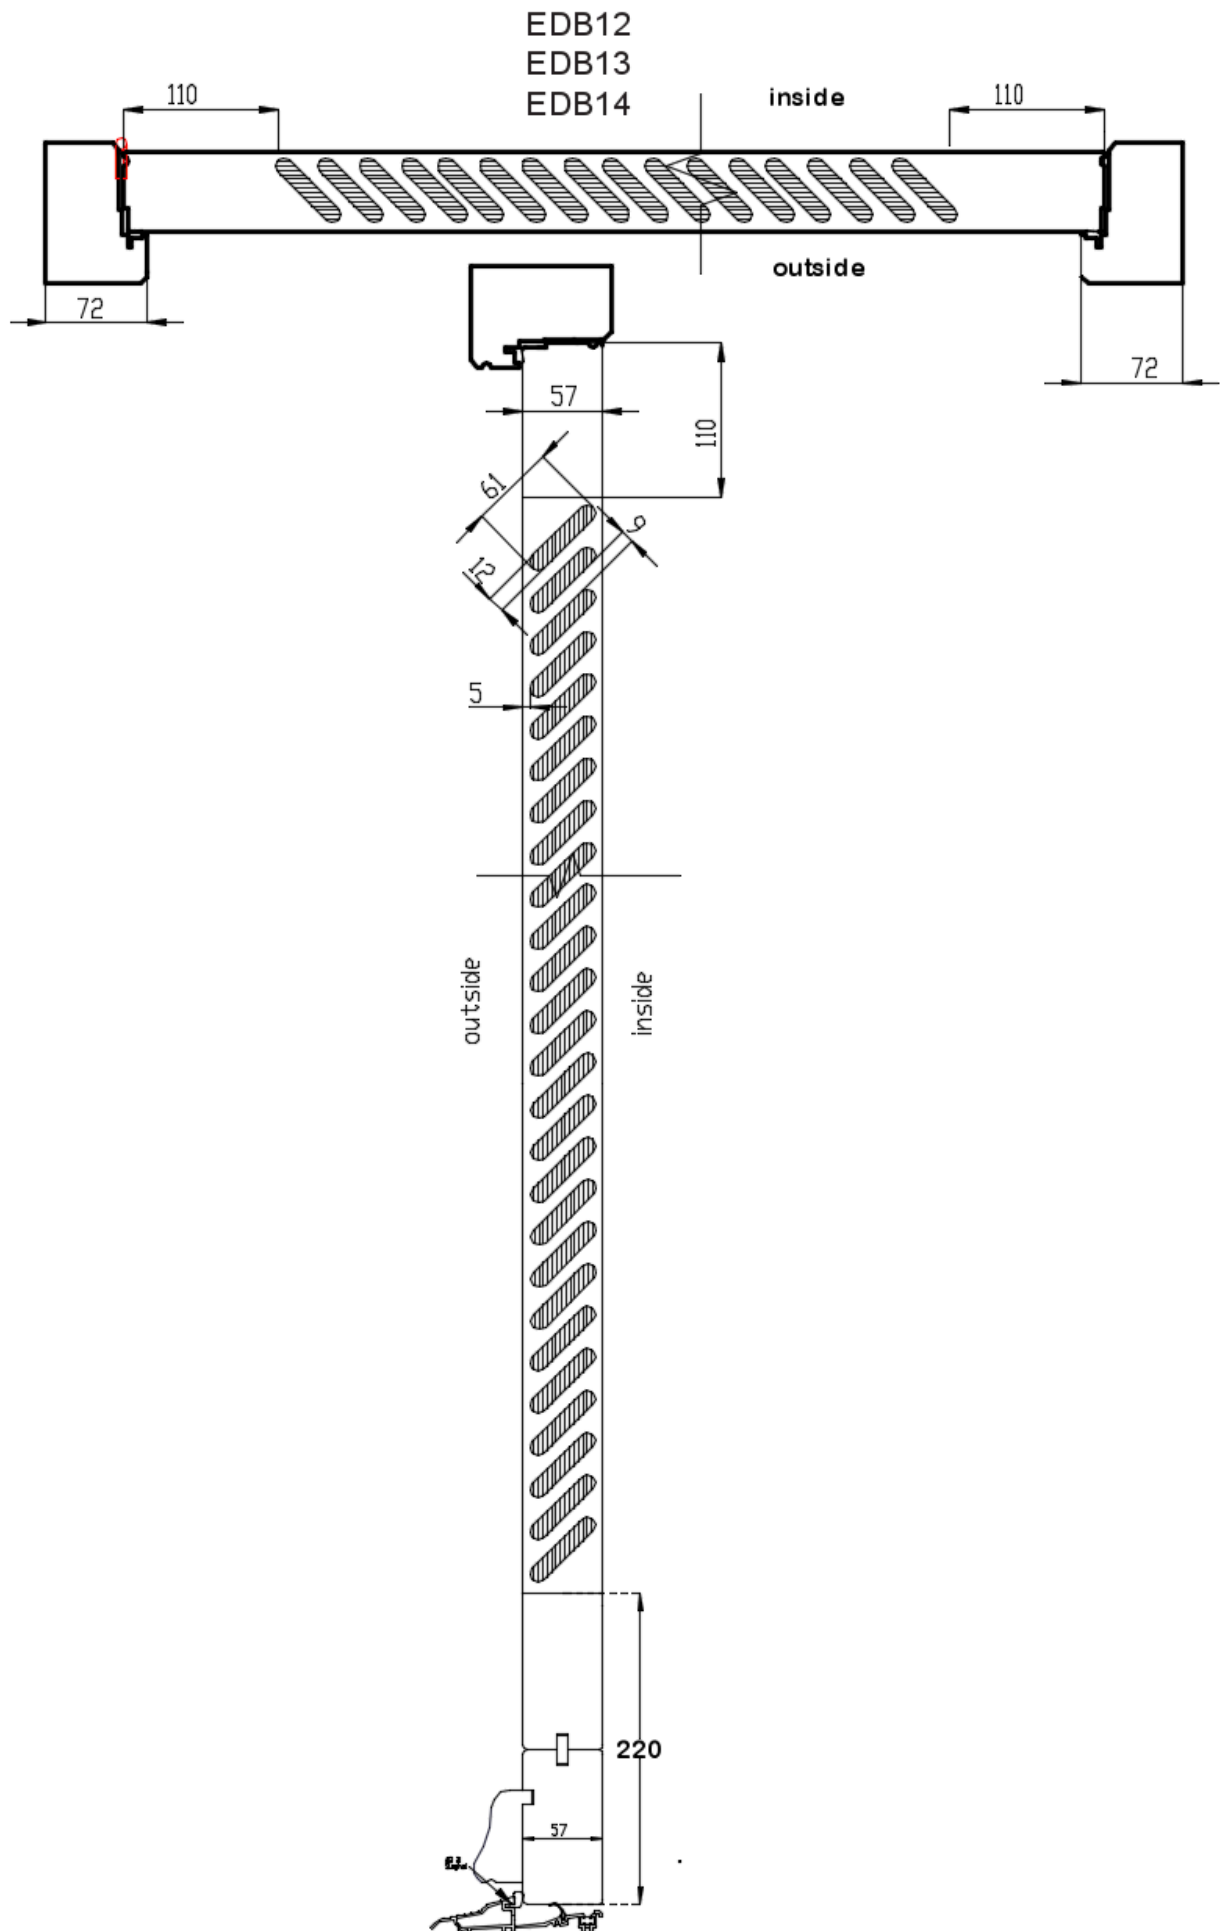

Notes:

Fitting

Factory

Reference: DOOR	Project 65 Swinton Street WC1X 9NT	Client Sanchit Patel	* All Dimensions in millimeters unless otherwise stated	SCALE 1:20@A4	Fittings: SATIN CHROME
--------------------	--	-------------------------	--	------------------	-------------------------------

Timber:
Engineered
Oak

Profile: 56 mm

Aluminium
Cill
Open
IN

Winkhaus
FAB
Multipoint
Locking
System

3135/03-Batch 2

21/10/2016

4/6

3135/03-Batch 2

Notes:
Fitting
Factory

Reference: DOOR	Project 65 Swinton Street WC1X 9NT	Client Sanchit Patel	* All Dimensions in millimeters unless otherwise stated	SCALE 1:20@A4	Fittings: SATIN CHROME	
Timber: Engineered Oak Profile: 56 mm	Aluminium CILL Open IN		Banham Locking System	3x parts /unit BUTT Hinges		Modern Door Set Ironmongery