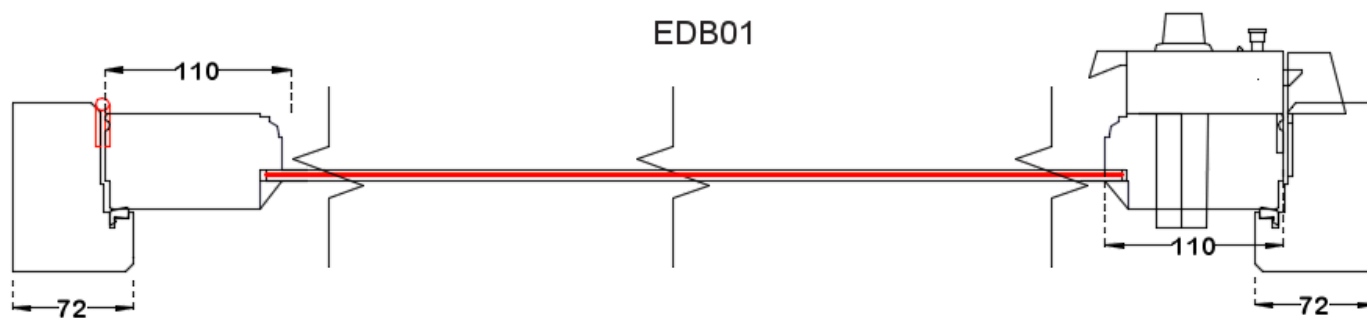

3135/03-Batch 2

21/10/2016

2/6