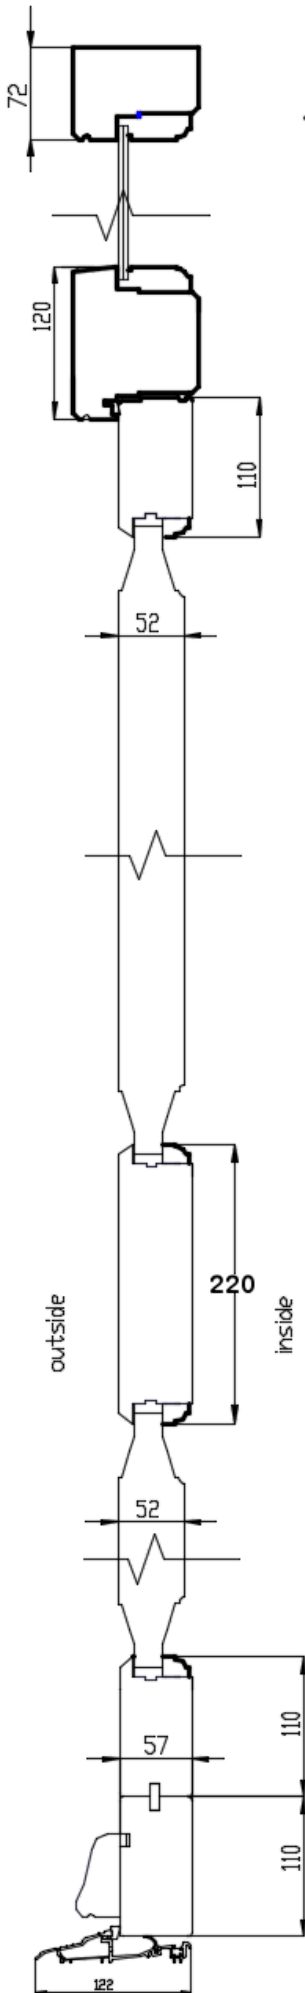

3135/03-Batch 2

21/10/2016

6/6

EDG05

EDG06