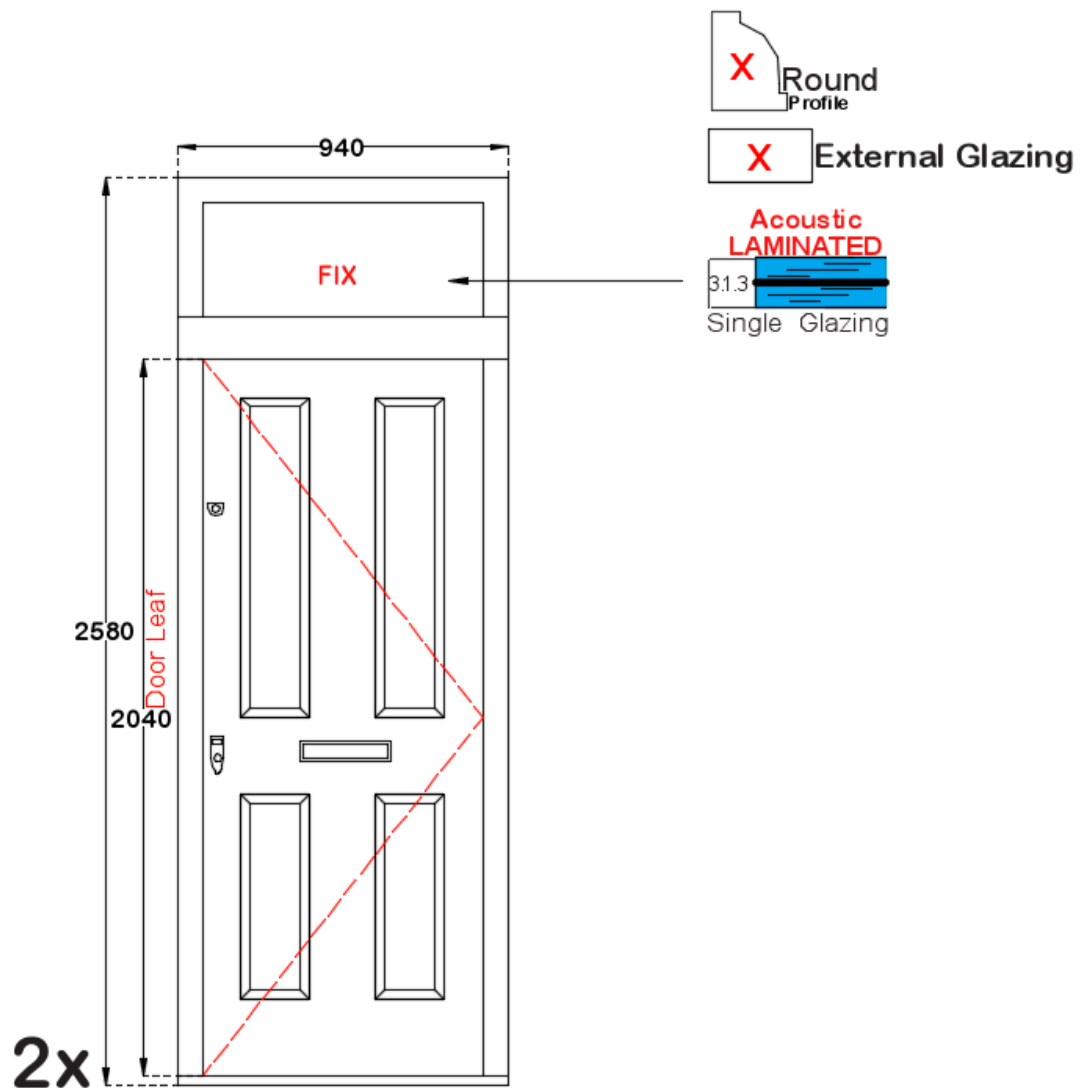

Timber:
Engineered
Oak

Profile: 56 mm

Aluminium
Cill
Open
IN

Winkhaus
FAB
Multipoint
Locking
System

3135/03-Batch 2

21/10/2016

4/6

3135/03-Batch 2

Seen From Outside

21/10/2016

5/6

Timber Entry Doors

Details:
EDG05
EDG06

Paint Details:

TEKNOS Paint
COATS 4X (inside/outside)

INSIDE: 2x TOPCOATS: CLEAN WHITE
OUTSIDE: 2x TOPCOATS: TO BE CONFIRMED

Notes:
Fitting
Factory

Reference: DOOR	Project 65 Swinton Street WC1X 9NT	Client Sanchit Patel	* All Dimensions in millimeters unless otherwise stated	SCALE 1:20@A4	Fittings: SATIN CHROME	
Timber: Engineered Oak Profile: 56 mm	Aluminium CILL Open IN		Banham Locking System	3x parts /unit BUTT Hinges		Modern Door Set Ironmongery