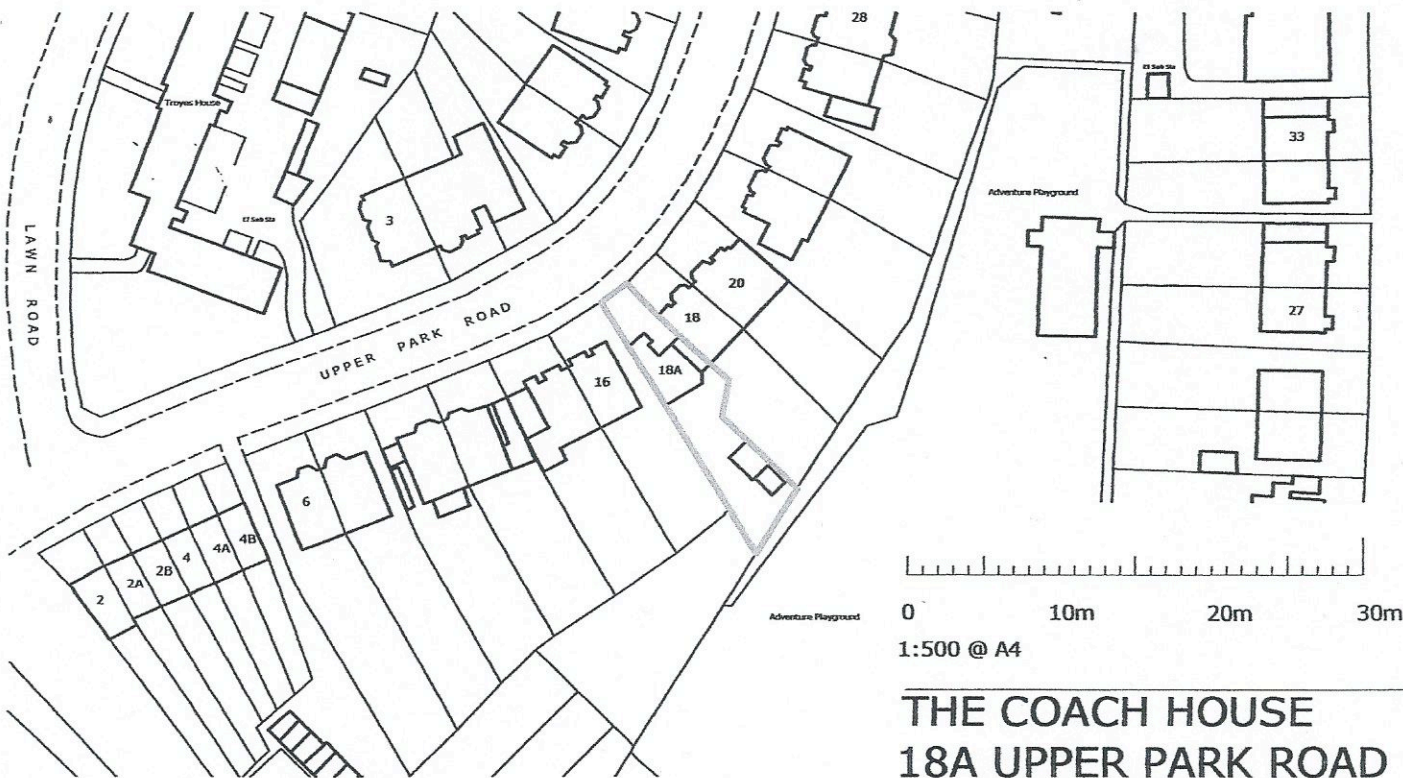

Proposed Site Layout Plan (1:500)

Site Location Plan (1:1250)

**THE COACH HOUSE
18A UPPER PARK ROAD
BELSIZE PARK**

Site Plans
12 June 2013

Scale 1:500,
1:1250

13.35.3