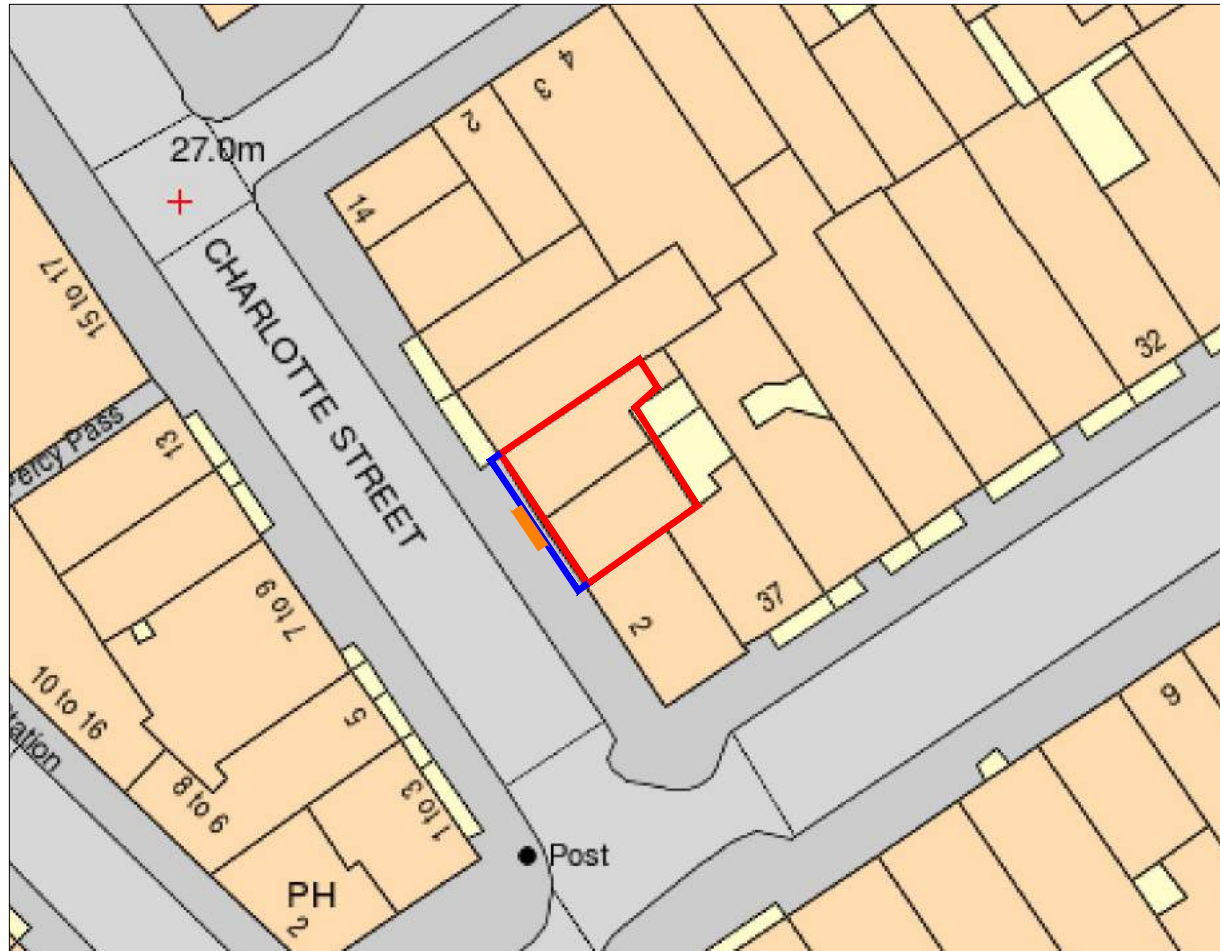

SITE PLAN
 4-6 CHARLOTTE ST,
 FITZROVIA, LONDON W1T 2LR

SPONSORED
 RESTORATIONS

- SCAFFOLD SHROUD
- COMMERCIAL AREA
- COMPLETE AREA EXTENTS

4-6 CHARLOTTE ST, FITZROVIA, LONDON W1T 2LR		
TITLE SITE PLAN	DATE 19-07-2016	DRAWING NO. 019/02
SCALE 1:500@A3		