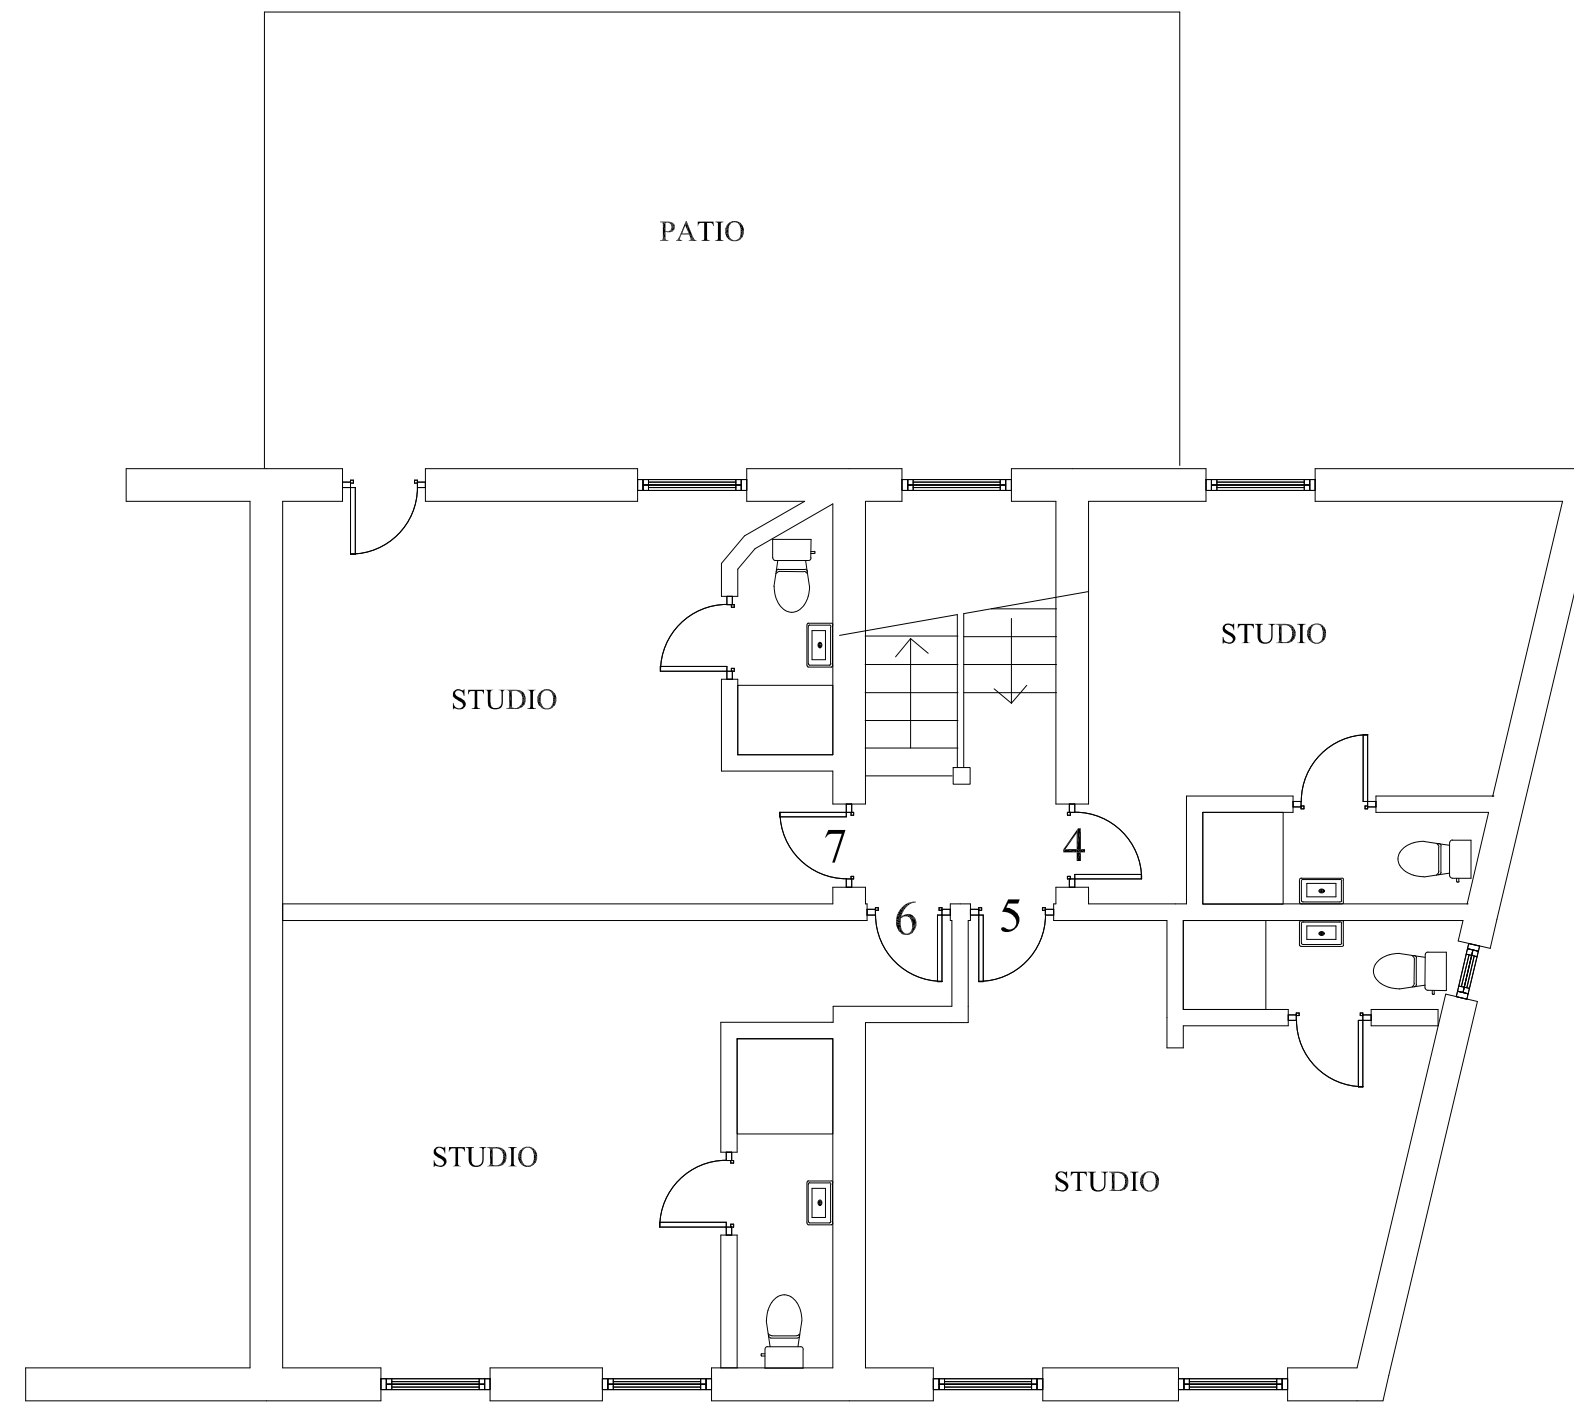

FIRST FLOOR

SECOND FLOOR

THIRD FLOOR

FOURTH FLOOR

23 - 25 Brecknock Road London N7 0BL	
Existing Floor Plans	
<i>P.M.S.S. Ltd</i> Project Management & Surveying Services Ltd 5 Houndsden Road London N21 1LU email: pmss@btinternet.com Tel: 0208 360 3333 Fax: 0208 364	
Date: Aug 2015	Drawing No: 2801/1
Scale: Scale 1 : 50	

DO NOT SCALE FROM DRAWINGS
 ALL DIMENSIONS TO BE CHECKED ON SITE