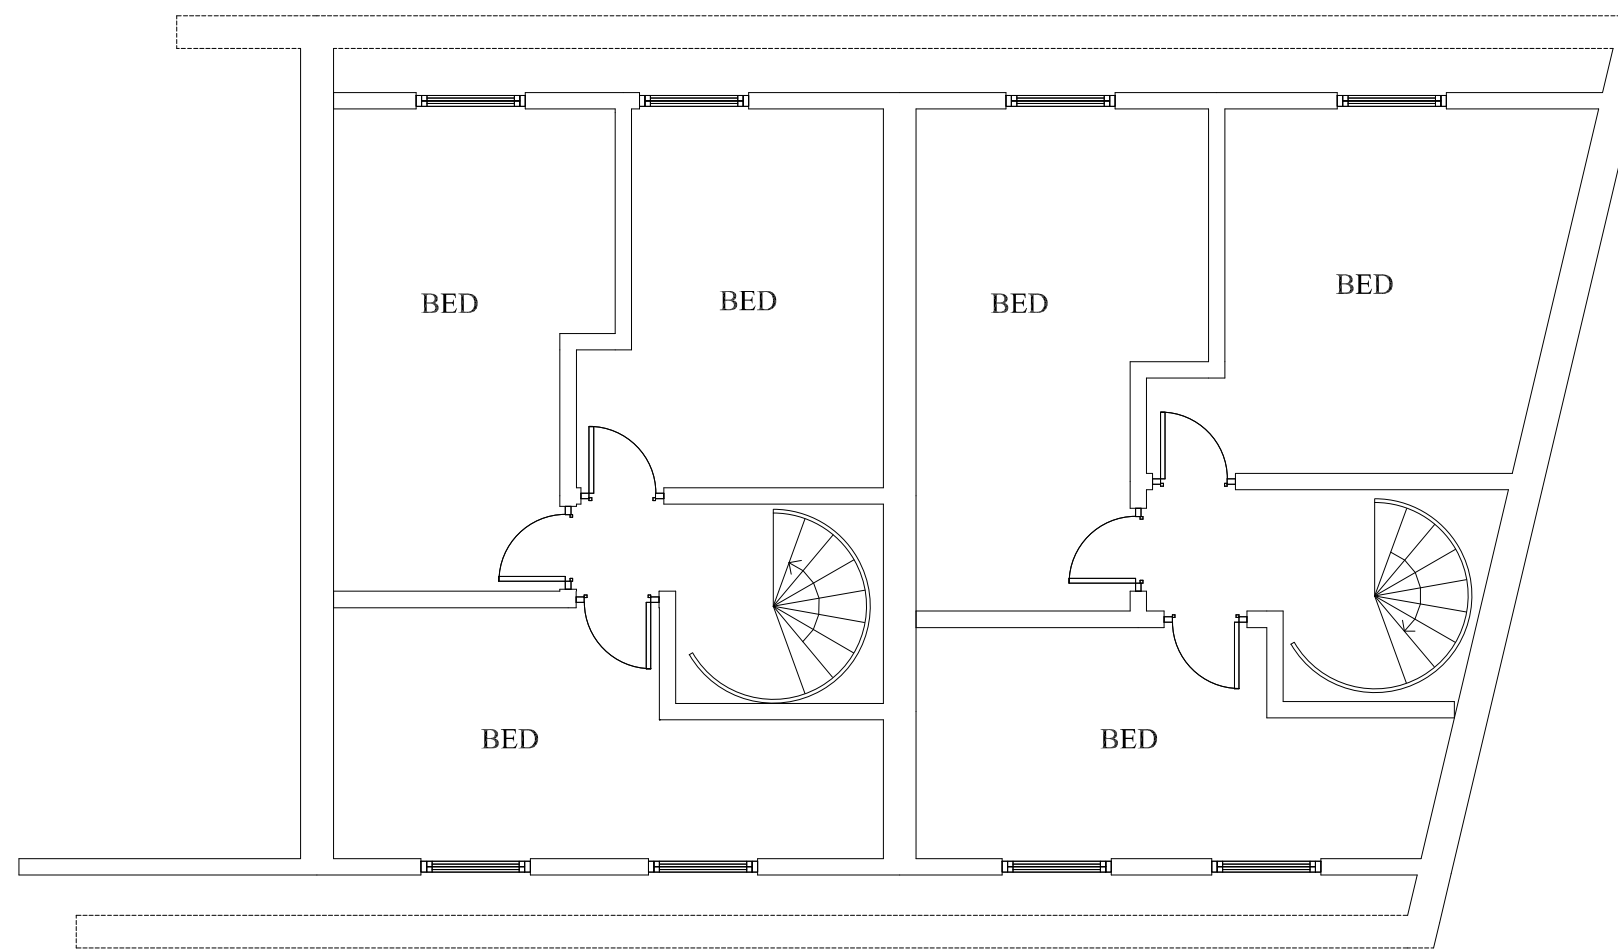

FIRST FLOOR

SECOND FLOOR

THIRD FLOOR

FOURTH FLOOR

23 - 25 Brecknock Road London N7 0BL	
Existing Floor Plans	
<i>P.M.S.S. Ltd</i> Project Management & Surveying Services Ltd 5 Houndsden Road London N21 1LU email: pmss@btinternet.com Tel: 0208 360 3333 Fax: 0208 364	
Date: Aug 2015	Drawing No: 2801/1
Scale: Scale 1 : 50	

DO NOT SCALE FROM DRAWINGS
 ALL DIMENSIONS TO BE CHECKED ON SITE