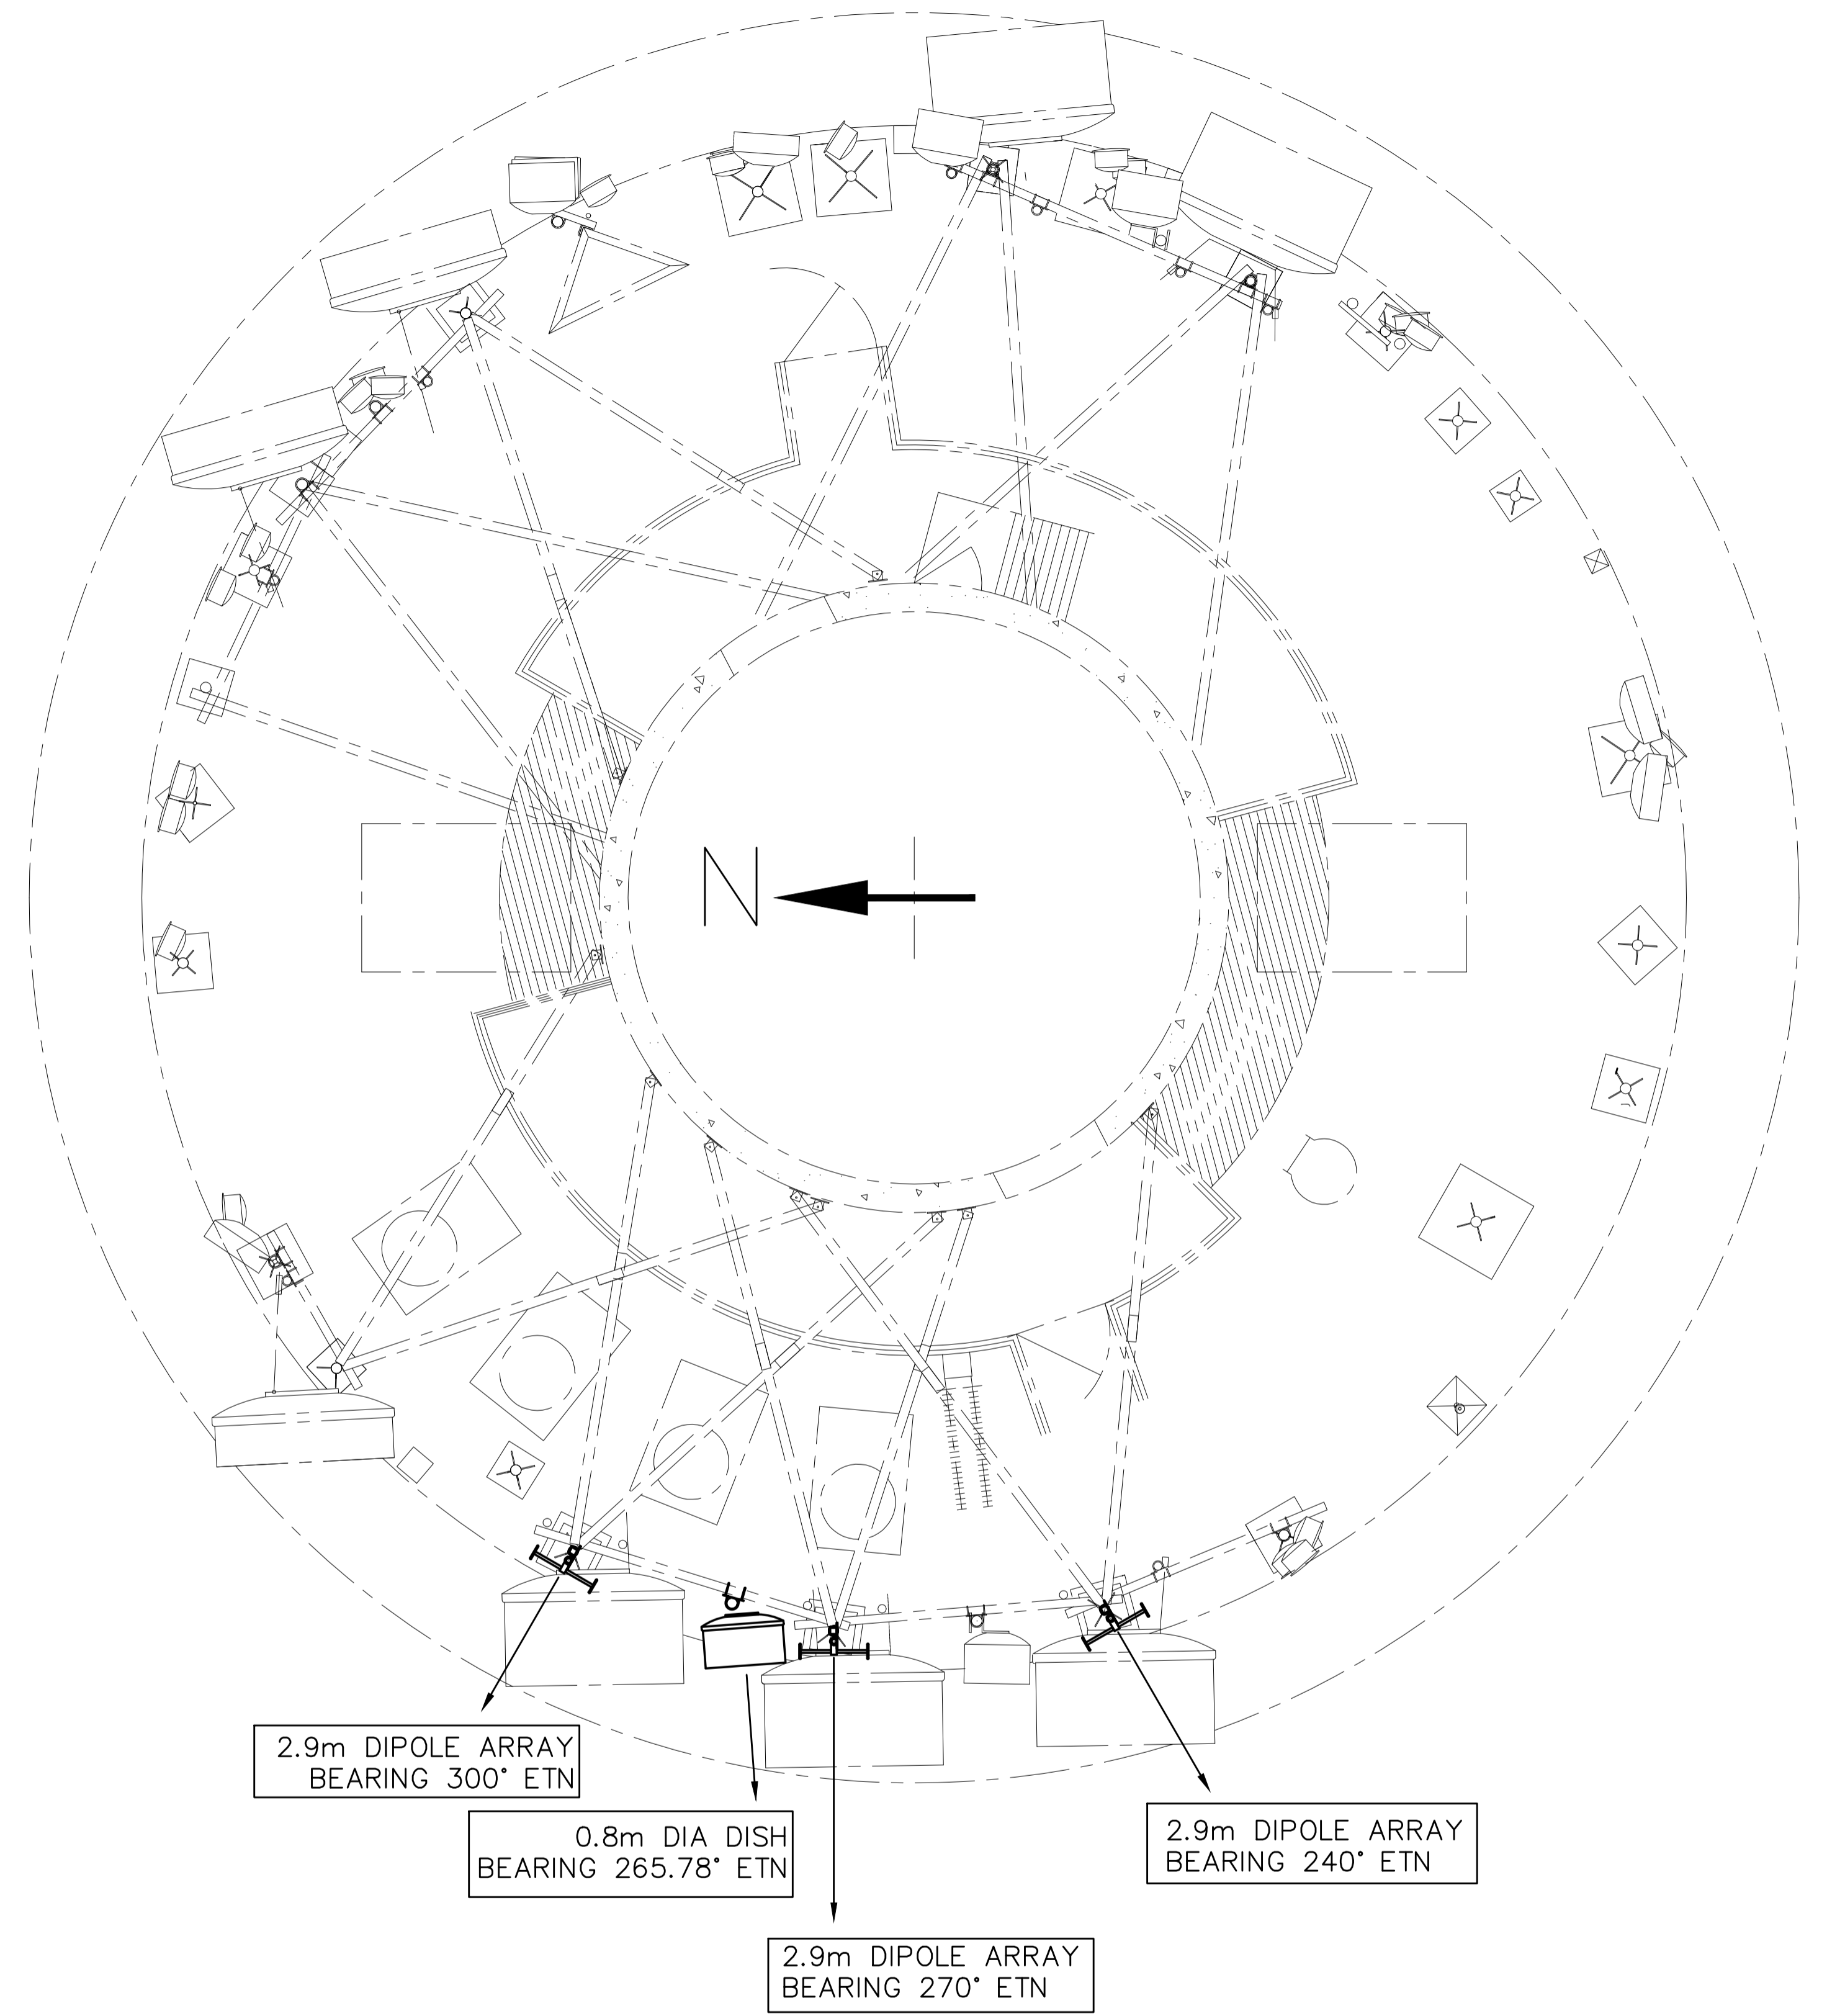

PLAN VIEW ON 167.006M LEVEL: - SCALE 1:50
SHOWING EXISTING LAYOUT

PLAN VIEW ON 167.006M LEVEL: - SCALE 1:50
SHOWING PROPOSED LAYOUT

DIMENSIONS IN mm UNLESS OTHERWISE STATED

© British Telecommunications plc 2015

DO NOT SCALE

ORIGINAL SCALE 1:50

A1 A2 DRN S.A.D CKD CERTIFICATION DESIGNER CLIENT A.MILLER DATE 27 09 16	ANY MODIFICATION TO THE DRAWING OR THE USE OF ALTERNATIVE ITEMS TO THOSE SPECIFIED MUST BE AGREED WITH THE DESIGNER.	MATERIAL				LONDON TELECOM TOWER PROPOSAL FOR 1X 0.8M DIAMETER DISH AND 3x 2.9m DIPOLE ARRAY AERIALS ON WEST FACE AT 167M LEVEL	REFERENCES
		FINISH			A		
		AMENDMENT	ISSUE	BT TSO	UK RSDO	WL 4005107	SHT 02 OF 03