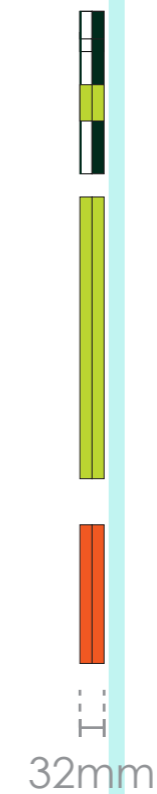

わ さ び  
wasabi  
sushi & bento

SCALE 1:10 on A3

32mm deep, internally illuminated letters bonded to the face of the glass.

Japanese Characters and “&” symbol – dark green colour to face / front half of return clear / back half of return dark green

Wasabi text – full return lime green

Sushi and Bento text – full return orange