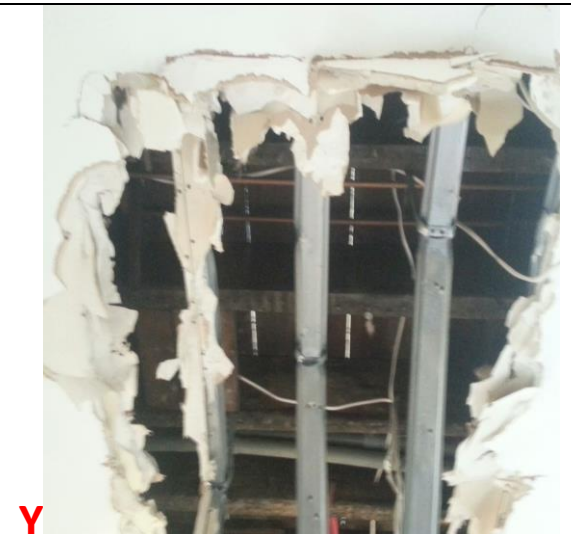

R

S

T

U

Hotel Montana, 16-18 Argyle Square, London WC1H 8AS

Schedule of Condition Photos – Dated 07/10/16

Hotel Montana, 16-18 Argyle Square, London WC1H 8AS

Schedule of Condition Photos – Dated 07/10/16