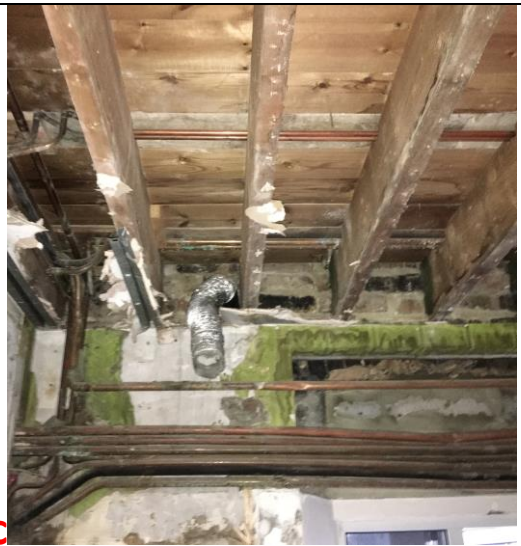

Schedule of Condition Photos – Dated 07/10/16

Hotel Montana, 16-18 Argyle Square, London WC1H 8AS

Schedule of Condition Photos – Dated 07/10/16

Hotel Montana, 16-18 Argyle Square, London WC1H 8AS

Schedule of Condition Photos – Dated 07/10/16

R

S

T

U

Hotel Montana, 16-18 Argyle Square, London WC1H 8AS

Schedule of Condition Photos – Dated 07/10/16

Hotel Montana, 16-18 Argyle Square, London WC1H 8AS

Schedule of Condition Photos – Dated 07/10/16

Z

Aa

Bb

Cc

Hotel Montana, 16-18 Argyle Square, London WC1H 8AS

Schedule of Condition Photos – Dated 07/10/16

 <p data-bbox="231 913 287 952">Dd</p>	
---	--