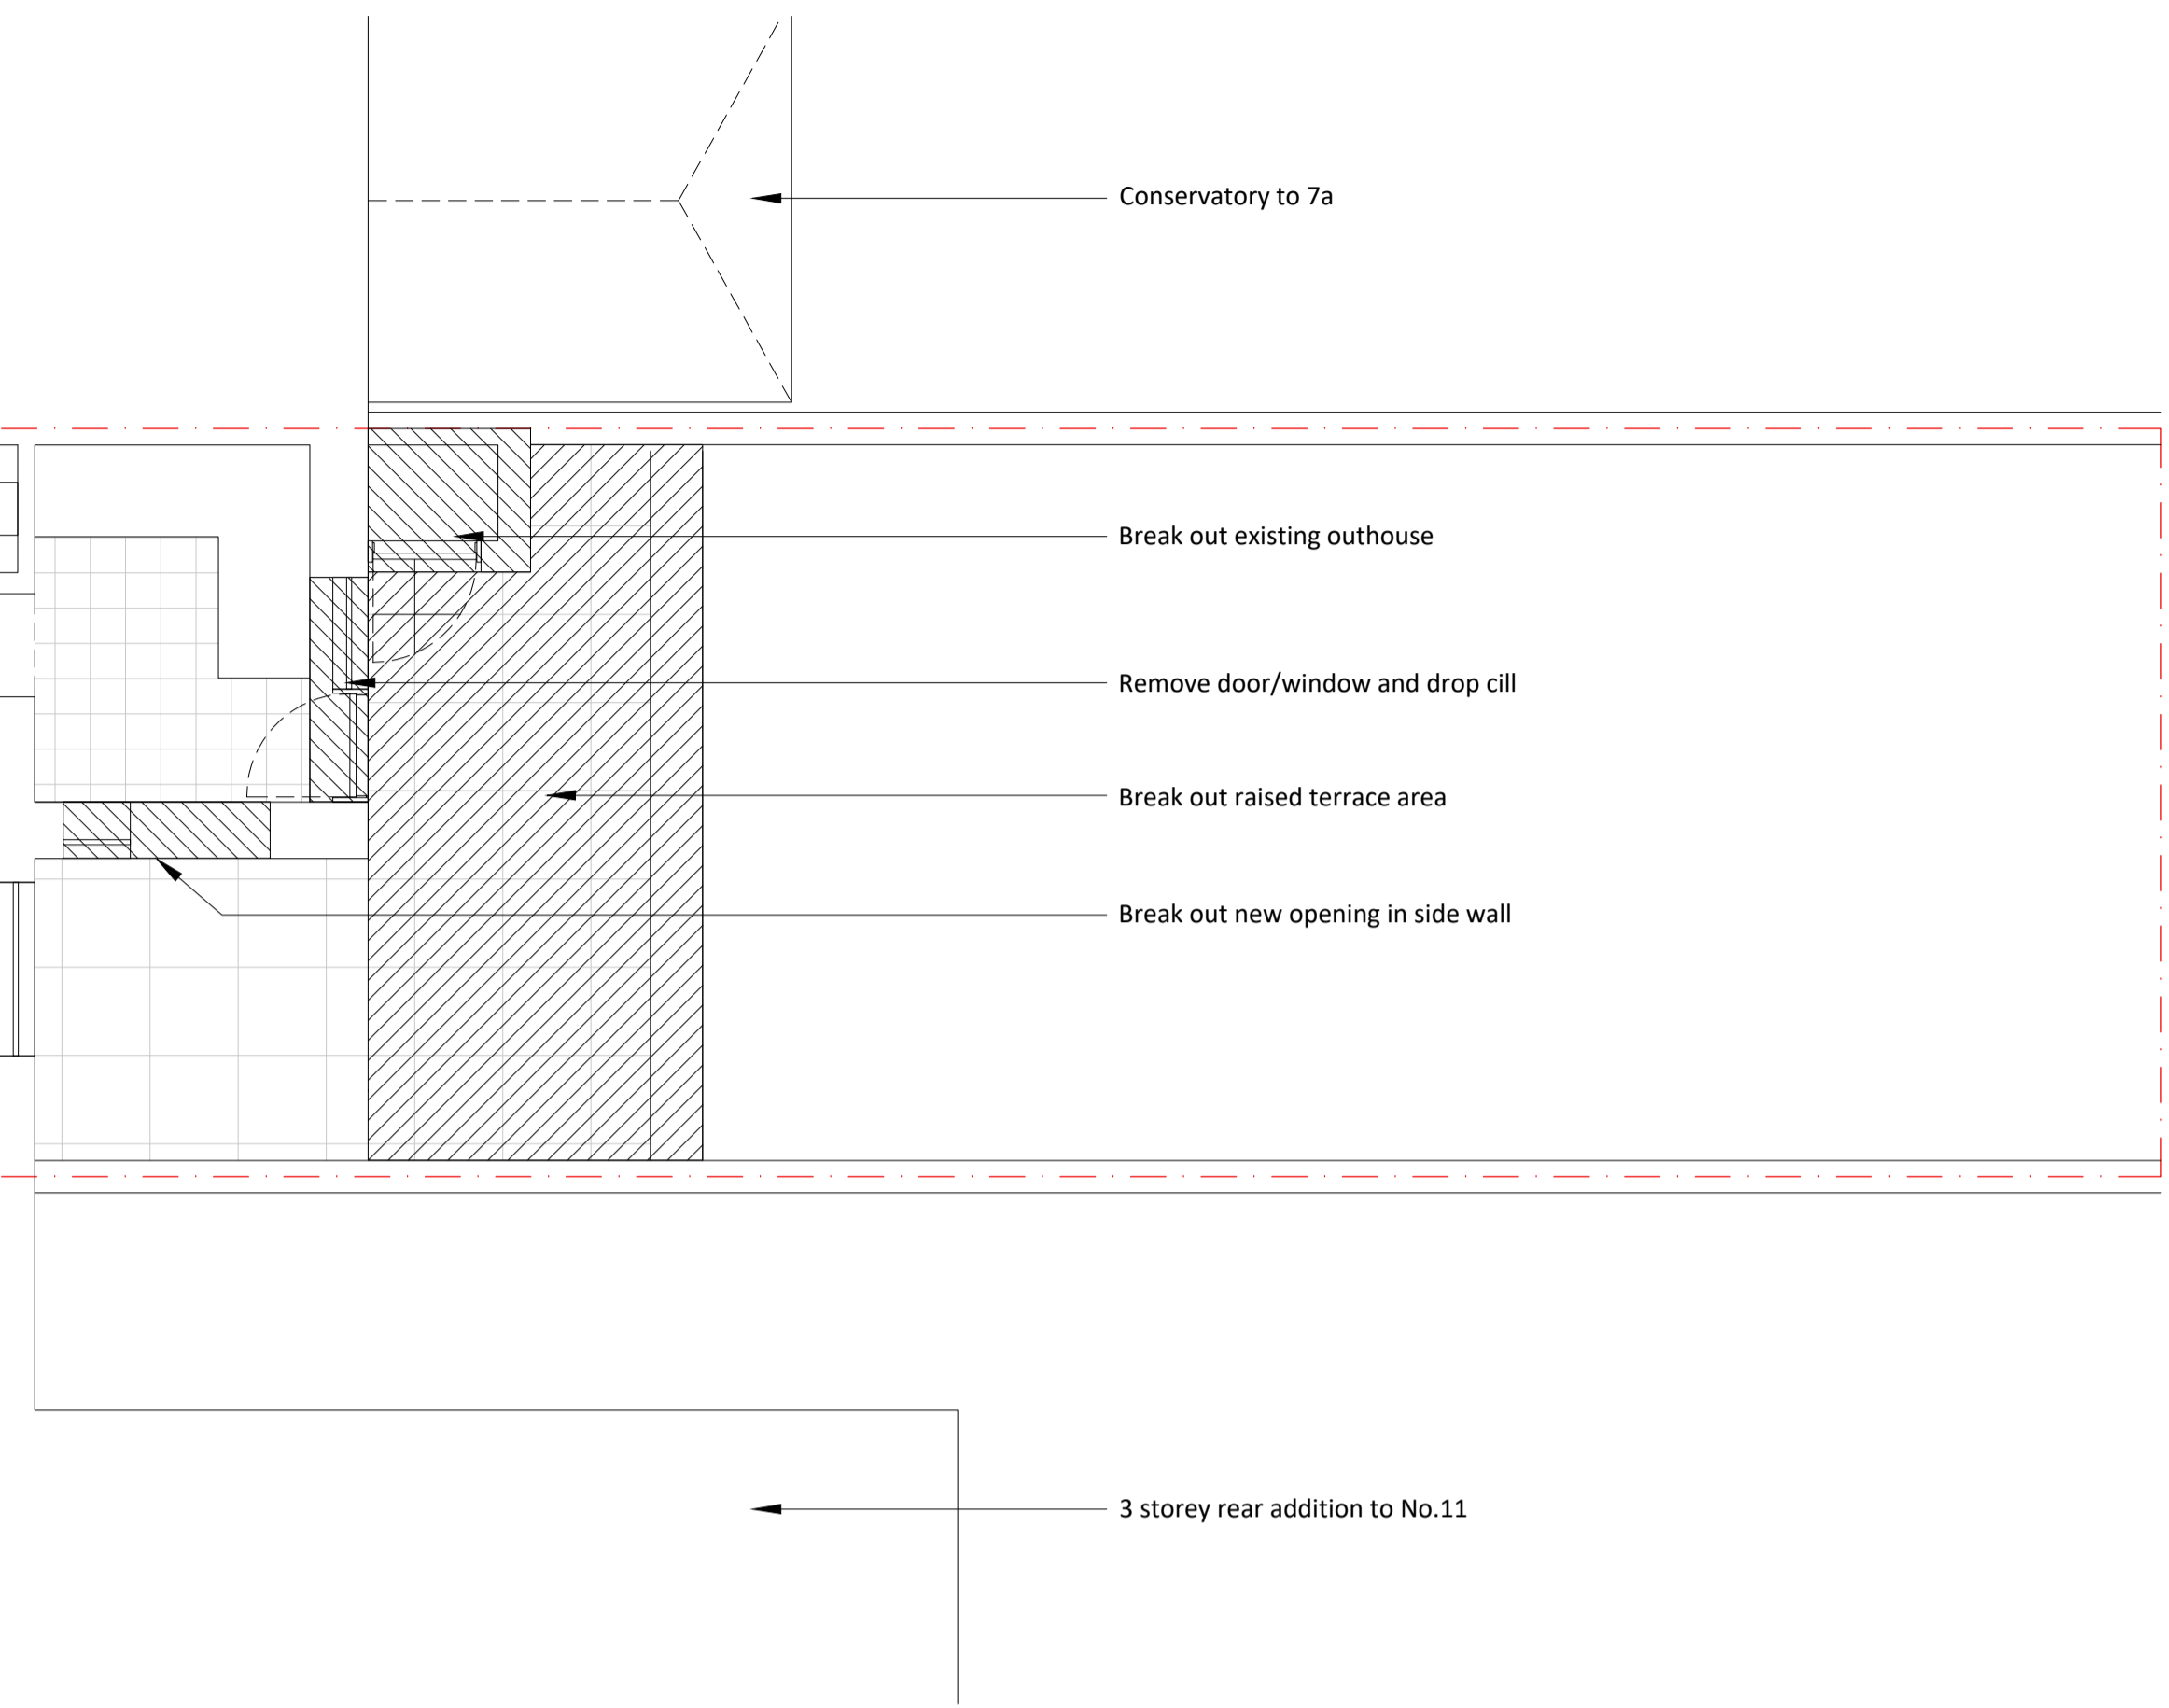

xP00 EXISTING LAYOUT - LOWER GROUND / GARDEN LEVEL
 0 0.5 1 2 3 1:50 at A1
 DEMOLITION

pP00 PROPOSED LAYOUT - LOWER GROUND / GARDEN LEVEL
 0 0.5 1 2 3 1:50 at A1

Garden Flat
 9a Gladys Road
 London
 NW6 2PU

9GL_PL_100

LOWER GROUND FLOOR PLAN
 Existing & Proposed

1:50 @ A1

24/10/16
 A.Birch
 aaronbirch@mac.com