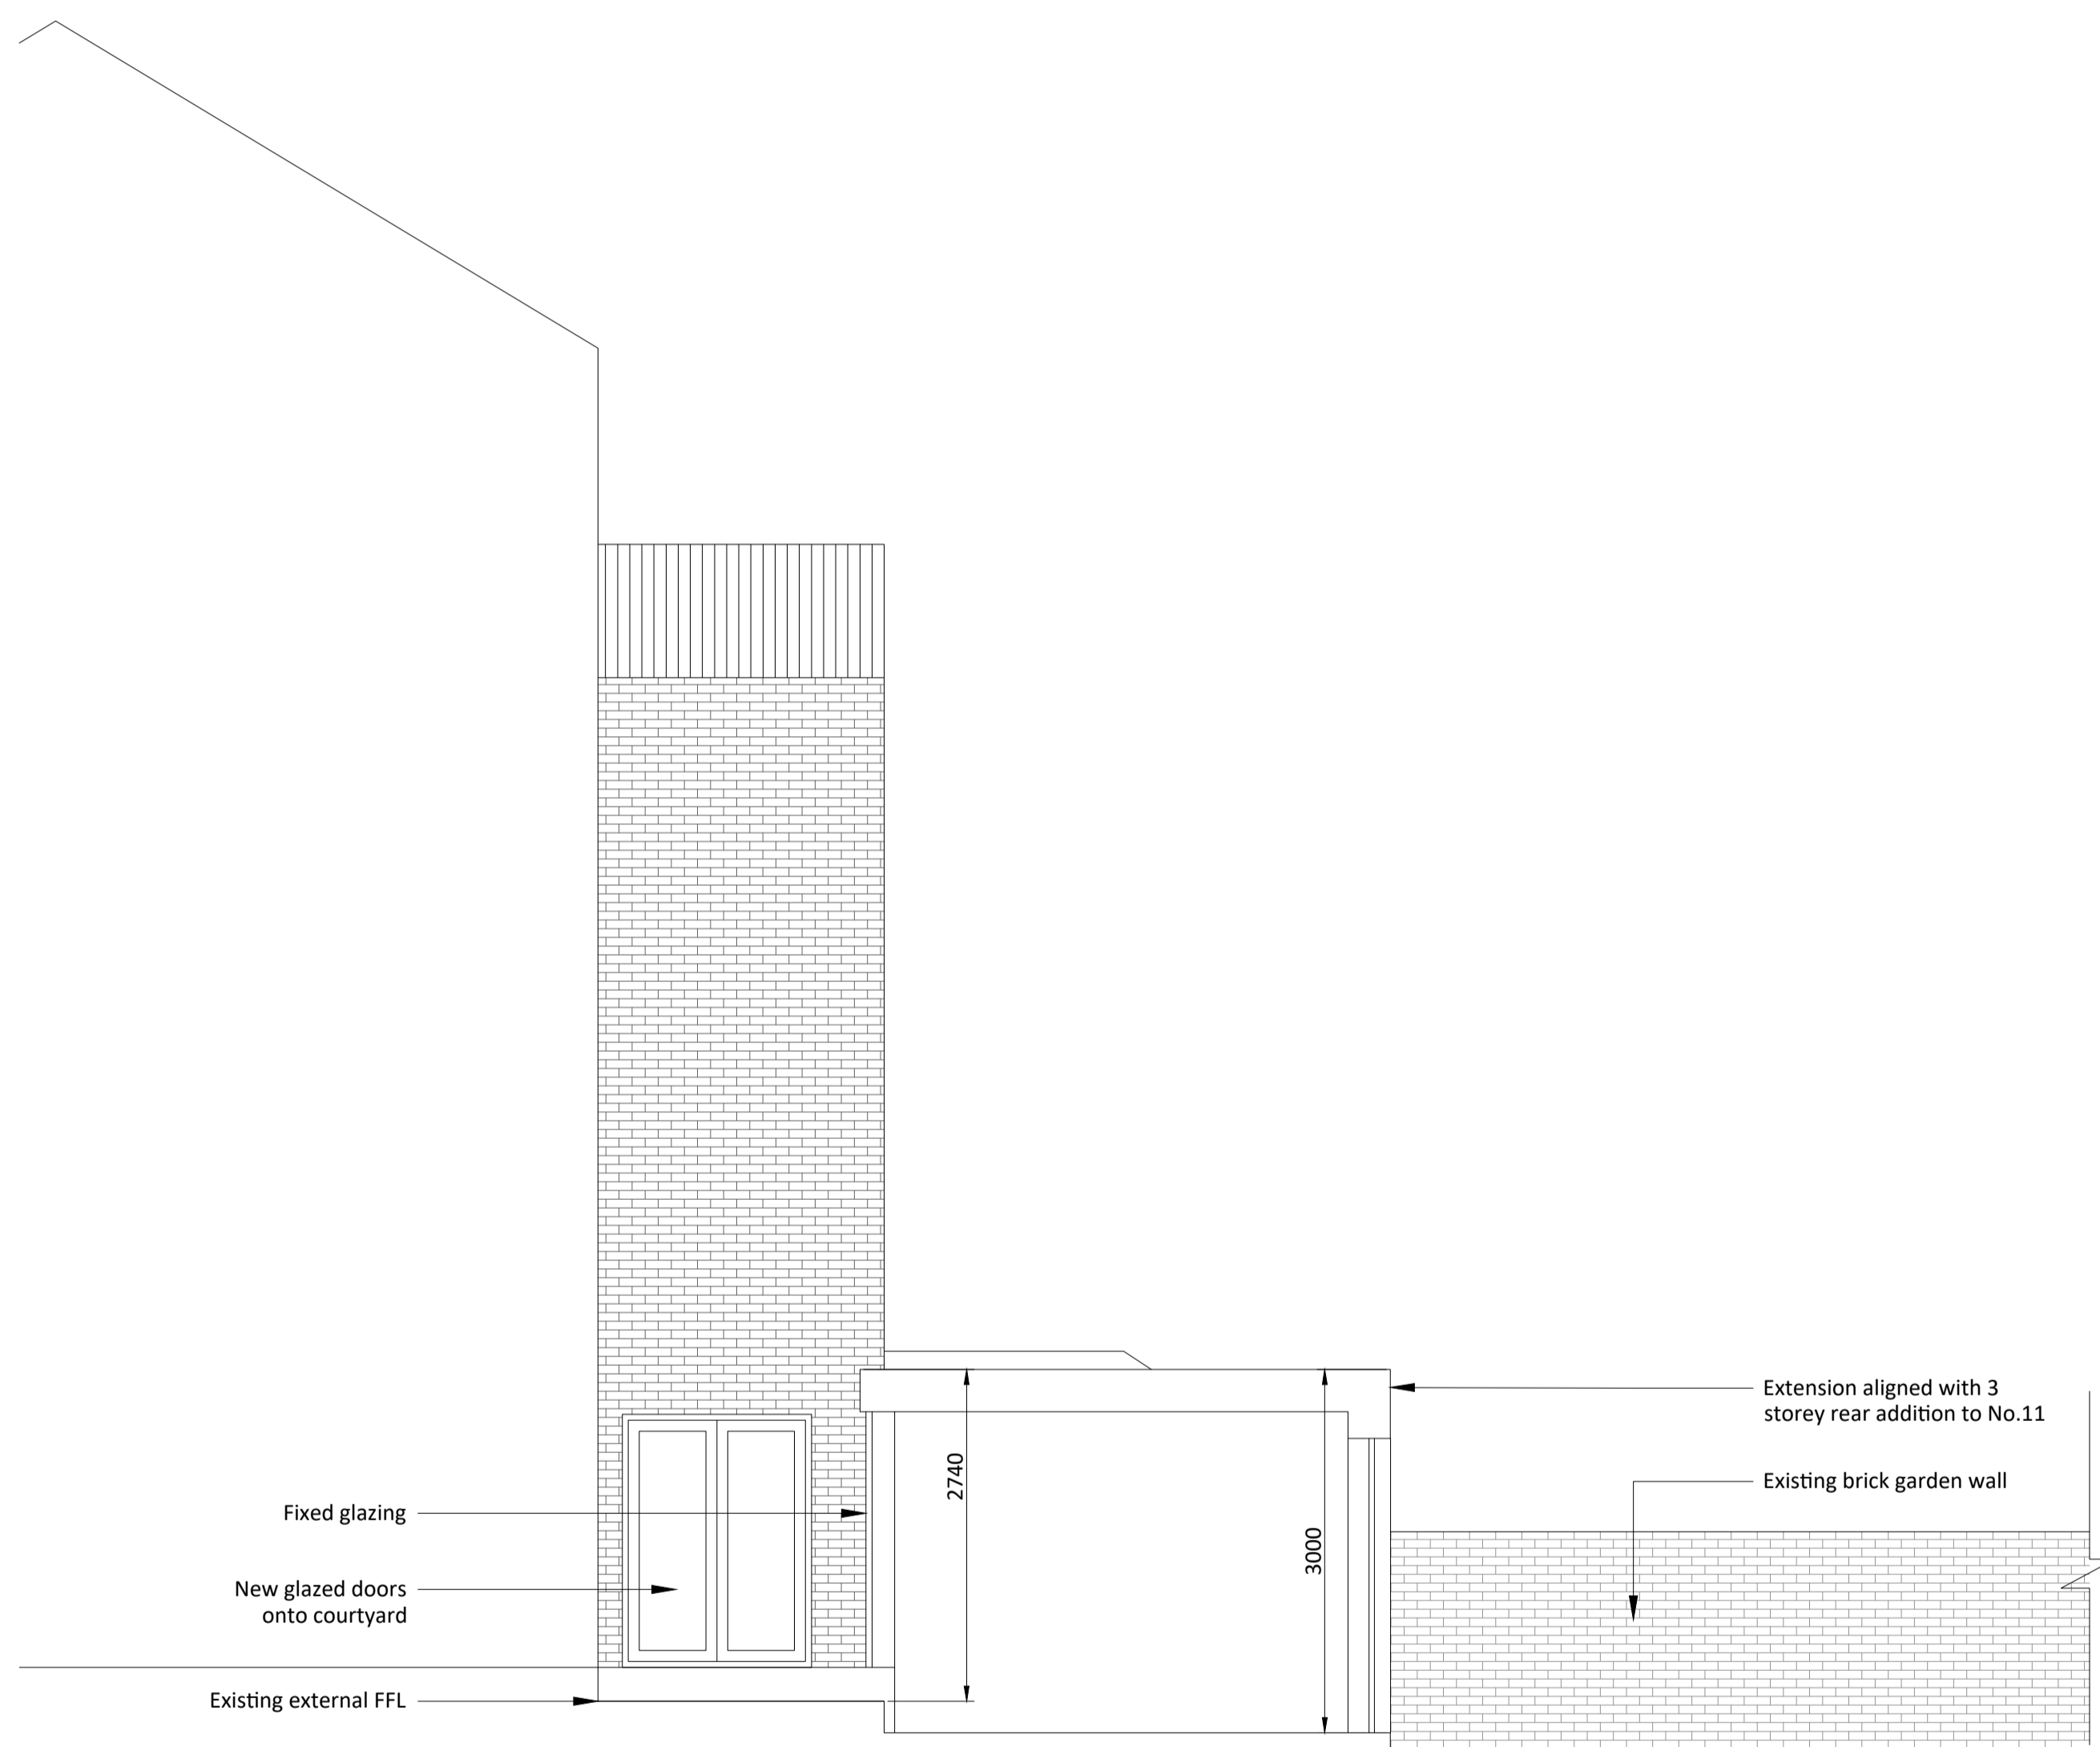

**xCC** SECTION CC - EXISTING  
 0 0.5 1 2 3 1:50 at A1

 DEMOLITION

**pCC** SECTION CC - PROPOSED  
 0 0.5 1 2 3 1:50 at A1

Garden Flat  
 9a Gladys Road  
 London  
 NW6 2PU

9GL\_PL\_300

SECTION CC  
 Existing & Proposed