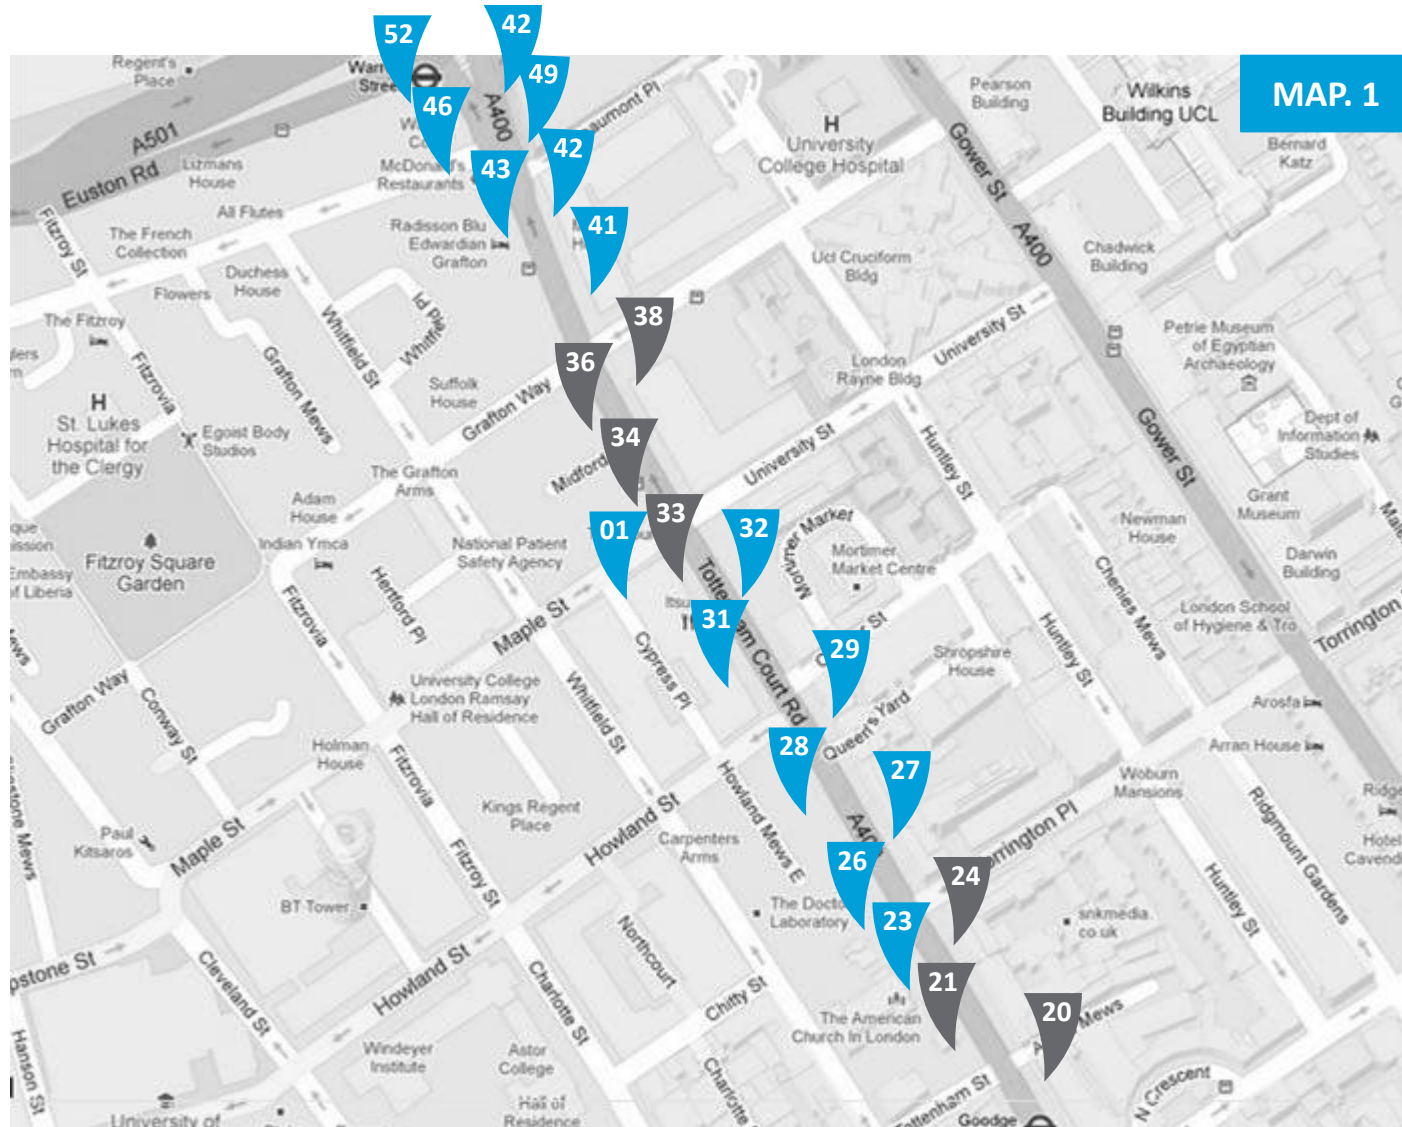

Tottenham Court Road

Camden-W1T

-  Site Requested x 15
-  Not approved by planning team due to:
 - Distance to a listed building OR
 - In the way off CCTV

Tottenham Court Road

Camden-W1T

Site Requested x 9

Not approved by
planning team due to:

Distance to a listed
building OR
In the way off CCTV

MAP. 1A