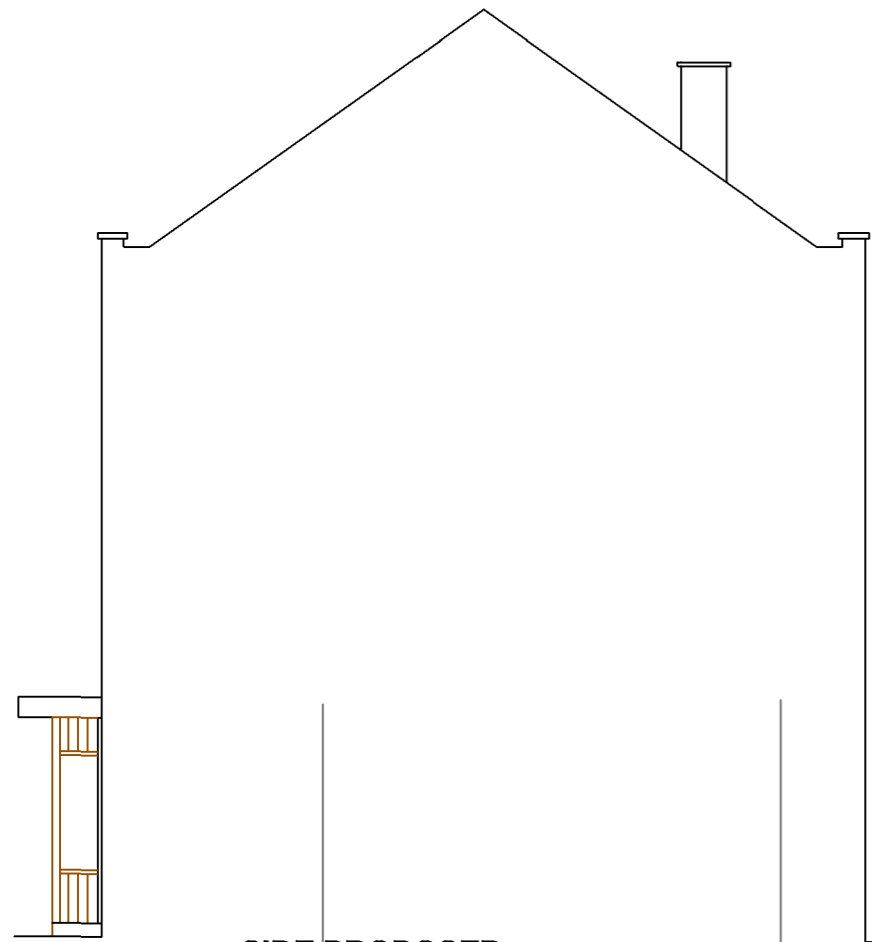

SIDE EXISTING

SIDE EXISTING

SIDE PROPOSED

SIDE PROPOSED

**PORCH SIDE VIEW
9 MIDDLE FIELD
LONDON
NW8 6ND**

NUMBER	16/11/260
SCALE	1:100
DATE	20/04/2016
PAPER SIZE	A3
REVISION	00

NJL DESIGN
architectural

HUNTINGDON, CAMBS, PE28 5YN
TEL/FAX 01487 77 33 46
MOBILE 07836 781658
OFFICE@njldesign.co.uk