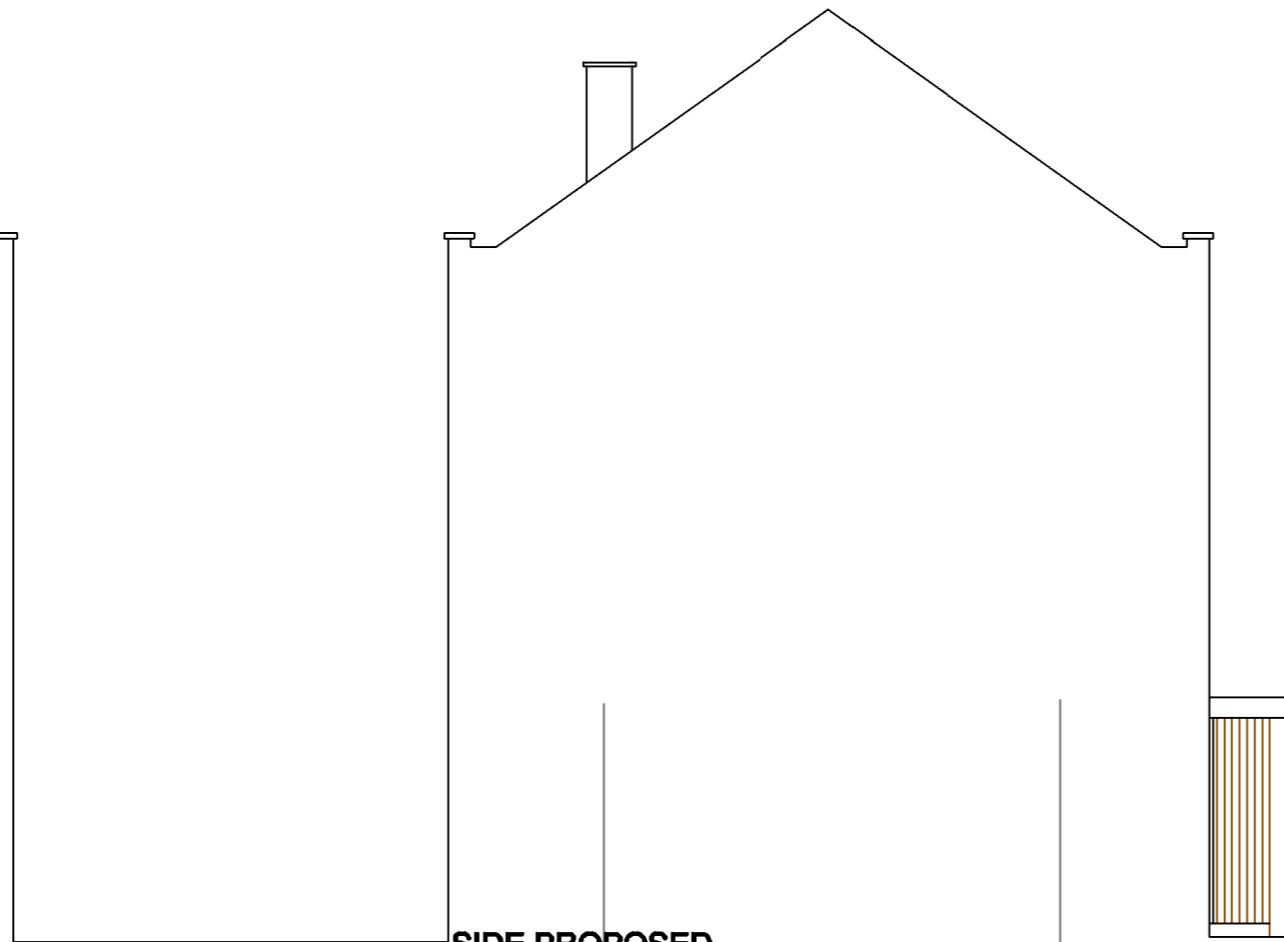

SIDE EXISTING

SIDE EXISTING

SIDE PROPOSED

SIDE PROPOSED

**PORCH SIDE VIEW
9 MIDDLE FIELD
LONDON
NW8 6ND**

NUMBER	16/11/260
SCALE	1:100
DATE	20/04/2016
PAPER SIZE	A3
REVISION	00

NJL DESIGN
architectural

HUNTINGDON, CAMBS, PE28 5YN
TEL/FAX 01487 77 33 46
MOBILE 07836 781658
OFFICE@njldesign.co.uk