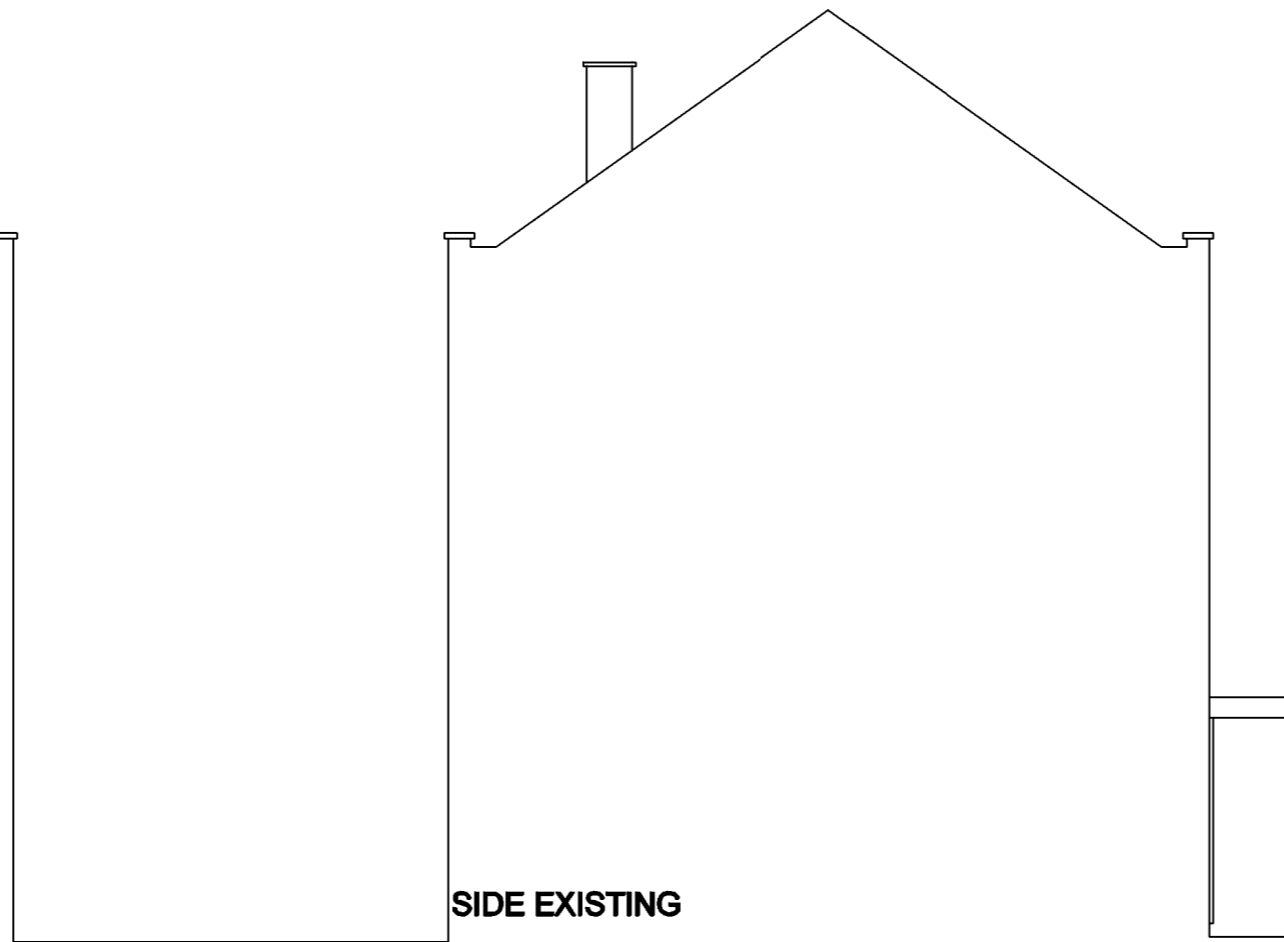

SIDE EXISTING

SIDE EXISTING

SIDE PROPOSED

SIDE PROPOSED

**PORCH SIDE VIEW
9 MIDDLE FIELD
LONDON
NW8 6ND**

NUMBER	16/11/260
SCALE	1:100
DATE	20/04/2016
PAPER SIZE	A3
REVISION	00

NJL DESIGN
architectural

HUNTINGDON, CAMBS, PE28 5YN
TEL/FAX 01487 77 33 46
MOBILE 07836 781658
OFFICE@njldesign.co.uk