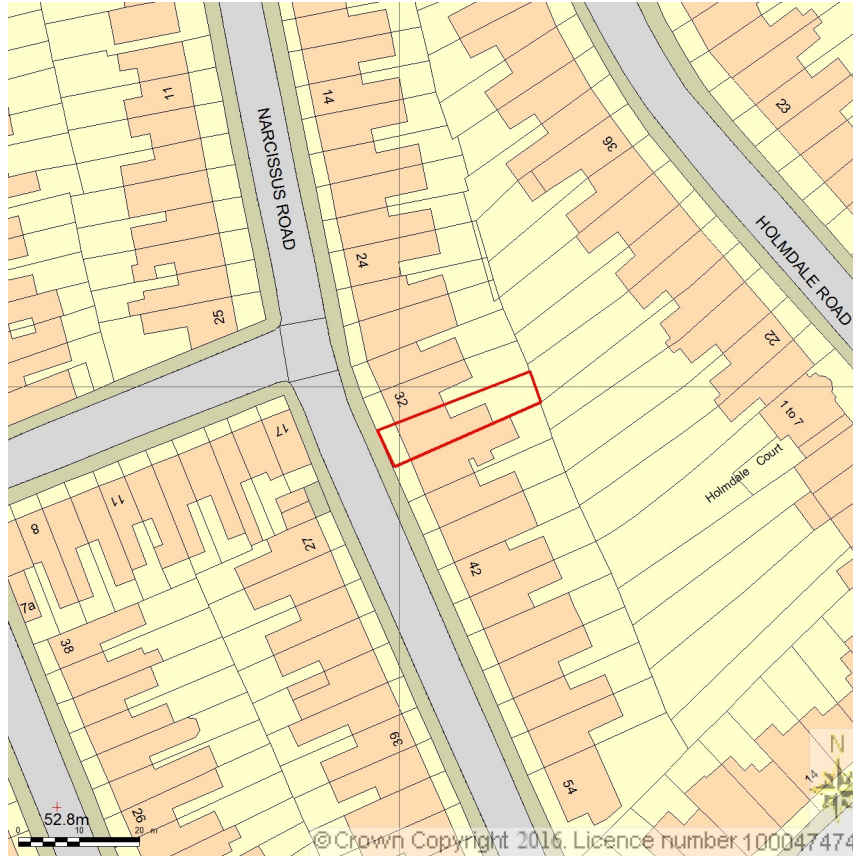

SITE LOCATION PLAN

AREA 2 HA

SCALE: 1:1250 on A4

CENTRE COORDINATES: 525206 , 185093

Supplied by Streetwise Maps Ltd

[www.streetwise.net](http://www.streetwise.net)

Licence No: 100047474

09:49:30 20/10/2016