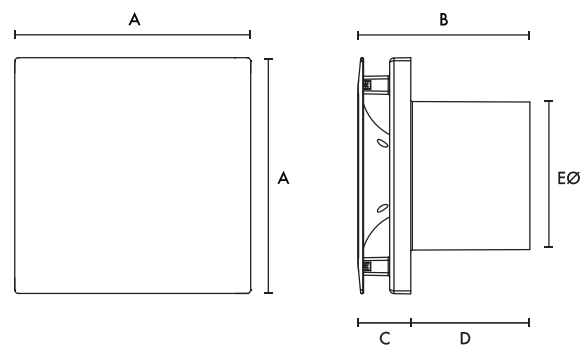

Dimensions (mm)

A	B	C	D	EØ
159	117	37	80	99

Weight 0.7kg

Performance Guide

Model	l/s	Watts	Sound dB(A) @ 3m
VASF100 - low speed	15	3.2	14
VASF100 - high speed	21	5.0	28

Models

VASF100B

1 of 2 speeds selectable at installation. 100mm bathroom / toilet fan with back draught shutter.