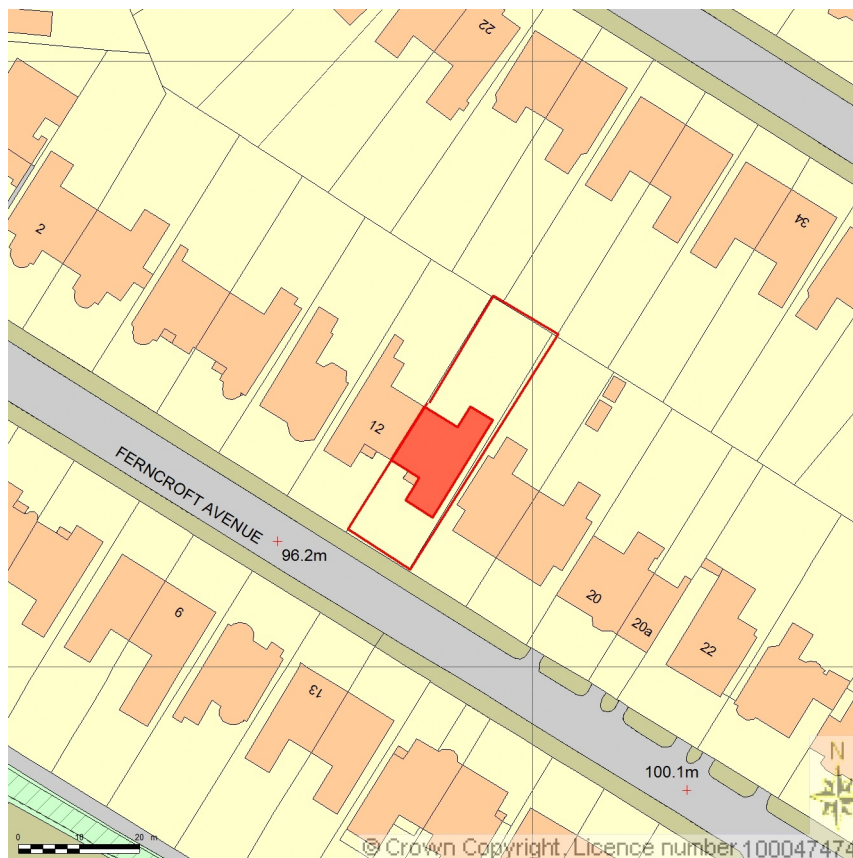

SITE LOCATION PLAN

AREA 2 HA

SCALE: 1:1250 on A4

CENTRE COORDINATES: 525384 , 186038

Supplied by Streetwise Maps Ltd

www.streetwise.net

Licence No: 100047474

16:41:45 20/01/2016