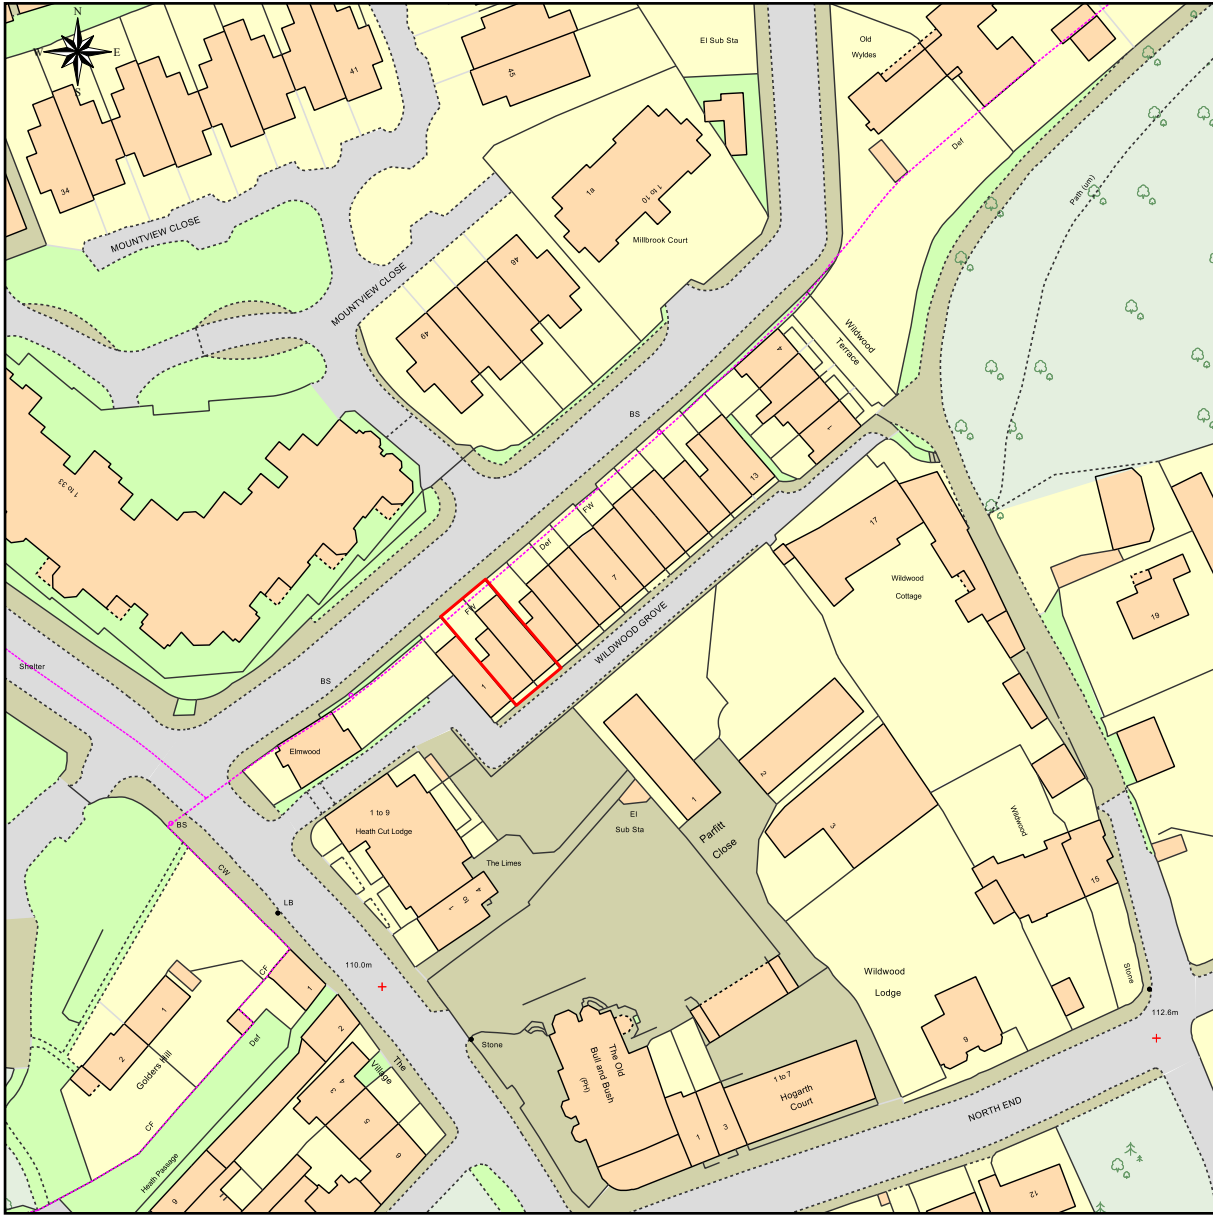

# Location Plan near NW3 7HU

This Plan includes the following Licensed Data: OS MasterMap Colour PDF Location Plan by the Ordnance Survey National Geographic Database and incorporating surveyed revision available at the date of production. Reproduction in whole or in part is prohibited without the prior permission of Ordnance Survey. The representation of a road, track or path is no evidence of a right of way. The representation of features, as lines is no evidence of a property boundary. © Crown copyright and database rights, 2016. Ordnance Survey 0100031673

0m 20m 40m 60m 80m 100m

Scale: 1:1250, paper size: A4